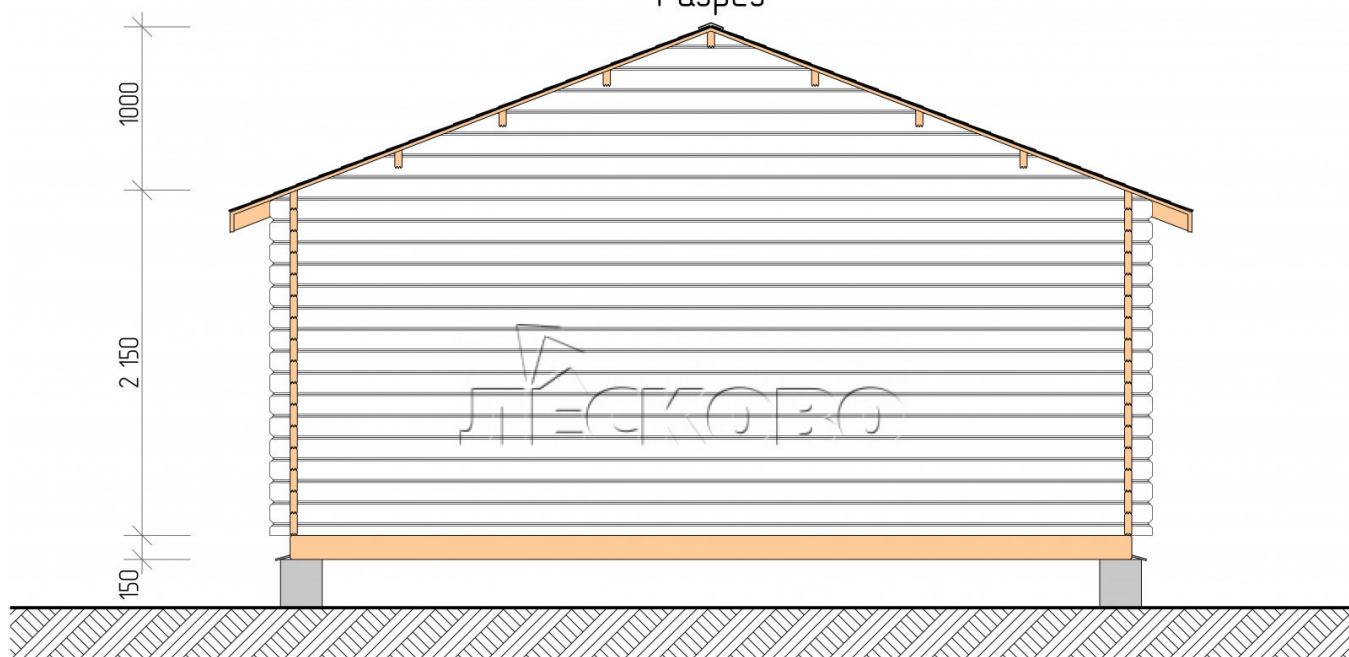

Log Cabin "DSN" series 5.5×4

Project Dimensions

5.5 × 4 / 19.3 m²

Full house set

4,249 €

Timber

45 MM

65 MM
+ 930 €

Project planning

5 500

4 000

Разрез

House Kit

- Wall kit: 44 × 145mm mini-chamber drying chamber with bowls for the project. The material of the tree is spruce, pine (GOST 8486). Humidity 12-14%. The height of the walls is 2.16 m;
- Logs, lower harness: board 45 × 145 mm chamber drying 10-12%;
- Floors: floorboard 35 mm, Chamber drying;
- Ceiling: imitation of a bar 20 × 135 mm, Chamber drying;
- Wooden windows, glass 4 mm, Single. Treatment with a colorless antiseptic. Hardware;

1.34×0.91 м.1 шт.

- Wooden doors;

0.84×1.885 м.

glass.1 шт.

7. Platbands: dry planed board 20 × 100 mm;

8. Roof: shingles.

9. Skirting board 35 mm.

+7 (4942) 499-770