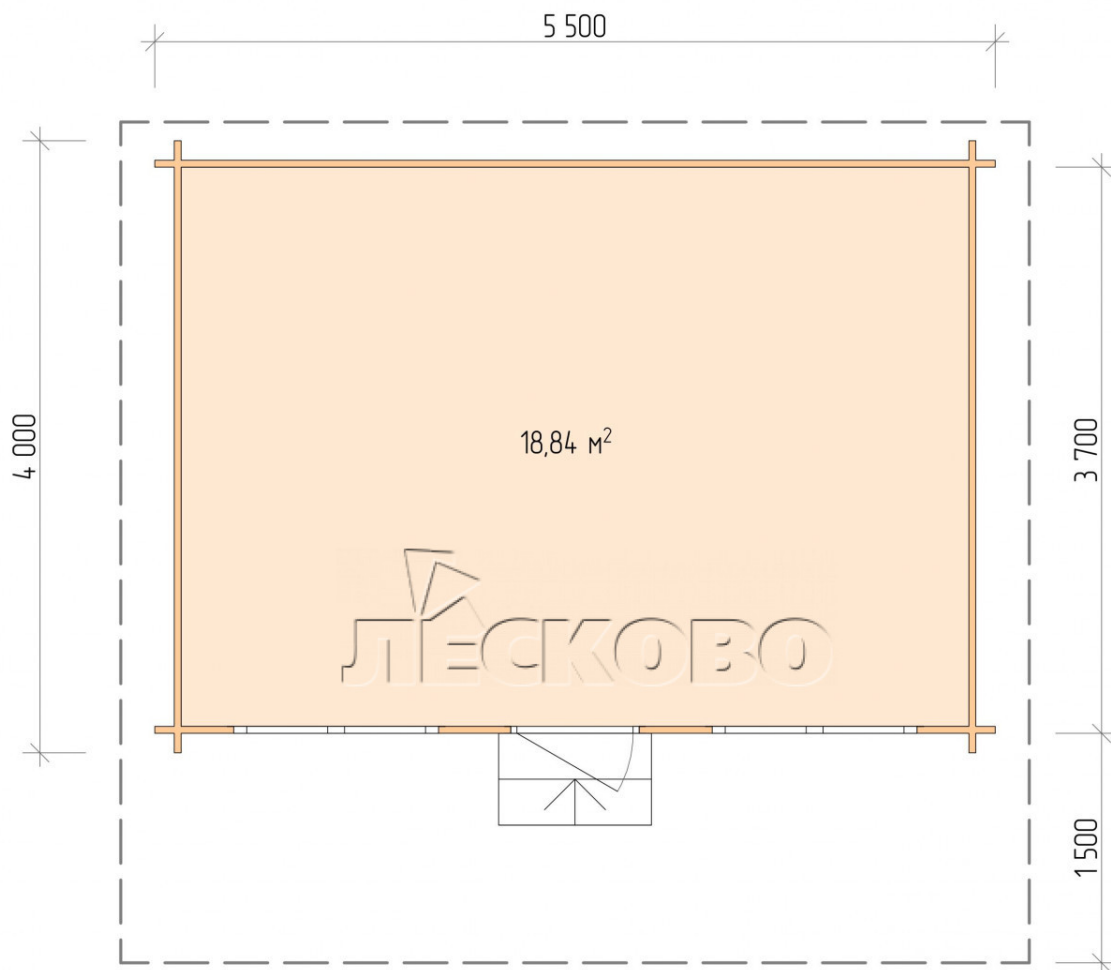

Log Cabin "DSN" series 5.5×4

Project Dimensions

5.5 × 4 / 19.3 m²

Full house set

3,299 €

Timber

45 mm

65 mm
+ 714 €

Project planning

5 500

18,84
M²

4 000

Разрез

House Kit

- Wall kit: 44 × 145mm mini-chamber drying chamber with bowls for the project. The material of the tree is spruce, pine (GOST 8486). Humidity 12-14%. The height of the walls is 2.16 m;
- Logs, lower harness: board 45 × 145 mm chamber drying 10-12%;
- Floors: floorboard 35 mm, Chamber drying;
- Ceiling: imitation of a bar 20 × 135 mm, Chamber drying;
- Wooden windows, glass 4 mm, Single. Treatment with a colorless antiseptic. Hardware;

1.34×0.91 м.1 шт.

- Wooden doors;

0.84×1.885 м.

glass.1 шт.

7. Platbands: dry planed board 20 × 100 mm;

8. Roof: shingles.

9. Skirting board 35 mm.

+7 (4942) 499-770