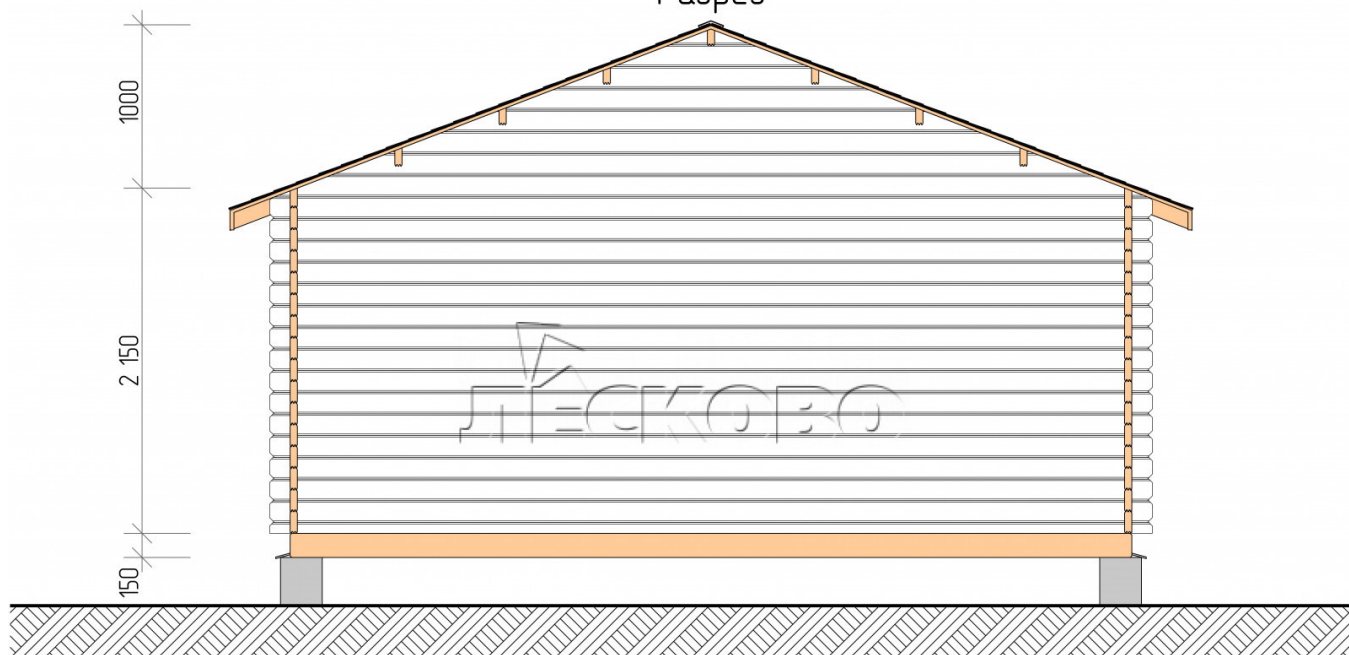

Log Cabin "DSN" series 5.5×4

Project Dimensions

5.5 × 4 / 19.3 m²

Full house set

3,299 €

Timber

45 mm

65 mm
+ 714 €

Project planning

5 500

18,84
M²

4 000

Разрез

House Kit

- Wall kit: 44 × 145mm mini-chamber drying chamber with bowls for the project. The material of the tree is spruce, pine (GOST 8486). Humidity 12-14%. The height of the walls is 2.16 m;
- Logs, lower harness: board 45 × 145 mm chamber drying 10-12%;
- Floors: floorboard 35 mm, Chamber drying;
- Ceiling: imitation of a bar 20 × 135 mm, Chamber drying;
- Wooden windows, glass 4 mm, Single. Treatment with a colorless antiseptic. Hardware;

1.34×0.91 м.1 шт.

- Wooden doors;

0.84×1.885 м.

glass.1 шт.

7. Platbands: dry planed board 20 × 100 mm;

8. Roof: shingles.

9. Skirting board 35 mm.

+7 (4942) 499-770