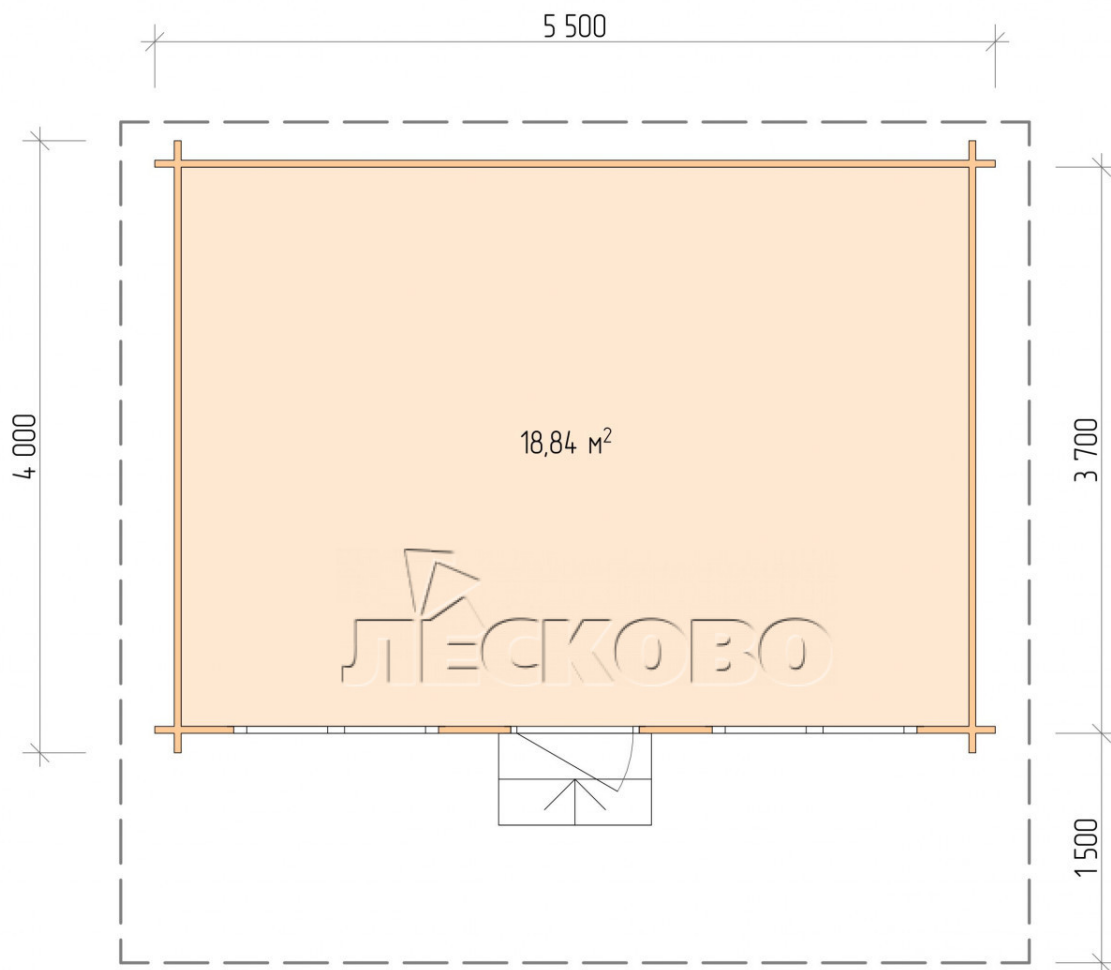

Log Cabin "DSN" series 5.5×4

Project Dimensions

5.5 × 4 / 19.3 m²

Full house set

4,249 €

Timber

45 MM

65 MM
+ 930 €

Project planning

5 500

4 000

Разрез

House Kit

- Wall kit: 44 × 145mm mini-chamber drying chamber with bowls for the project. The material of the tree is spruce, pine (GOST 8486). Humidity 12-14%. The height of the walls is 2.16 m;
- Logs, lower harness: board 45 × 145 mm chamber drying 10-12%;
- Floors: floorboard 35 mm, Chamber drying;
- Ceiling: imitation of a bar 20 × 135 mm, Chamber drying;
- Wooden windows, glass 4 mm, Single. Treatment with a colorless antiseptic. Hardware;

1.34×0.91 м.1 шт.

- Wooden doors;

0.84×1.885 м.

glass.1 шт.

7. Platbands: dry planed board 20 × 100 mm;

8. Roof: shingles.

9. Skirting board 35 mm.

+7 (4942) 499-770