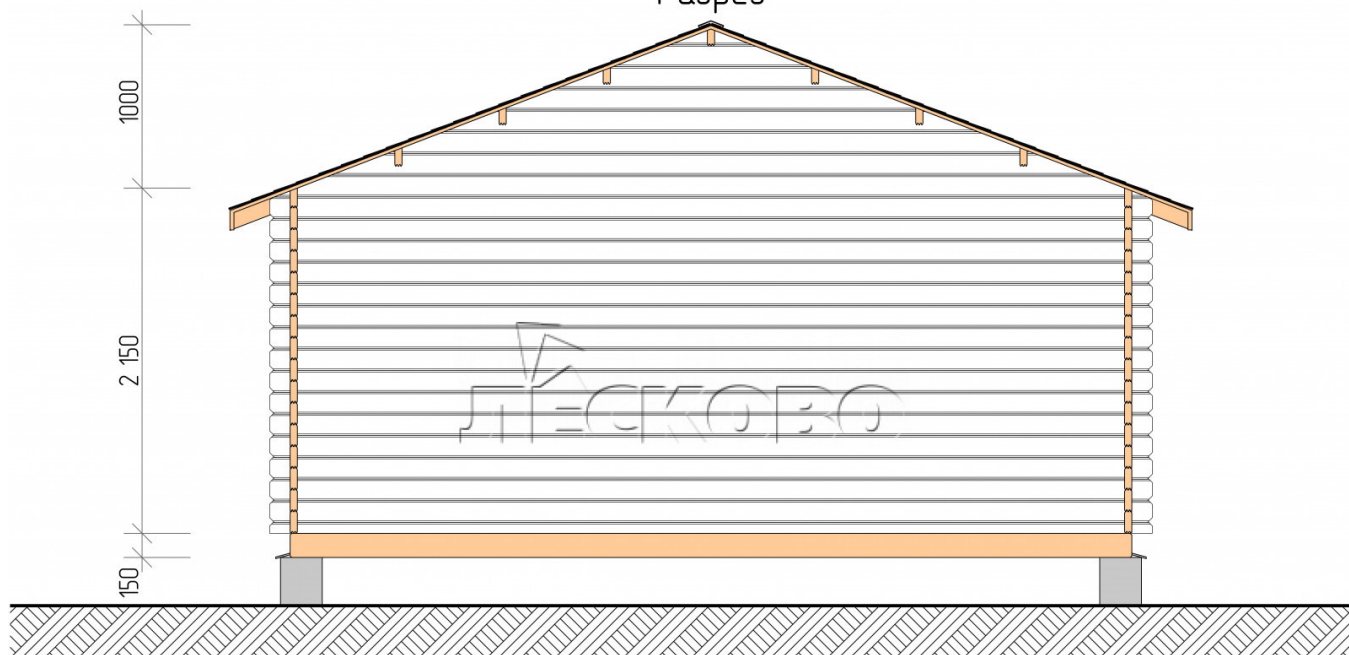

## Log Cabin "DSN" series 5.5×4.5

Project Dimensions

5.5 × 4.5 / 21.9 m<sup>2</sup>

Full house set

**4,862 €**

## House Kit

- Wall kit: 44 × 145mm mini-chamber drying chamber with bowls for the project. The material of the tree is spruce, pine (GOST 8486). Humidity 12-14%. The height of the walls is 2.16 m;
- Logs, lower harness: board 45 × 145 mm chamber drying 10-12%;
- Floors: floorboard 35 mm, Chamber drying;
- Ceiling: imitation of a bar 20 × 135 mm, Chamber drying;
- Wooden windows, glass 4 mm, Single. Treatment with a colorless antiseptic. Hardware;