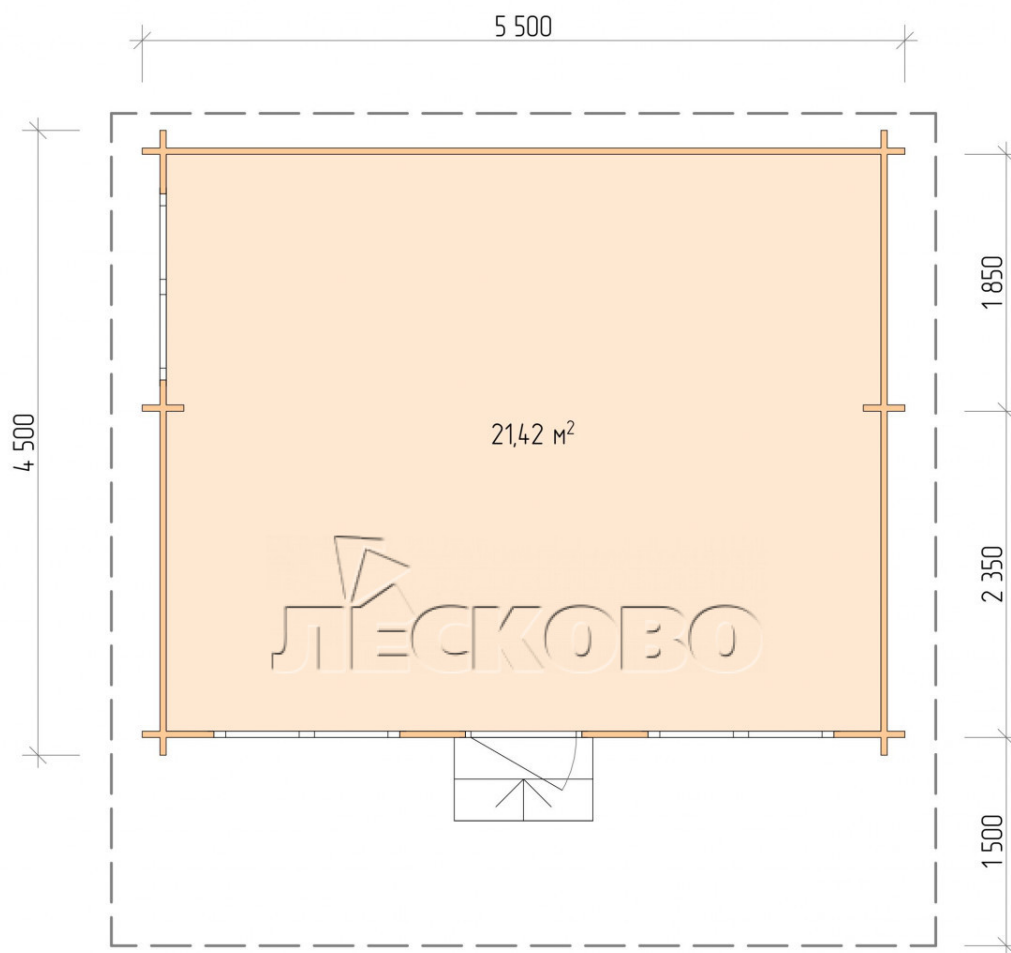

Log Cabin "DSN" series 5.5×4.5

Project Dimensions

5.5 × 4.5 / 21.9 m²

Full house set

3,828 €

Timber

45 MM

65 MM
+ 795 €

Project planning

5 500

4 500

21,42
M²

Разрез

House Kit

- Wall kit: 44 × 145mm mini-chamber drying chamber with bowls for the project. The material of the tree is spruce, pine (GOST 8486). Humidity 12-14%. The height of the walls is 2.16 m;
- Logs, lower harness: board 45 × 145 mm chamber drying 10-12%;
- Floors: floorboard 35 mm, Chamber drying;
- Ceiling: imitation of a bar 20 × 135 mm, Chamber drying;
- Wooden windows, glass 4 mm, Single. Treatment with a colorless antiseptic. Hardware;

1.34×0.91 м.2 шт.

- Wooden doors;

0.84×1.885 м.

glass.1 шт.

7. Platbands: dry planed board 20 × 100 mm;

8. Roof: shingles.

9. Skirting board 35 mm.

+7 (4942) 499-770