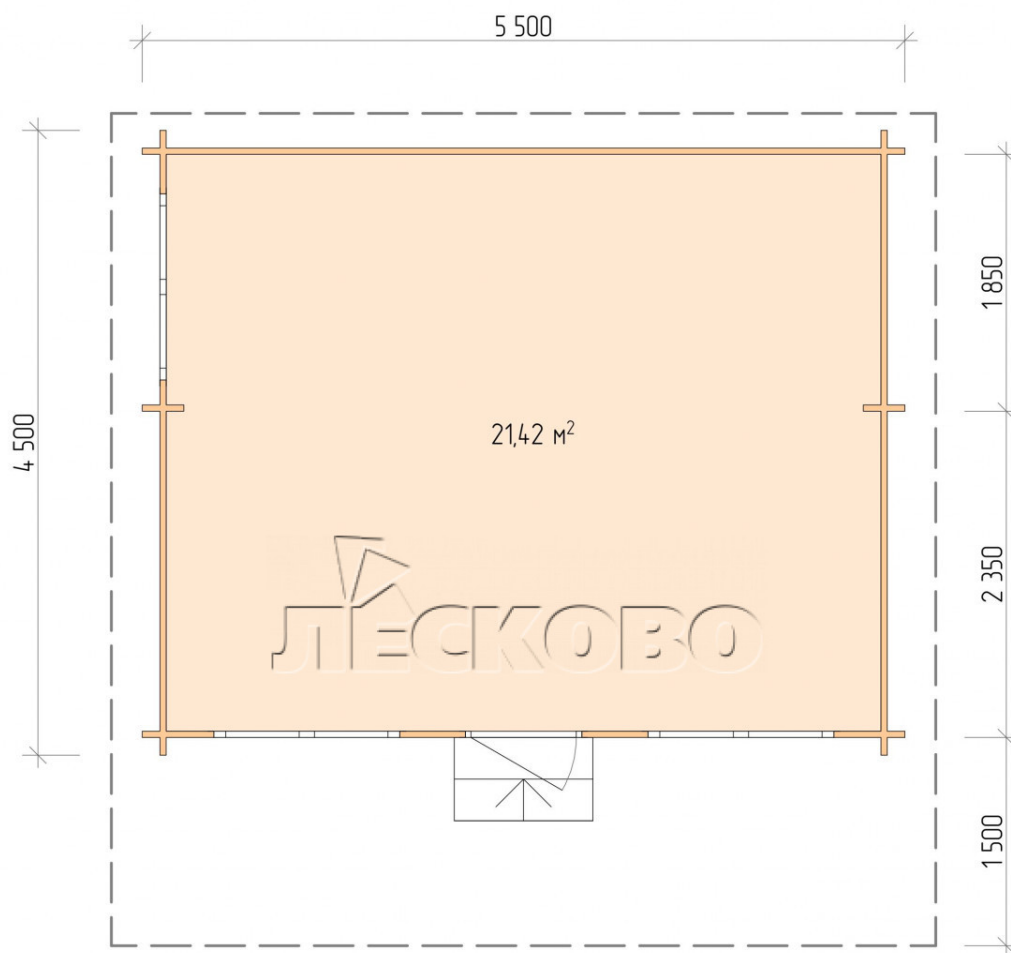

Log Cabin "DSN" series 5.5×4.5

Project Dimensions

5.5 × 4.5 / 21.9 m²

Full house set

4,030 €

Timber

45 mm

65 mm
+ 837 €

Project planning

5 500

4 500

21,42
M²

Разрез

House Kit

- Wall kit: 44 × 145mm mini-chamber drying chamber with bowls for the project. The material of the tree is spruce, pine (GOST 8486). Humidity 12-14%. The height of the walls is 2.16 m;
- Logs, lower harness: board 45 × 145 mm chamber drying 10-12%;
- Floors: floorboard 35 mm, Chamber drying;
- Ceiling: imitation of a bar 20 × 135 mm, Chamber drying;
- Wooden windows, glass 4 mm, Single. Treatment with a colorless antiseptic. Hardware;

1.34×0.91 м.2 шт.

- Wooden doors;

0.84×1.885 м.

glass.1 шт.

7. Platbands: dry planed board 20 × 100 mm;

8. Roof: shingles.

9. Skirting board 35 mm.

+7 (4942) 499-770