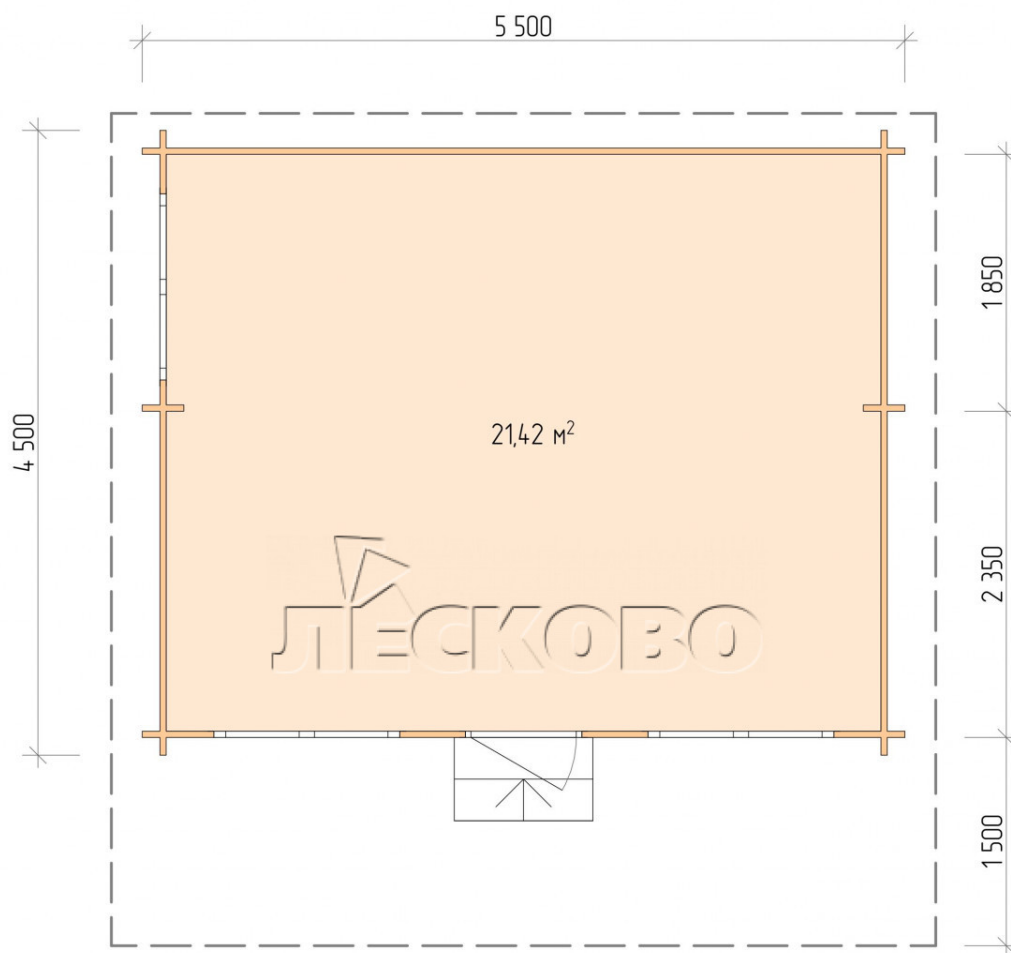

## Log Cabin "DSN" series 5.5×4.5

Project Dimensions

5.5 × 4.5 / 21.9 m<sup>2</sup>

Full house set

**4,862 €**

## Project planning

5 500

4 500

21,42  
M<sup>2</sup>

Разрез

## House Kit

- Wall kit: 44 × 145mm mini-chamber drying chamber with bowls for the project. The material of the tree is spruce, pine (GOST 8486). Humidity 12-14%. The height of the walls is 2.16 m;
- Logs, lower harness: board 45 × 145 mm chamber drying 10-12%;
- Floors: floorboard 35 mm, Chamber drying;
- Ceiling: imitation of a bar 20 × 135 mm, Chamber drying;
- Wooden windows, glass 4 mm, Single. Treatment with a colorless antiseptic. Hardware;

1.34×0.91 м.2 шт.

- Wooden doors;

0.84×1.885 м.

glass.1 шт.

7. Platbands: dry planed board 20 × 100 mm;

8. Roof: shingles.

9. Skirting board 35 mm.

+7 (4942) 499-770