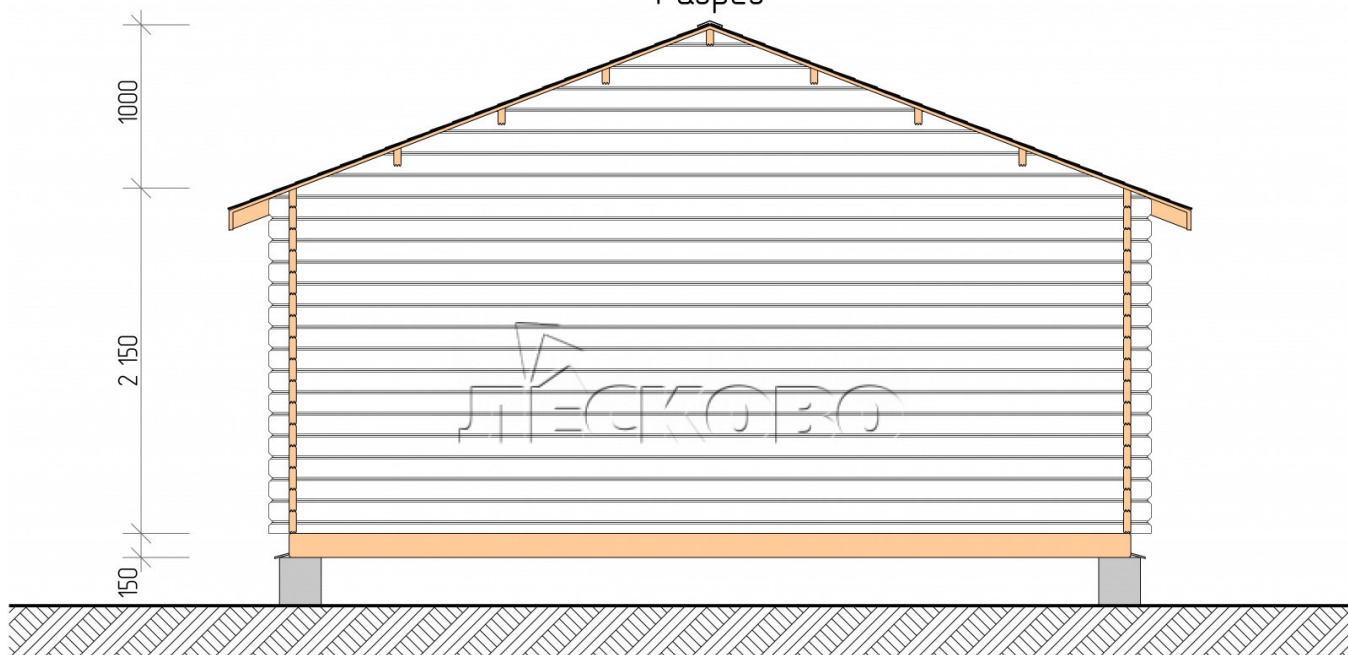

## Log Cabin "DSN" series 5.5×3

Project Dimensions

5.5 × 3 / 14.1 m<sup>2</sup>

Full house set

**3,651 €**

# House Kit

- Wall kit: 44 × 145mm mini-chamber drying chamber with bowls for the project. The material of the tree is spruce, pine (GOST 8486). Humidity 12-14%. The height of the walls is 2.16 m;
- Logs, lower harness: board 45 × 145 mm chamber drying 10-12%;
- Floors: floorboard 35 mm, Chamber drying;
- Ceiling: imitation of a bar 20 × 135 mm, Chamber drying;
- Wooden windows, glass 4 mm, Single. Treatment with a colorless antiseptic. Hardware;