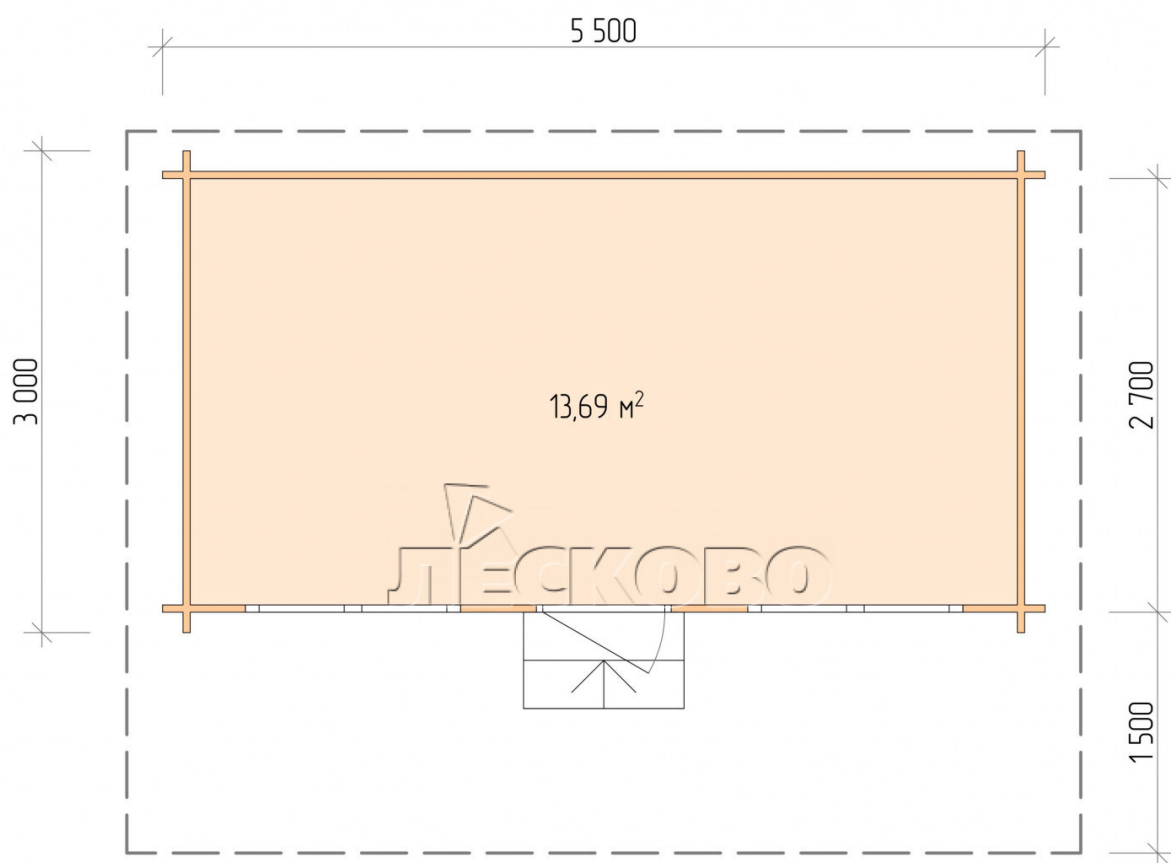

## Log Cabin "DSN" series 5.5×3

Project Dimensions

5.5 × 3 / 14.1 m<sup>2</sup>

Full house set

**3,651 €**

# House Kit

- Wall kit: 44 × 145mm mini-chamber drying chamber with bowls for the project. The material of the tree is spruce, pine (GOST 8486). Humidity 12-14%. The height of the walls is 2.16 m;
- Logs, lower harness: board 45 × 145 mm chamber drying 10-12%;
- Floors: floorboard 35 mm, Chamber drying;
- Ceiling: imitation of a bar 20 × 135 mm, Chamber drying;
- Wooden windows, glass 4 mm, Single. Treatment with a colorless antiseptic. Hardware;

1.34×0.91 м.1 шт.

- Wooden doors;

0.84×1.885 м.

glass.1 шт.

7. Platbands: dry planed board 20 × 100 mm;

8. Roof: shingles.

9. Skirting board 35 mm.

+7 (4942) 499-770