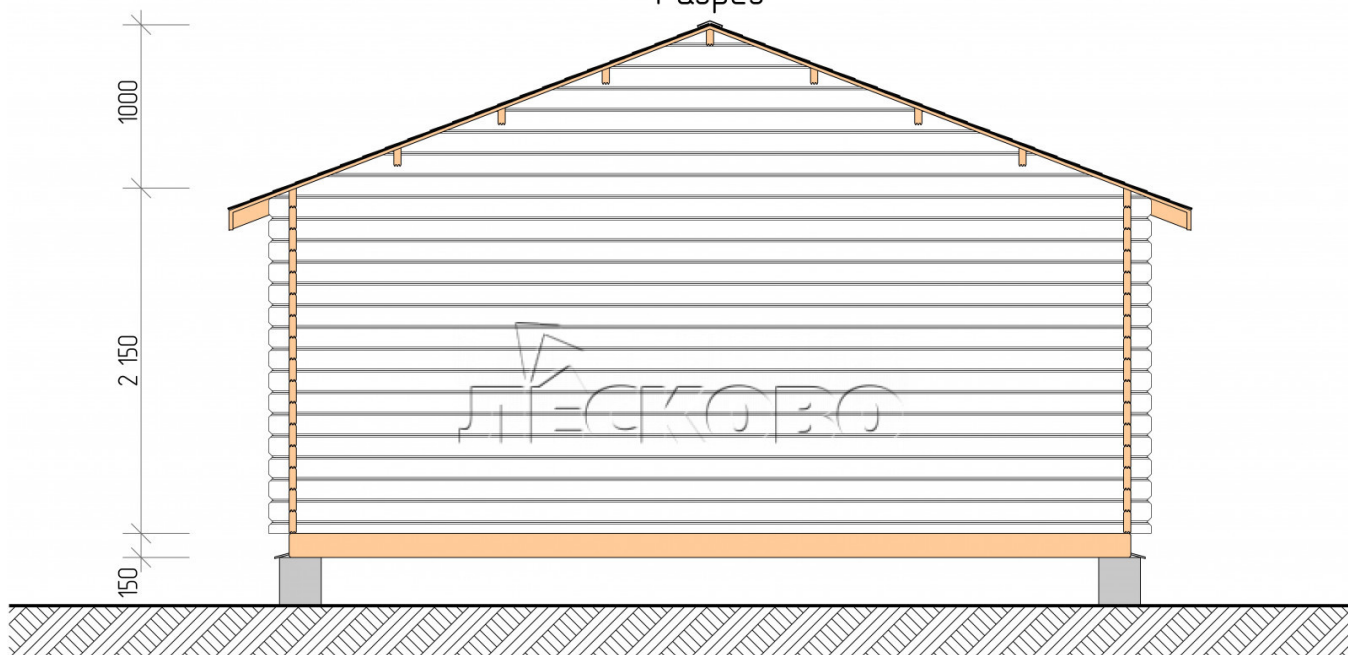

Log Cabin "DSN" series 5.5×3

Project Dimensions

5.5 × 3 / 14.1 m²

Full house set

2,918 €

Timber

45 MM

65 MM
+ 629 €

Project planning

5 500

3 000

13,69
M²

Разрез

House Kit

- Wall kit: 44 × 145mm mini-chamber drying chamber with bowls for the project. The material of the tree is spruce, pine (GOST 8486). Humidity 12-14%. The height of the walls is 2.16 m;
- Logs, lower harness: board 45 × 145 mm chamber drying 10-12%;
- Floors: floorboard 35 mm, Chamber drying;
- Ceiling: imitation of a bar 20 × 135 mm, Chamber drying;
- Wooden windows, glass 4 mm, Single. Treatment with a colorless antiseptic. Hardware;

1.34×0.91 м.1 шт.

- Wooden doors;

0.84×1.885 м.

glass.1 шт.

7. Platbands: dry planed board 20 × 100 mm;

8. Roof: shingles.

9. Skirting board 35 mm.

+7 (4942) 499-770