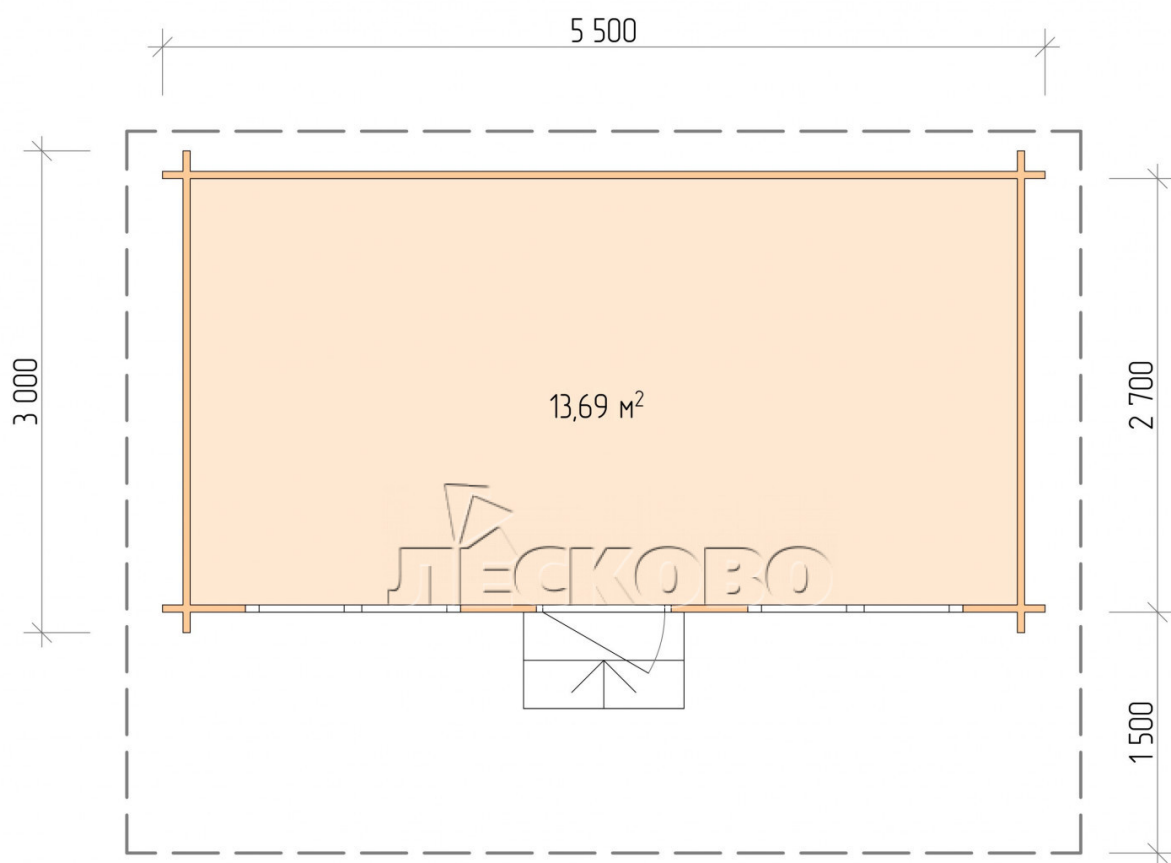

Log Cabin "DSN" series 5.5×3

Project Dimensions

5.5 × 3 / 14.1 m²

Full house set

2,918 €

Timber

45 MM

65 MM
+ 629 €

Project planning

5 500

3 000

13,69
M²

Разрез

House Kit

- Wall kit: 44 × 145mm mini-chamber drying chamber with bowls for the project. The material of the tree is spruce, pine (GOST 8486). Humidity 12-14%. The height of the walls is 2.16 m;
- Logs, lower harness: board 45 × 145 mm chamber drying 10-12%;
- Floors: floorboard 35 mm, Chamber drying;
- Ceiling: imitation of a bar 20 × 135 mm, Chamber drying;
- Wooden windows, glass 4 mm, Single. Treatment with a colorless antiseptic. Hardware;

1.34×0.91 м.1 шт.

- Wooden doors;

0.84×1.885 м.

glass.1 шт.

7. Platbands: dry planed board 20 × 100 mm;

8. Roof: shingles.

9. Skirting board 35 mm.

+7 (4942) 499-770