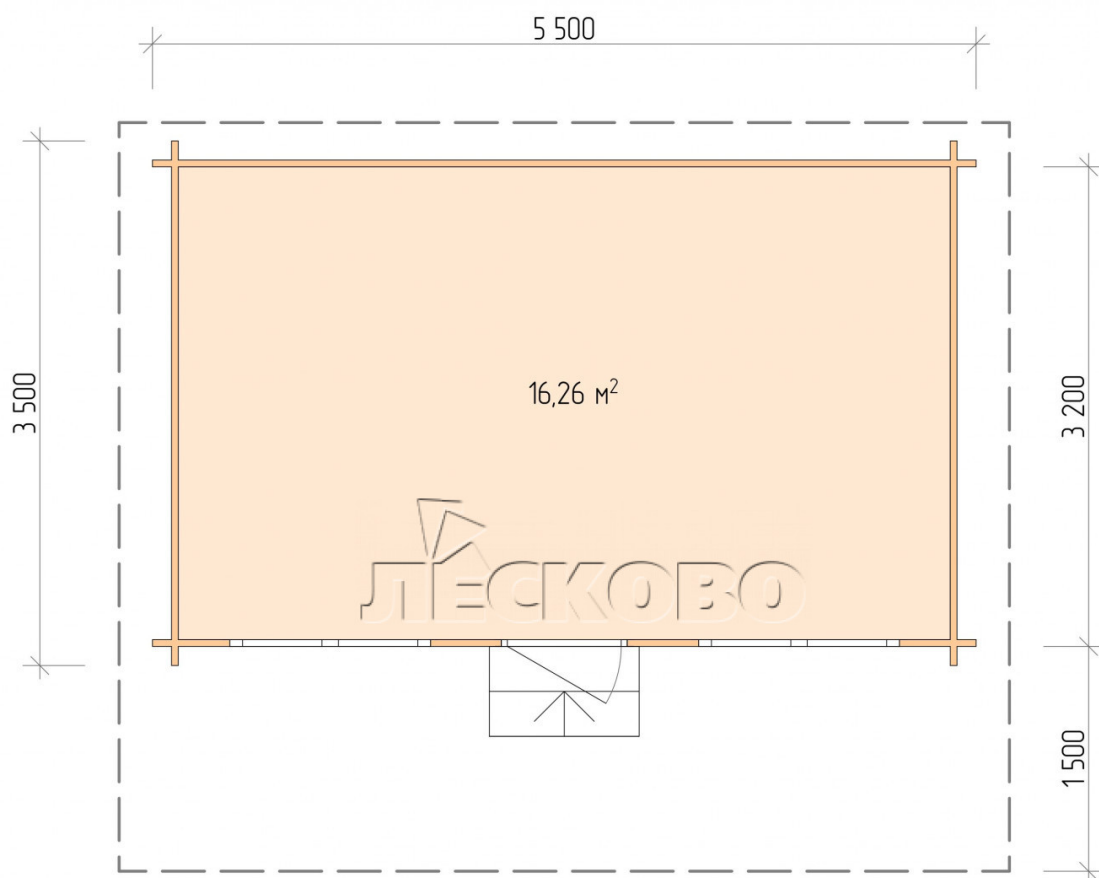

Log Cabin "DSN" series 5.5×3.5

Project Dimensions

5.5 × 3.5 / 16.7 m²

Full house set

3,063 €

Timber

45 MM

65 MM
+ 656 €

Project planning

5 500

Разрез

House Kit

- Wall kit: 44 × 145mm mini-chamber drying chamber with bowls for the project. The material of the tree is spruce, pine (GOST 8486). Humidity 12-14%. The height of the walls is 2.16 m;
- Logs, lower harness: board 45 × 145 mm chamber drying 10-12%;
- Floors: floorboard 35 mm, Chamber drying;
- Ceiling: imitation of a bar 20 × 135 mm, Chamber drying;
- Wooden windows, glass 4 mm, Single. Treatment with a colorless antiseptic. Hardware;

1.34×0.91 м.1 шт.

- Wooden doors;

0.84×1.885 м.

glass.1 шт.

7. Platbands: dry planed board 20 × 100 mm;

8. Roof: shingles.

9. Skirting board 35 mm.

+7 (4942) 499-770