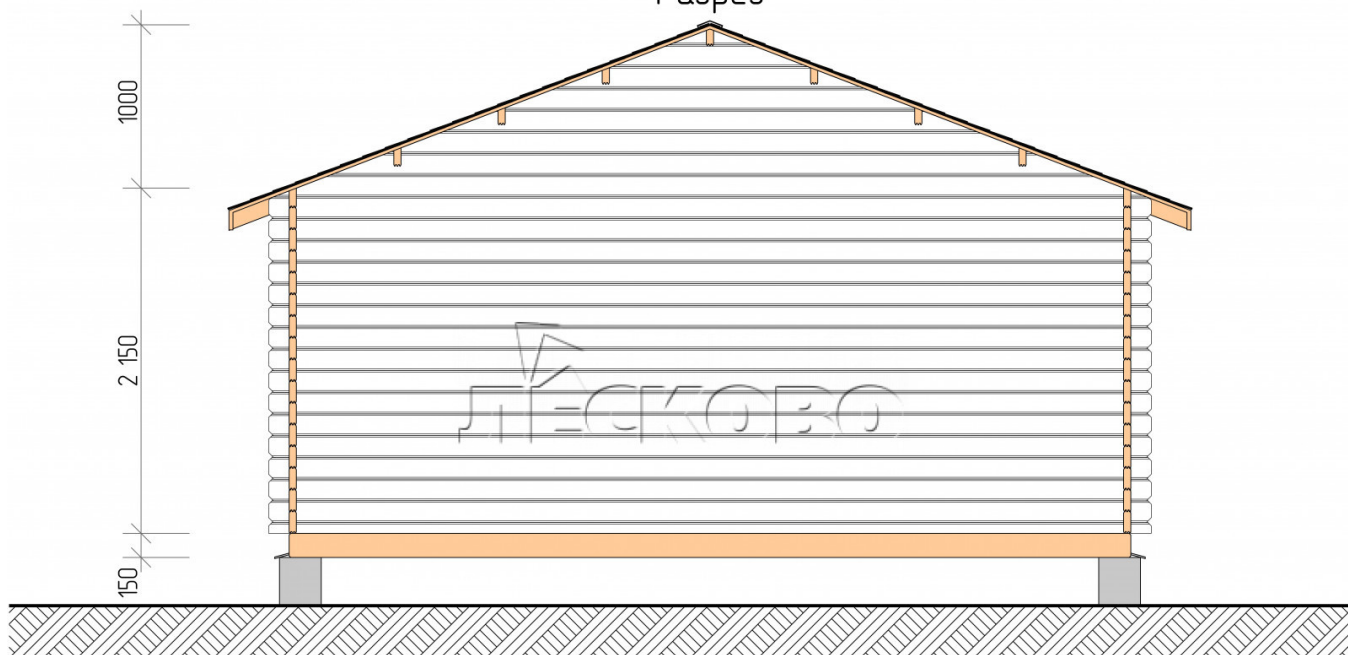

Log Cabin "DSN" series 5.5×3.5

Project Dimensions

5.5 × 3.5 / 16.7 m²

Full house set

3,881 €

Timber

45 MM

65 MM
+ 838 €

Project planning

5 500

3 500

16,26

m^2

Разрез

House Kit

- Wall kit: 44 × 145mm mini-chamber drying chamber with bowls for the project. The material of the tree is spruce, pine (GOST 8486). Humidity 12-14%. The height of the walls is 2.16 m;
- Logs, lower harness: board 45 × 145 mm chamber drying 10-12%;
- Floors: floorboard 35 mm, Chamber drying;
- Ceiling: imitation of a bar 20 × 135 mm, Chamber drying;
- Wooden windows, glass 4 mm, Single. Treatment with a colorless antiseptic. Hardware;

1.34×0.91 м.1 шт.

- Wooden doors;

0.84×1.885 м.

glass.1 шт.

7. Platbands: dry planed board 20 × 100 mm;

8. Roof: shingles.

9. Skirting board 35 mm.

+7 (4942) 499-770