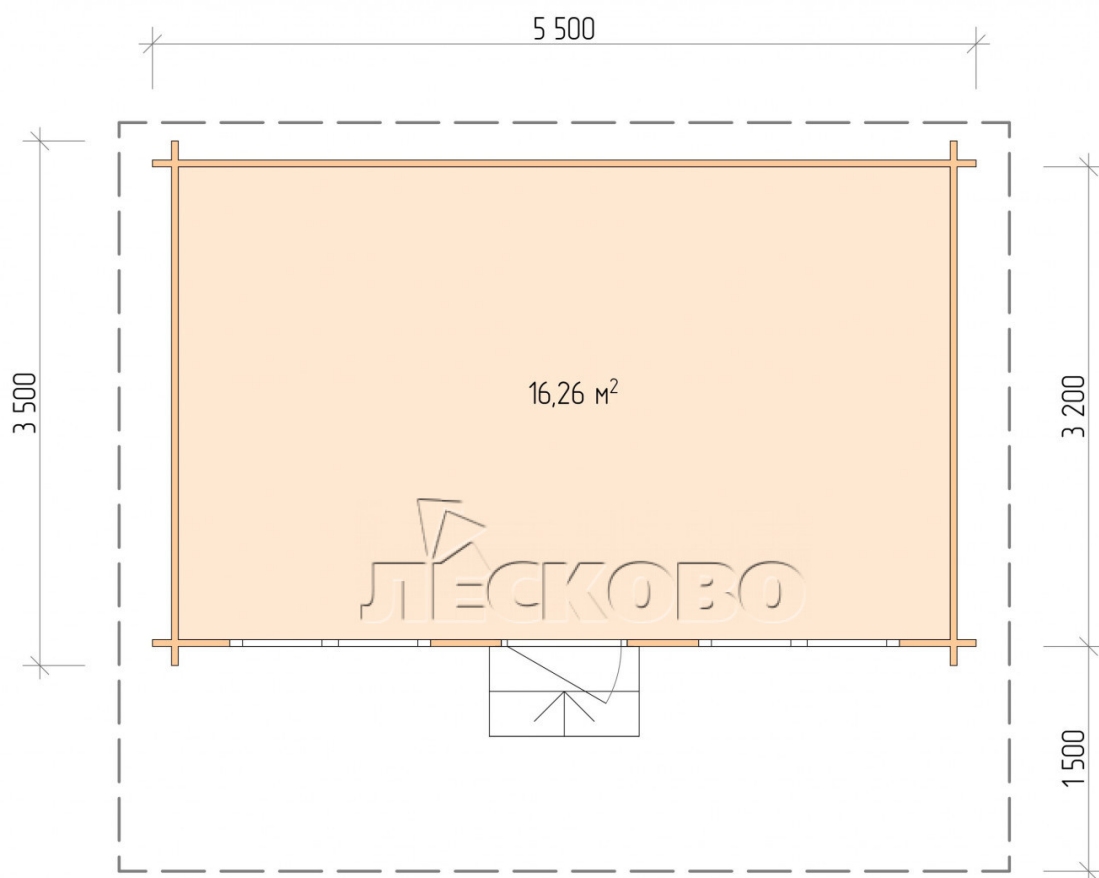

Log Cabin "DSN" series 5.5×3.5

Project Dimensions

5.5 × 3.5 / 16.7 m²

Full house set

3,881 €

Timber

45 MM

65 MM
+ 838 €

Project planning

5 500

3 500

16,26

m^2

Разрез

House Kit

- Wall kit: 44 × 145mm mini-chamber drying chamber with bowls for the project. The material of the tree is spruce, pine (GOST 8486). Humidity 12-14%. The height of the walls is 2.16 m;
- Logs, lower harness: board 45 × 145 mm chamber drying 10-12%;
- Floors: floorboard 35 mm, Chamber drying;
- Ceiling: imitation of a bar 20 × 135 mm, Chamber drying;
- Wooden windows, glass 4 mm, Single. Treatment with a colorless antiseptic. Hardware;

1.34×0.91 м.1 шт.

- Wooden doors;

0.84×1.885 м.

glass.1 шт.

7. Platbands: dry planed board 20 × 100 mm;

8. Roof: shingles.

9. Skirting board 35 mm.

+7 (4942) 499-770