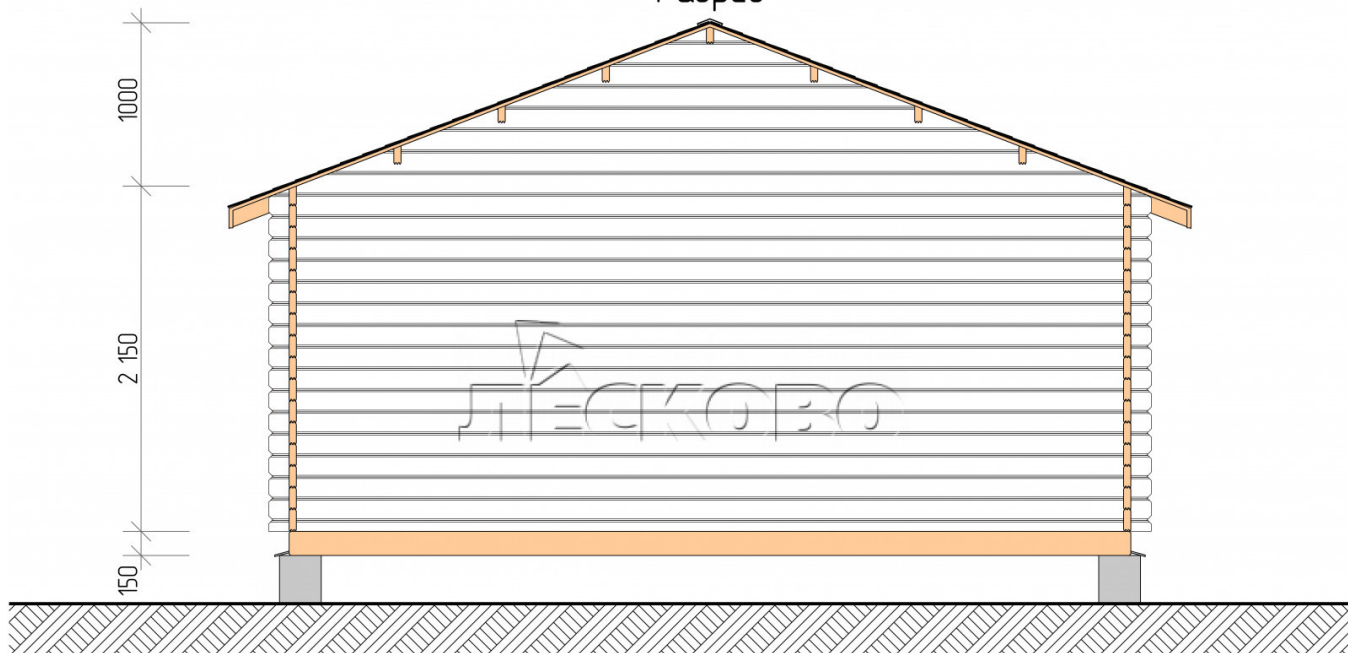

Log Cabin "DSN" series 5.5×3.5

Project Dimensions

5.5 × 3.5 / 16.7 m²

Full house set

3,063 €

Timber

45 MM

65 MM
+ 656 €

Project planning

5 500

Разрез

House Kit

- Wall kit: 44 × 145mm mini-chamber drying chamber with bowls for the project. The material of the tree is spruce, pine (GOST 8486). Humidity 12-14%. The height of the walls is 2.16 m;
- Logs, lower harness: board 45 × 145 mm chamber drying 10-12%;
- Floors: floorboard 35 mm, Chamber drying;
- Ceiling: imitation of a bar 20 × 135 mm, Chamber drying;
- Wooden windows, glass 4 mm, Single. Treatment with a colorless antiseptic. Hardware;

1.34×0.91 м.1 шт.

- Wooden doors;

0.84×1.885 м.

glass.1 шт.

7. Platbands: dry planed board 20 × 100 mm;

8. Roof: shingles.

9. Skirting board 35 mm.

+7 (4942) 499-770