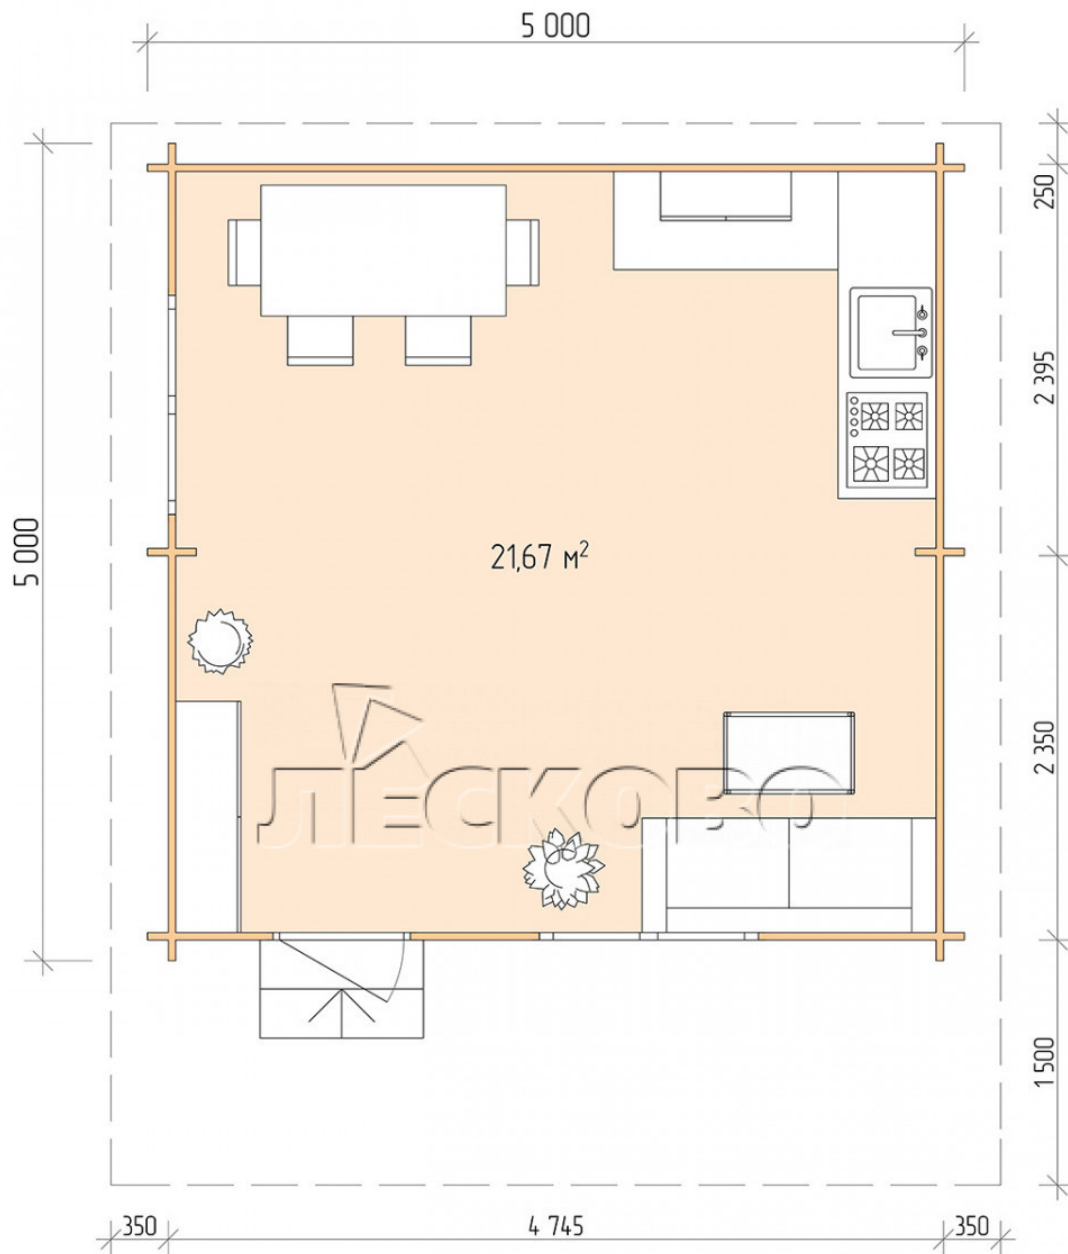

Log Cabin "DSN" series 5×5

Project Dimensions

5 × 5 / 22.1 m²

Full house set

4,756 €

Timber

45 MM

65 MM
+ 1,067 €

Project planning

5 000

5 000

21,67
M²

Разрез

House Kit

- Wall kit: 44 × 145mm mini-chamber drying chamber with bowls for the project. The material of the tree is spruce, pine (GOST 8486). Humidity 12-14%. The height of the walls is 2.16 m;
- Logs, lower harness: board 45 × 145 mm chamber drying 10-12%;
- Floors: floorboard 35 mm, Chamber drying;
- Ceiling: imitation of a bar 20 × 135 mm, Chamber drying;
- Wooden windows, glass 4 mm, Single. Treatment with a colorless antiseptic. Hardware;

1.34×0.91 м.2 шт.

- Wooden doors;

0.84×1.885 м.

glass.1 шт.

7. Platbands: dry planed board 20 × 100 mm;

8. Roof: shingles.

9. Skirting board 35 mm.

+7 (4942) 499-770