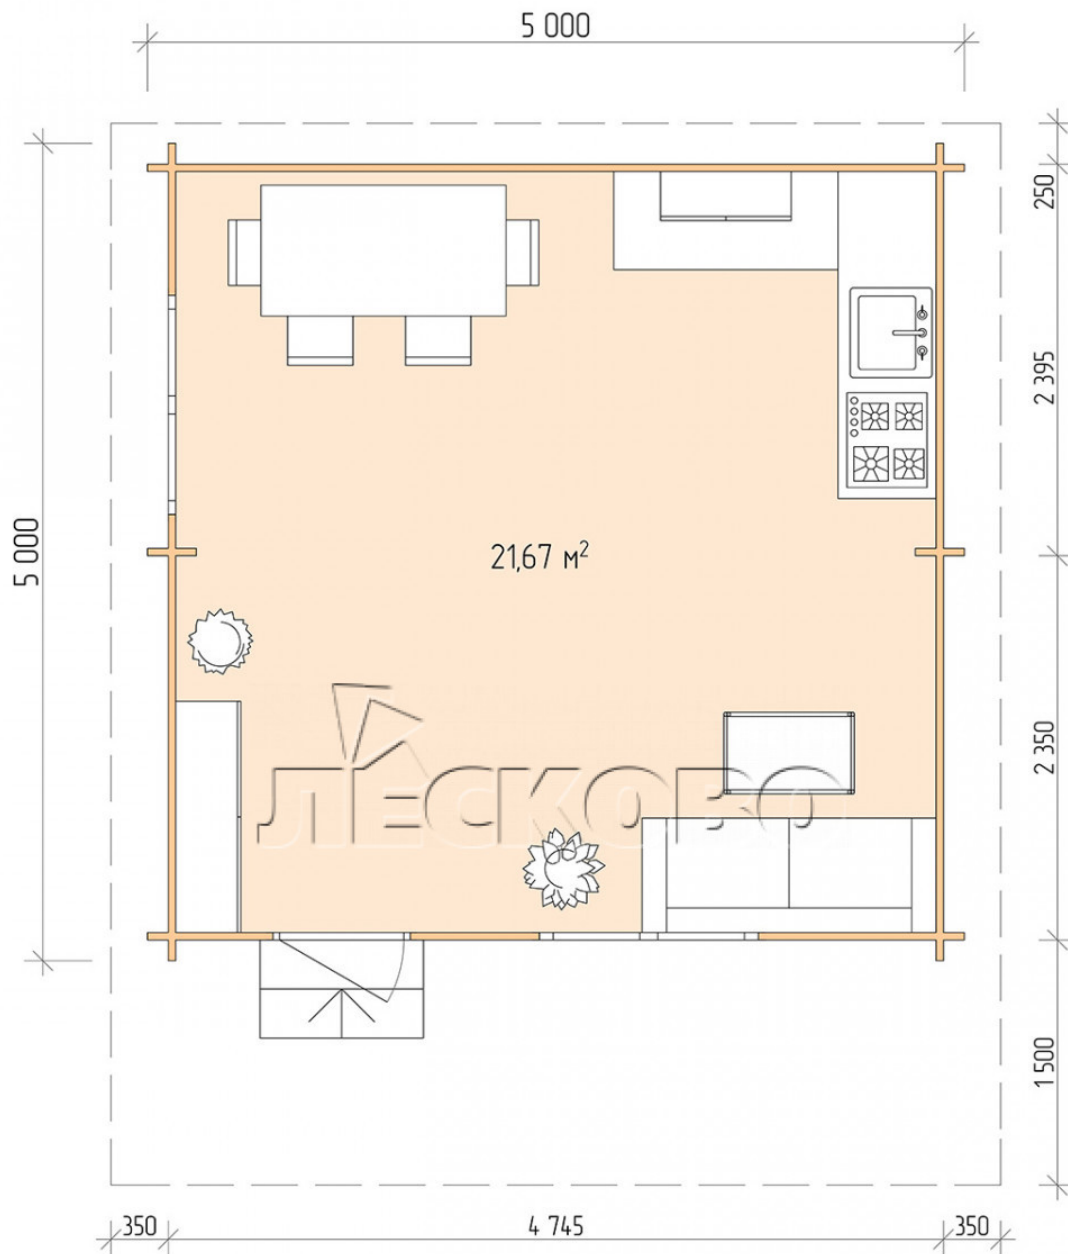

Log Cabin "DSN" series 5×5

Project Dimensions

5 × 5 / 22.1 m²

Full house set

3,869 €

Timber

45 MM

65 MM
+ 855 €

Project planning

5 000

5 000

21,67
M²

Разрез

House Kit

- Wall kit: 44 × 145mm mini-chamber drying chamber with bowls for the project. The material of the tree is spruce, pine (GOST 8486). Humidity 12-14%. The height of the walls is 2.16 m;
- Logs, lower harness: board 45 × 145 mm chamber drying 10-12%;
- Floors: floorboard 35 mm, Chamber drying;
- Ceiling: imitation of a bar 20 × 135 mm, Chamber drying;
- Wooden windows, glass 4 mm, Single. Treatment with a colorless antiseptic. Hardware;

1.34×0.91 м.2 шт.

- Wooden doors;

0.84×1.885 м.

glass.1 шт.

7. Platbands: dry planed board 20 × 100 mm;

8. Roof: shingles.

9. Skirting board 35 mm.

+7 (4942) 499-770