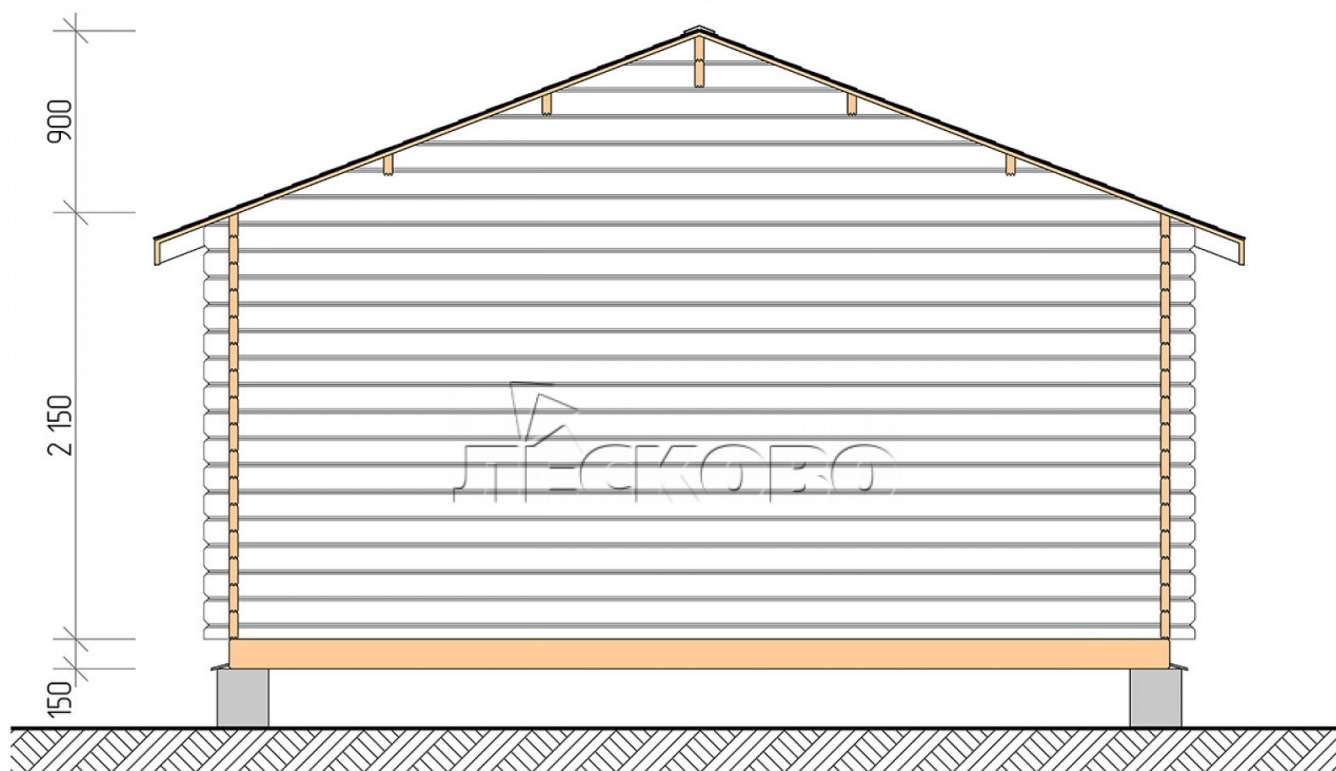

Log Cabin "DSN" series 5×5.5

Project Dimensions

5 × 5.5 / 24.4 m²

Full house set

4,224 €

Timber

45 MM

65 MM
+ 931 €

Project planning

5 000

24
M²

5 500

Разрез

House Kit

- Wall kit: 44 × 145mm mini-chamber drying chamber with bowls for the project. The material of the tree is spruce, pine (GOST 8486). Humidity 12-14%. The height of the walls is 2.16 m;
- Logs, lower harness: board 45 × 145 mm chamber drying 10-12%;
- Floors: floorboard 35 mm, Chamber drying;
- Ceiling: imitation of a bar 20 × 135 mm, Chamber drying;
- Wooden windows, glass 4 mm, Single. Treatment with a colorless antiseptic. Hardware;

1.34×0.91 м.2 шт.

- Wooden doors;

0.84×1.885 м.

glass.1 шт.

7. Platbands: dry planed board 20 × 100 mm;

8. Roof: shingles.

9. Skirting board 35 mm.

+7 (4942) 499-770