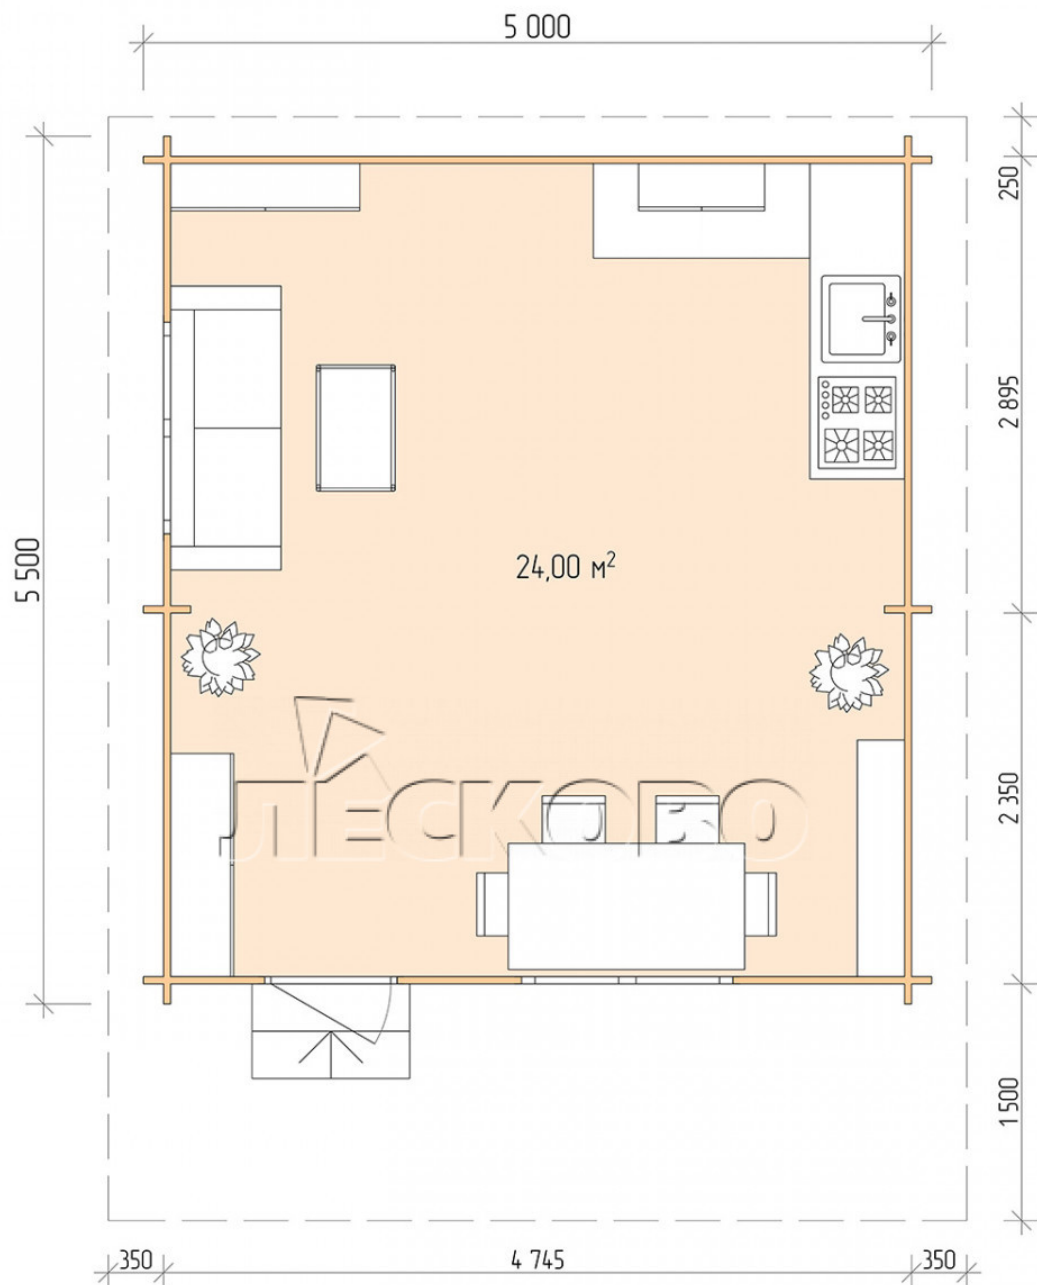

Log Cabin "DSN" series 5×5.5

Project Dimensions

5 × 5.5 / 24.4 m²

Full house set

4,224 €

Timber

45 MM

65 MM
+ 931 €

Project planning

5 000

24
M²

5 500

Разрез

House Kit

- Wall kit: 44 × 145mm mini-chamber drying chamber with bowls for the project. The material of the tree is spruce, pine (GOST 8486). Humidity 12-14%. The height of the walls is 2.16 m;
- Logs, lower harness: board 45 × 145 mm chamber drying 10-12%;
- Floors: floorboard 35 mm, Chamber drying;
- Ceiling: imitation of a bar 20 × 135 mm, Chamber drying;
- Wooden windows, glass 4 mm, Single. Treatment with a colorless antiseptic. Hardware;

1.34×0.91 м.2 шт.

- Wooden doors;

0.84×1.885 м.

glass.1 шт.

7. Platbands: dry planed board 20 × 100 mm;

8. Roof: shingles.

9. Skirting board 35 mm.

+7 (4942) 499-770