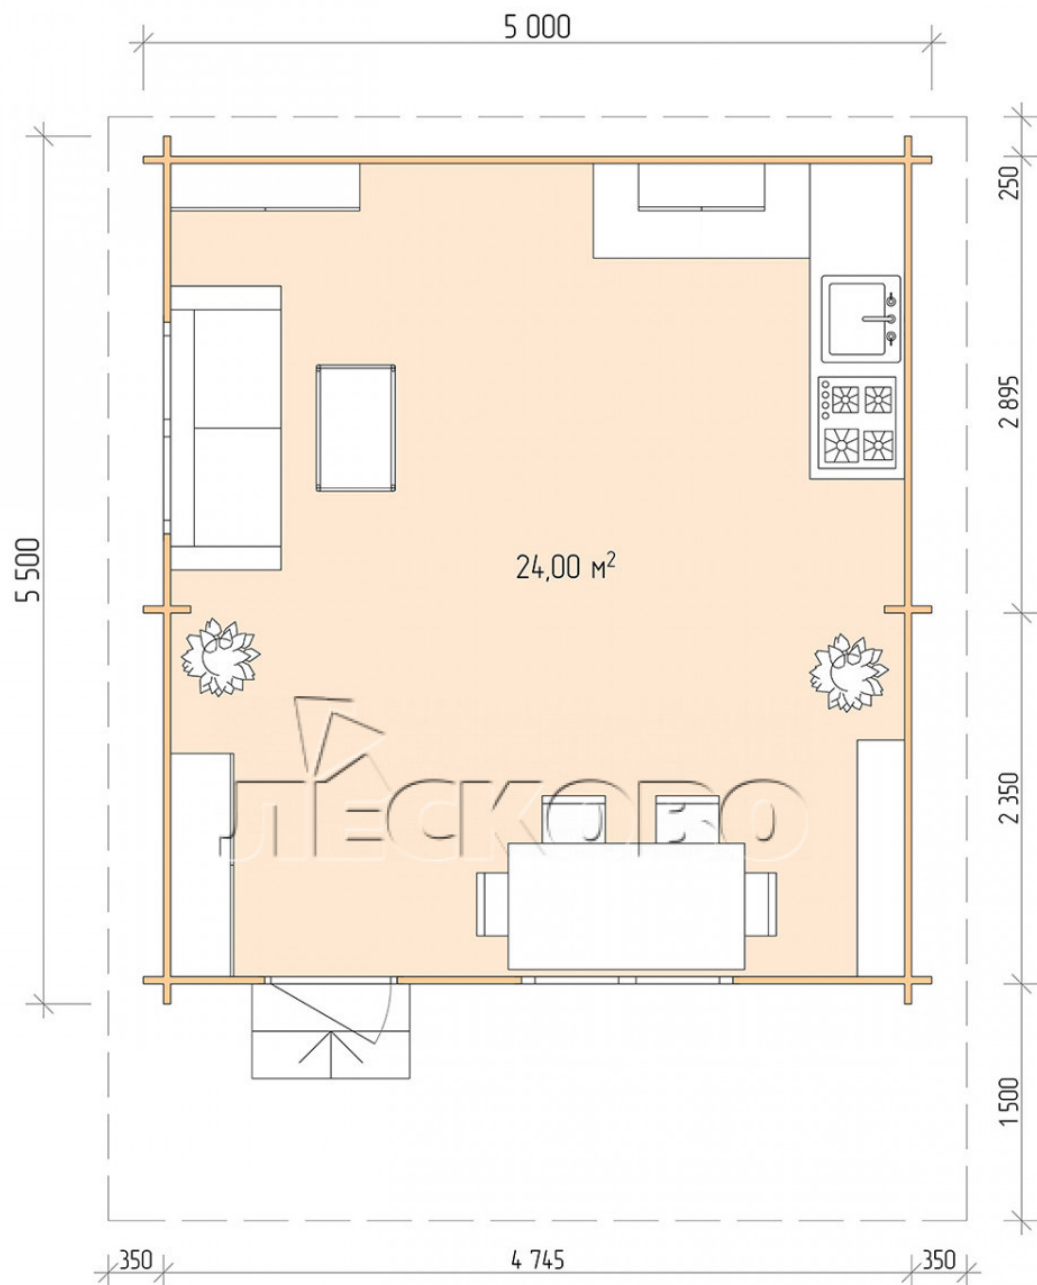

## Log Cabin "DSN" series 5×5.5

Project Dimensions

5 × 5.5 / 24.4 m<sup>2</sup>

Full house set

**4,012 €**

# Разрез

## House Kit

- Wall kit: 44 × 145mm mini-chamber drying chamber with bowls for the project. The material of the tree is spruce, pine (GOST 8486). Humidity 12-14%. The height of the walls is 2.16 m;
- Logs, lower harness: board 45 × 145 mm chamber drying 10-12%;
- Floors: floorboard 35 mm, Chamber drying;
- Ceiling: imitation of a bar 20 × 135 mm, Chamber drying;
- Wooden windows, glass 4 mm, Single. Treatment with a colorless antiseptic. Hardware;

1.34×0.91 м.2 шт.

- Wooden doors;

0.84×1.885 м.

glass.1 шт.

7. Platbands: dry planed board 20 × 100 mm;

8. Roof: shingles.

9. Skirting board 35 mm.

+7 (4942) 499-770