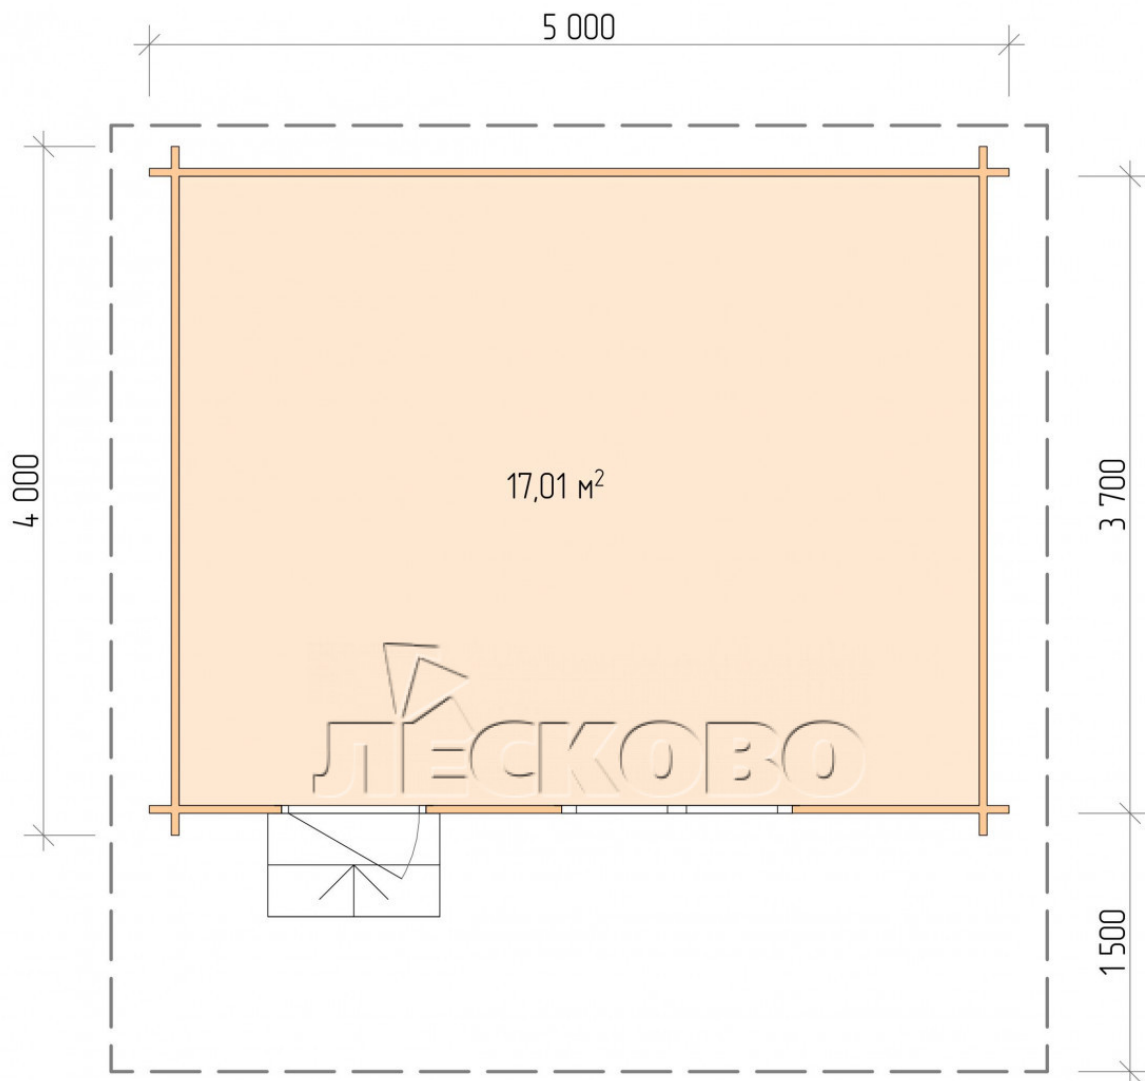

Log Cabin "DSN" series 5×4

Project Dimensions

5 × 4 / 17.4 m²

Full house set

3,105 €

Timber

45 MM

65 MM
+ 715 €

Project planning

5 000

4 000

17,01
M²

Разрез

House Kit

- Wall kit: 44 × 145mm mini-chamber drying chamber with bowls for the project. The material of the tree is spruce, pine (GOST 8486). Humidity 12-14%. The height of the walls is 2.16 m;
- Logs, lower harness: board 45 × 145 mm chamber drying 10-12%;
- Floors: floorboard 35 mm, Chamber drying;
- Ceiling: imitation of a bar 20 × 135 mm, Chamber drying;
- Wooden windows, glass 4 mm, Single. Treatment with a colorless antiseptic. Hardware;

1.34×0.91 м.1 шт.

- Wooden doors;

0.84×1.885 м.

glass.1 шт.

7. Platbands: dry planed board 20 × 100 mm;

8. Roof: shingles.

9. Skirting board 35 mm.

+7 (4942) 499-770