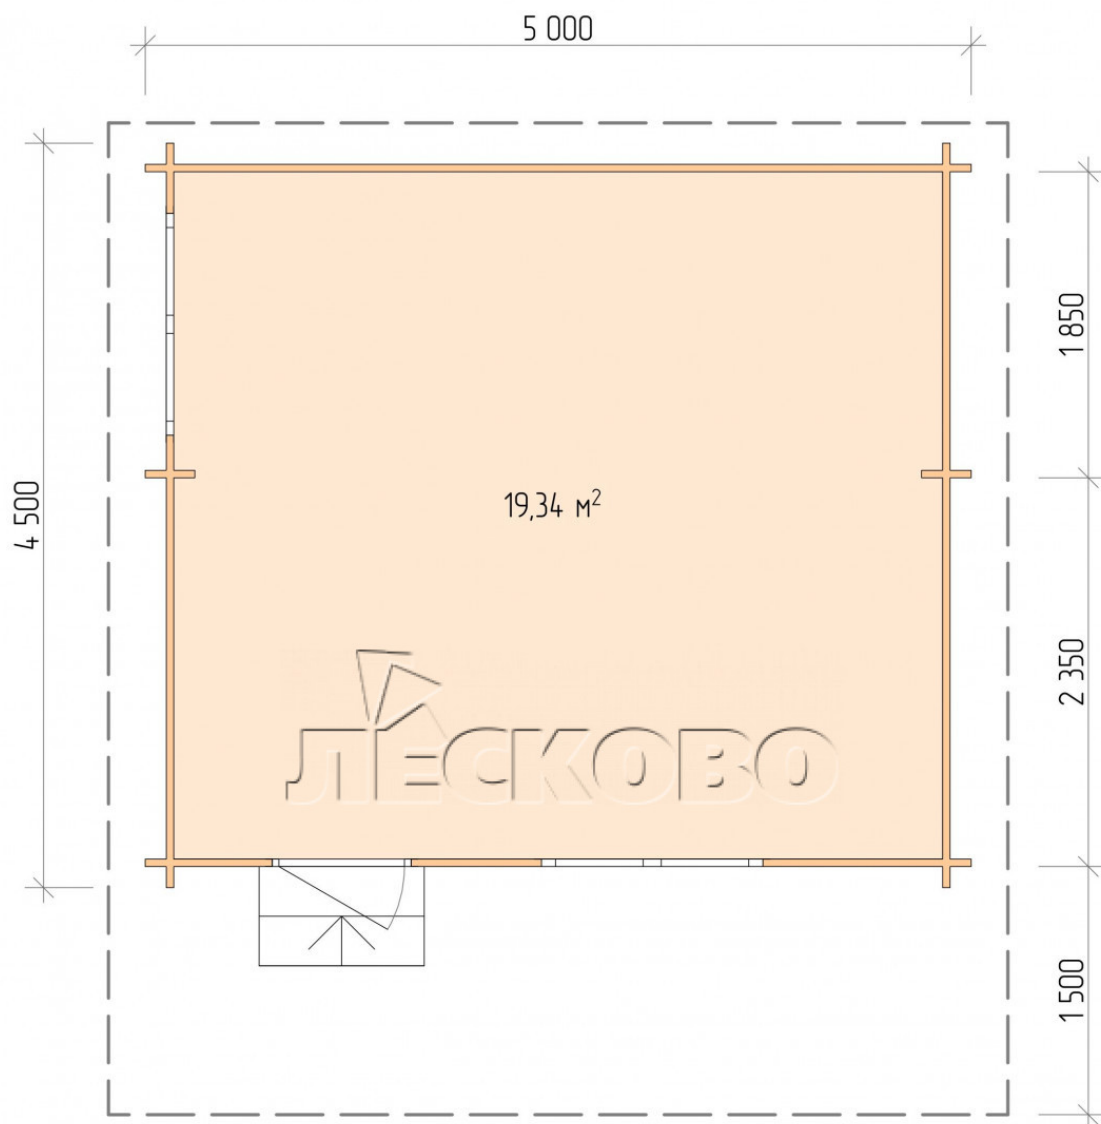

Log Cabin "DSN" series 5×4.5

Project Dimensions

5 × 4.5 / 19.8 m²

Full house set

4,341 €

Timber

45 MM

65 MM
+ 960 €

Project planning

5 000

4 500

19,34
M²

Разрез

House Kit

- Wall kit: 44 × 145mm mini-chamber drying chamber with bowls for the project. The material of the tree is spruce, pine (GOST 8486). Humidity 12-14%. The height of the walls is 2.16 m;
- Logs, lower harness: board 45 × 145 mm chamber drying 10-12%;
- Floors: floorboard 35 mm, Chamber drying;
- Ceiling: imitation of a bar 20 × 135 mm, Chamber drying;
- Wooden windows, glass 4 mm, Single. Treatment with a colorless antiseptic. Hardware;

1.34×0.91 м.2 шт.

- Wooden doors;

0.84×1.885 м.

glass.1 шт.

7. Platbands: dry planed board 20 × 100 mm;

8. Roof: shingles.

9. Skirting board 35 mm.

+7 (4942) 499-770