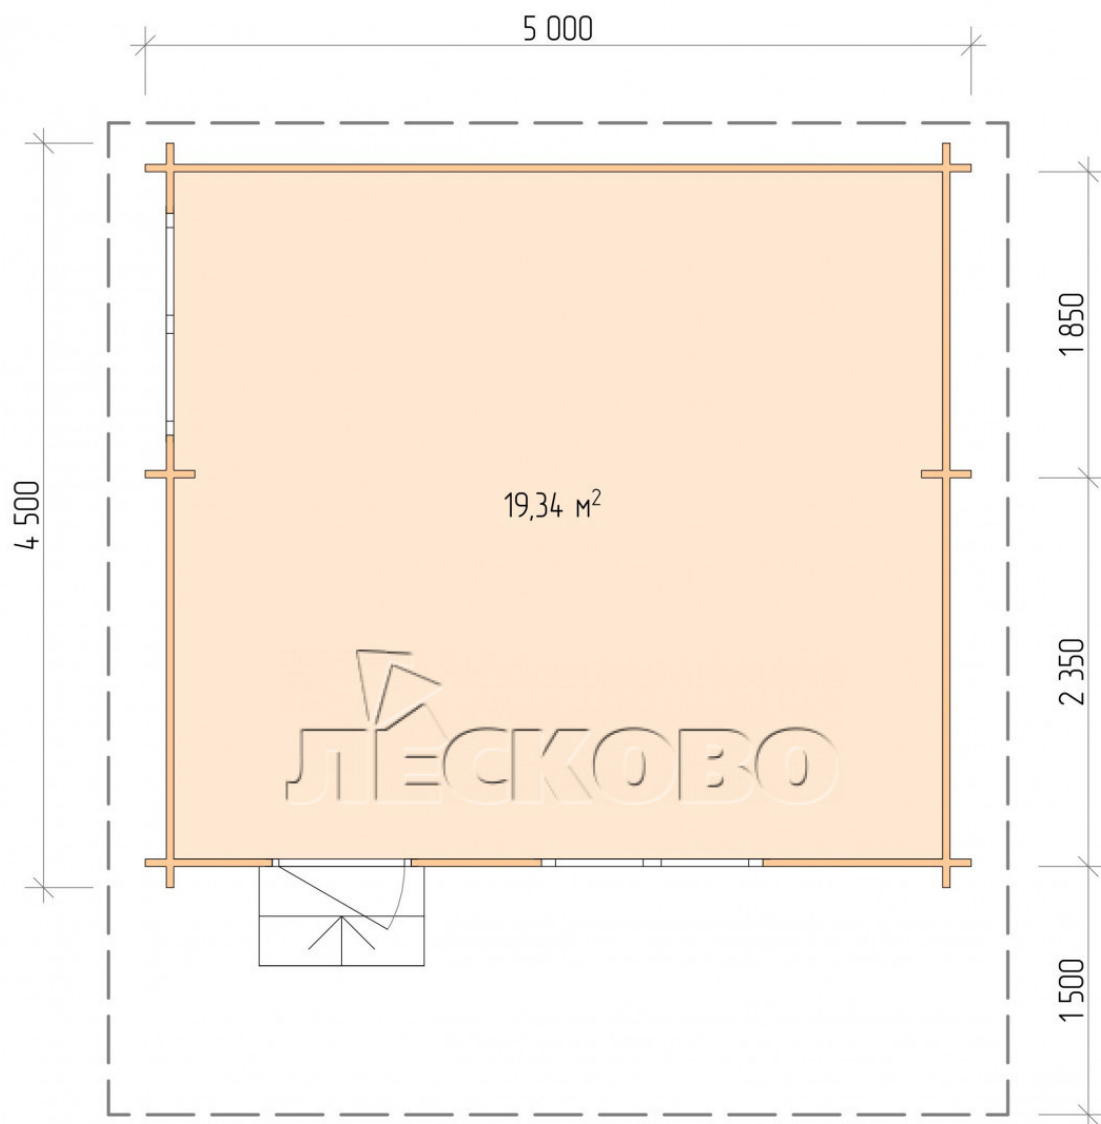

Log Cabin "DSN" series 5×4.5

Project Dimensions

5 × 4.5 / 19.8 m²

Full house set

3,467 €

Timber

45 MM

65 MM
+ 758 €

Project planning

5 000

4 500

19,34
M²

Разрез

House Kit

- Wall kit: 44 × 145mm mini-chamber drying chamber with bowls for the project. The material of the tree is spruce, pine (GOST 8486). Humidity 12-14%. The height of the walls is 2.16 m;
- Logs, lower harness: board 45 × 145 mm chamber drying 10-12%;
- Floors: floorboard 35 mm, Chamber drying;
- Ceiling: imitation of a bar 20 × 135 mm, Chamber drying;
- Wooden windows, glass 4 mm, Single. Treatment with a colorless antiseptic. Hardware;

1.34×0.91 м.2 шт.

- Wooden doors;

0.84×1.885 м.

glass.1 шт.

7. Platbands: dry planed board 20 × 100 mm;

8. Roof: shingles.

9. Skirting board 35 mm.

+7 (4942) 499-770