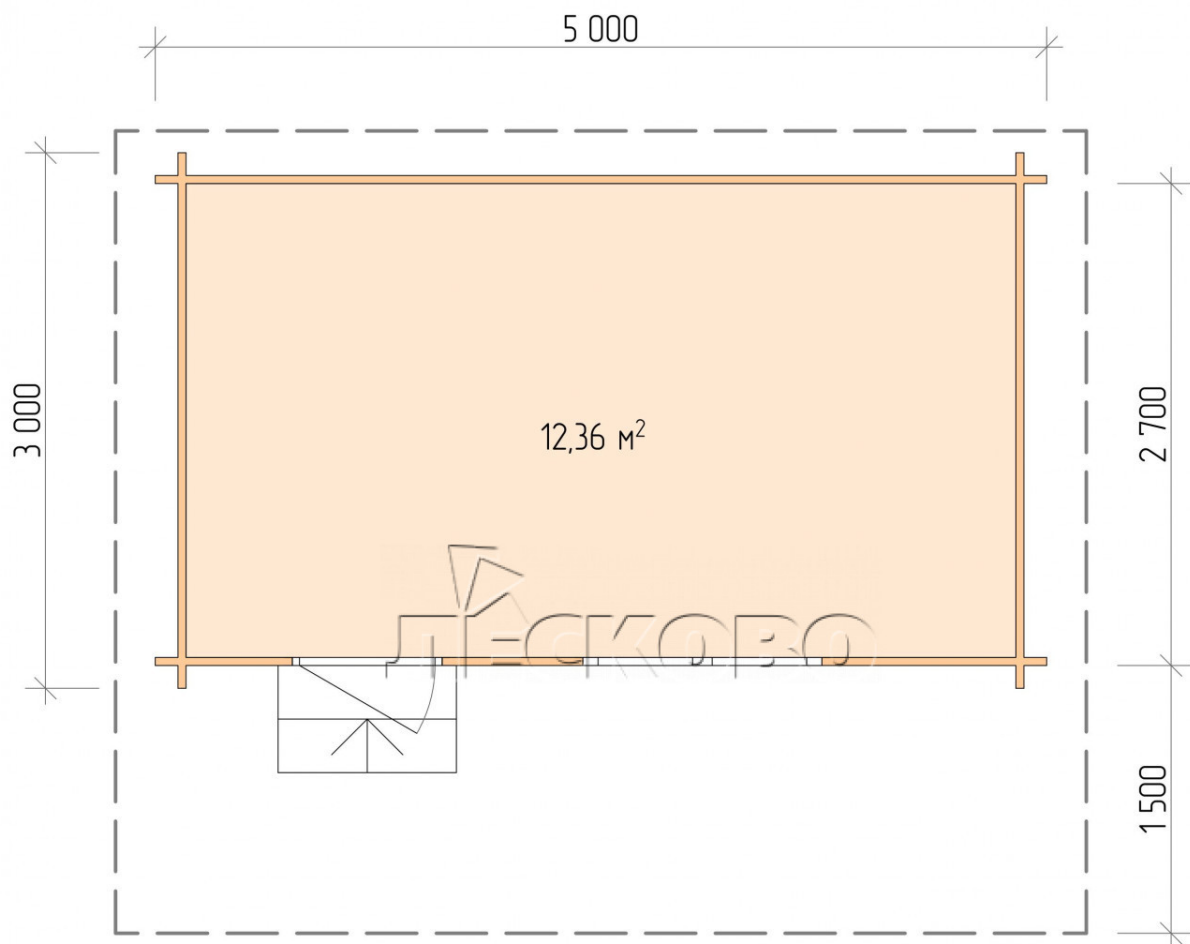

Log Cabin "DSN" series 5×3

Project Dimensions

5 × 3 / 12.7 m²

Full house set

3,184 €

Timber

45 mm

65 mm
+ 740 €

Project planning

5 000

3 000

12,36

M²

Разрез

House Kit

- Wall kit: 44 × 145mm mini-chamber drying chamber with bowls for the project. The material of the tree is spruce, pine (GOST 8486). Humidity 12-14%. The height of the walls is 2.16 m;
- Logs, lower harness: board 45 × 145 mm chamber drying 10-12%;
- Floors: floorboard 35 mm, Chamber drying;
- Ceiling: imitation of a bar 20 × 135 mm, Chamber drying;
- Wooden windows, glass 4 mm, Single. Treatment with a colorless antiseptic. Hardware;

1.34×0.91 м.1 шт.

- Wooden doors;

0.84×1.885 м.

glass.1 шт.

7. Platbands: dry planed board 20 × 100 mm;

8. Roof: shingles.

9. Skirting board 35 mm.

+7 (4942) 499-770