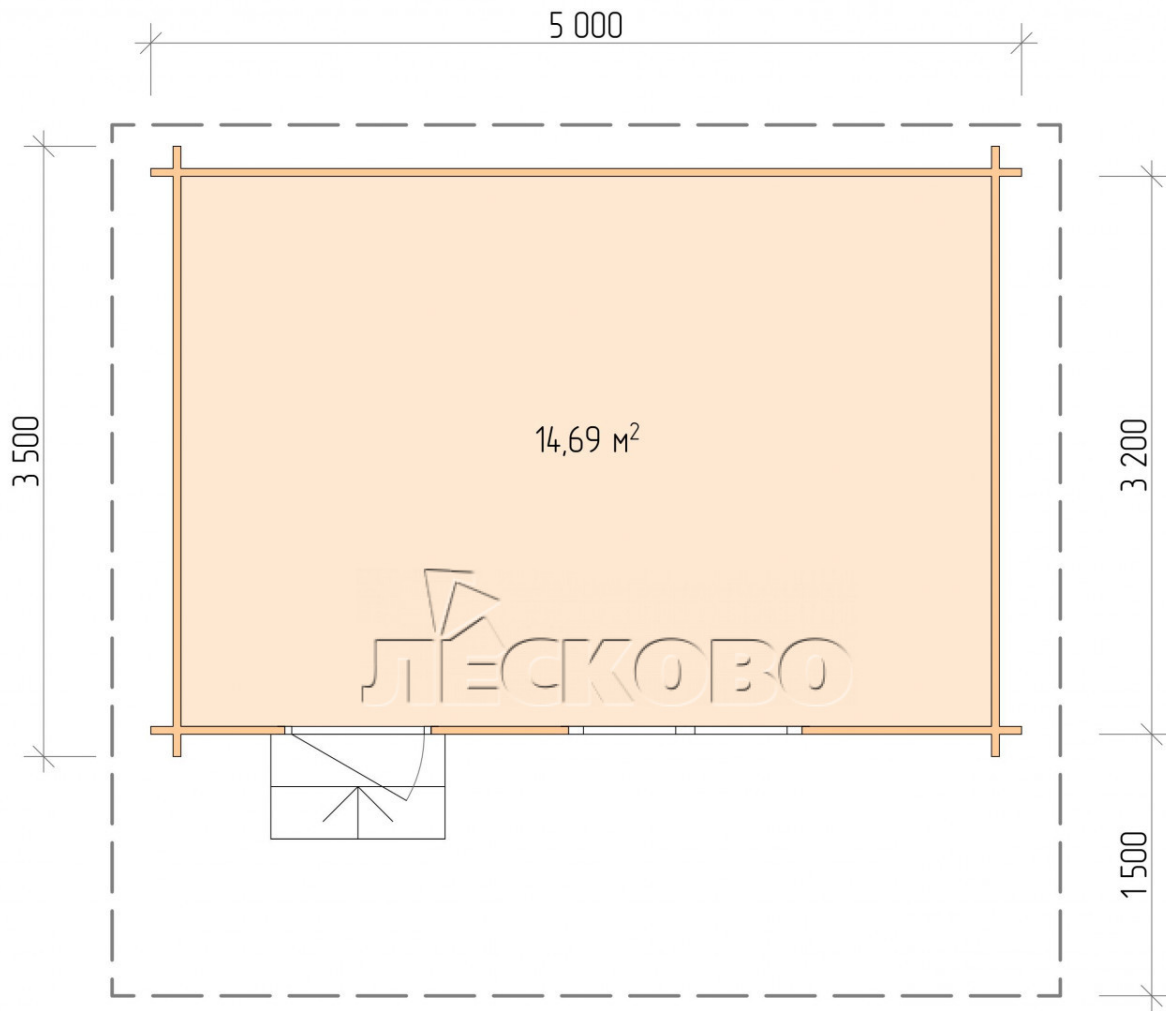

## Log Cabin "DSN" series 5×3.5

Project Dimensions

5 × 3.5 / 15.1 m<sup>2</sup>

Full house set

**2,794 €**

## House Kit

- Wall kit: 44 × 145mm mini-chamber drying chamber with bowls for the project. The material of the tree is spruce, pine (GOST 8486). Humidity 12-14%. The height of the walls is 2.16 m;
- Logs, lower harness: board 45 × 145 mm chamber drying 10-12%;
- Floors: floorboard 35 mm, Chamber drying;
- Ceiling: imitation of a bar 20 × 135 mm, Chamber drying;
- Wooden windows, glass 4 mm, Single. Treatment with a colorless antiseptic. Hardware;