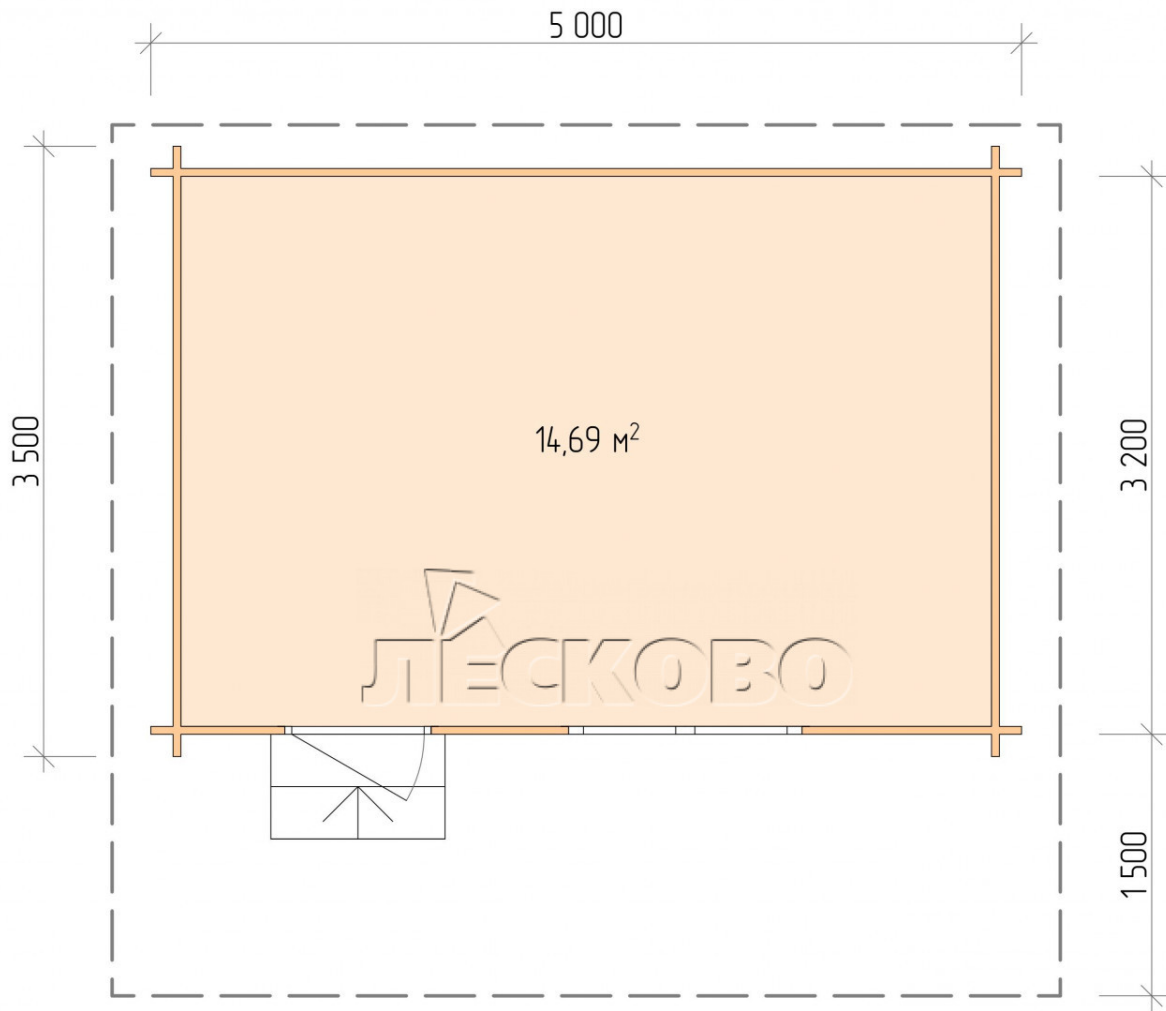

Log Cabin "DSN" series 5×3.5

Project Dimensions

5 × 3.5 / 15.1 m²

Full house set

3,527 €

Timber

45 mm

65 mm
+ 804 €

Project planning

5 000

3 500

14,69
M²

ЛЕСКОВО

Разрез

House Kit

- Wall kit: 44 × 145mm mini-chamber drying chamber with bowls for the project. The material of the tree is spruce, pine (GOST 8486). Humidity 12-14%. The height of the walls is 2.16 m;
- Logs, lower harness: board 45 × 145 mm chamber drying 10-12%;
- Floors: floorboard 35 mm, Chamber drying;
- Ceiling: imitation of a bar 20 × 135 mm, Chamber drying;
- Wooden windows, glass 4 mm, Single. Treatment with a colorless antiseptic. Hardware;

1.34×0.91 м.1 шт.

- Wooden doors;

0.84×1.885 м.

glass.1 шт.

7. Platbands: dry planed board 20 × 100 mm;

8. Roof: shingles.

9. Skirting board 35 mm.

+7 (4942) 499-770