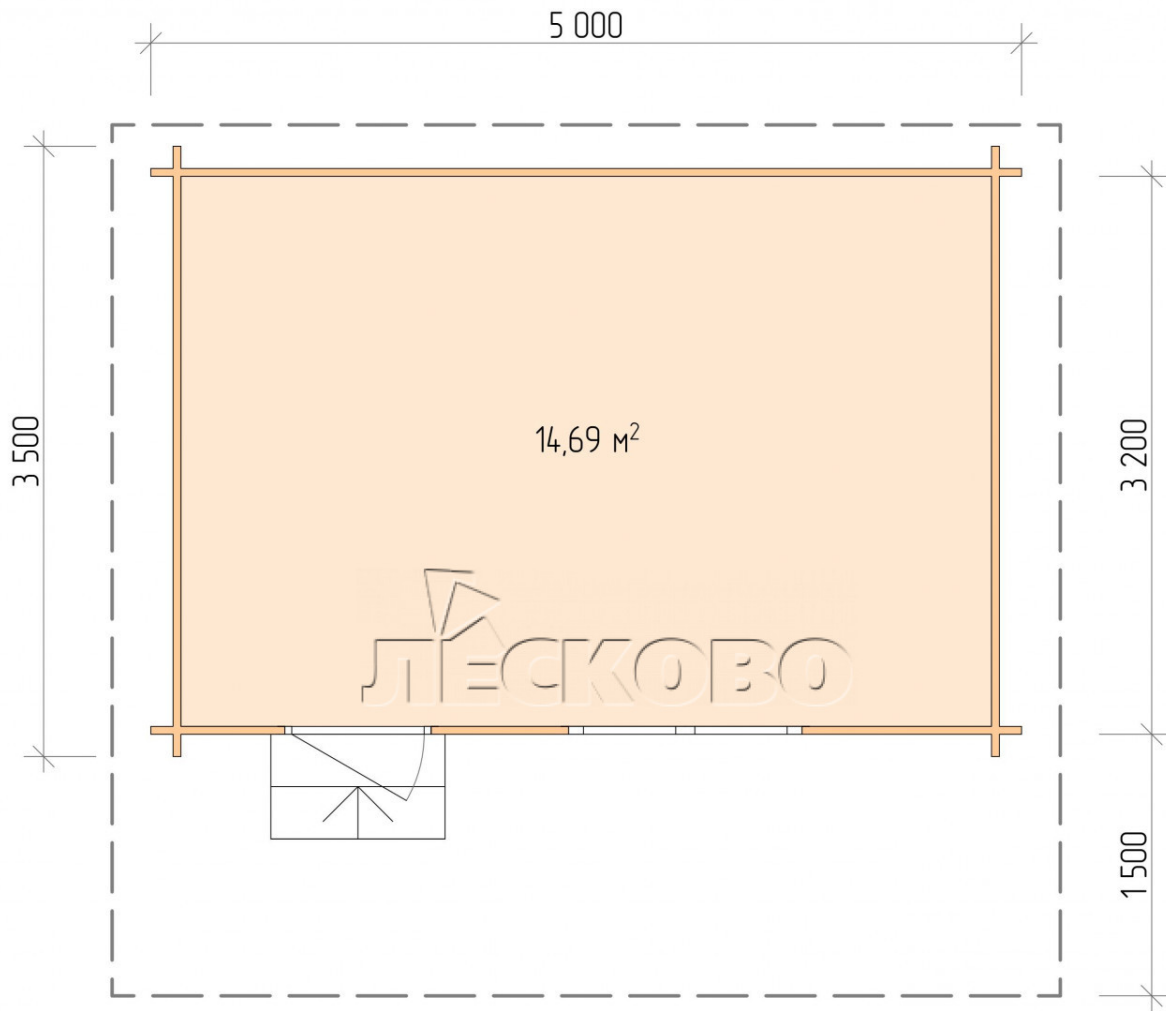

Log Cabin "DSN" series 5×3.5

Project Dimensions

5 × 3.5 / 15.1 m²

Full house set

3,477 €

Timber

45 MM

65 MM
+ 793 €

Project planning

5 000

3 500

ЛЕСКОЗВО

Разрез

House Kit

- Wall kit: 44 × 145mm mini-chamber drying chamber with bowls for the project. The material of the tree is spruce, pine (GOST 8486). Humidity 12-14%. The height of the walls is 2.16 m;
- Logs, lower harness: board 45 × 145 mm chamber drying 10-12%;
- Floors: floorboard 35 mm, Chamber drying;
- Ceiling: imitation of a bar 20 × 135 mm, Chamber drying;
- Wooden windows, glass 4 mm, Single. Treatment with a colorless antiseptic. Hardware;

1.34×0.91 м.1 шт.

- Wooden doors;

0.84×1.885 м.

glass.1 шт.

7. Platbands: dry planed board 20 × 100 mm;

8. Roof: shingles.

9. Skirting board 35 mm.

+7 (4942) 499-770