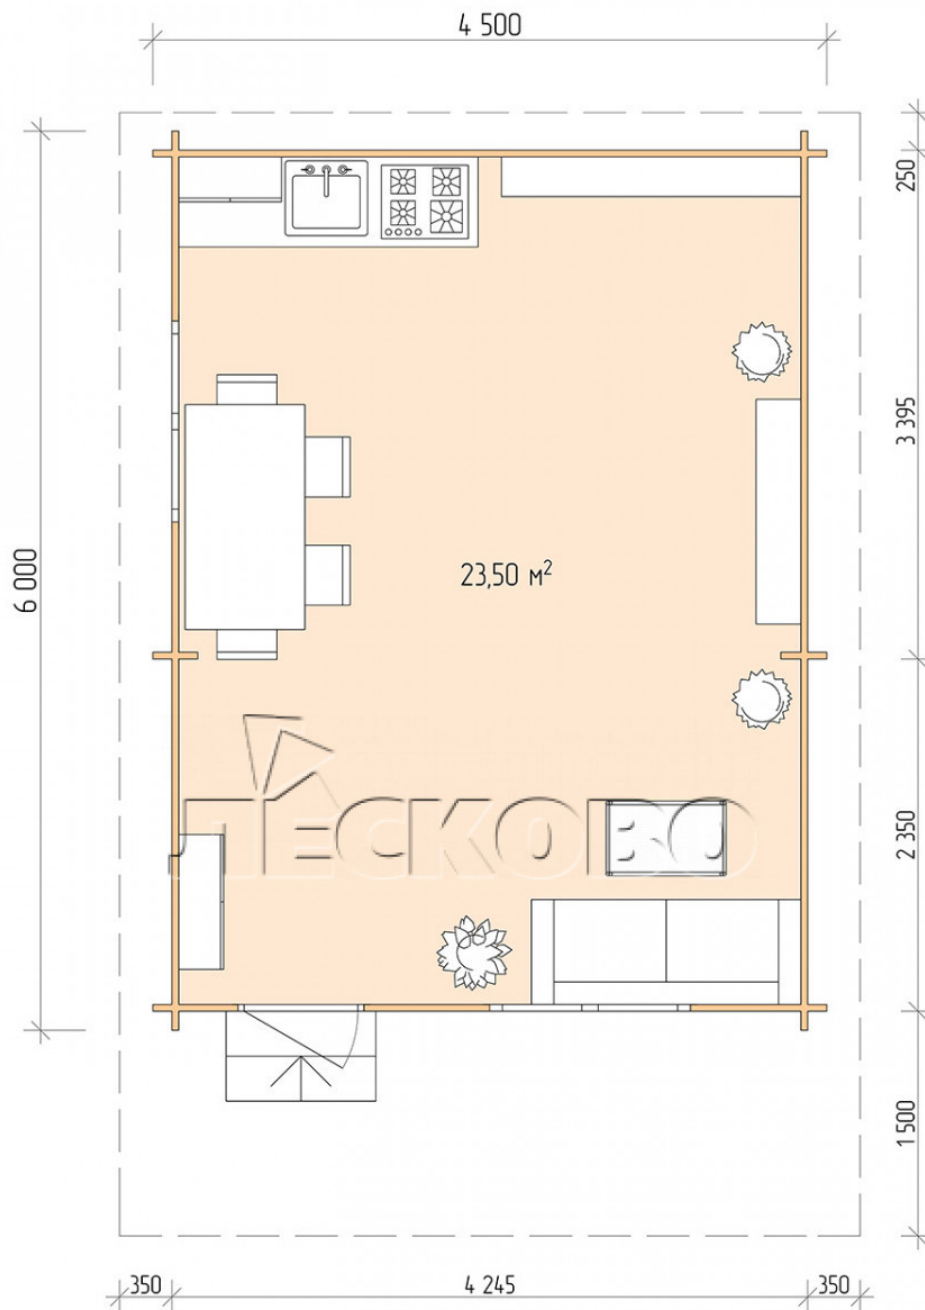

Log Cabin "DSN" series 4.5×6

Project Dimensions

4.5 × 6 / 24 m²

Full house set

4,864 €

Timber

45 MM

65 MM
+ 1,045 €

Project planning

4 500

6 000

Разрез

House Kit

- Wall kit: 44 × 145mm mini-chamber drying chamber with bowls for the project. The material of the tree is spruce, pine (GOST 8486). Humidity 12-14%. The height of the walls is 2.16 m;
- Logs, lower harness: board 45 × 145 mm chamber drying 10-12%;
- Floors: floorboard 35 mm, Chamber drying;
- Ceiling: imitation of a bar 20 × 135 mm, Chamber drying;
- Wooden windows, glass 4 mm, Single. Treatment with a colorless antiseptic. Hardware;

1.34×0.91 м.2 шт.

- Wooden doors;

0.84×1.885 м.

glass.1 шт.

7. Platbands: dry planed board 20 × 100 mm;

8. Roof: shingles.

9. Skirting board 35 mm.

+7 (4942) 499-770