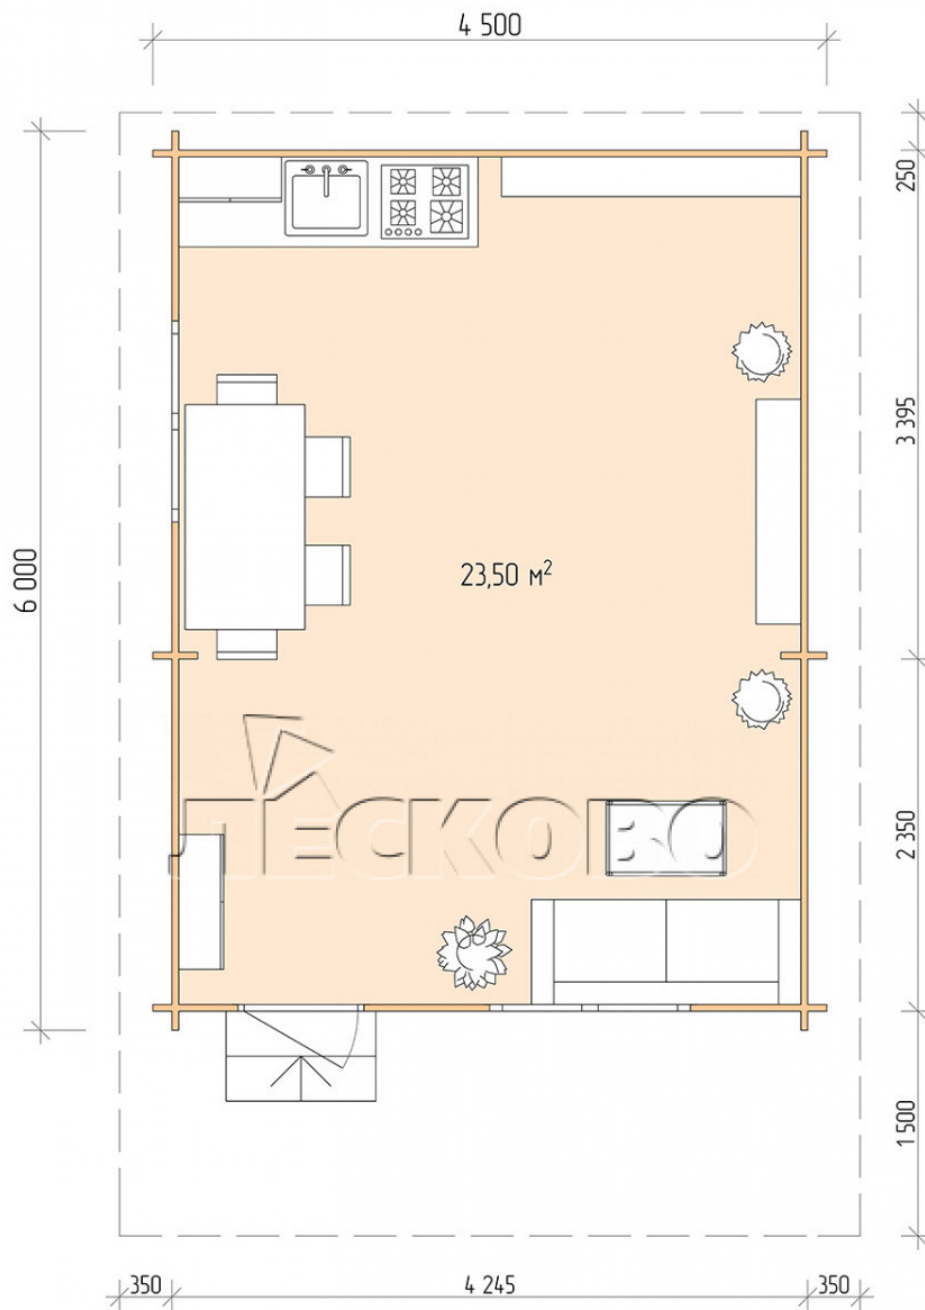

## Log Cabin "DSN" series 4.5×6

Project Dimensions

4.5 × 6 / 24 m<sup>2</sup>

Full house set

**3,871 €**

# Разрез

## House Kit

- Wall kit: 44 × 145mm mini-chamber drying chamber with bowls for the project. The material of the tree is spruce, pine (GOST 8486). Humidity 12-14%. The height of the walls is 2.16 m;
- Logs, lower harness: board 45 × 145 mm chamber drying 10-12%;
- Floors: floorboard 35 mm, Chamber drying;
- Ceiling: imitation of a bar 20 × 135 mm, Chamber drying;
- Wooden windows, glass 4 mm, Single. Treatment with a colorless antiseptic. Hardware;