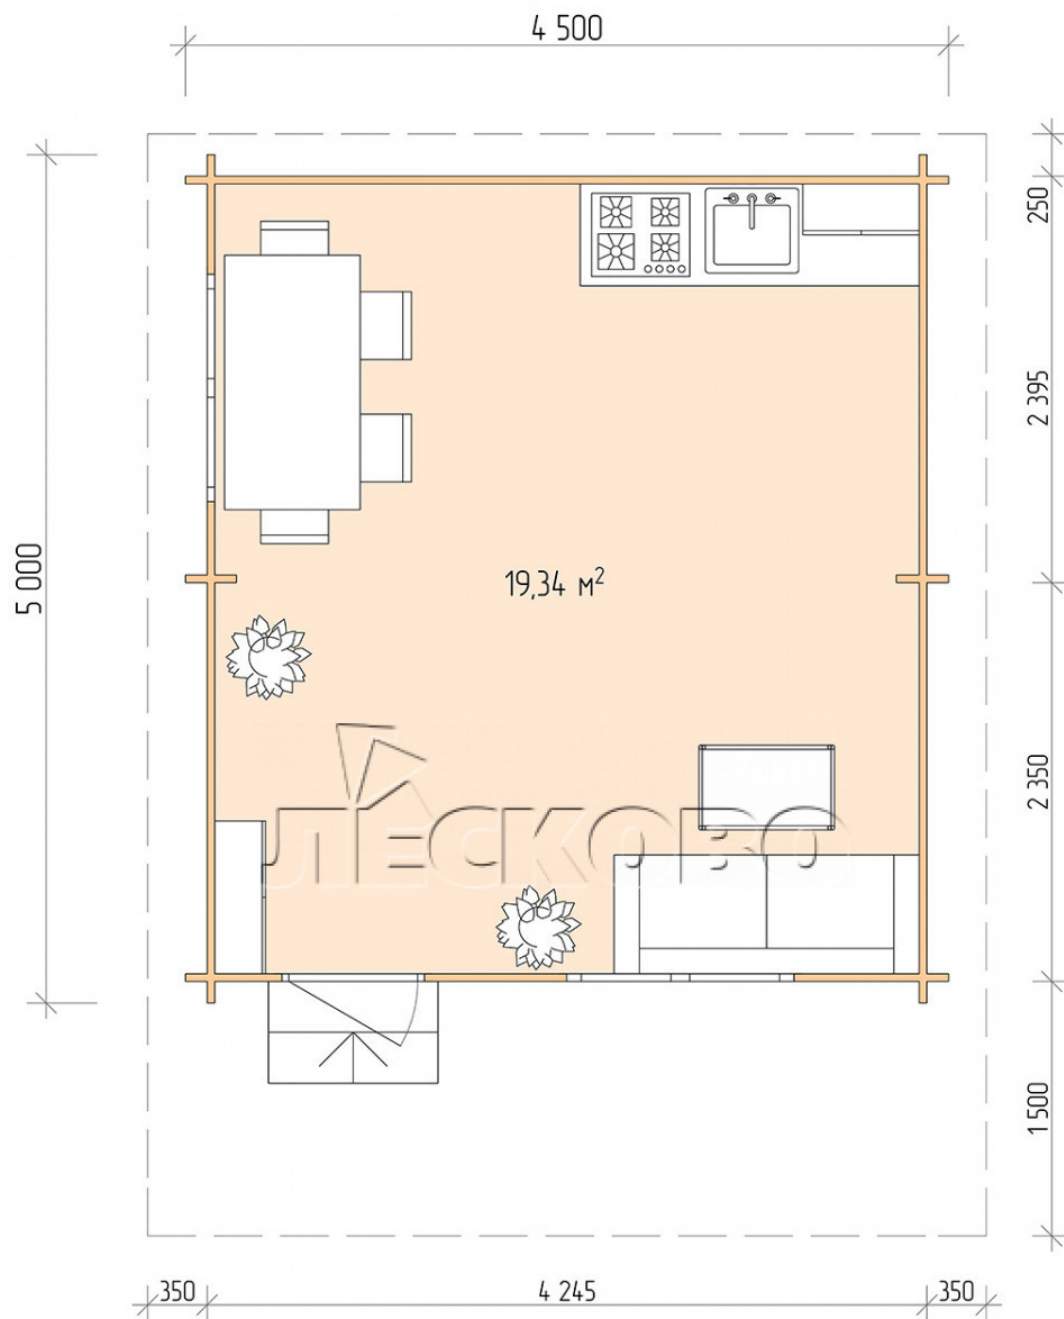

Log Cabin "DSN" series 4.5×5

Project Dimensions

4.5 × 5 / 19.8 m²

Full house set

3,505 €

Timber

45 MM

65 MM
+ 748 €

Project planning

4 500

5 000

Разрез

House Kit

- Wall kit: 44 × 145mm mini-chamber drying chamber with bowls for the project. The material of the tree is spruce, pine (GOST 8486). Humidity 12-14%. The height of the walls is 2.16 m;
- Logs, lower harness: board 45 × 145 mm chamber drying 10-12%;
- Floors: floorboard 35 mm, Chamber drying;
- Ceiling: imitation of a bar 20 × 135 mm, Chamber drying;
- Wooden windows, glass 4 mm, Single. Treatment with a colorless antiseptic. Hardware;

1.34×0.91 м.2 шт.

- Wooden doors;

0.84×1.885 м.

glass.1 шт.

7. Platbands: dry planed board 20 × 100 mm;

8. Roof: shingles.

9. Skirting board 35 mm.

+7 (4942) 499-770