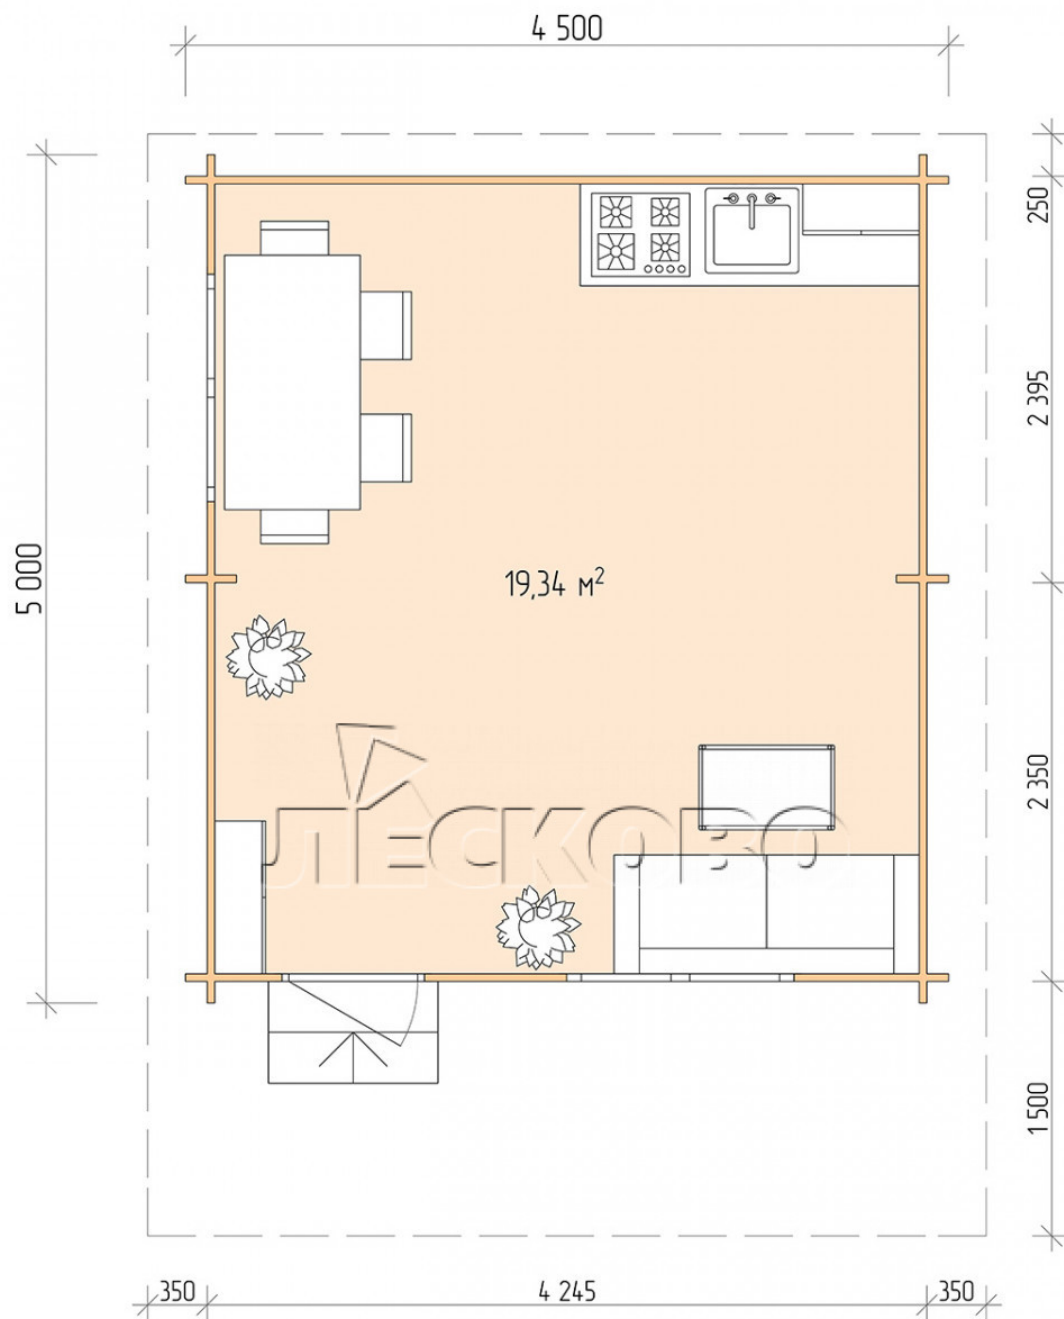

## Log Cabin "DSN" series 4.5×5

Project Dimensions

4.5 × 5 / 19.8 m<sup>2</sup>

Full house set

**4,250 €**

# Разрез

## House Kit

- Wall kit: 44 × 145mm mini-chamber drying chamber with bowls for the project. The material of the tree is spruce, pine (GOST 8486). Humidity 12-14%. The height of the walls is 2.16 m;
- Logs, lower harness: board 45 × 145 mm chamber drying 10-12%;
- Floors: floorboard 35 mm, Chamber drying;
- Ceiling: imitation of a bar 20 × 135 mm, Chamber drying;
- Wooden windows, glass 4 mm, Single. Treatment with a colorless antiseptic. Hardware;

1.34×0.91 м.2 шт.

- Wooden doors;

0.84×1.885 м.

glass.1 шт.

7. Platbands: dry planed board 20 × 100 mm;

8. Roof: shingles.

9. Skirting board 35 mm.

+7 (4942) 499-770