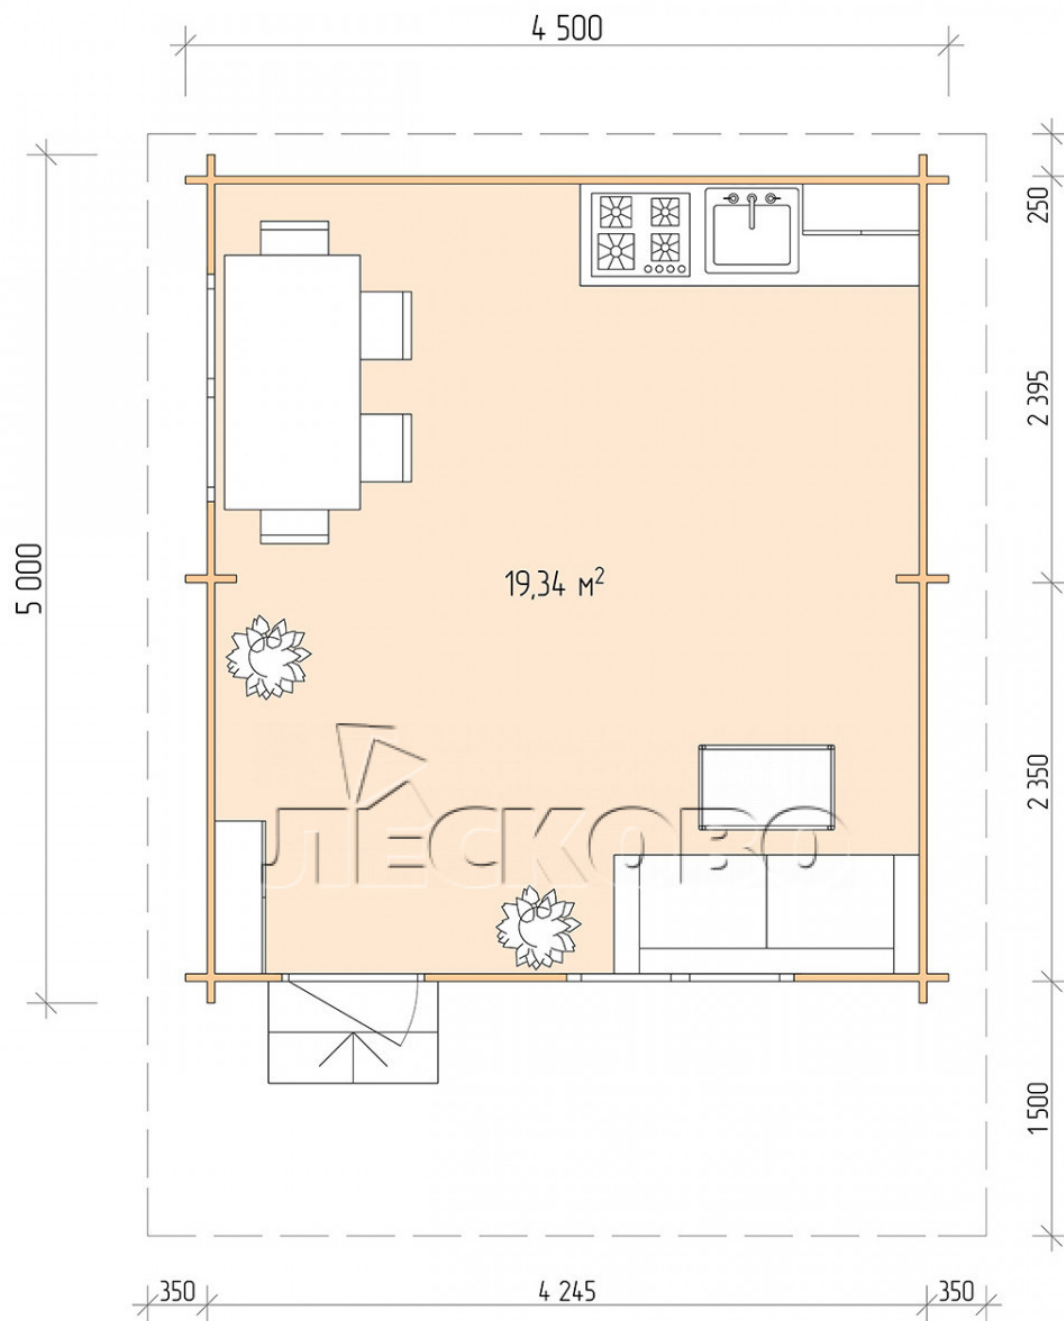

## Log Cabin "DSN" series 4.5×5

Project Dimensions

4.5 × 5 / 19.8 m<sup>2</sup>

Full house set

**3,299 €**

# Разрез

## House Kit

- Wall kit: 44 × 145mm mini-chamber drying chamber with bowls for the project. The material of the tree is spruce, pine (GOST 8486). Humidity 12-14%. The height of the walls is 2.16 m;
- Logs, lower harness: board 45 × 145 mm chamber drying 10-12%;
- Floors: floorboard 35 mm, Chamber drying;
- Ceiling: imitation of a bar 20 × 135 mm, Chamber drying;
- Wooden windows, glass 4 mm, Single. Treatment with a colorless antiseptic. Hardware;

1.34×0.91 м.2 шт.

- Wooden doors;

0.84×1.885 м.

glass.1 шт.

7. Platbands: dry planed board 20 × 100 mm;

8. Roof: shingles.

9. Skirting board 35 mm.

+7 (4942) 499-770