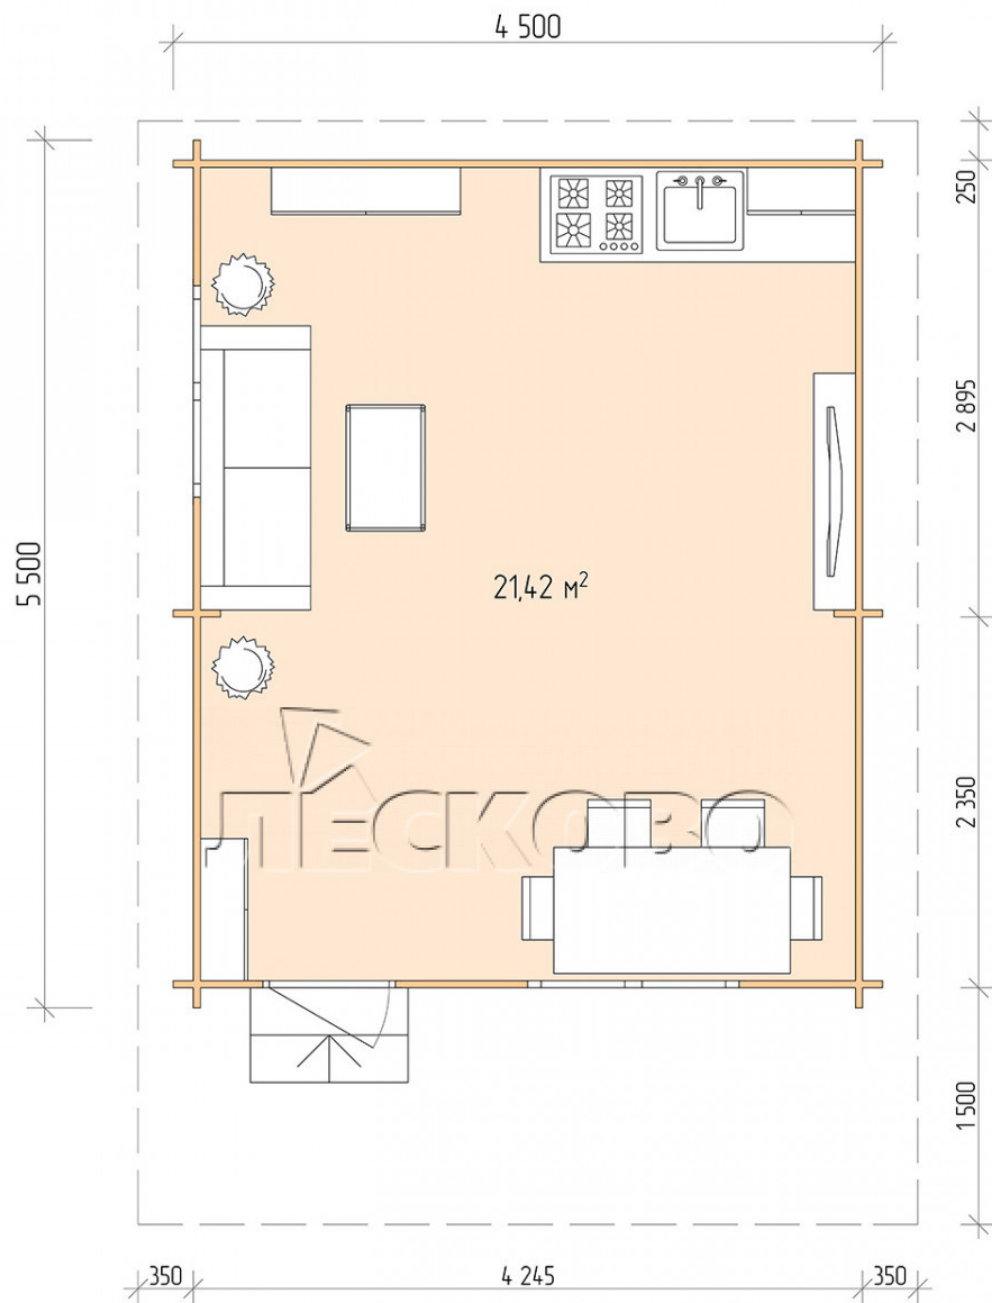

Log Cabin "DSN" series 4.5×5.5

Project Dimensions

4.5 × 5.5 / 21.9 m²

Full house set

4,637 €

Timber

45 MM

65 MM
+ 991 €

Project planning

4 500

5 500

Разрез

House Kit

- Wall kit: 44 × 145mm mini-chamber drying chamber with bowls for the project. The material of the tree is spruce, pine (GOST 8486). Humidity 12-14%. The height of the walls is 2.16 m;
- Logs, lower harness: board 45 × 145 mm chamber drying 10-12%;
- Floors: floorboard 35 mm, Chamber drying;
- Ceiling: imitation of a bar 20 × 135 mm, Chamber drying;
- Wooden windows, glass 4 mm, Single. Treatment with a colorless antiseptic. Hardware;

1.34×0.91 м.2 шт.

- Wooden doors;

0.84×1.885 м.

glass.1 шт.

7. Platbands: dry planed board 20 × 100 mm;

8. Roof: shingles.

9. Skirting board 35 mm.

+7 (4942) 499-770