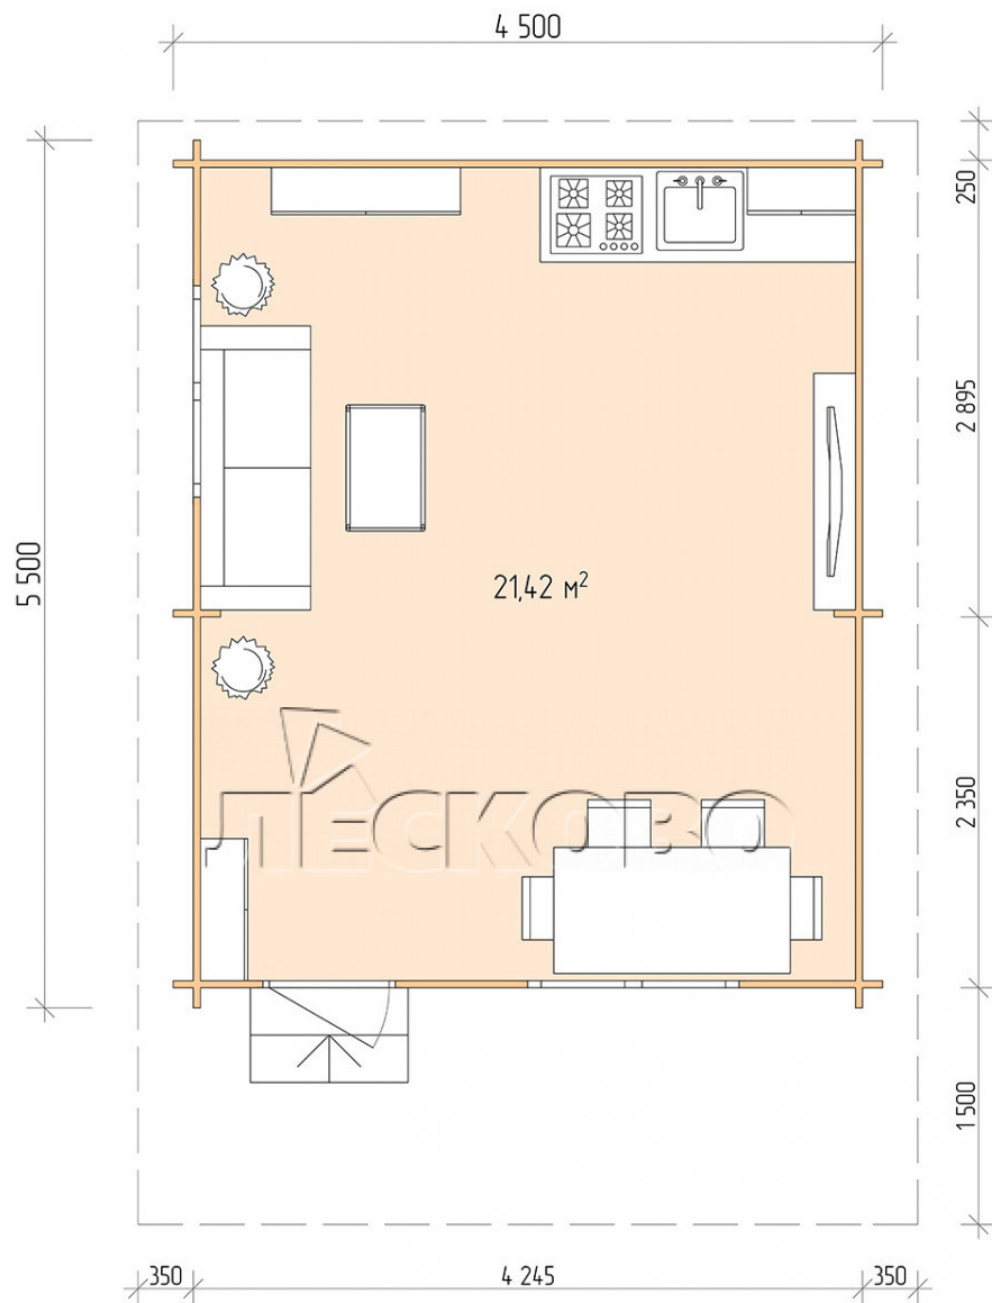

## Log Cabin "DSN" series 4.5×5.5

Project Dimensions

4.5 × 5.5 / 21.9 m<sup>2</sup>

Full house set

**3,534 €**

# Разрез

## House Kit

- Wall kit: 44 × 145mm mini-chamber drying chamber with bowls for the project. The material of the tree is spruce, pine (GOST 8486). Humidity 12-14%. The height of the walls is 2.16 m;
- Logs, lower harness: board 45 × 145 mm chamber drying 10-12%;
- Floors: floorboard 35 mm, Chamber drying;
- Ceiling: imitation of a bar 20 × 135 mm, Chamber drying;
- Wooden windows, glass 4 mm, Single. Treatment with a colorless antiseptic. Hardware;

1.34×0.91 м.2 шт.

- Wooden doors;

0.84×1.885 м.

glass.1 шт.

7. Platbands: dry planed board 20 × 100 mm;

8. Roof: shingles.

9. Skirting board 35 mm.

+7 (4942) 499-770