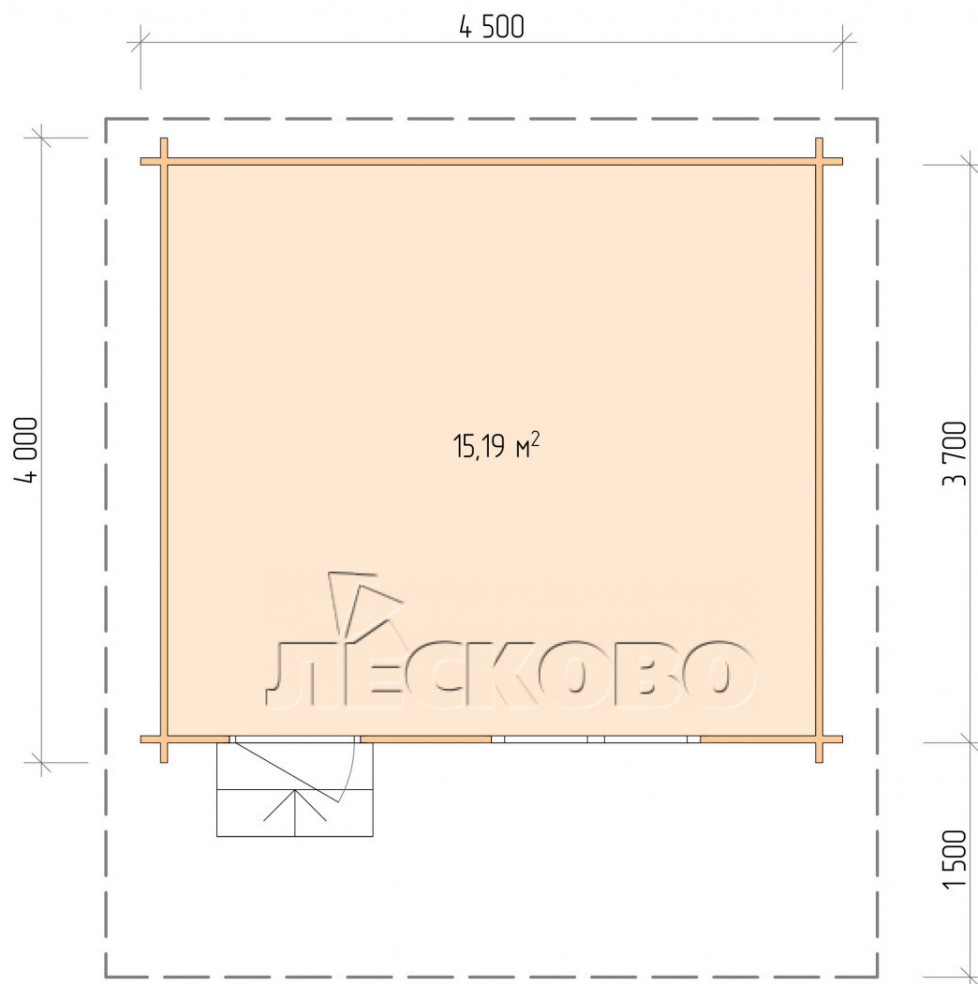

## Log Cabin "DSN" series 4.5×4

Project Dimensions

4.5 × 4 / 15.6 m<sup>2</sup>

Full house set

**3,647 €**

# Разрез

## House Kit

- Wall kit: 44 × 145mm mini-chamber drying chamber with bowls for the project. The material of the tree is spruce, pine (GOST 8486). Humidity 12-14%. The height of the walls is 2.16 m;
- Logs, lower harness: board 45 × 145 mm chamber drying 10-12%;
- Floors: floorboard 35 mm, Chamber drying;
- Ceiling: imitation of a bar 20 × 135 mm, Chamber drying;
- Wooden windows, glass 4 mm, Single. Treatment with a colorless antiseptic. Hardware;

1.34×0.91 м.1 шт.

- Wooden doors;

0.84×1.885 м.

glass.1 шт.

7. Platbands: dry planed board 20 × 100 mm;

8. Roof: shingles.

9. Skirting board 35 mm.

+7 (4942) 499-770