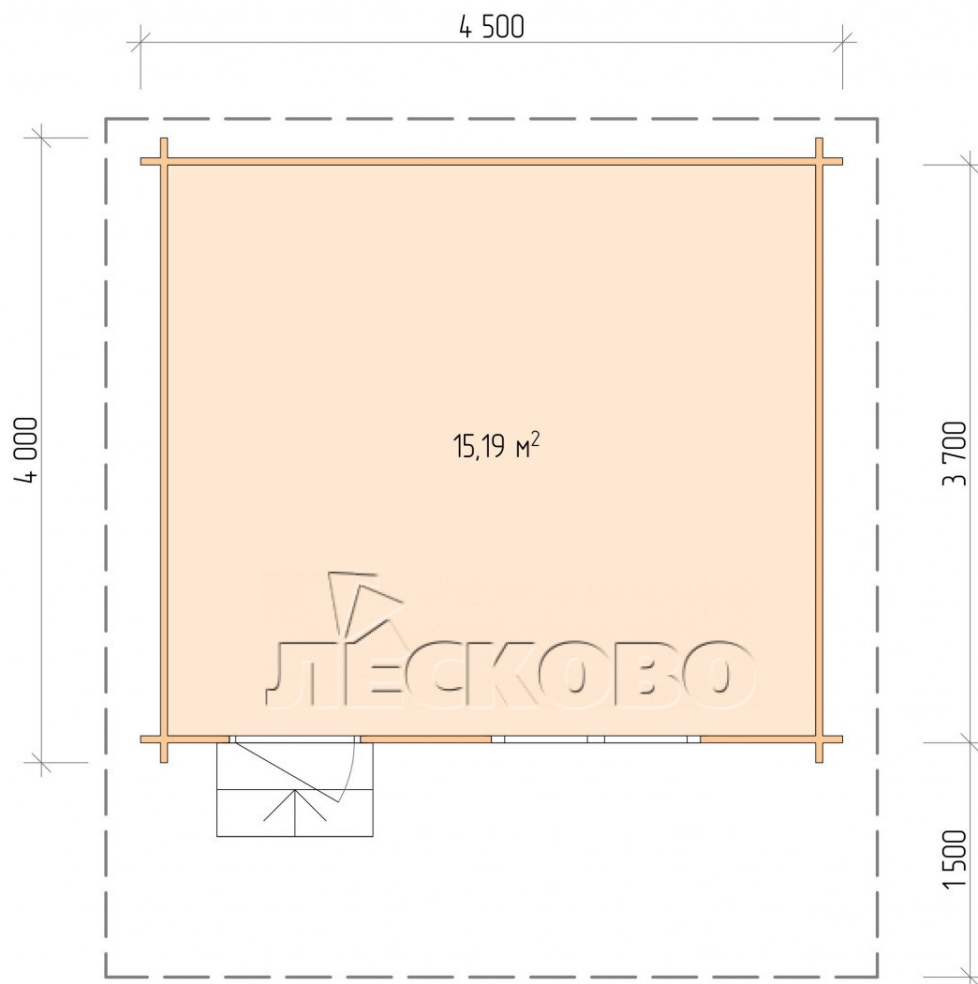

# Разрез

## House Kit

- Wall kit: 44 × 145mm mini-chamber drying chamber with bowls for the project. The material of the tree is spruce, pine (GOST 8486). Humidity 12-14%. The height of the walls is 2.16 m;
- Logs, lower harness: board 45 × 145 mm chamber drying 10-12%;
- Floors: floorboard 35 mm, Chamber drying;
- Ceiling: imitation of a bar 20 × 135 mm, Chamber drying;
- Wooden windows, glass 4 mm, Single. Treatment with a colorless antiseptic. Hardware;

1.34×0.91 м.1 шт.

- Wooden doors;

0.84×1.885 м.

glass.1 шт.

7. Platbands: dry planed board 20 × 100 mm;

8. Roof: shingles.

9. Skirting board 35 mm.

+7 (4942) 499-770