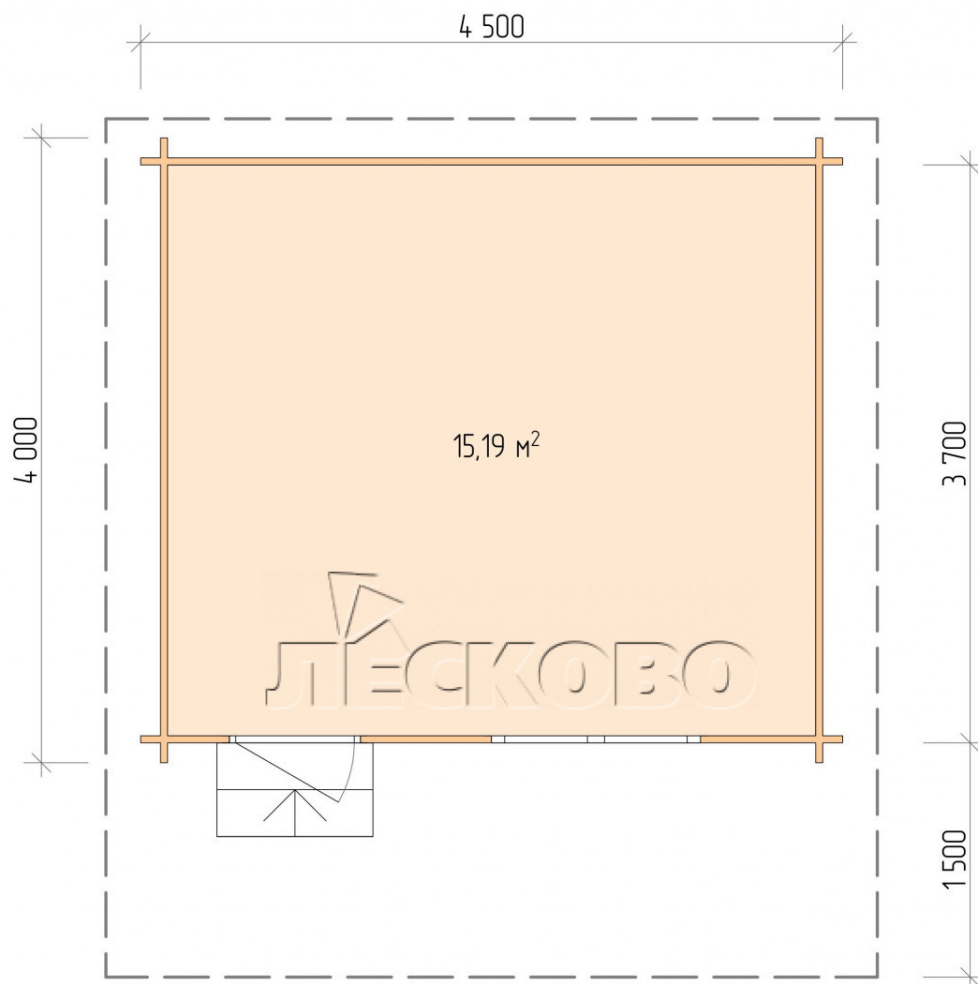

Log Cabin "DSN" series 4.5×4

Project Dimensions

4.5 × 4 / 15.6 m²

Full house set

2,976 €

Timber

45 MM

65 MM
+ 666 €

Project planning

4 500

4 000

15,19
M²

Разрез

House Kit

- Wall kit: 44 × 145mm mini-chamber drying chamber with bowls for the project. The material of the tree is spruce, pine (GOST 8486). Humidity 12-14%. The height of the walls is 2.16 m;
- Logs, lower harness: board 45 × 145 mm chamber drying 10-12%;
- Floors: floorboard 35 mm, Chamber drying;
- Ceiling: imitation of a bar 20 × 135 mm, Chamber drying;
- Wooden windows, glass 4 mm, Single. Treatment with a colorless antiseptic. Hardware;

1.34×0.91 м.1 шт.

- Wooden doors;

0.84×1.885 м.

glass.1 шт.

7. Platbands: dry planed board 20 × 100 mm;

8. Roof: shingles.

9. Skirting board 35 mm.

+7 (4942) 499-770