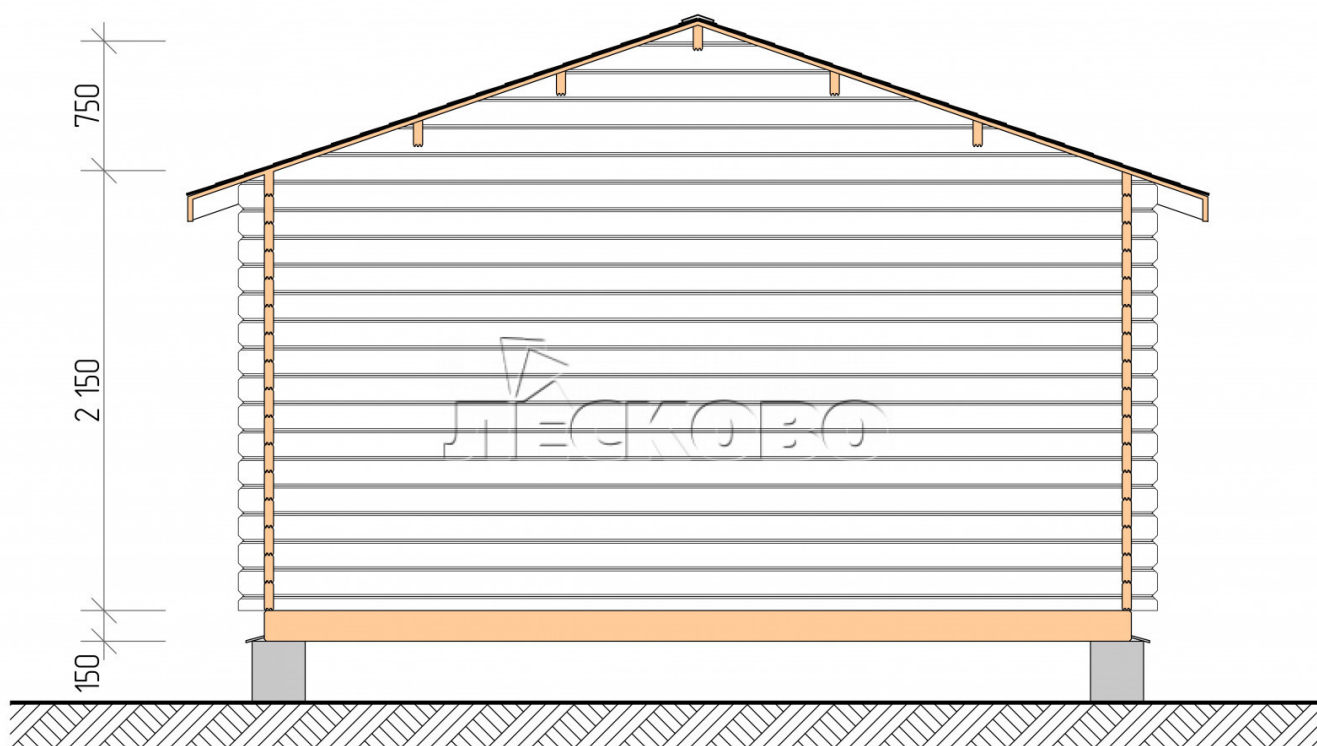

Log Cabin "DSN" series 4.5×4

Project Dimensions

4.5 × 4 / 15.6 m²

Full house set

2,976 €

Timber

45 MM

65 MM
+ 666 €

Project planning

4 500

4 000

15,19
M²

Разрез

House Kit

- Wall kit: 44 × 145mm mini-chamber drying chamber with bowls for the project. The material of the tree is spruce, pine (GOST 8486). Humidity 12-14%. The height of the walls is 2.16 m;
- Logs, lower harness: board 45 × 145 mm chamber drying 10-12%;
- Floors: floorboard 35 mm, Chamber drying;
- Ceiling: imitation of a bar 20 × 135 mm, Chamber drying;
- Wooden windows, glass 4 mm, Single. Treatment with a colorless antiseptic. Hardware;

1.34×0.91 м.1 шт.

- Wooden doors;

0.84×1.885 м.

glass.1 шт.

7. Platbands: dry planed board 20 × 100 mm;

8. Roof: shingles.

9. Skirting board 35 mm.

+7 (4942) 499-770