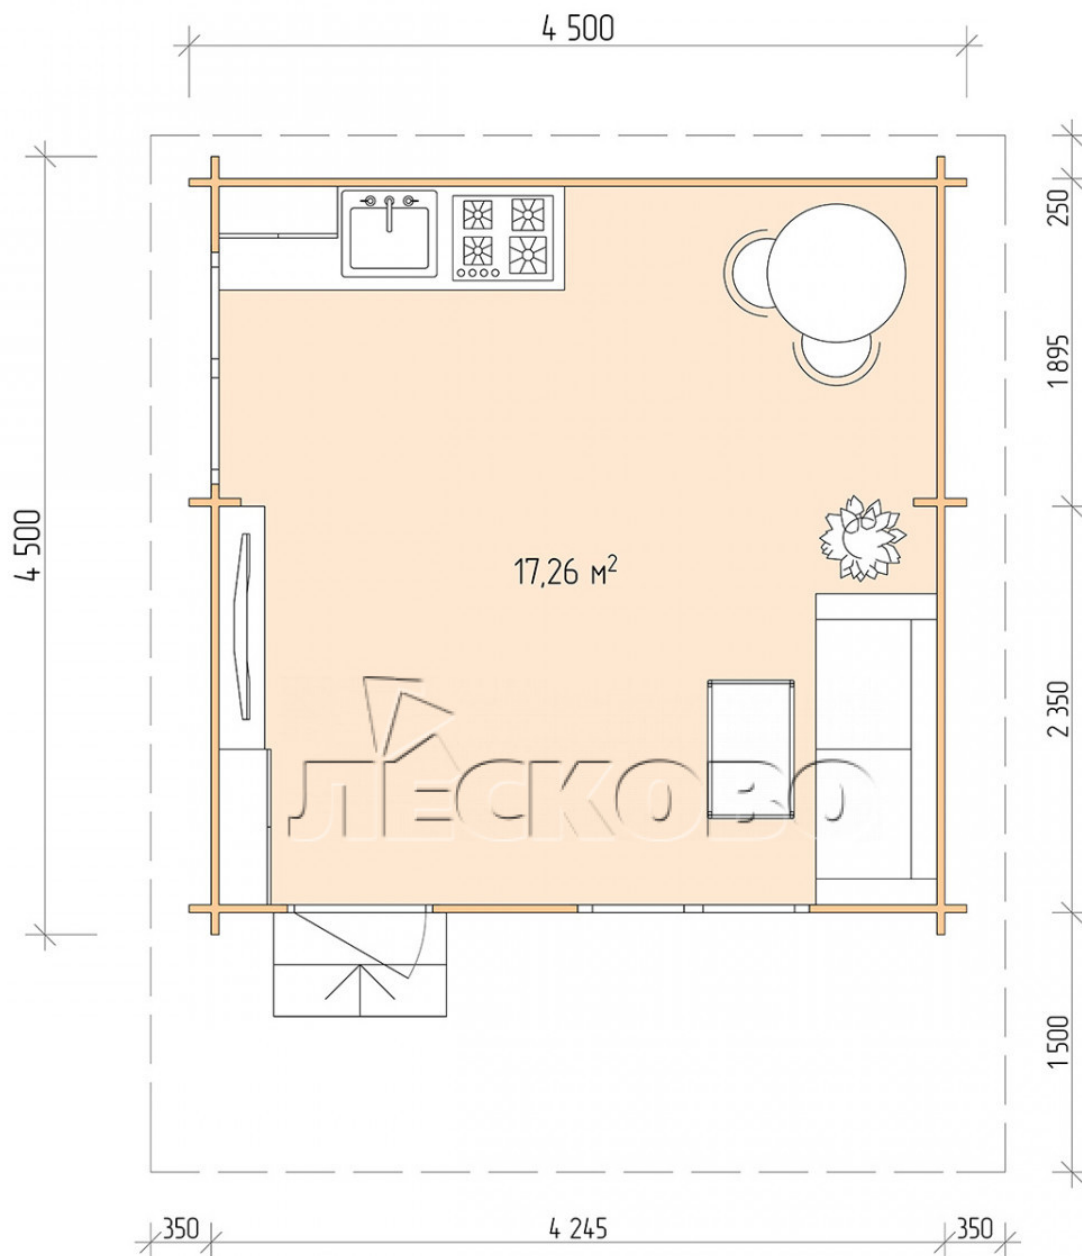

House Kit

- Wall kit: 44 × 145mm mini-chamber drying chamber with bowls for the project. The material of the tree is spruce, pine (GOST 8486). Humidity 12-14%. The height of the walls is 2.16 m;
- Logs, lower harness: board 45 × 145 mm chamber drying 10-12%;
- Floors: floorboard 35 mm, Chamber drying;
- Ceiling: imitation of a bar 20 × 135 mm, Chamber drying;
- Wooden windows, glass 4 mm, Single. Treatment with a colorless antiseptic. Hardware;