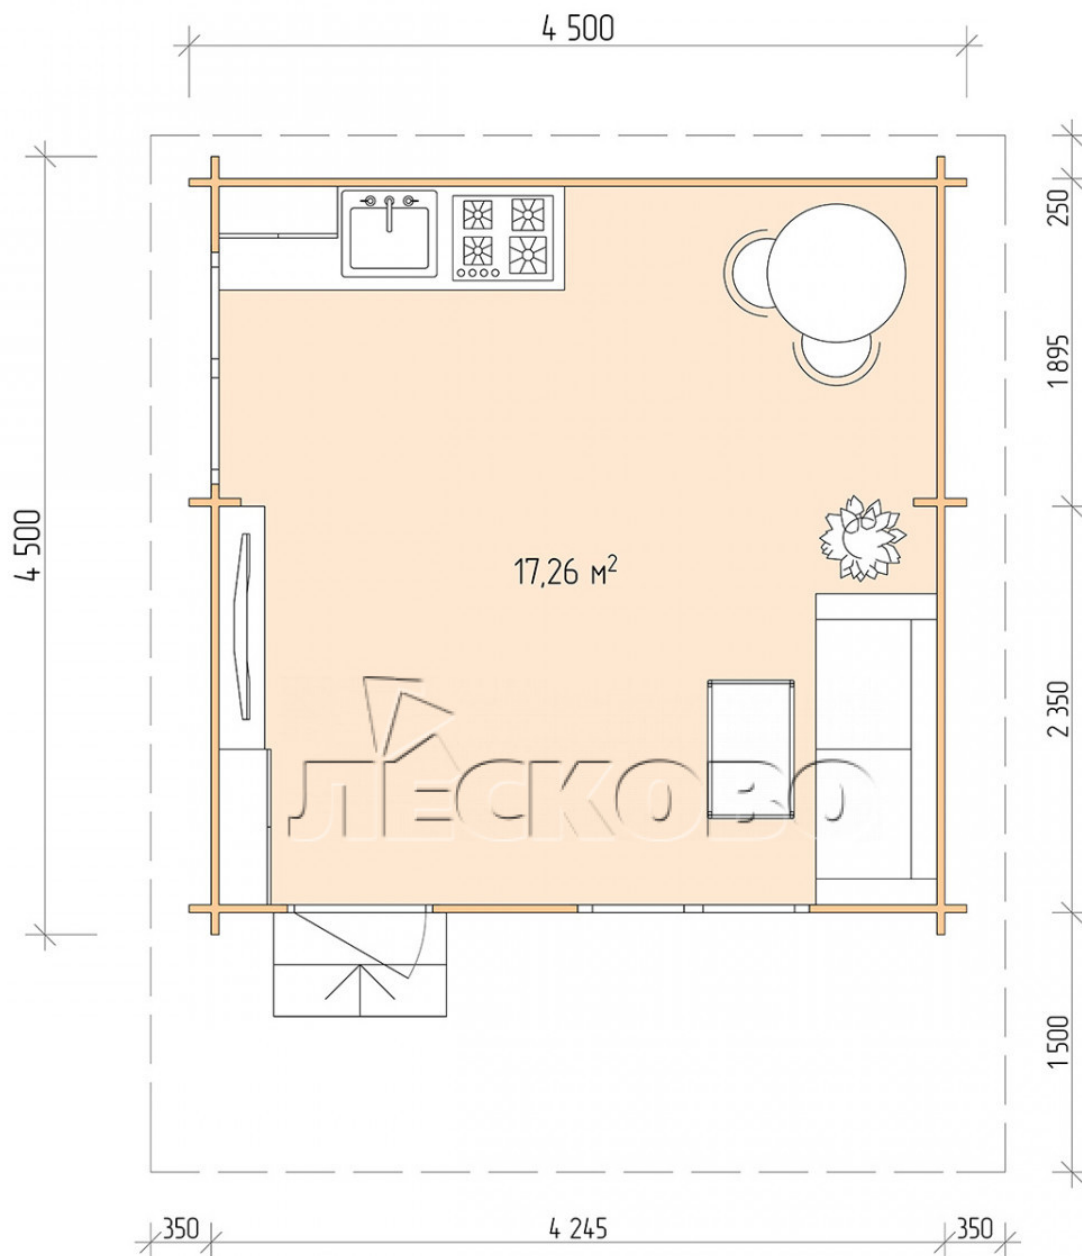

Log Cabin "DSN" series 4.5×4.5

Project Dimensions

4.5 × 4.5 / 17.7 m²

Full house set

4,109 €

Timber

45 MM

65 MM
+ 891 €

Project planning

4 500

4 500

Разрез

House Kit

- Wall kit: 44 × 145mm mini-chamber drying chamber with bowls for the project. The material of the tree is spruce, pine (GOST 8486). Humidity 12-14%. The height of the walls is 2.16 m;
- Logs, lower harness: board 45 × 145 mm chamber drying 10-12%;
- Floors: floorboard 35 mm, Chamber drying;
- Ceiling: imitation of a bar 20 × 135 mm, Chamber drying;
- Wooden windows, glass 4 mm, Single. Treatment with a colorless antiseptic. Hardware;

1.34×0.91 м.2 шт.

- Wooden doors;

0.84×1.885 м.

glass.1 шт.

7. Platbands: dry planed board 20 × 100 mm;

8. Roof: shingles.

9. Skirting board 35 mm.

+7 (4942) 499-770