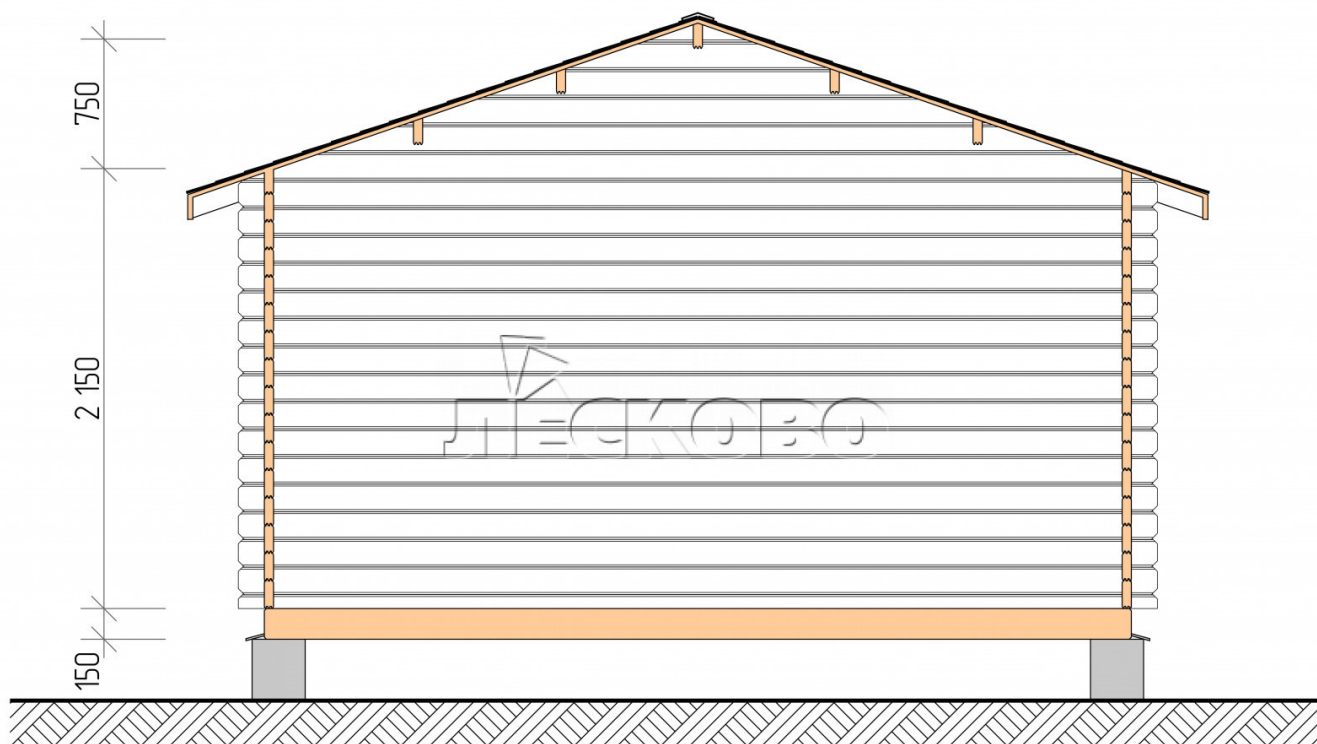

Дачный дом серия "ДСН" 4.5×3 с навесом 1,5м.

Project Dimensions

4.5 × 3 / 11.4 m²

Full house set

2,994 €

Timber

45 mm

65 mm
+ 677 €

Project planning

4 500

3 000

Разрез

House Kit

- Wall kit: 44 × 145mm mini-chamber drying chamber with bowls for the project. The material of the tree is spruce, pine (GOST 8486). Humidity 12-14%. The height of the walls is 2.16 m;
- Logs, lower harness: board 45 × 145 mm chamber drying 10-12%;
- Floors: floorboard 35 mm, Chamber drying;
- Ceiling: imitation of a bar 20 × 135 mm, Chamber drying;
- Wooden windows, glass 4 mm, Single. Treatment with a colorless antiseptic. Hardware;

1.34×0.91 м.1 шт.

- Wooden doors;

0.84×1.885 м.

glass.1 шт.

7. Platbands: dry planed board 20 × 100 mm;

8. Roof: shingles.

9. Skirting board 35 mm.

+7 (4942) 499-770