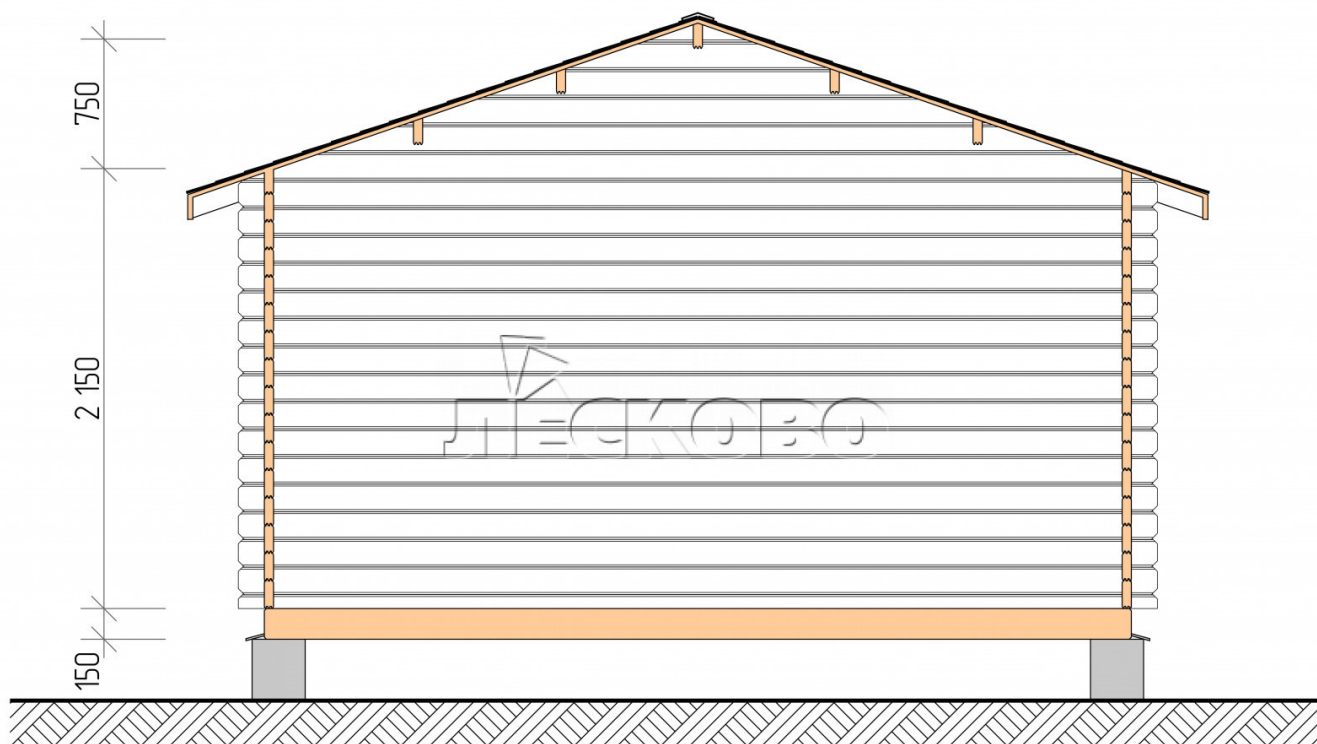

Дачный дом серия "ДСН" 4.5×3 с навесом 1,5м.

Project Dimensions

4.5 × 3 / 11.4 m²

Full house set

2,427 €

Timber

45 mm

65 mm
+ 542 €

Project planning

4 500

3 000

11,03
M²

Разрез

House Kit

- Wall kit: 44 × 145mm mini-chamber drying chamber with bowls for the project. The material of the tree is spruce, pine (GOST 8486). Humidity 12-14%. The height of the walls is 2.16 m;
- Logs, lower harness: board 45 × 145 mm chamber drying 10-12%;
- Floors: floorboard 35 mm, Chamber drying;
- Ceiling: imitation of a bar 20 × 135 mm, Chamber drying;
- Wooden windows, glass 4 mm, Single. Treatment with a colorless antiseptic. Hardware;

1.34×0.91 м.1 шт.

- Wooden doors;

0.84×1.885 м.

glass.1 шт.

7. Platbands: dry planed board 20 × 100 mm;

8. Roof: shingles.

9. Skirting board 35 mm.

+7 (4942) 499-770