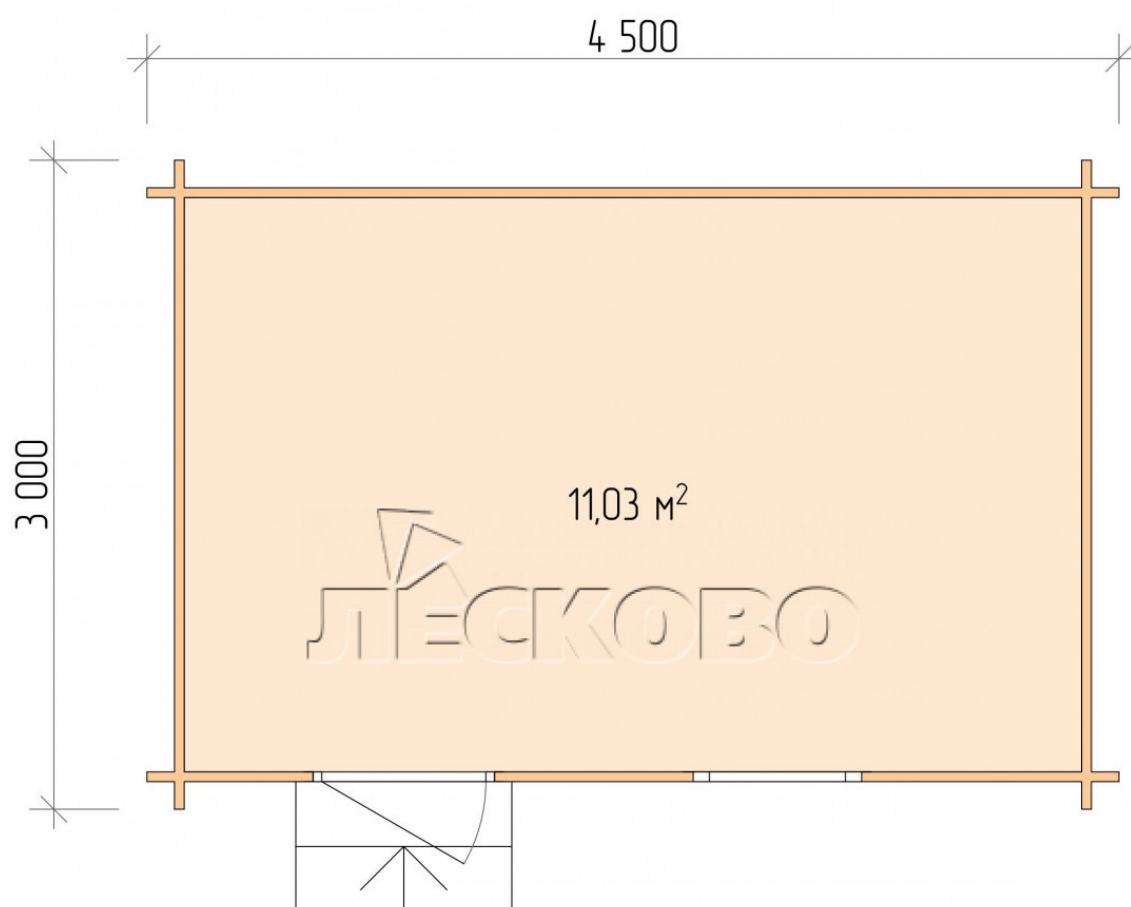

Дачный дом серия "ДСН" 4.5×3 с навесом 1,5м.

Project Dimensions

4.5 × 3 / 11.4 m²

Full house set

2,427 €

Timber

45 mm

65 mm
+ 542 €

Project planning

4 500

3 000

11,03
M²

Разрез

House Kit

- Wall kit: 44 × 145mm mini-chamber drying chamber with bowls for the project. The material of the tree is spruce, pine (GOST 8486). Humidity 12-14%. The height of the walls is 2.16 m;
- Logs, lower harness: board 45 × 145 mm chamber drying 10-12%;
- Floors: floorboard 35 mm, Chamber drying;
- Ceiling: imitation of a bar 20 × 135 mm, Chamber drying;
- Wooden windows, glass 4 mm, Single. Treatment with a colorless antiseptic. Hardware;

1.34×0.91 м.1 шт.

- Wooden doors;

0.84×1.885 м.

glass.1 шт.

7. Platbands: dry planed board 20 × 100 mm;

8. Roof: shingles.

9. Skirting board 35 mm.

+7 (4942) 499-770