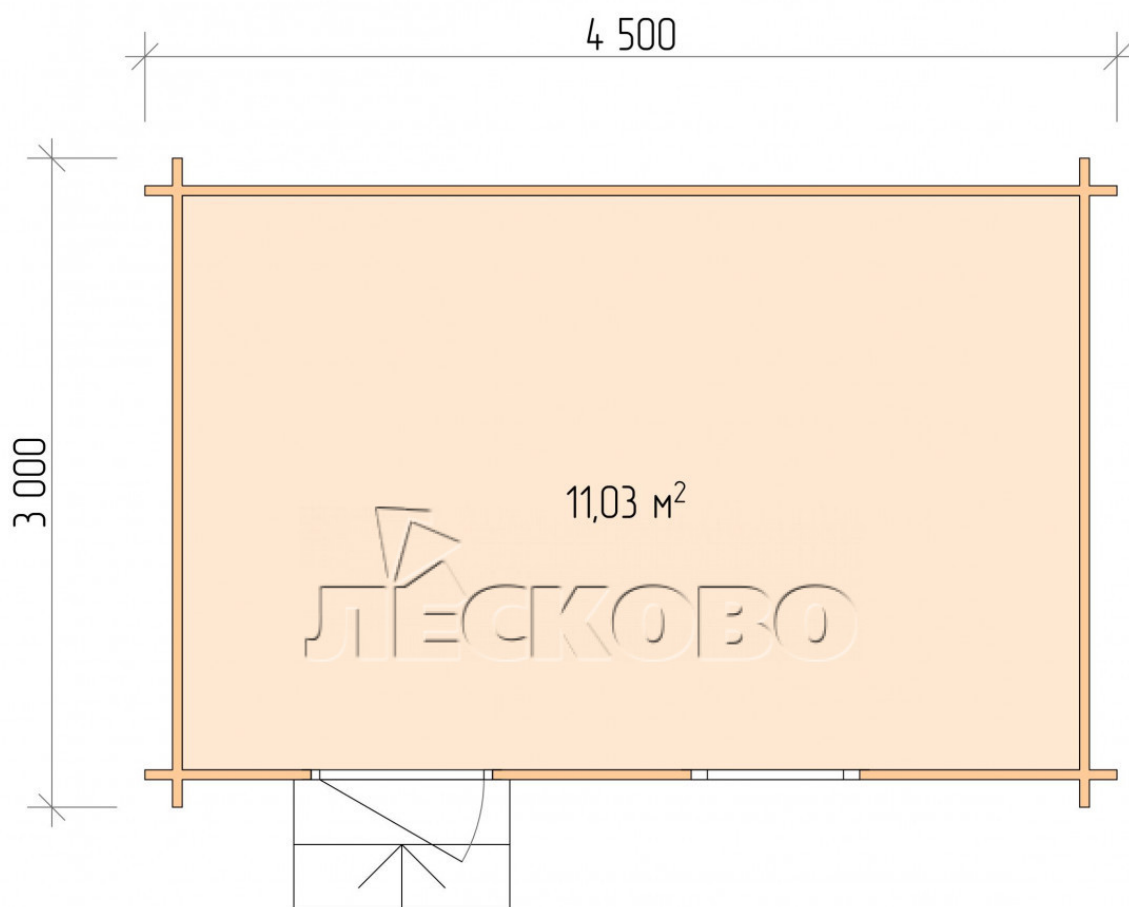

Дачный дом серия "ДСН" 4.5×3 с навесом 1,5м.

Project Dimensions

4.5 × 3 / 11.4 m²

Full house set

2,994 €

Timber

45 mm

65 mm
+ 677 €

Project planning

4 500

3 000

Разрез

House Kit

- Wall kit: 44 × 145mm mini-chamber drying chamber with bowls for the project. The material of the tree is spruce, pine (GOST 8486). Humidity 12-14%. The height of the walls is 2.16 m;
- Logs, lower harness: board 45 × 145 mm chamber drying 10-12%;
- Floors: floorboard 35 mm, Chamber drying;
- Ceiling: imitation of a bar 20 × 135 mm, Chamber drying;
- Wooden windows, glass 4 mm, Single. Treatment with a colorless antiseptic. Hardware;

1.34×0.91 м.1 шт.

- Wooden doors;

0.84×1.885 м.

glass.1 шт.

7. Platbands: dry planed board 20 × 100 mm;

8. Roof: shingles.

9. Skirting board 35 mm.

+7 (4942) 499-770