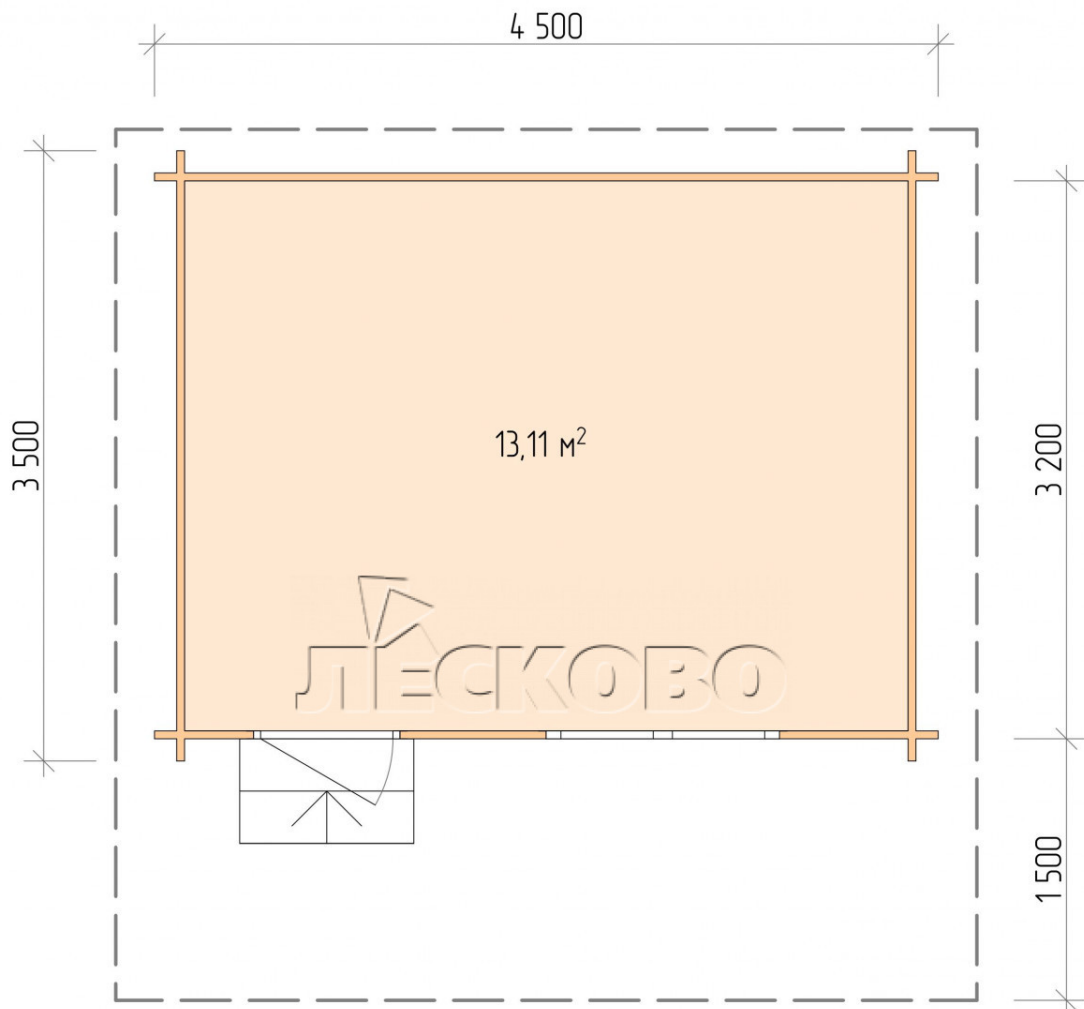

## Log Cabin "DSN" series 4.5×3.5

Project Dimensions

4.5 × 3.5 / 13.5 m<sup>2</sup>

Full house set

**2,640 €**

# Разрез

1.34×0.91 м.1 шт.

- Wooden doors;

0.84×1.885 м.

glass.1 шт.

7. Platbands: dry planed board 20 × 100 mm;

8. Roof: shingles.

9. Skirting board 35 mm.

+7 (4942) 499-770