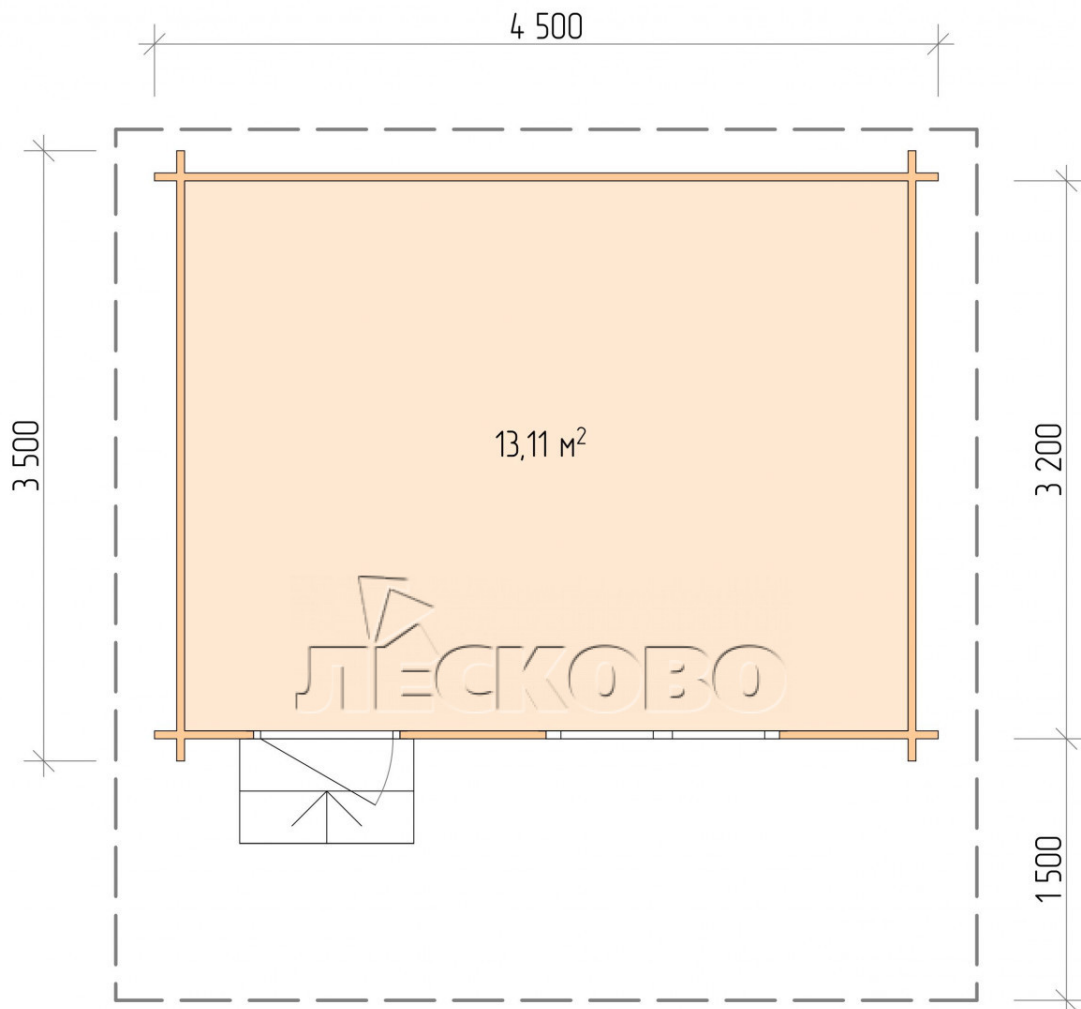

Log Cabin "DSN" series 4.5×3.5

Project Dimensions

4.5 × 3.5 / 13.5 m²

Full house set

3,207 €

Timber

45 mm

65 mm
+ 724 €

Project planning

4 500

3 500

Разрез

House Kit

- Wall kit: 44 × 145mm mini-chamber drying chamber with bowls for the project. The material of the tree is spruce, pine (GOST 8486). Humidity 12-14%. The height of the walls is 2.16 m;
- Logs, lower harness: board 45 × 145 mm chamber drying 10-12%;
- Floors: floorboard 35 mm, Chamber drying;
- Ceiling: imitation of a bar 20 × 135 mm, Chamber drying;
- Wooden windows, glass 4 mm, Single. Treatment with a colorless antiseptic. Hardware;

1.34×0.91 м.1 шт.

- Wooden doors;

0.84×1.885 м.

glass.1 шт.

7. Platbands: dry planed board 20 × 100 mm;

8. Roof: shingles.

9. Skirting board 35 mm.

+7 (4942) 499-770