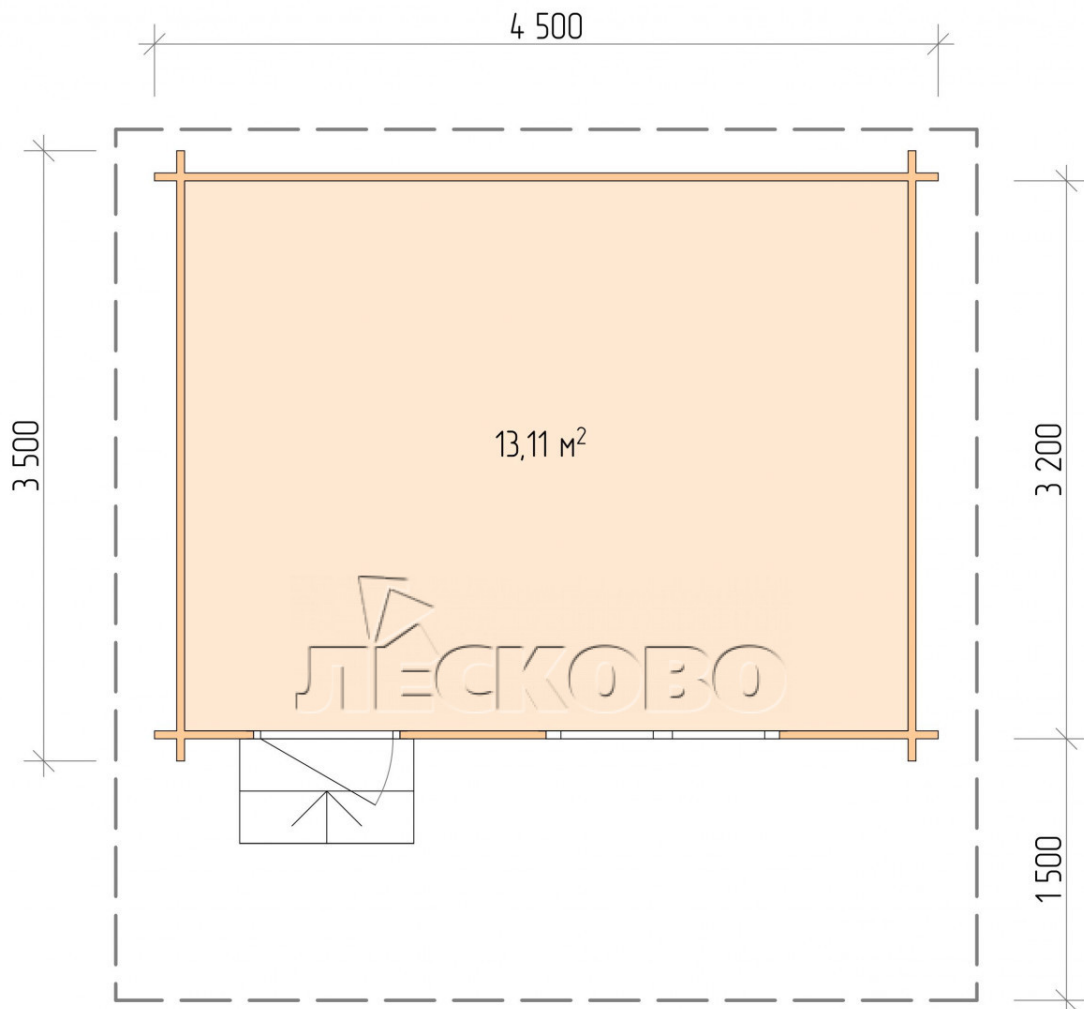

Log Cabin "DSN" series 4.5×3.5

Project Dimensions

4.5 × 3.5 / 13.5 m²

Full house set

2,738 €

Timber

45 mm

65 mm
+ 608 €

Project planning

4 500

3 500

Разрез

House Kit

- Wall kit: 44 × 145mm mini-chamber drying chamber with bowls for the project. The material of the tree is spruce, pine (GOST 8486). Humidity 12-14%. The height of the walls is 2.16 m;
- Logs, lower harness: board 45 × 145 mm chamber drying 10-12%;
- Floors: floorboard 35 mm, Chamber drying;
- Ceiling: imitation of a bar 20 × 135 mm, Chamber drying;
- Wooden windows, glass 4 mm, Single. Treatment with a colorless antiseptic. Hardware;

1.34×0.91 м.1 шт.

- Wooden doors;

0.84×1.885 м.

glass.1 шт.

7. Platbands: dry planed board 20 × 100 mm;

8. Roof: shingles.

9. Skirting board 35 mm.

+7 (4942) 499-770