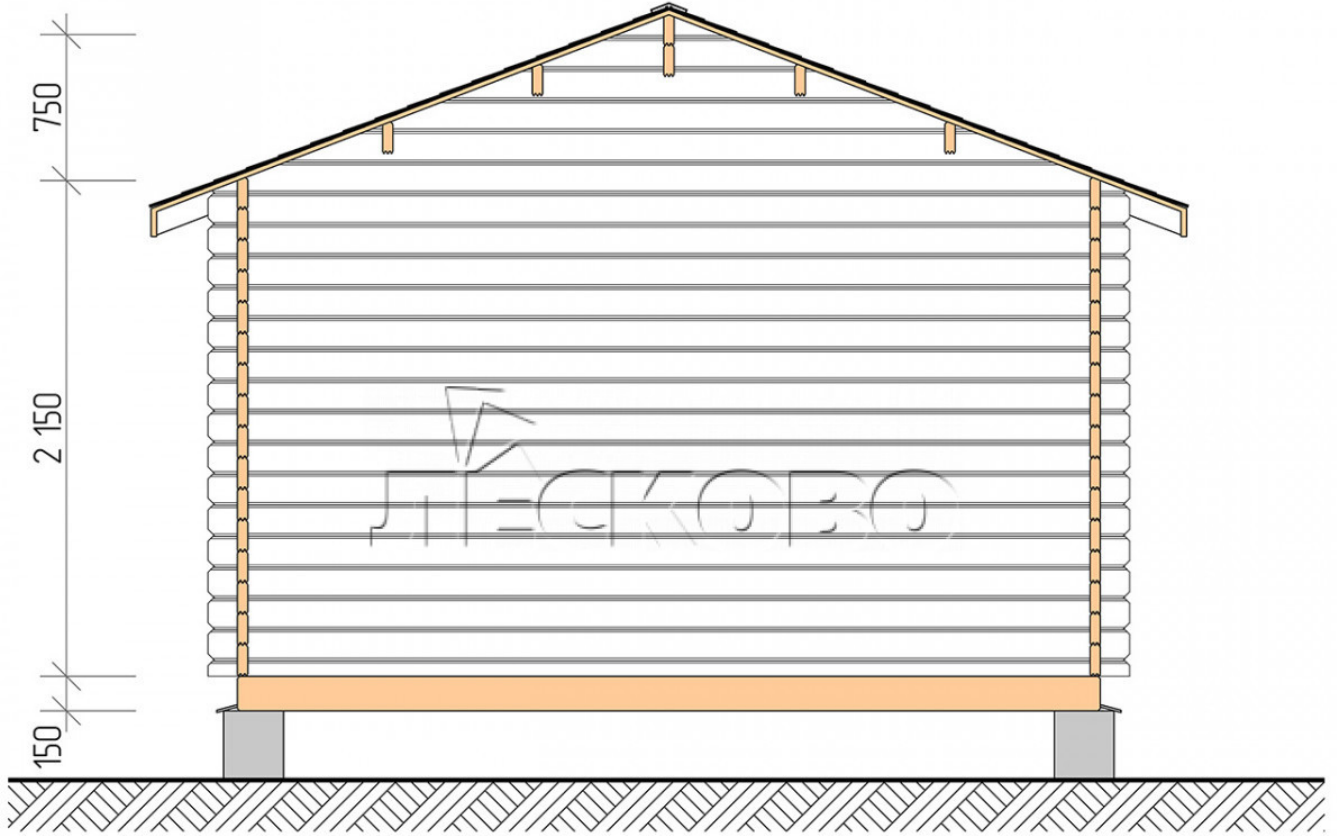

Log Cabin "DSN" series 4×6

Project Dimensions

4 × 6 / 21.1 m²

Full house set

4,593 €

Timber

45 MM

65 MM
+ 1,022 €

Project planning

4 000

6 000

Разрез

House Kit

- Wall kit: 44 × 145mm mini-chamber drying chamber with bowls for the project. The material of the tree is spruce, pine (GOST 8486). Humidity 12-14%. The height of the walls is 2.16 m;
- Logs, lower harness: board 45 × 145 mm chamber drying 10-12%;
- Floors: floorboard 35 mm, Chamber drying;
- Ceiling: imitation of a bar 20 × 135 mm, Chamber drying;
- Wooden windows, glass 4 mm, Single. Treatment with a colorless antiseptic. Hardware;

1.34×0.91 м.2 шт.

- Wooden doors;

0.84×1.885 м.

glass.1 шт.

7. Platbands: dry planed board 20 × 100 mm;

8. Roof: shingles.

9. Skirting board 35 mm.

+7 (4942) 499-770