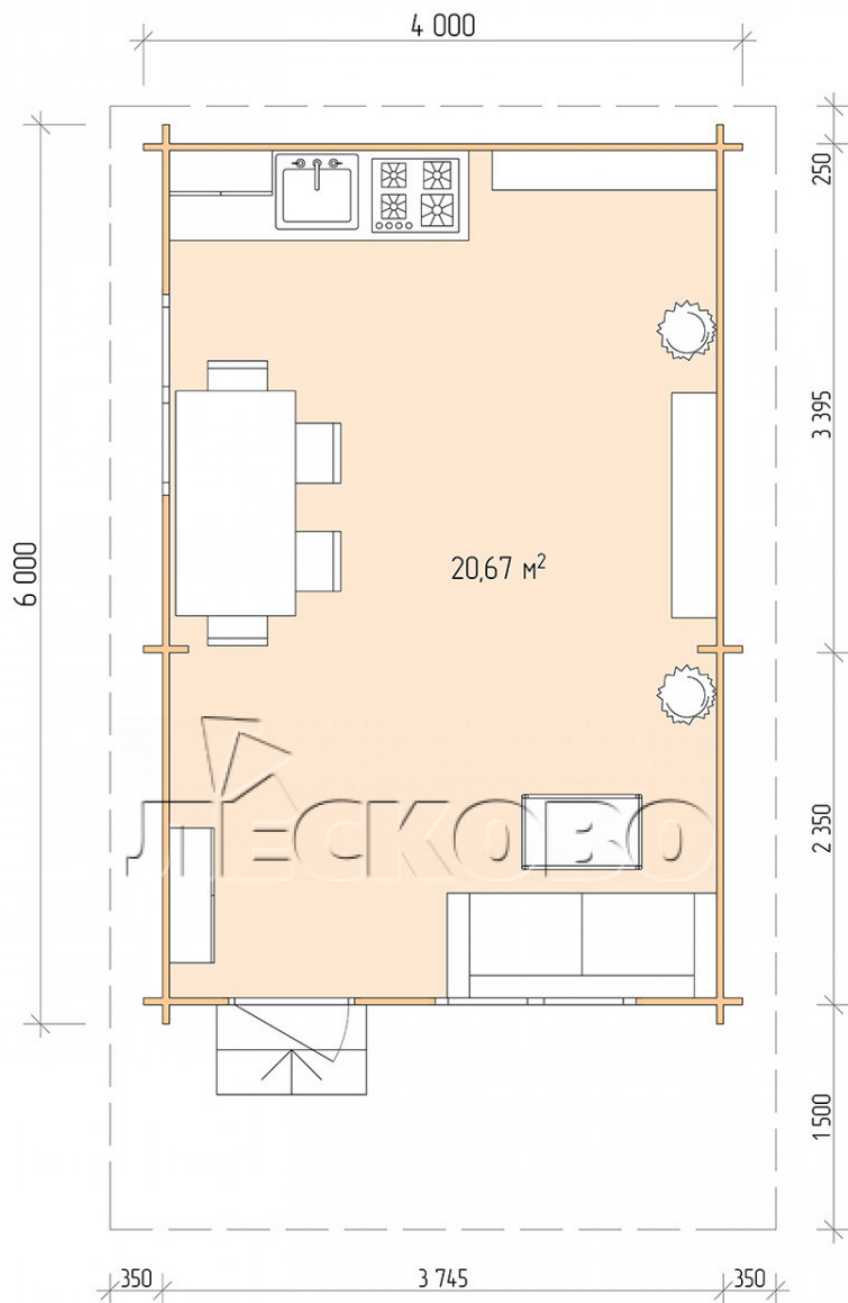

Log Cabin "DSN" series 4×6

Project Dimensions

4 × 6 / 21.1 m²

Full house set

4,593 €

Timber

45 MM

65 MM
+ 1,022 €

Project planning

4 000

6 000

Разрез

House Kit

- Wall kit: 44 × 145mm mini-chamber drying chamber with bowls for the project. The material of the tree is spruce, pine (GOST 8486). Humidity 12-14%. The height of the walls is 2.16 m;
- Logs, lower harness: board 45 × 145 mm chamber drying 10-12%;
- Floors: floorboard 35 mm, Chamber drying;
- Ceiling: imitation of a bar 20 × 135 mm, Chamber drying;
- Wooden windows, glass 4 mm, Single. Treatment with a colorless antiseptic. Hardware;

1.34×0.91 м.2 шт.

- Wooden doors;

0.84×1.885 м.

glass.1 шт.

7. Platbands: dry planed board 20 × 100 mm;

8. Roof: shingles.

9. Skirting board 35 mm.

+7 (4942) 499-770