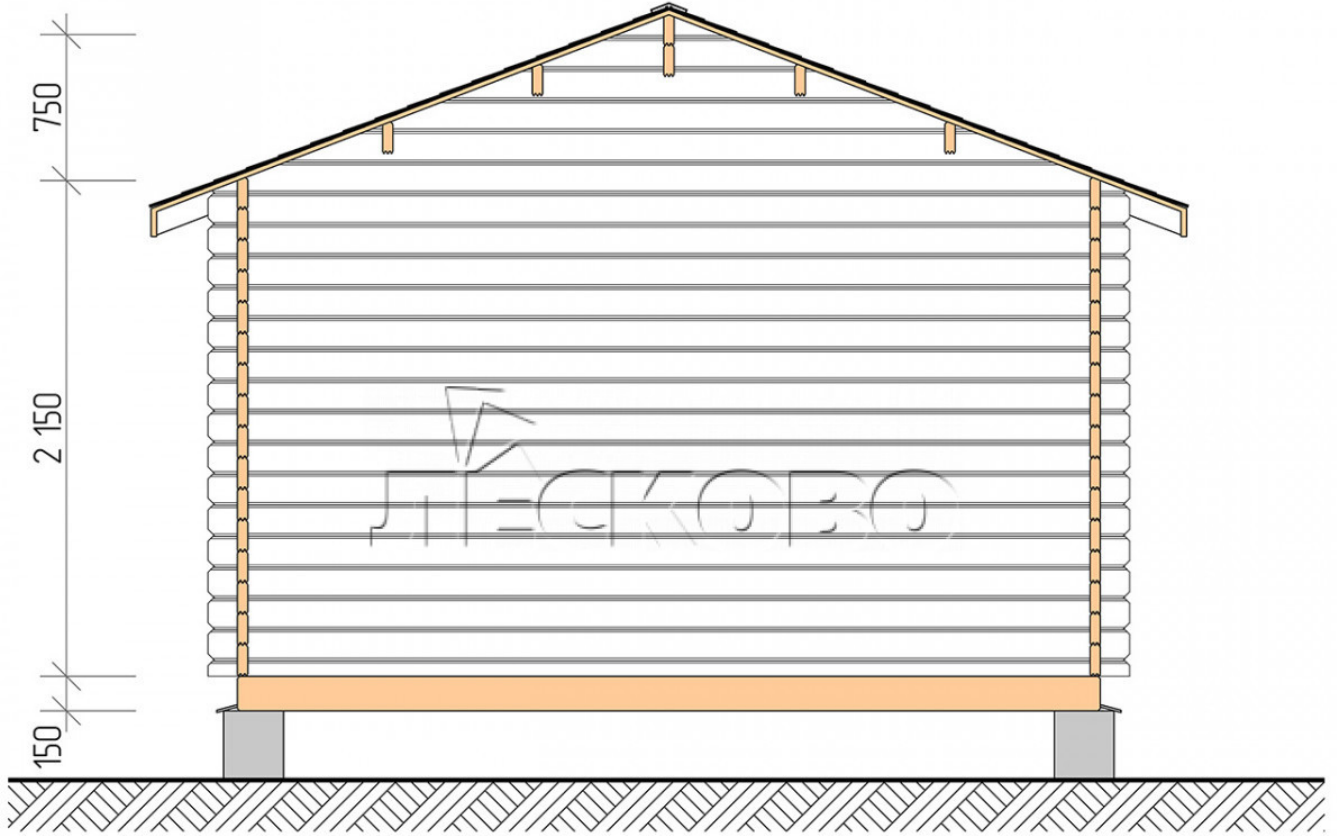

Log Cabin "DSN" series 4×6

Project Dimensions

4 × 6 / 21.1 m²

Full house set

3,645 €

Timber

45 MM

65 MM
+ 800 €

Project planning

4 000

6 000

Разрез

House Kit

- Wall kit: 44 × 145mm mini-chamber drying chamber with bowls for the project. The material of the tree is spruce, pine (GOST 8486). Humidity 12-14%. The height of the walls is 2.16 m;
- Logs, lower harness: board 45 × 145 mm chamber drying 10-12%;
- Floors: floorboard 35 mm, Chamber drying;
- Ceiling: imitation of a bar 20 × 135 mm, Chamber drying;
- Wooden windows, glass 4 mm, Single. Treatment with a colorless antiseptic. Hardware;

1.34×0.91 м.2 шт.

- Wooden doors;

0.84×1.885 м.

glass.1 шт.

7. Platbands: dry planed board 20 × 100 mm;

8. Roof: shingles.

9. Skirting board 35 mm.

+7 (4942) 499-770