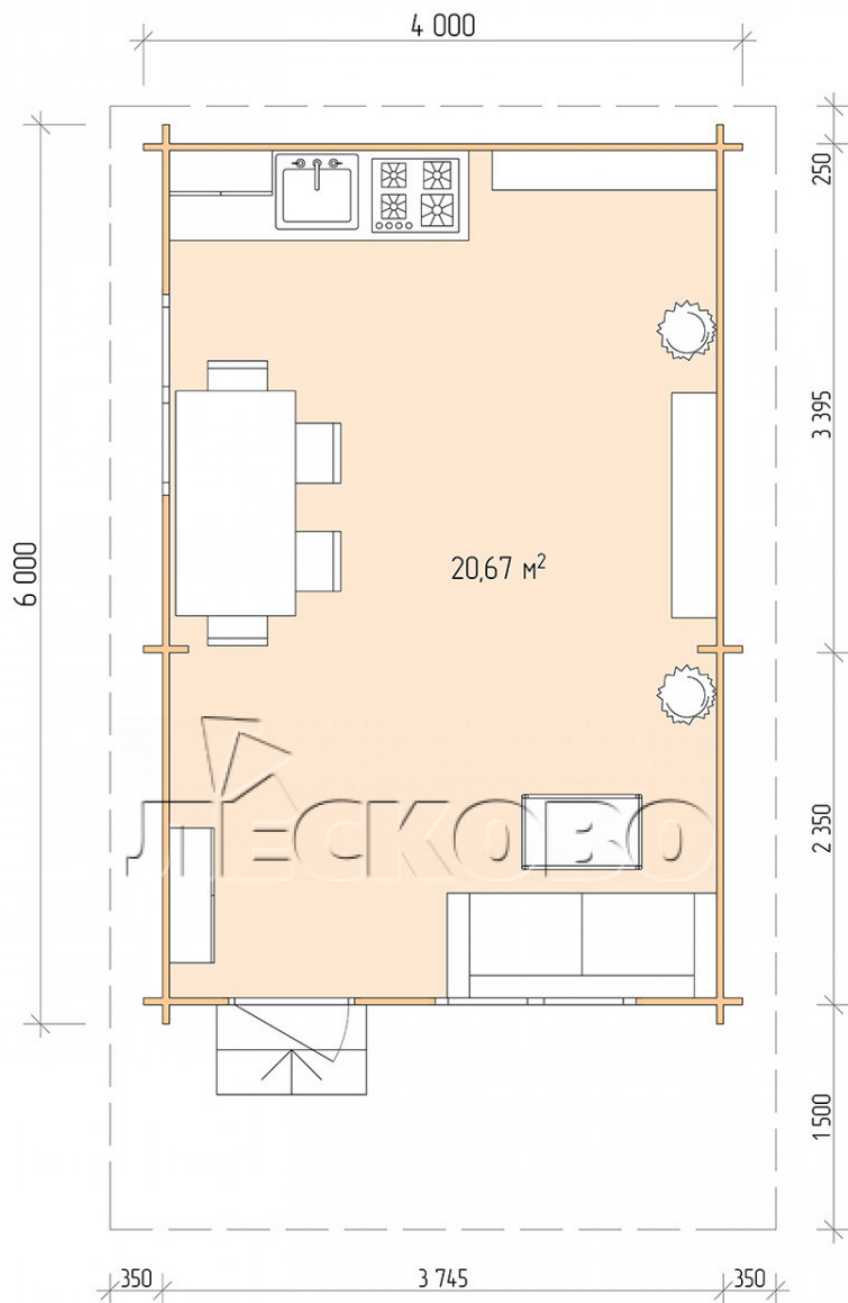

Log Cabin "DSN" series 4×6

Project Dimensions

4 × 6 / 21.1 m²

Full house set

3,645 €

Timber

45 MM

65 MM
+ 800 €

Project planning

4 000

6 000

Разрез

House Kit

- Wall kit: 44 × 145mm mini-chamber drying chamber with bowls for the project. The material of the tree is spruce, pine (GOST 8486). Humidity 12-14%. The height of the walls is 2.16 m;
- Logs, lower harness: board 45 × 145 mm chamber drying 10-12%;
- Floors: floorboard 35 mm, Chamber drying;
- Ceiling: imitation of a bar 20 × 135 mm, Chamber drying;
- Wooden windows, glass 4 mm, Single. Treatment with a colorless antiseptic. Hardware;

1.34×0.91 м.2 шт.

- Wooden doors;

0.84×1.885 м.

glass.1 шт.

7. Platbands: dry planed board 20 × 100 mm;

8. Roof: shingles.

9. Skirting board 35 mm.

+7 (4942) 499-770