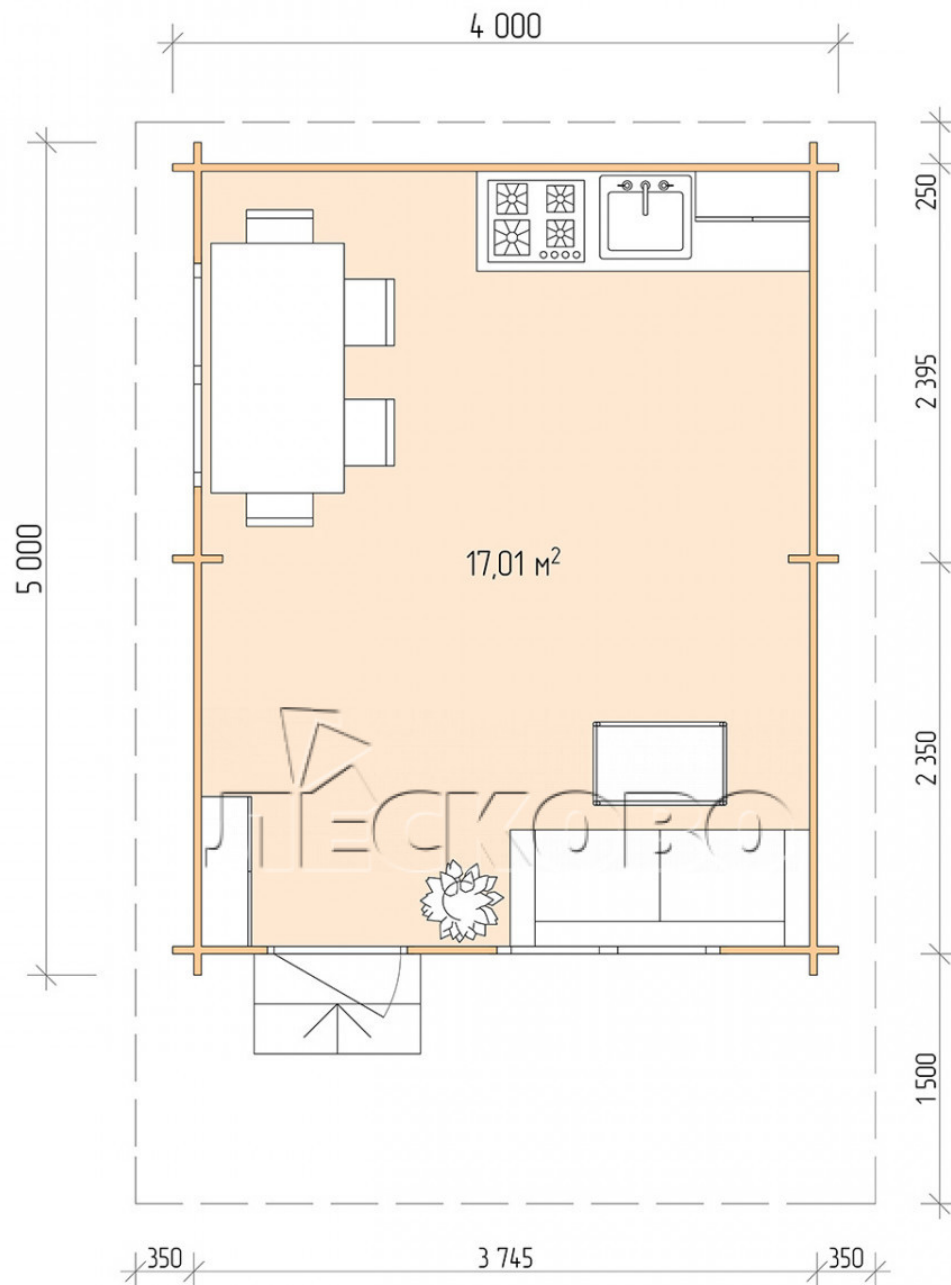

Log Cabin "DSN" series 4×5

Project Dimensions

4 × 5 / 17.4 m²

Full house set

4,084 €

Timber

45 MM

65 MM
+ 921 €

Project planning

4 000

5 000

17,01
M²

Разрез

House Kit

- Wall kit: 44 × 145mm mini-chamber drying chamber with bowls for the project. The material of the tree is spruce, pine (GOST 8486). Humidity 12-14%. The height of the walls is 2.16 m;
- Logs, lower harness: board 45 × 145 mm chamber drying 10-12%;
- Floors: floorboard 35 mm, Chamber drying;
- Ceiling: imitation of a bar 20 × 135 mm, Chamber drying;
- Wooden windows, glass 4 mm, Single. Treatment with a colorless antiseptic. Hardware;

1.34×0.91 м.2 шт.

- Wooden doors;

0.84×1.885 м.

glass.1 шт.

7. Platbands: dry planed board 20 × 100 mm;

8. Roof: shingles.

9. Skirting board 35 mm.

+7 (4942) 499-770