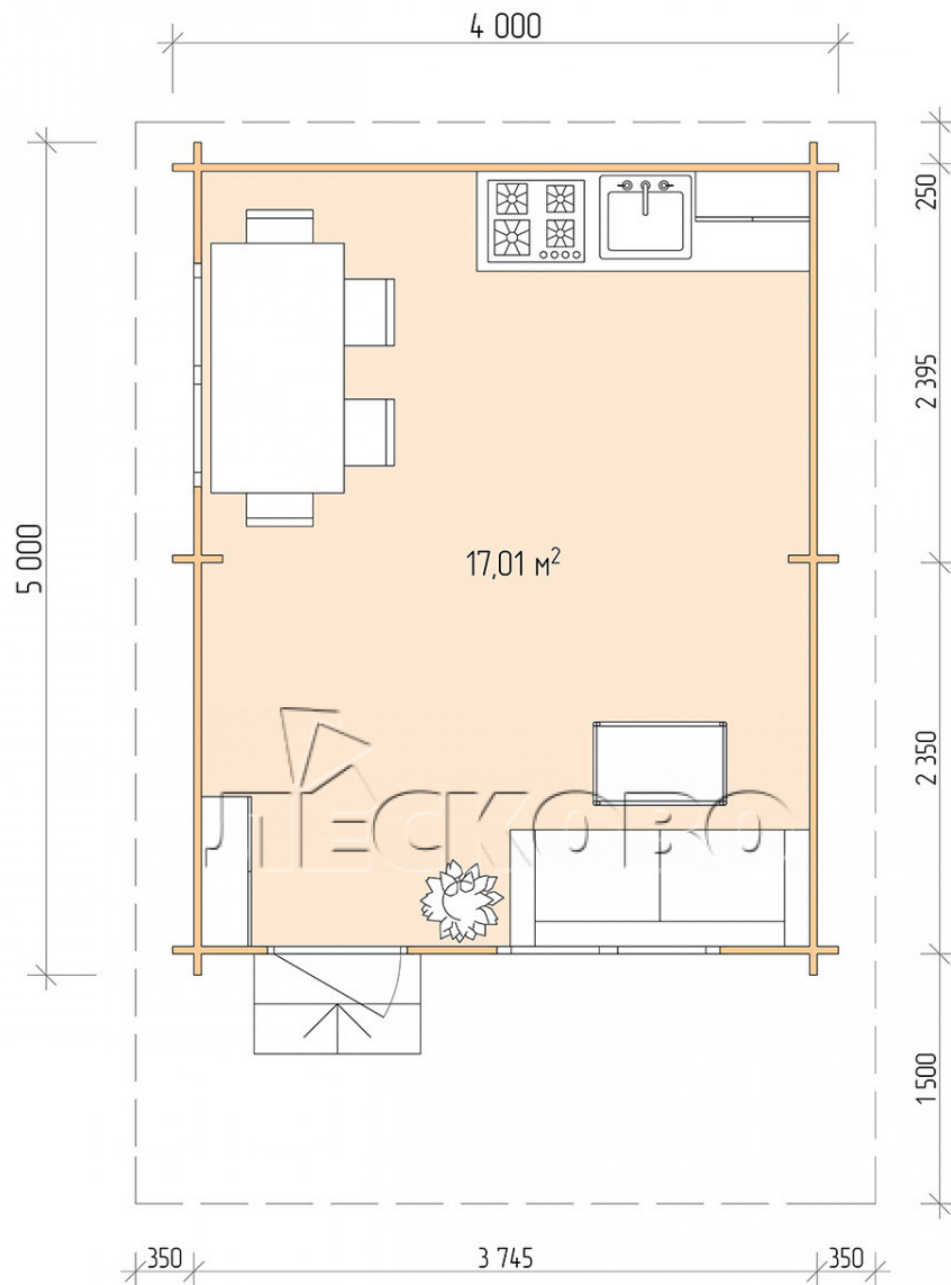

## Log Cabin "DSN" series 4×5

Project Dimensions

4 × 5 / 17.4 m<sup>2</sup>

Full house set

**3,396 €**

# Разрез

## House Kit

- Wall kit: 44 × 145mm mini-chamber drying chamber with bowls for the project. The material of the tree is spruce, pine (GOST 8486). Humidity 12-14%. The height of the walls is 2.16 m;
- Logs, lower harness: board 45 × 145 mm chamber drying 10-12%;
- Floors: floorboard 35 mm, Chamber drying;
- Ceiling: imitation of a bar 20 × 135 mm, Chamber drying;
- Wooden windows, glass 4 mm, Single. Treatment with a colorless antiseptic. Hardware;

1.34×0.91 м.2 шт.

- Wooden doors;

0.84×1.885 м.

glass.1 шт.

7. Platbands: dry planed board 20 × 100 mm;

8. Roof: shingles.

9. Skirting board 35 mm.

+7 (4942) 499-770