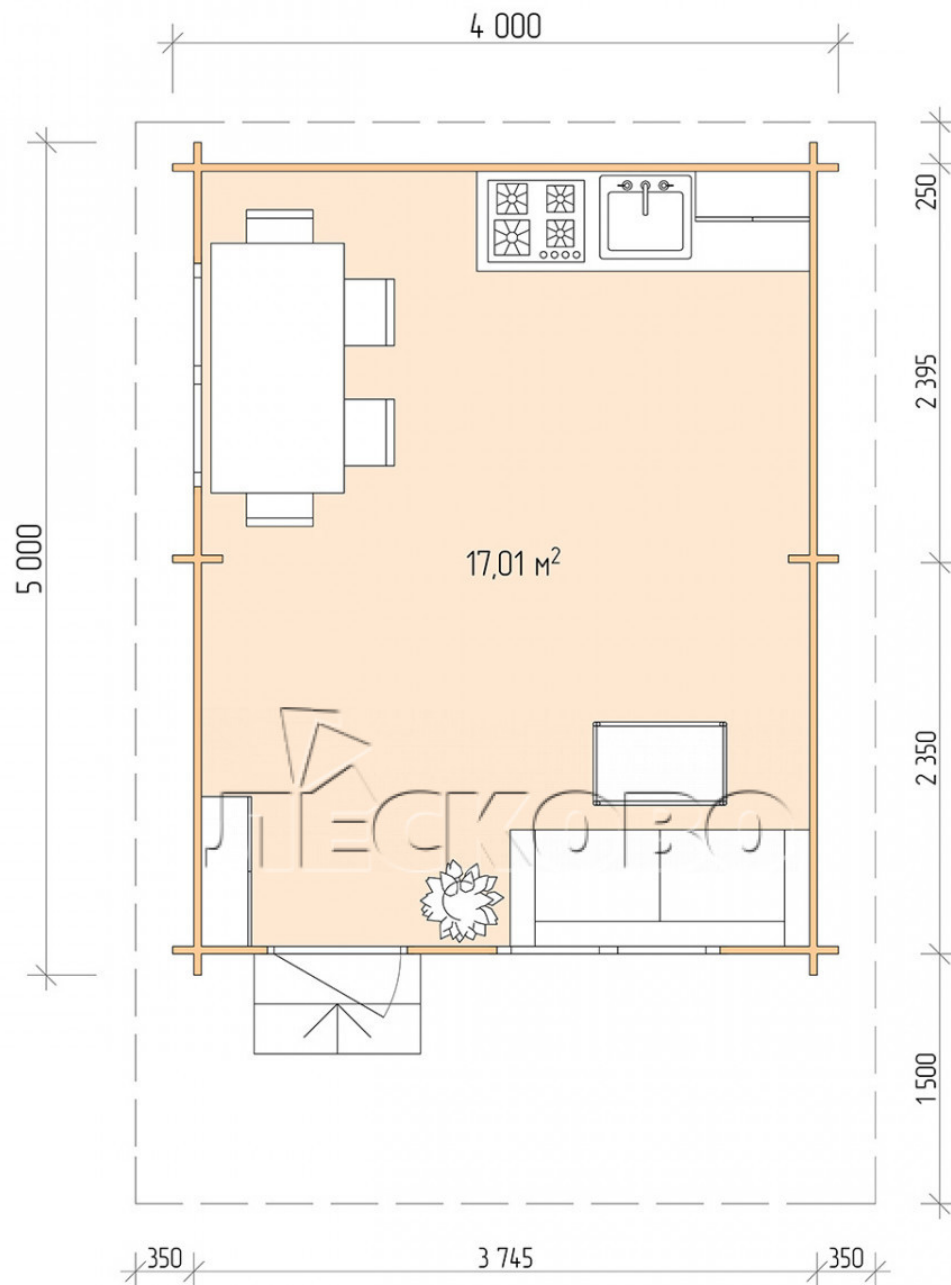

House Kit

- Wall kit: 44 × 145mm mini-chamber drying chamber with bowls for the project. The material of the tree is spruce, pine (GOST 8486). Humidity 12-14%. The height of the walls is 2.16 m;
- Logs, lower harness: board 45 × 145 mm chamber drying 10-12%;
- Floors: floorboard 35 mm, Chamber drying;
- Ceiling: imitation of a bar 20 × 135 mm, Chamber drying;
- Wooden windows, glass 4 mm, Single. Treatment with a colorless antiseptic. Hardware;