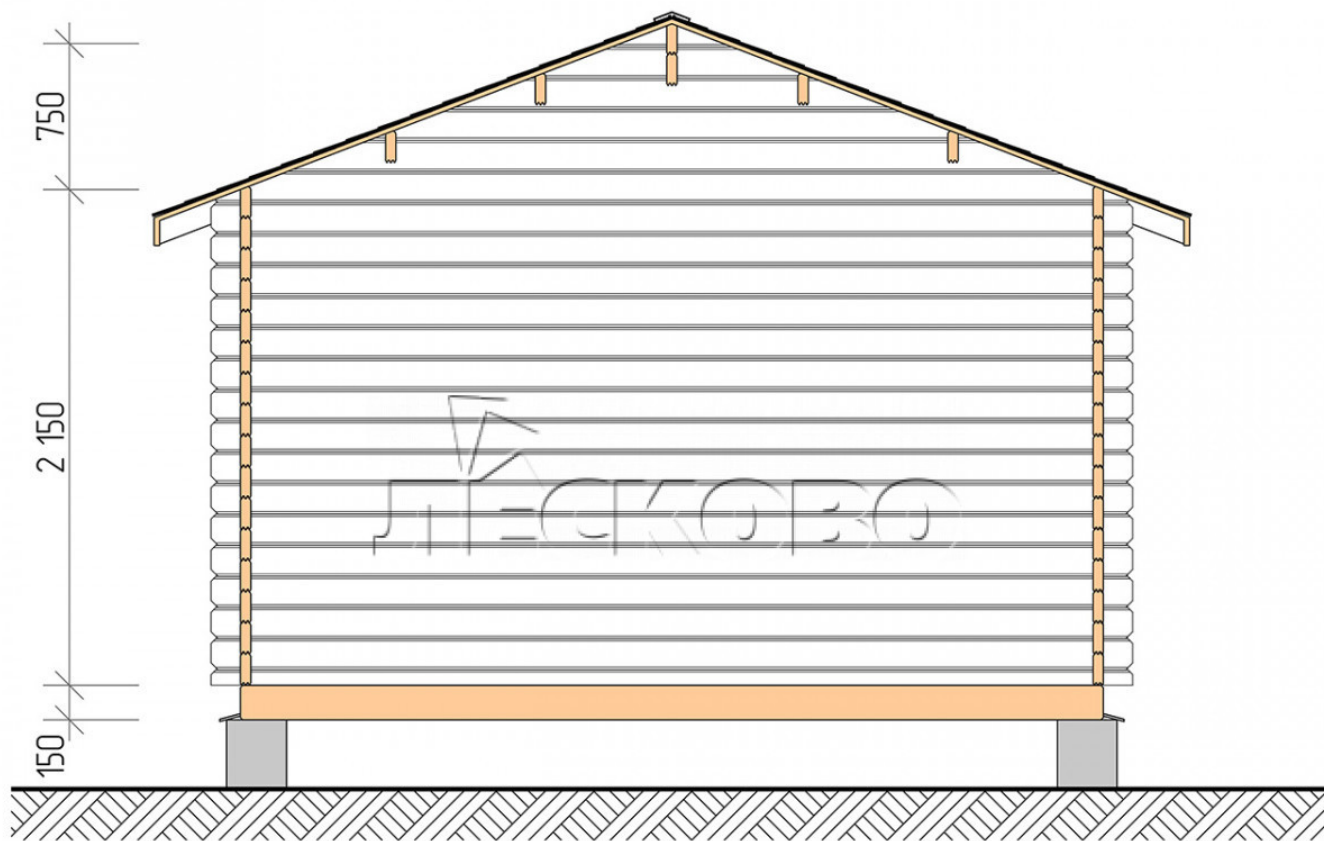

Log Cabin "DSN" series 4×5

Project Dimensions

4 × 5 / 17.4 m²

Full house set

4,084 €

Timber

45 MM

65 MM
+ 921 €

Project planning

4 000

5 000

17,01
M²

Разрез

House Kit

- Wall kit: 44 × 145mm mini-chamber drying chamber with bowls for the project. The material of the tree is spruce, pine (GOST 8486). Humidity 12-14%. The height of the walls is 2.16 m;
- Logs, lower harness: board 45 × 145 mm chamber drying 10-12%;
- Floors: floorboard 35 mm, Chamber drying;
- Ceiling: imitation of a bar 20 × 135 mm, Chamber drying;
- Wooden windows, glass 4 mm, Single. Treatment with a colorless antiseptic. Hardware;

1.34×0.91 м.2 шт.

- Wooden doors;

0.84×1.885 м.

glass.1 шт.

7. Platbands: dry planed board 20 × 100 mm;

8. Roof: shingles.

9. Skirting board 35 mm.

+7 (4942) 499-770