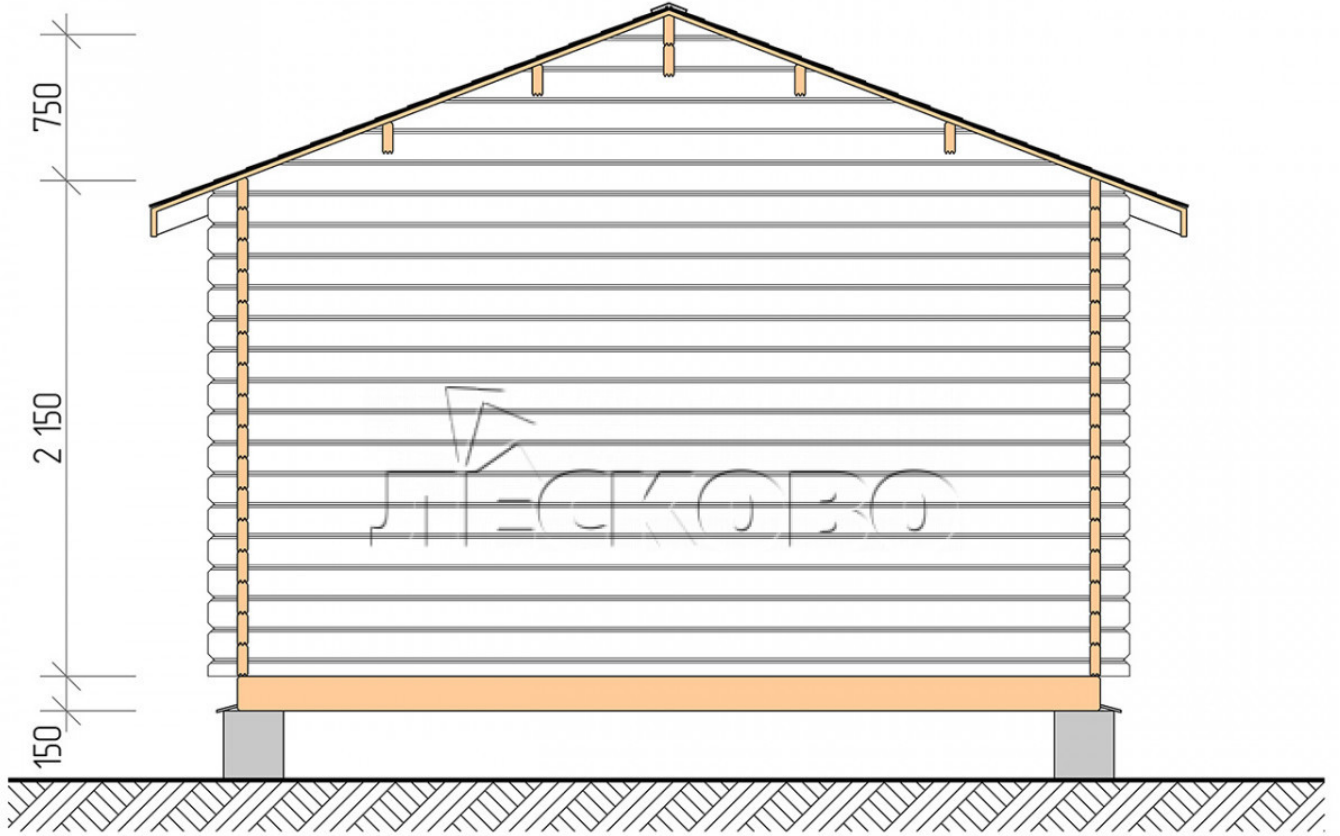

## Log Cabin "DSN" series 4×5

Project Dimensions

4 × 5 / 17.4 m<sup>2</sup>

Full house set

**3,275 €**

# Разрез