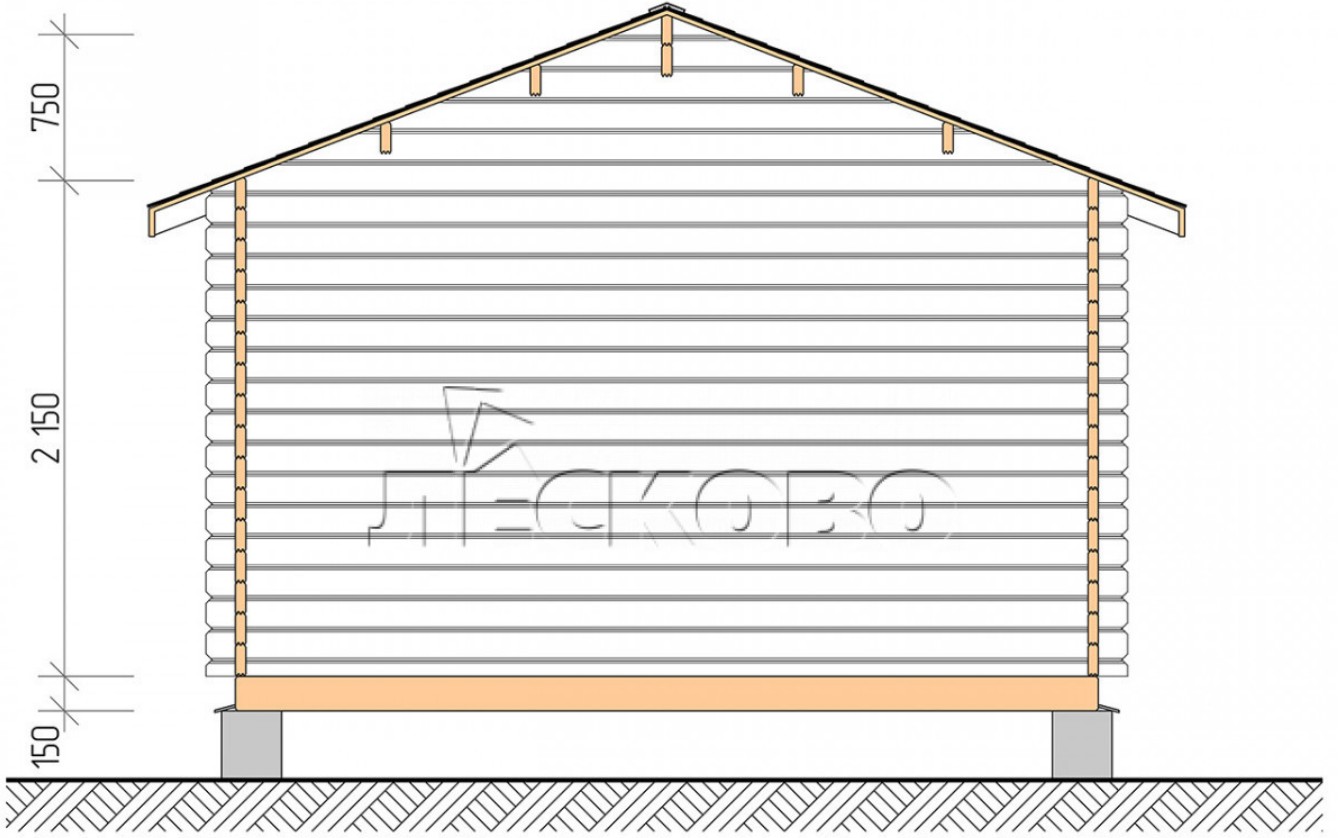

## Log Cabin "DSN" series 4×5.5

Project Dimensions

4 × 5.5 / 19.3 m<sup>2</sup>

Full house set

**3,517 €**

# Разрез

## House Kit

- Wall kit: 44 × 145mm mini-chamber drying chamber with bowls for the project. The material of the tree is spruce, pine (GOST 8486). Humidity 12-14%. The height of the walls is 2.16 m;
- Logs, lower harness: board 45 × 145 mm chamber drying 10-12%;
- Floors: floorboard 35 mm, Chamber drying;
- Ceiling: imitation of a bar 20 × 135 mm, Chamber drying;
- Wooden windows, glass 4 mm, Single. Treatment with a colorless antiseptic. Hardware;