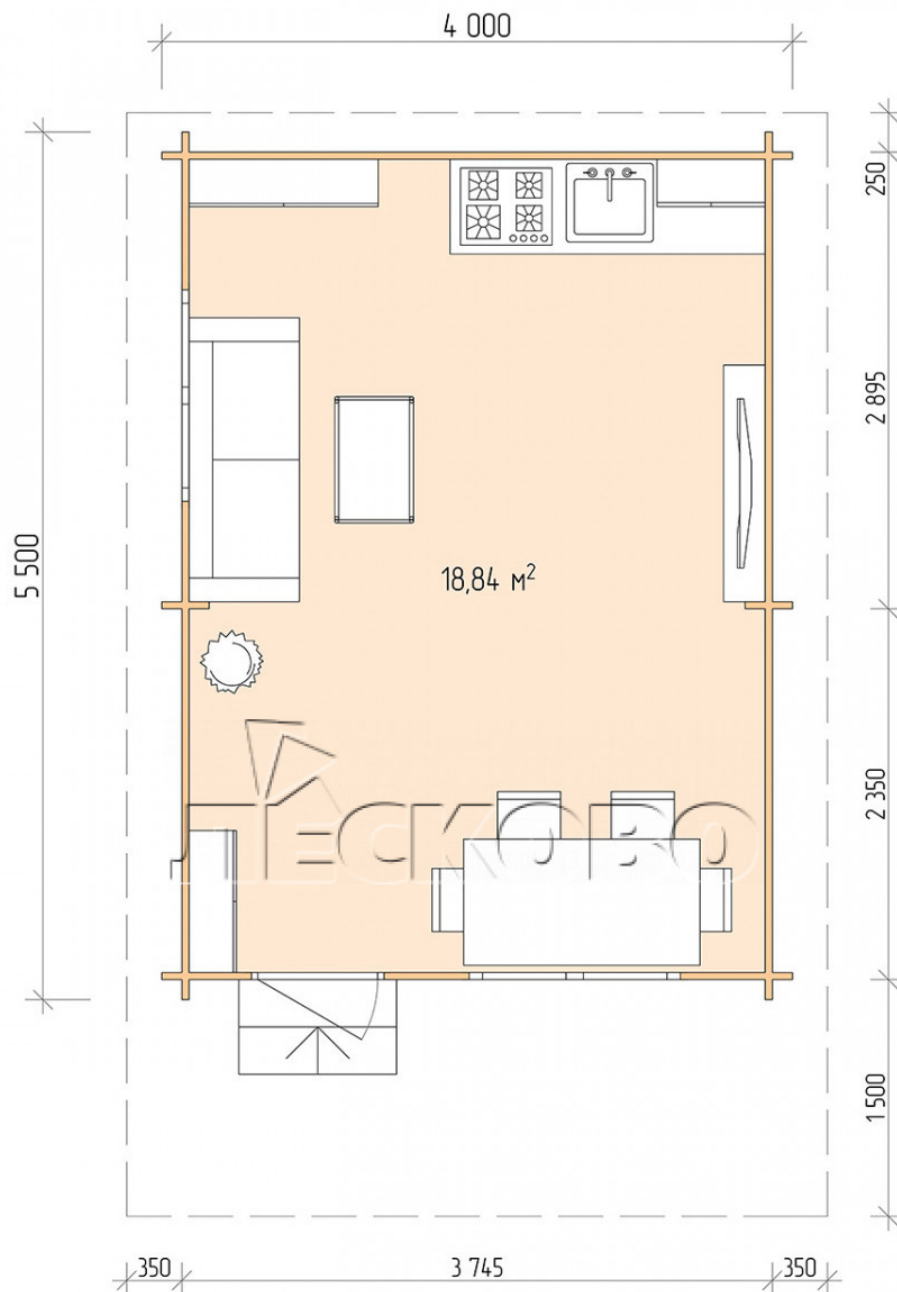

## Log Cabin "DSN" series 4×5.5

Project Dimensions

4 × 5.5 / 19.3 m<sup>2</sup>

Full house set

**3,647 €**

# Разрез

## House Kit

- Wall kit: 44 × 145mm mini-chamber drying chamber with bowls for the project. The material of the tree is spruce, pine (GOST 8486). Humidity 12-14%. The height of the walls is 2.16 m;
- Logs, lower harness: board 45 × 145 mm chamber drying 10-12%;
- Floors: floorboard 35 mm, Chamber drying;
- Ceiling: imitation of a bar 20 × 135 mm, Chamber drying;
- Wooden windows, glass 4 mm, Single. Treatment with a colorless antiseptic. Hardware;

1.34×0.91 м.2 шт.

- Wooden doors;

0.84×1.885 м.

glass.1 шт.

7. Platbands: dry planed board 20 × 100 mm;

8. Roof: shingles.

9. Skirting board 35 mm.

+7 (4942) 499-770