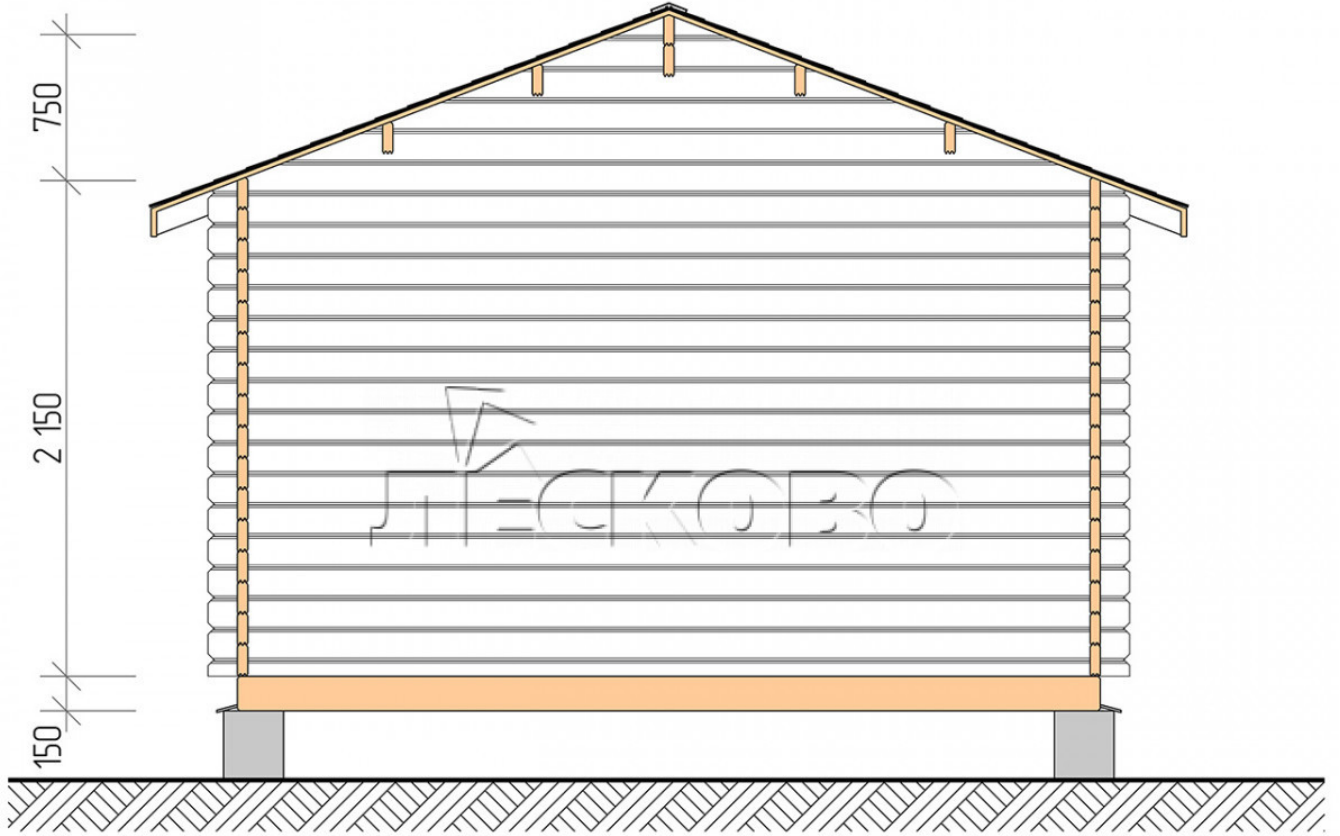

## Log Cabin "DSN" series 4×5.5

Project Dimensions

4 × 5.5 / 19.3 m<sup>2</sup>

Full house set

**4,280 €**

# Разрез