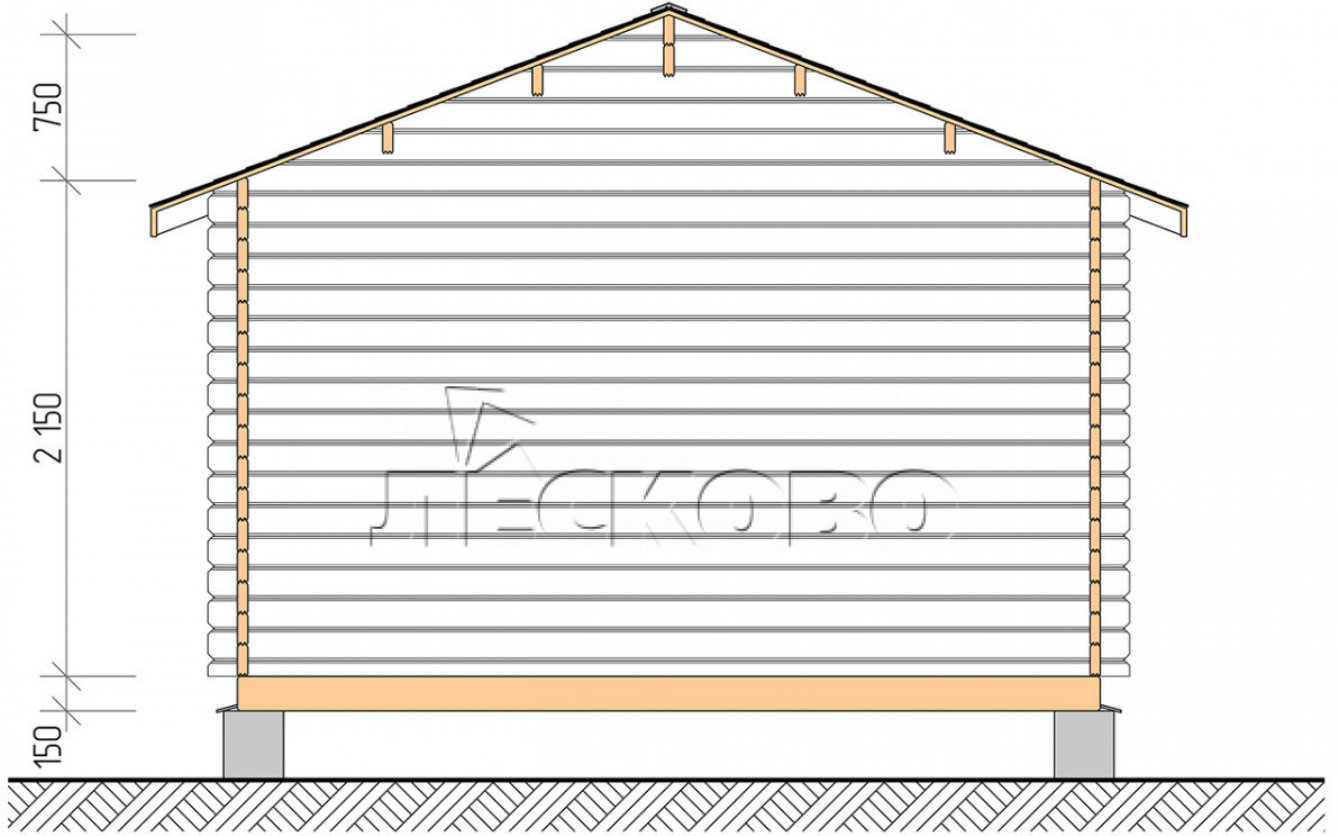

## Log Cabin "DSN" series 4×5.5

Project Dimensions

4 × 5.5 / 19.3 m<sup>2</sup>

Full house set

**3,647 €**

# Разрез