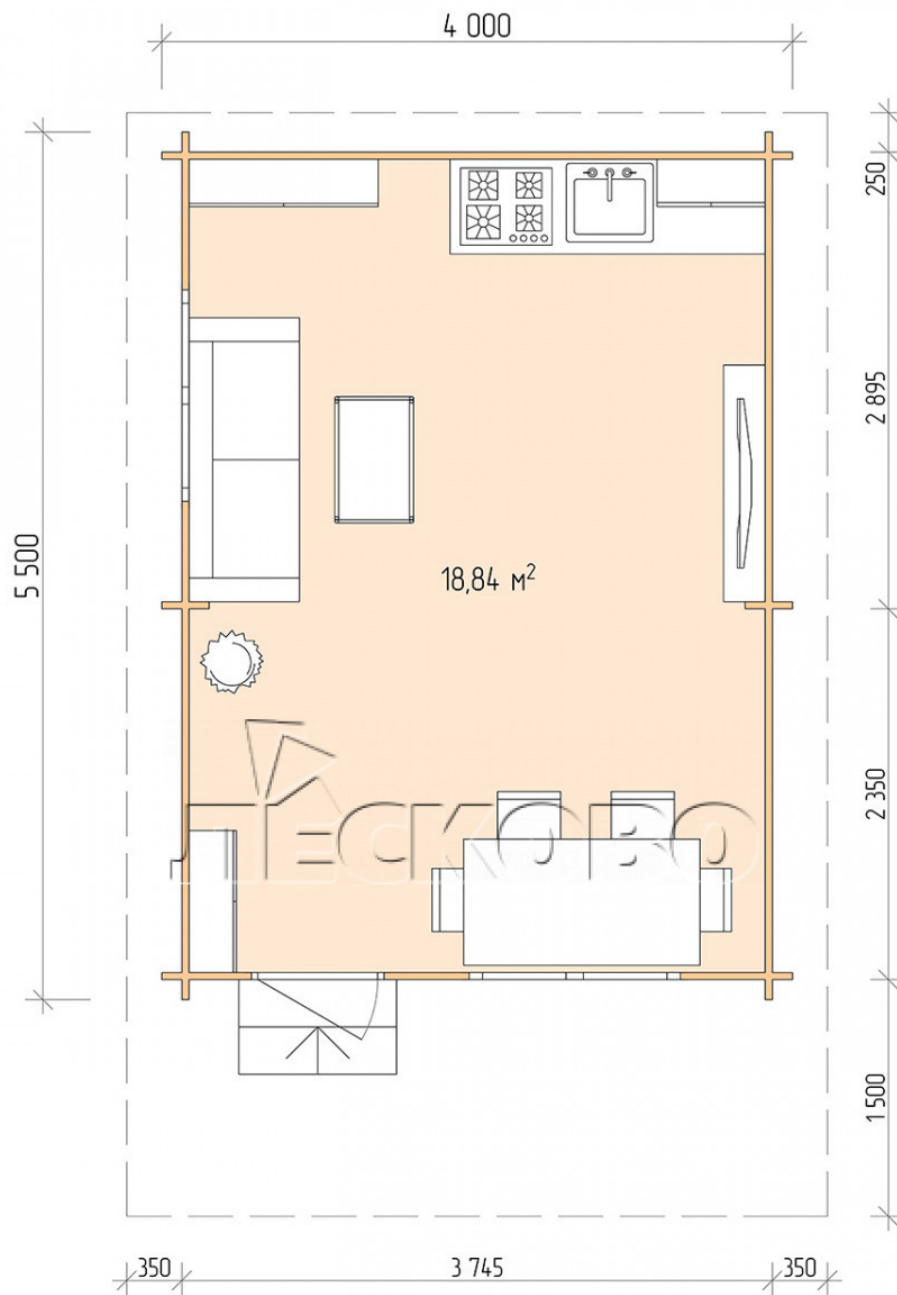

## Log Cabin "DSN" series 4×5.5

Project Dimensions

4 × 5.5 / 19.3 m<sup>2</sup>

Full house set

**4,280 €**

# Разрез

## House Kit

- Wall kit: 44 × 145mm mini-chamber drying chamber with bowls for the project. The material of the tree is spruce, pine (GOST 8486). Humidity 12-14%. The height of the walls is 2.16 m;
- Logs, lower harness: board 45 × 145 mm chamber drying 10-12%;
- Floors: floorboard 35 mm, Chamber drying;
- Ceiling: imitation of a bar 20 × 135 mm, Chamber drying;
- Wooden windows, glass 4 mm, Single. Treatment with a colorless antiseptic. Hardware;

1.34×0.91 м.2 шт.

- Wooden doors;

0.84×1.885 м.

glass.1 шт.

7. Platbands: dry planed board 20 × 100 mm;

8. Roof: shingles.

9. Skirting board 35 mm.

+7 (4942) 499-770