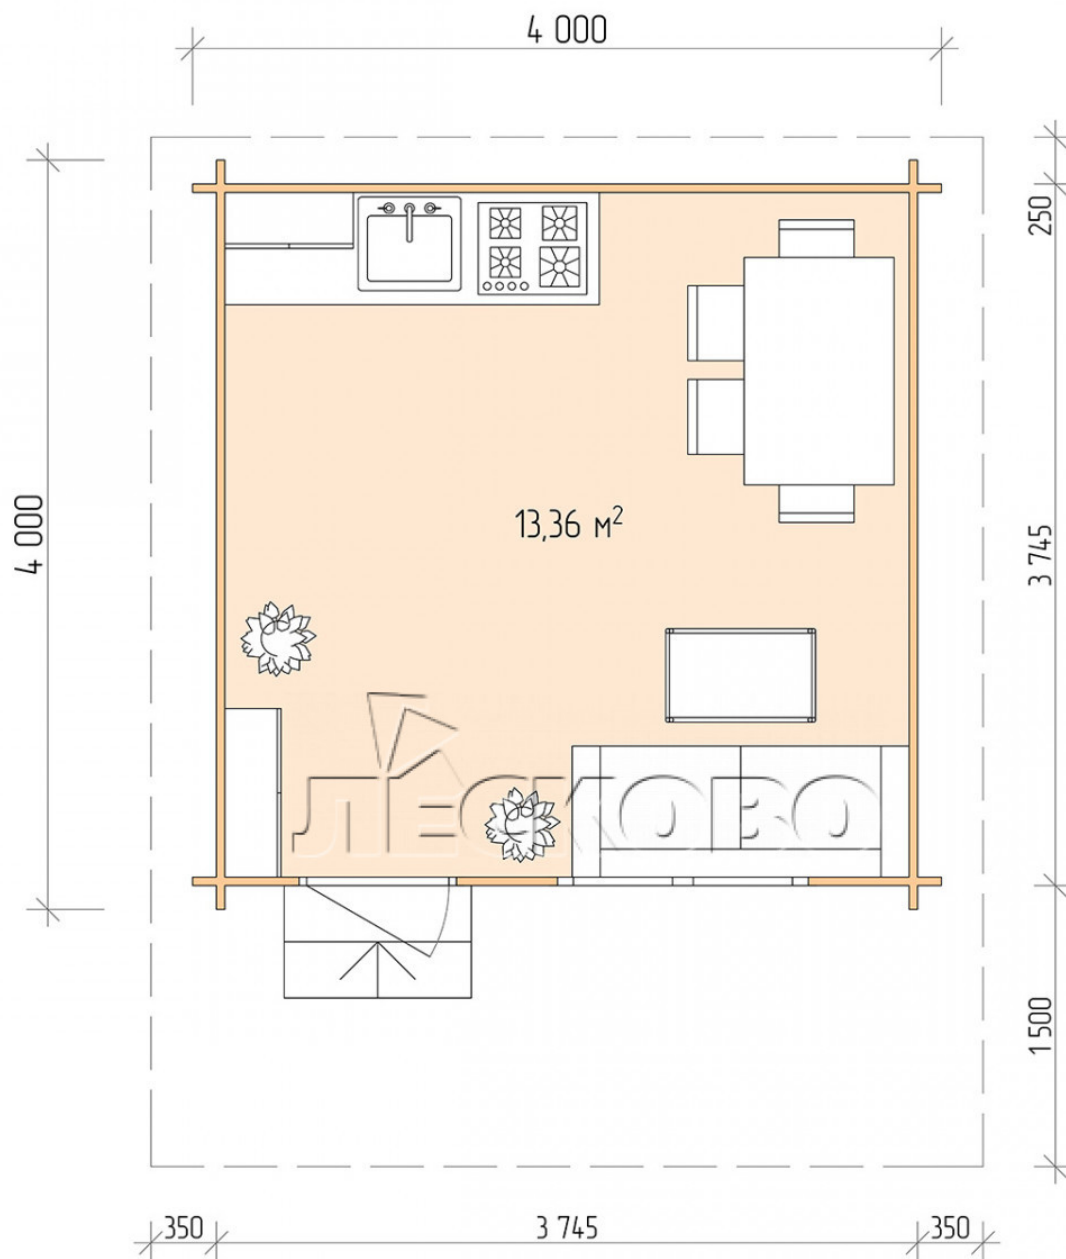

Log Cabin "DSN" series 4×4

Project Dimensions

4 × 4 / 13.7 m²

Full house set

3,312 €

Timber

45 MM

65 MM
+ 760 €

Project planning

4 000

13,36
M²

4 000

Разрез

House Kit

- Wall kit: 44 × 145mm mini-chamber drying chamber with bowls for the project. The material of the tree is spruce, pine (GOST 8486). Humidity 12-14%. The height of the walls is 2.16 m;
- Logs, lower harness: board 45 × 145 mm chamber drying 10-12%;
- Floors: floorboard 35 mm, Chamber drying;
- Ceiling: imitation of a bar 20 × 135 mm, Chamber drying;
- Wooden windows, glass 4 mm, Single. Treatment with a colorless antiseptic. Hardware;

1.34×0.91 м.1 шт.

- Wooden doors;

0.84×1.885 м.

glass.1 шт.

7. Platbands: dry planed board 20 × 100 mm;

8. Roof: shingles.

9. Skirting board 35 mm.

+7 (4942) 499-770