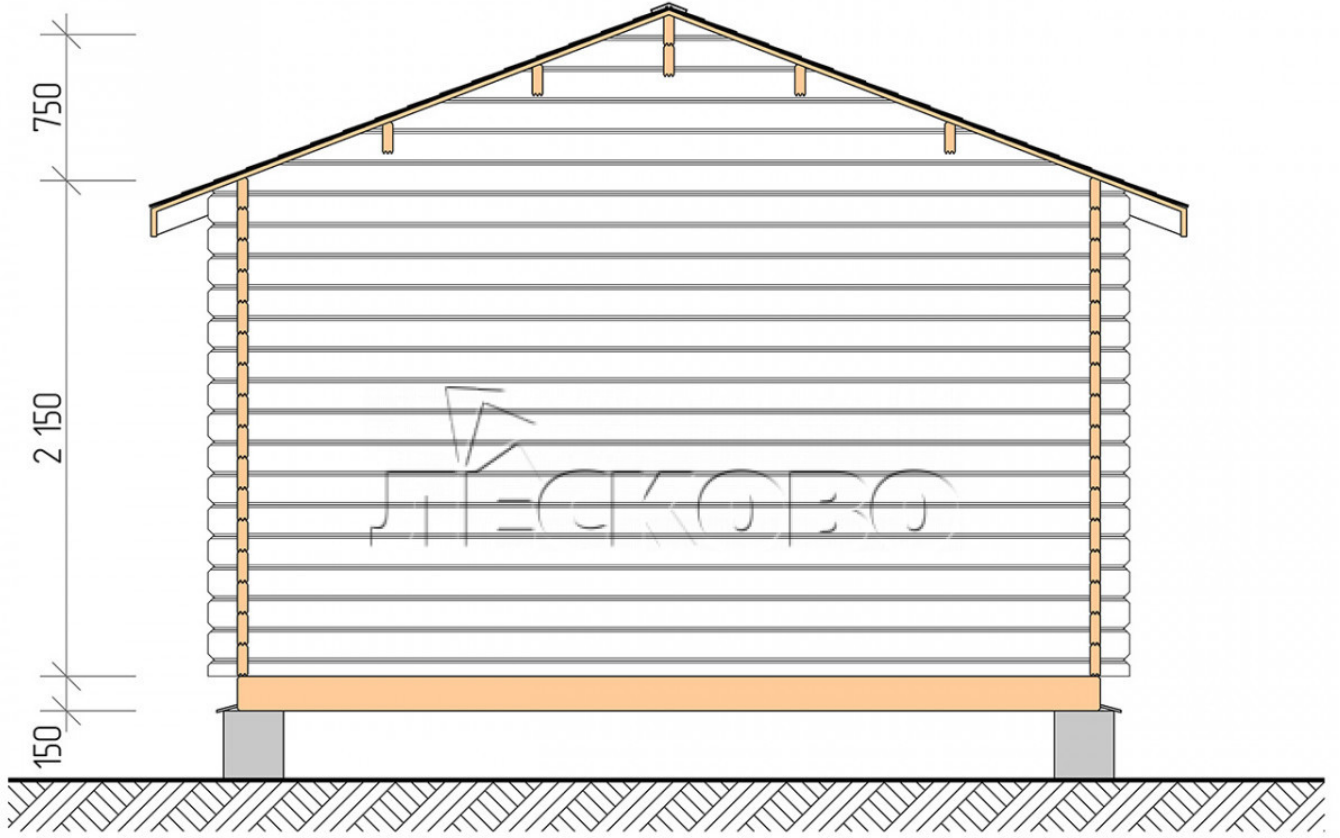

Log Cabin "DSN" series 4×4

Project Dimensions

4 × 4 / 13.7 m²

Full house set

3,312 €

Timber

45 MM

65 MM
+ 760 €

Project planning

4 000

13,36
M²

4 000

Разрез

House Kit

- Wall kit: 44 × 145mm mini-chamber drying chamber with bowls for the project. The material of the tree is spruce, pine (GOST 8486). Humidity 12-14%. The height of the walls is 2.16 m;
- Logs, lower harness: board 45 × 145 mm chamber drying 10-12%;
- Floors: floorboard 35 mm, Chamber drying;
- Ceiling: imitation of a bar 20 × 135 mm, Chamber drying;
- Wooden windows, glass 4 mm, Single. Treatment with a colorless antiseptic. Hardware;

1.34×0.91 м.1 шт.

- Wooden doors;

0.84×1.885 м.

glass.1 шт.

7. Platbands: dry planed board 20 × 100 mm;

8. Roof: shingles.

9. Skirting board 35 mm.

+7 (4942) 499-770