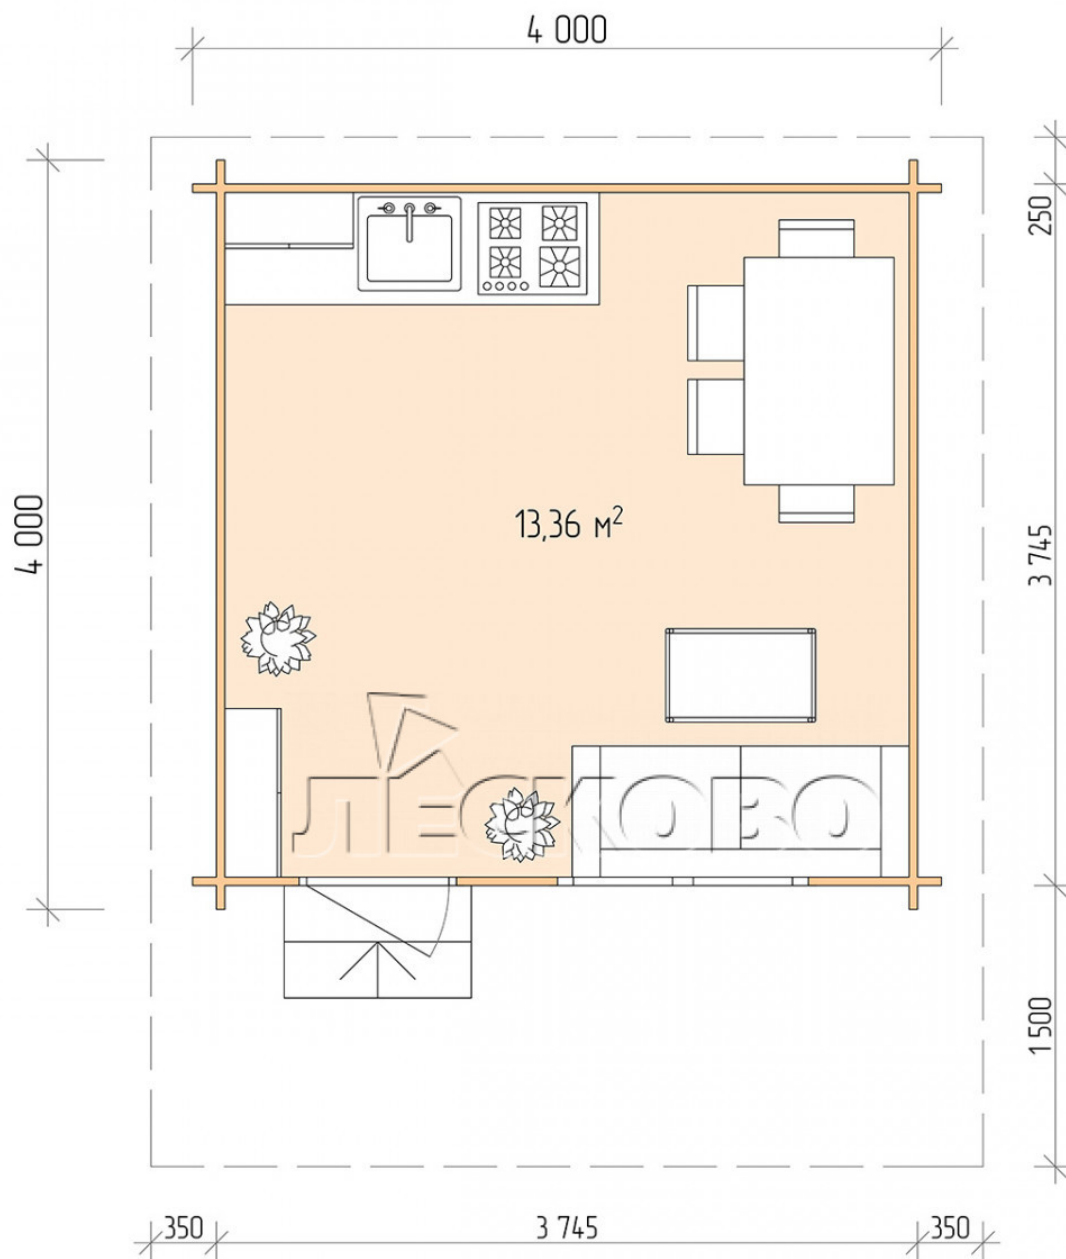

## Log Cabin "DSN" series 4×4

Project Dimensions

4 × 4 / 13.7 m<sup>2</sup>

Full house set

**2,833 €**

# Разрез

## House Kit

- Wall kit: 44 × 145mm mini-chamber drying chamber with bowls for the project. The material of the tree is spruce, pine (GOST 8486). Humidity 12-14%. The height of the walls is 2.16 m;
- Logs, lower harness: board 45 × 145 mm chamber drying 10-12%;
- Floors: floorboard 35 mm, Chamber drying;
- Ceiling: imitation of a bar 20 × 135 mm, Chamber drying;
- Wooden windows, glass 4 mm, Single. Treatment with a colorless antiseptic. Hardware;

1.34×0.91 м.1 шт.

- Wooden doors;

0.84×1.885 м.

glass.1 шт.

7. Platbands: dry planed board 20 × 100 mm;

8. Roof: shingles.

9. Skirting board 35 mm.

+7 (4942) 499-770