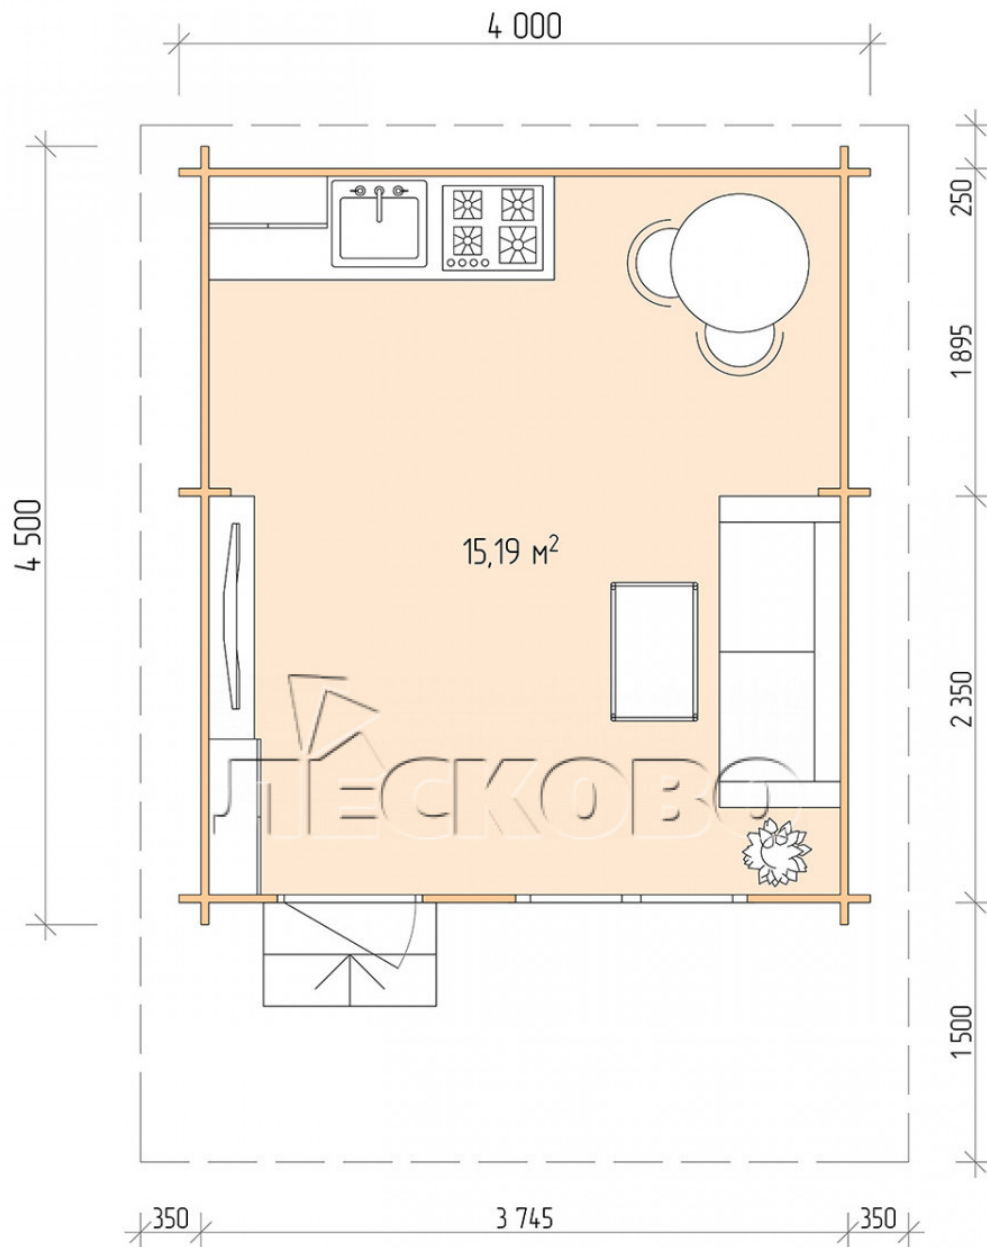

Log Cabin "DSN" series 4×4.5

Project Dimensions

4 × 4.5 / 15.6 m²

Full house set

3,149 €

Timber

45 MM

65 MM
+ 684 €

Project planning

4 000

15,19
M²

4 500

Разрез

House Kit

- Wall kit: 44 × 145mm mini-chamber drying chamber with bowls for the project. The material of the tree is spruce, pine (GOST 8486). Humidity 12-14%. The height of the walls is 2.16 m;
- Logs, lower harness: board 45 × 145 mm chamber drying 10-12%;
- Floors: floorboard 35 mm, Chamber drying;
- Ceiling: imitation of a bar 20 × 135 mm, Chamber drying;
- Wooden windows, glass 4 mm, Single. Treatment with a colorless antiseptic. Hardware;

1.34×0.91 м.2 шт.

- Wooden doors;

0.84×1.885 м.

glass.1 шт.

7. Platbands: dry planed board 20 × 100 mm;

8. Roof: shingles.

9. Skirting board 35 mm.

+7 (4942) 499-770