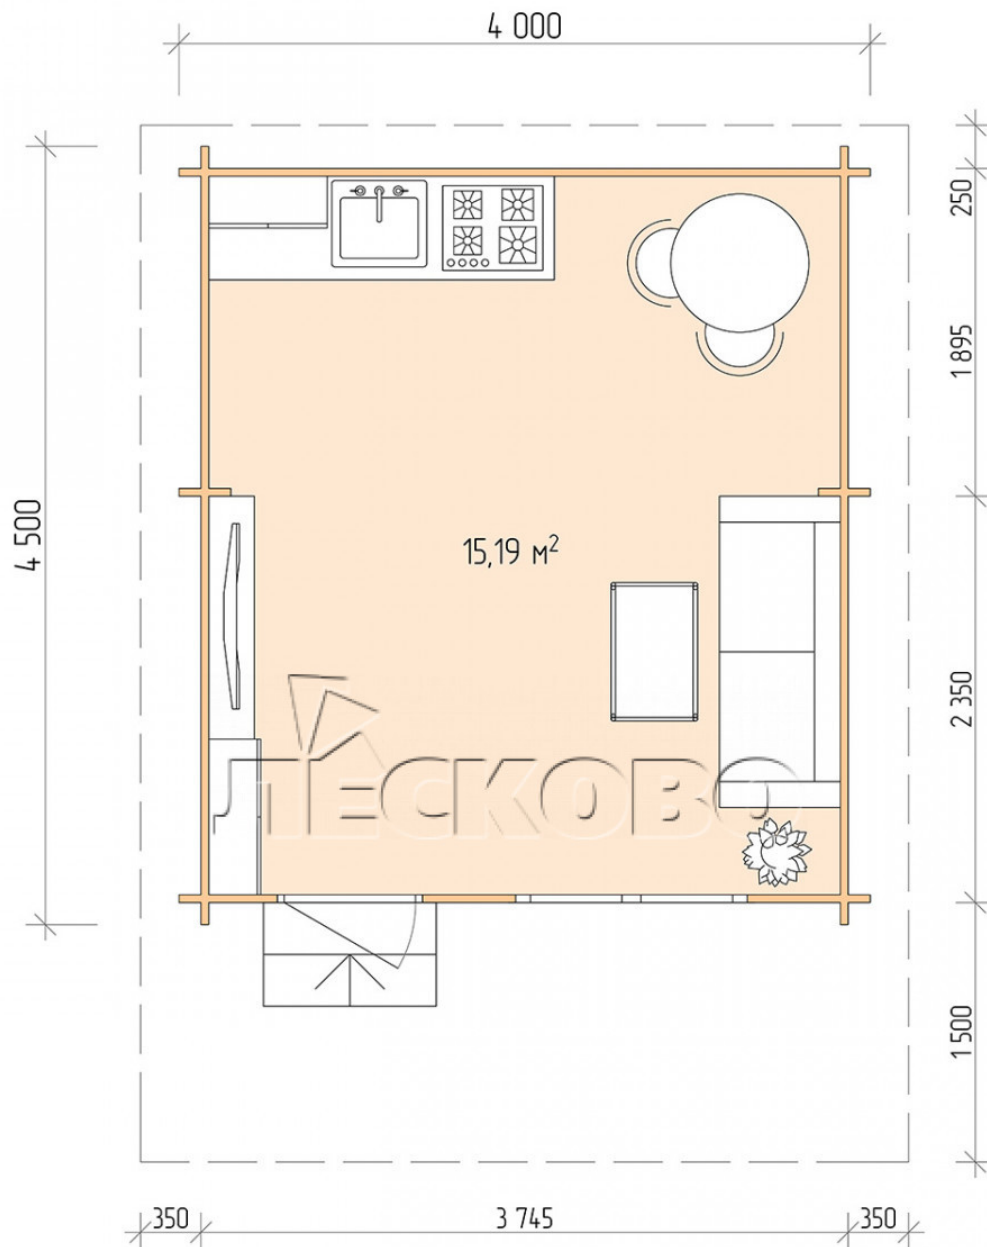

Log Cabin "DSN" series 4×4.5

Project Dimensions

4 × 4.5 / 15.6 m²

Full house set

3,930 €

Timber

45 MM

65 MM
+ 861 €

Project planning

4 000

4 500

15, 19
M²

Разрез

House Kit

- Wall kit: 44 × 145mm mini-chamber drying chamber with bowls for the project. The material of the tree is spruce, pine (GOST 8486). Humidity 12-14%. The height of the walls is 2.16 m;
- Logs, lower harness: board 45 × 145 mm chamber drying 10-12%;
- Floors: floorboard 35 mm, Chamber drying;
- Ceiling: imitation of a bar 20 × 135 mm, Chamber drying;
- Wooden windows, glass 4 mm, Single. Treatment with a colorless antiseptic. Hardware;

1.34×0.91 м.2 шт.

- Wooden doors;

0.84×1.885 м.

glass.1 шт.

7. Platbands: dry planed board 20 × 100 mm;

8. Roof: shingles.

9. Skirting board 35 mm.

+7 (4942) 499-770