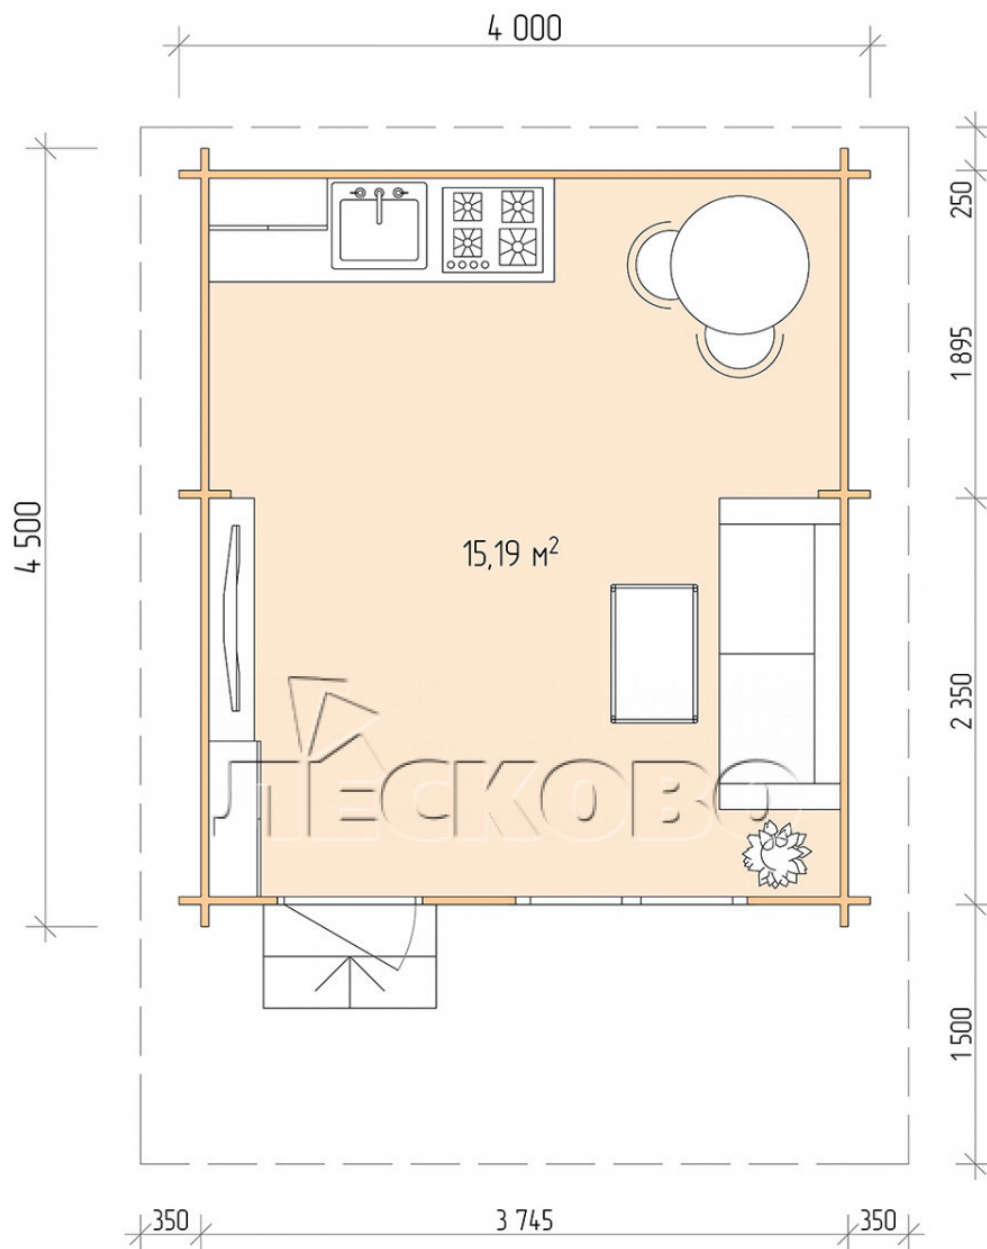

Log Cabin "DSN" series 4×4.5

Project Dimensions

4 × 4.5 / 15.6 m²

Full house set

3,902 €

Timber

45 MM

65 MM
+ 854 €

Project planning

4 000

15,19
M²

4 500

Разрез

House Kit

- Wall kit: 44 × 145mm mini-chamber drying chamber with bowls for the project. The material of the tree is spruce, pine (GOST 8486). Humidity 12-14%. The height of the walls is 2.16 m;
- Logs, lower harness: board 45 × 145 mm chamber drying 10-12%;
- Floors: floorboard 35 mm, Chamber drying;
- Ceiling: imitation of a bar 20 × 135 mm, Chamber drying;
- Wooden windows, glass 4 mm, Single. Treatment with a colorless antiseptic. Hardware;

1.34×0.91 м.2 шт.

- Wooden doors;

0.84×1.885 м.

glass.1 шт.

7. Platbands: dry planed board 20 × 100 mm;

8. Roof: shingles.

9. Skirting board 35 mm.

+7 (4942) 499-770