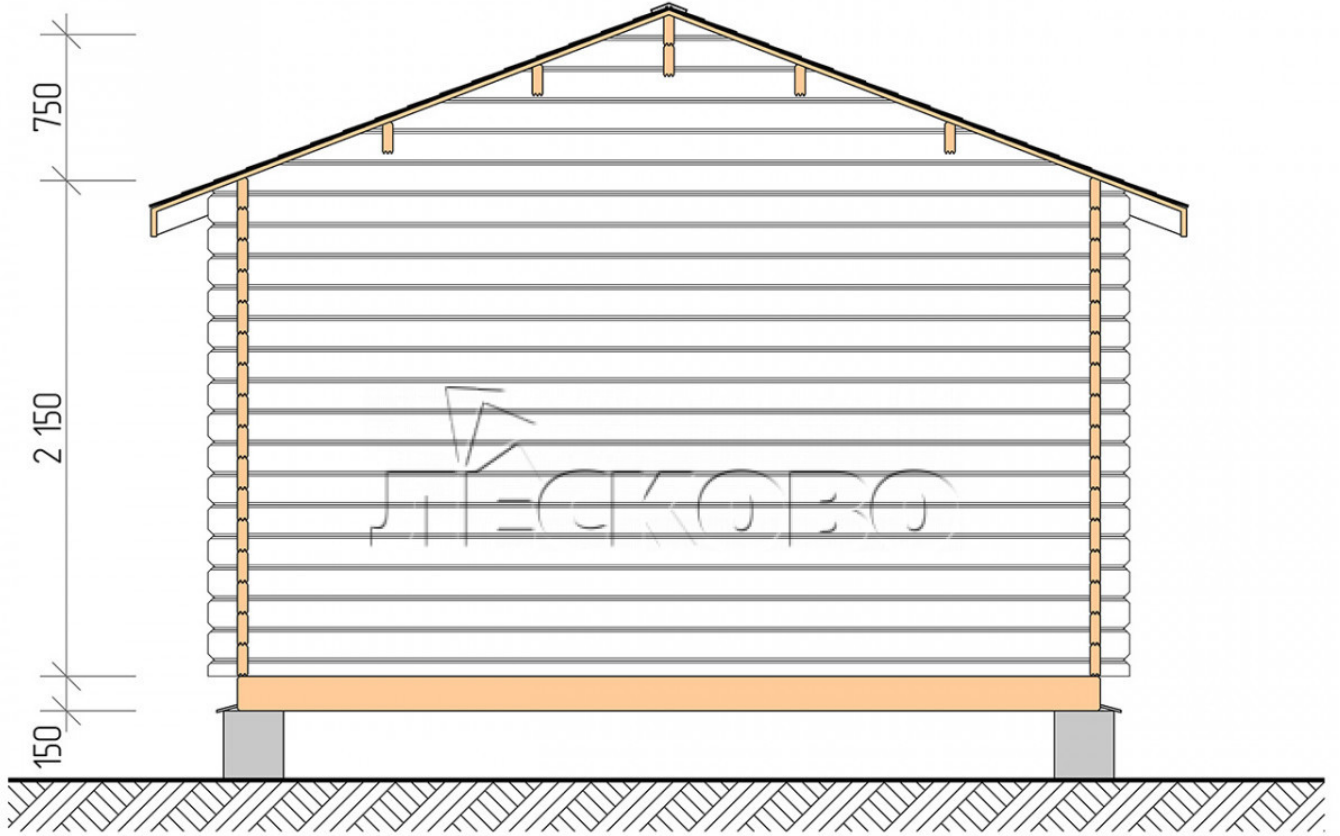

Log Cabin "DSN" series 4×4.5

Project Dimensions

4 × 4.5 / 15.6 m²

Full house set

3,149 €

Timber

45 MM

65 MM
+ 684 €

Project planning

4 000

15,19
M²

4 500

Разрез

House Kit

- Wall kit: 44 × 145mm mini-chamber drying chamber with bowls for the project. The material of the tree is spruce, pine (GOST 8486). Humidity 12-14%. The height of the walls is 2.16 m;
- Logs, lower harness: board 45 × 145 mm chamber drying 10-12%;
- Floors: floorboard 35 mm, Chamber drying;
- Ceiling: imitation of a bar 20 × 135 mm, Chamber drying;
- Wooden windows, glass 4 mm, Single. Treatment with a colorless antiseptic. Hardware;

1.34×0.91 м.2 шт.

- Wooden doors;

0.84×1.885 м.

glass.1 шт.

7. Platbands: dry planed board 20 × 100 mm;

8. Roof: shingles.

9. Skirting board 35 mm.

+7 (4942) 499-770