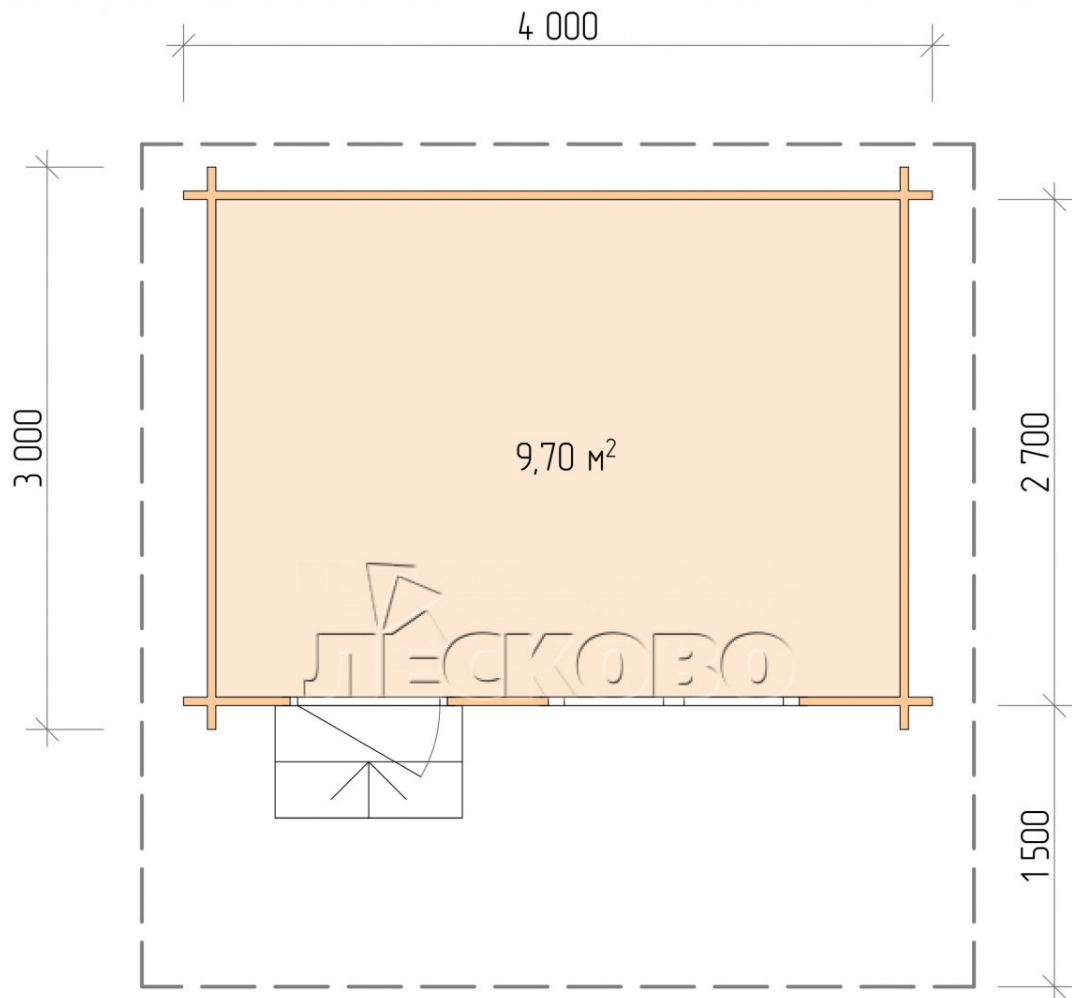

## Log Cabin "DSNM" series 4x3

Project Dimensions

4 × 3 / 10 m<sup>2</sup>

Full house set

**2,317 €**

## House Kit

- Wall kit: 44 × 145mm mini-chamber drying chamber with bowls for the project. The material of the tree is spruce, pine (GOST 8486). Humidity 12-14%. The height of the walls is 2.16 m;
- Logs, lower harness: board 45 × 145 mm chamber drying 10-12%;
- Floors: floorboard 35 mm, Chamber drying;
- Ceiling: imitation of a bar 20 × 135 mm, Chamber drying;
- Wooden windows, glass 4 mm, Single. Treatment with a colorless antiseptic. Hardware;

1.34×0.91 м.1 шт.

- Wooden doors;

0.84×1.885 м.

glass.1 шт.

7. Platbands: dry planed board 20 × 100 mm;

8. Roof: shingles.

9. Skirting board 35 mm.

+7 (4942) 499-770