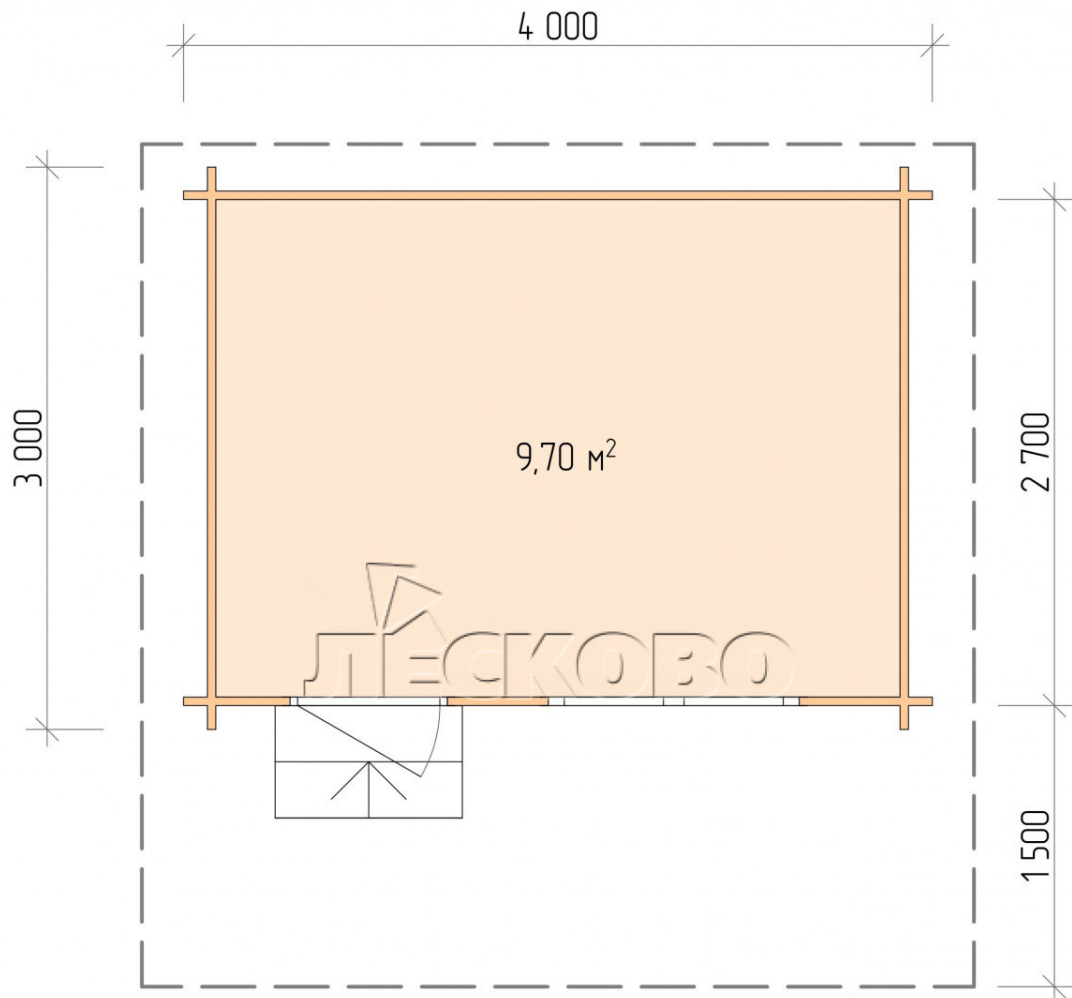

Log Cabin "DSNM" series 4×3

Project Dimensions

4 × 3 / 10 m²

Full house set

2,726 €

Timber

45 mm

65 mm
+ 632 €

Project planning

4 000

3 000

Разрез

House Kit

- Wall kit: 44 × 145mm mini-chamber drying chamber with bowls for the project. The material of the tree is spruce, pine (GOST 8486). Humidity 12-14%. The height of the walls is 2.16 m;
- Logs, lower harness: board 45 × 145 mm chamber drying 10-12%;
- Floors: floorboard 35 mm, Chamber drying;
- Ceiling: imitation of a bar 20 × 135 mm, Chamber drying;
- Wooden windows, glass 4 mm, Single. Treatment with a colorless antiseptic. Hardware;

1.34×0.91 м.1 шт.

- Wooden doors;

0.84×1.885 м.

glass.1 шт.

7. Platbands: dry planed board 20 × 100 mm;

8. Roof: shingles.

9. Skirting board 35 mm.

+7 (4942) 499-770