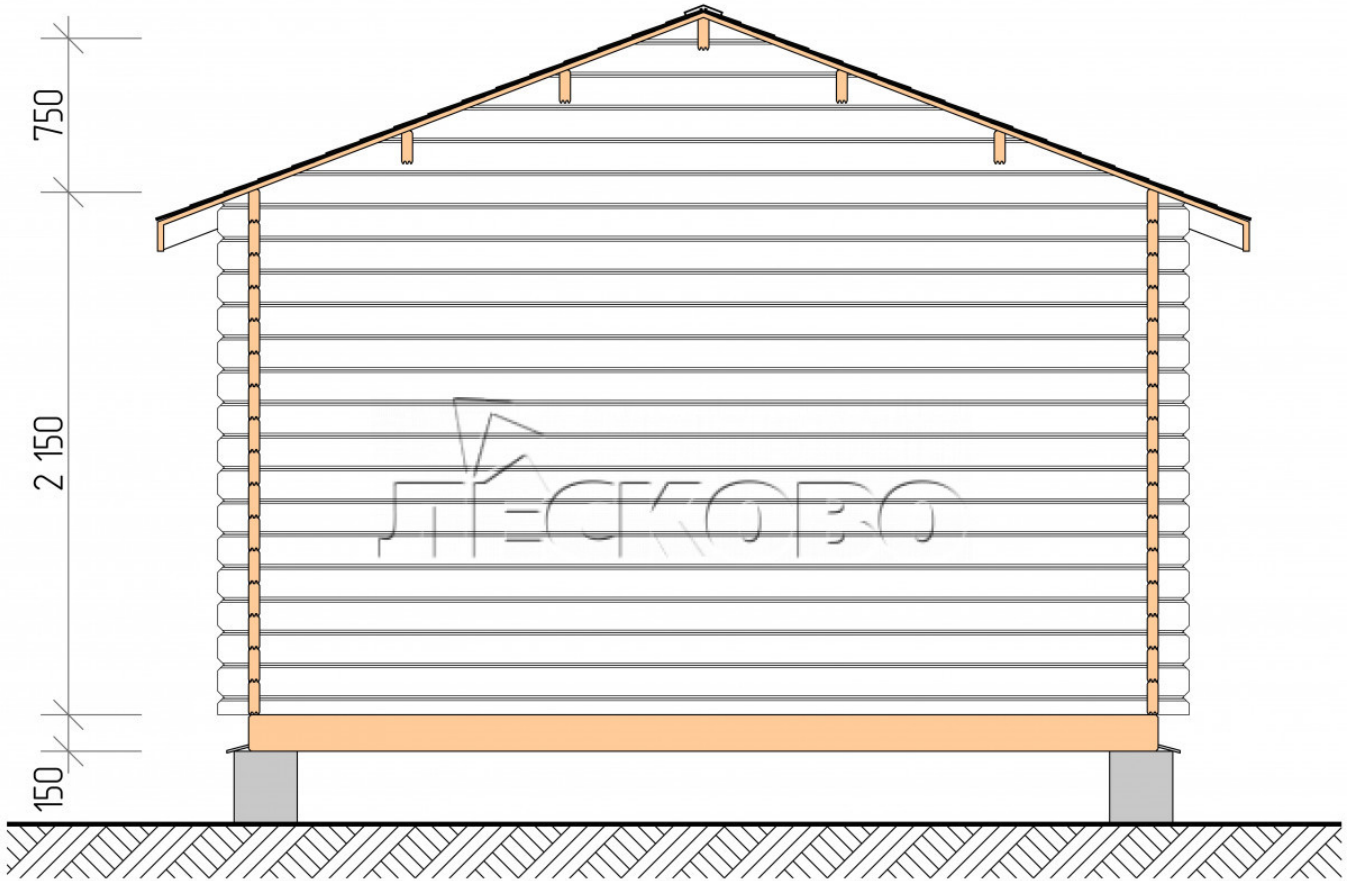

Log Cabin "DSNM" series 4×3

Project Dimensions

4 × 3 / 10 m²

Full house set

2,726 €

Timber

45 mm

65 mm
+ 632 €

Project planning

4 000

3 000

Разрез

House Kit

- Wall kit: 44 × 145mm mini-chamber drying chamber with bowls for the project. The material of the tree is spruce, pine (GOST 8486). Humidity 12-14%. The height of the walls is 2.16 m;
- Logs, lower harness: board 45 × 145 mm chamber drying 10-12%;
- Floors: floorboard 35 mm, Chamber drying;
- Ceiling: imitation of a bar 20 × 135 mm, Chamber drying;
- Wooden windows, glass 4 mm, Single. Treatment with a colorless antiseptic. Hardware;

1.34×0.91 м.1 шт.

- Wooden doors;

0.84×1.885 м.

glass.1 шт.

7. Platbands: dry planed board 20 × 100 mm;

8. Roof: shingles.

9. Skirting board 35 mm.

+7 (4942) 499-770