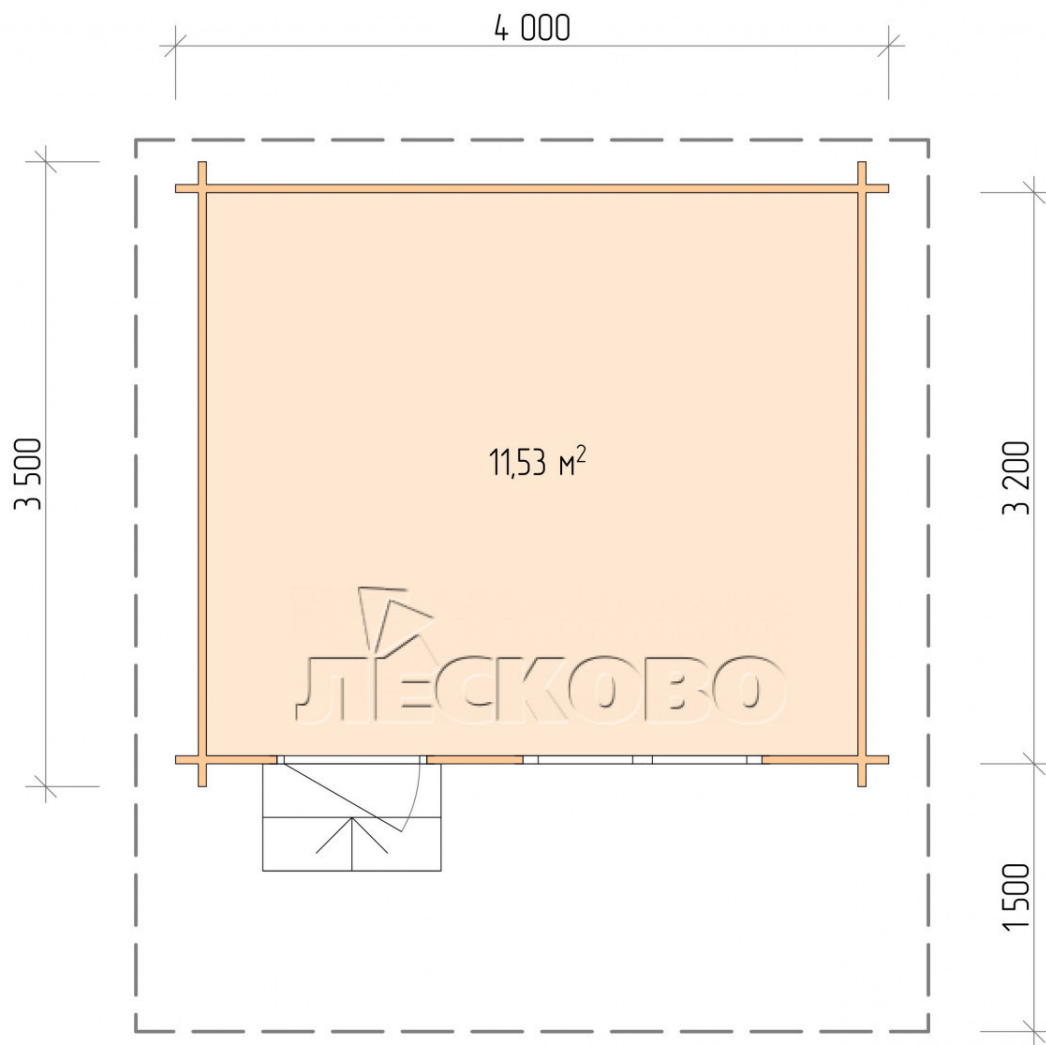

Log Cabin "DSN" series 4×3.5

Project Dimensions

4 × 3.5 / 13.5 m²

Full house set

3,207 €

Timber

45 MM

65 MM
+ 724 €

Project planning

4 000

3 500

11,53
M²

Разрез

House Kit

- Wall kit: 44 × 145mm mini-chamber drying chamber with bowls for the project. The material of the tree is spruce, pine (GOST 8486). Humidity 12-14%. The height of the walls is 2.16 m;
- Logs, lower harness: board 45 × 145 mm chamber drying 10-12%;
- Floors: floorboard 35 mm, Chamber drying;
- Ceiling: imitation of a bar 20 × 135 mm, Chamber drying;
- Wooden windows, glass 4 mm, Single. Treatment with a colorless antiseptic. Hardware;

1.34×0.91 м.1 шт.

- Wooden doors;

0.84×1.885 м.

glass.1 шт.

7. Platbands: dry planed board 20 × 100 mm;

8. Roof: shingles.

9. Skirting board 35 mm.

+7 (4942) 499-770