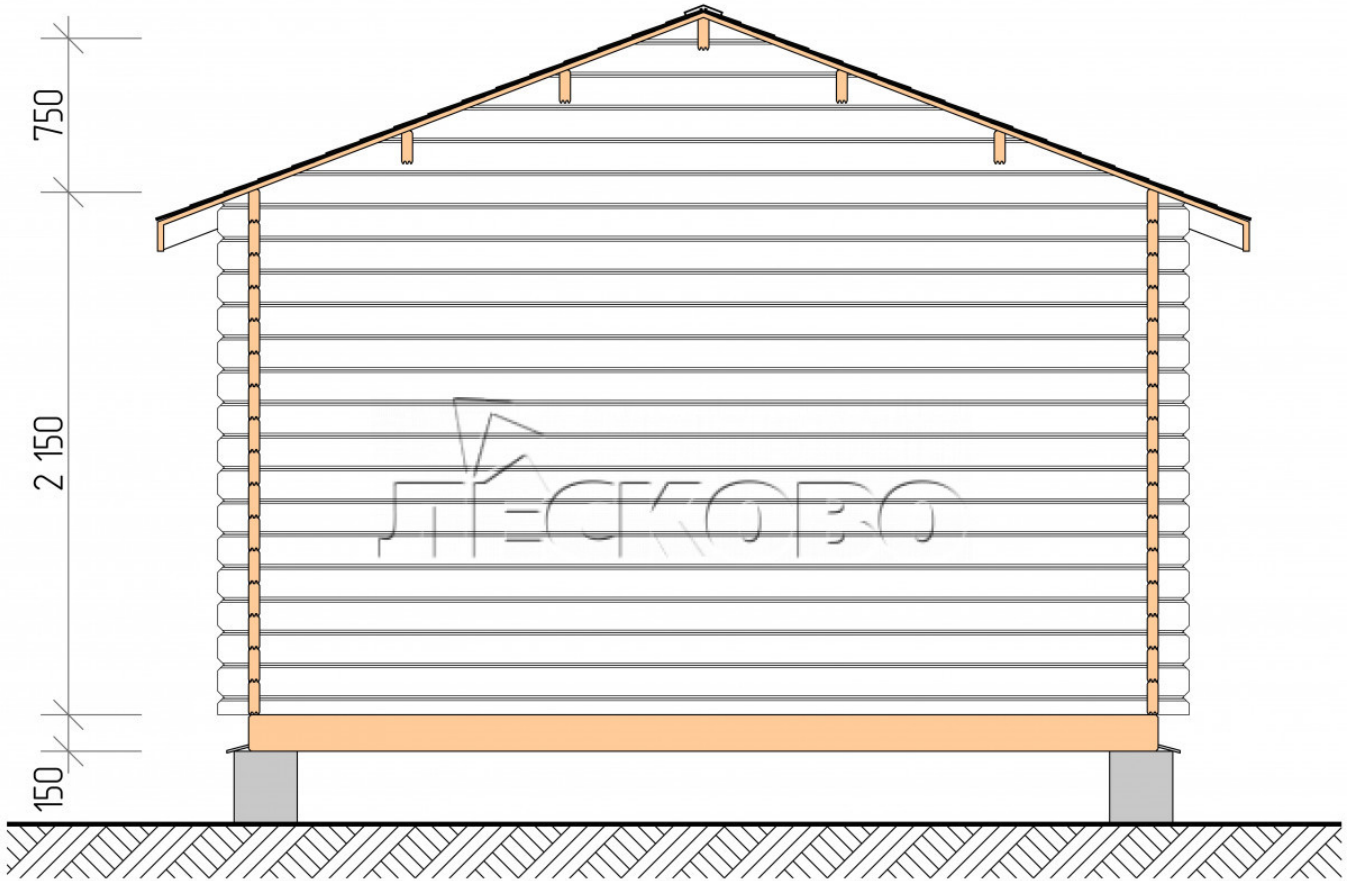

## Log Cabin "DSN" series 4×3.5

Project Dimensions

4 × 3.5 / 13.5 m<sup>2</sup>

Full house set

**2,601 €**

# Разрез