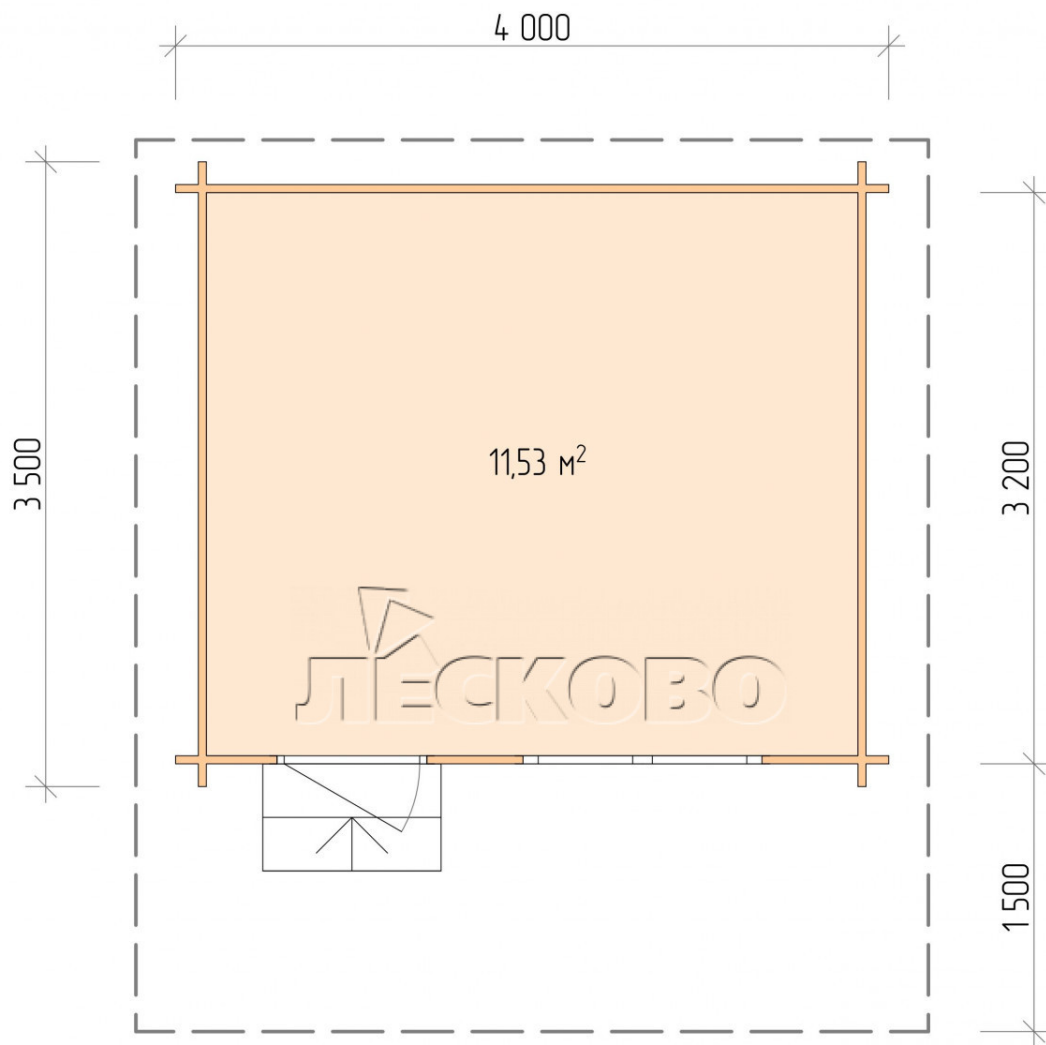

## Log Cabin "DSN" series 4×3.5

Project Dimensions

4 × 3.5 / 13.5 m<sup>2</sup>

Full house set

**2,601 €**

# Разрез