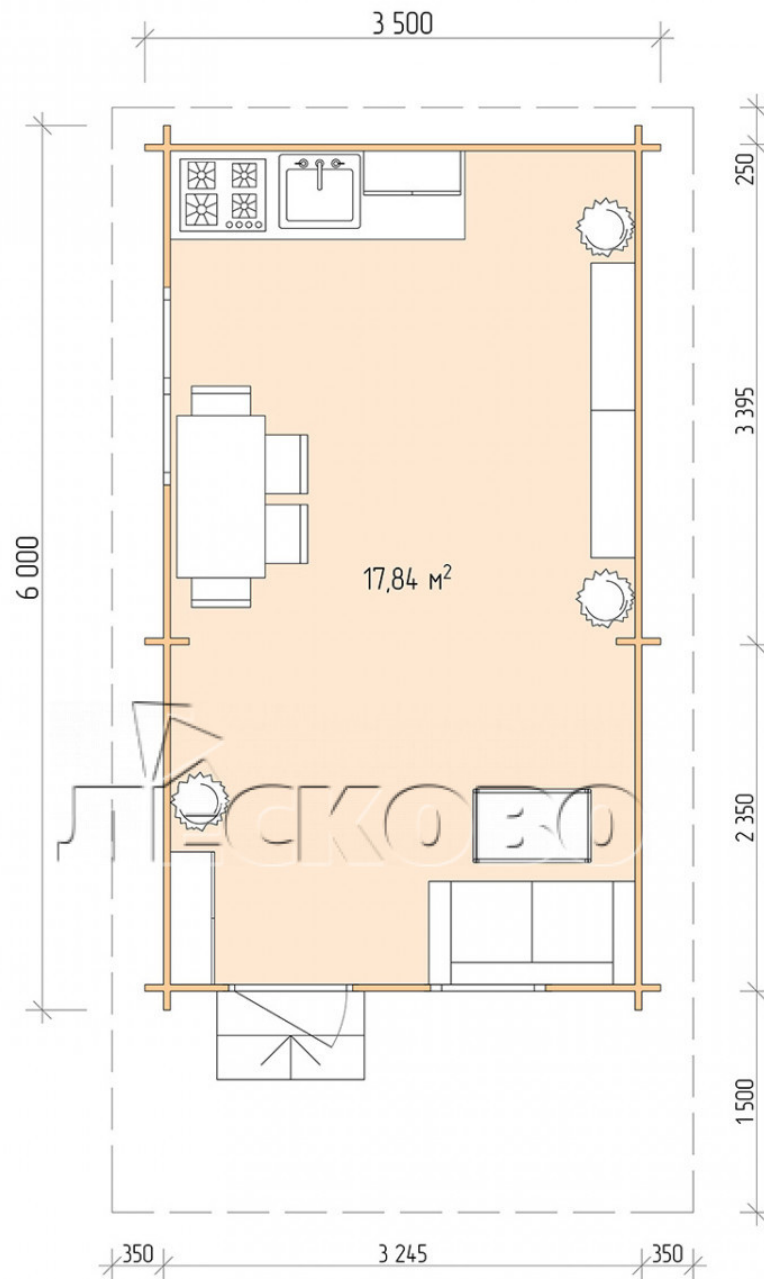

Log Cabin "DSN" series 3.5×6

Project Dimensions

3.5 × 6 / 18.3 m²

Full house set

3,957 €

Timber

45 MM

65 MM
+ 873 €

Project planning

3 500

6 000

Разрез

House Kit

- Wall kit: 44 × 145mm mini-chamber drying chamber with bowls for the project. The material of the tree is spruce, pine (GOST 8486). Humidity 12-14%. The height of the walls is 2.16 m;
- Logs, lower harness: board 45 × 145 mm chamber drying 10-12%;
- Floors: floorboard 35 mm, Chamber drying;
- Ceiling: imitation of a bar 20 × 135 mm, Chamber drying;
- Wooden windows, glass 4 mm, Single. Treatment with a colorless antiseptic. Hardware;

0.87×0.78 м.1 шт.

1.34×0.91 м.1 шт.

- Wooden doors;

0.84×1.885 м.

glass.1 шт.

7. Platbands: dry planed board 20 × 100 mm;

8. Roof: shingles.

9. Skirting board 35 mm.