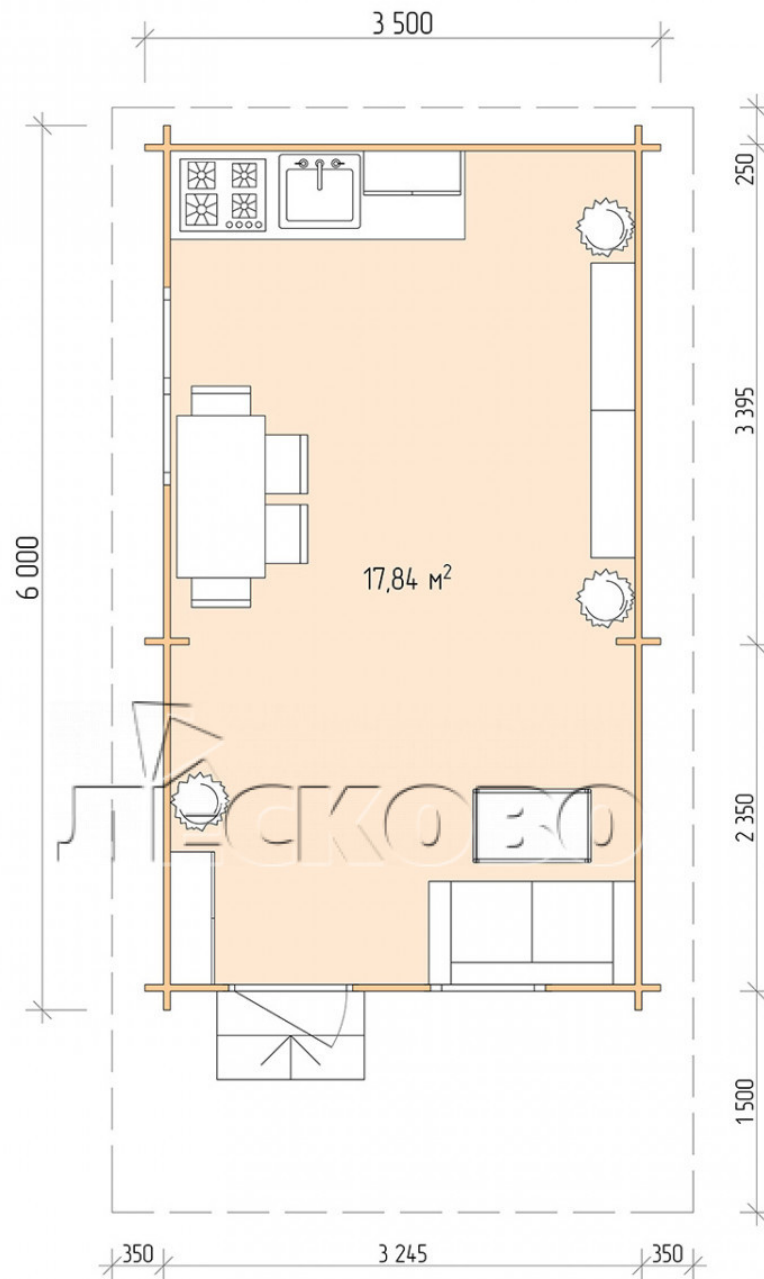

## Log Cabin "DSN" series 3.5×6

Project Dimensions

3.5 × 6 / 18.3 m<sup>2</sup>

Full house set

**3,259 €**

# Разрез

## House Kit

- Wall kit: 44 × 145mm mini-chamber drying chamber with bowls for the project. The material of the tree is spruce, pine (GOST 8486). Humidity 12-14%. The height of the walls is 2.16 m;
- Logs, lower harness: board 45 × 145 mm chamber drying 10-12%;
- Floors: floorboard 35 mm, Chamber drying;
- Ceiling: imitation of a bar 20 × 135 mm, Chamber drying;
- Wooden windows, glass 4 mm, Single. Treatment with a colorless antiseptic. Hardware;

0.87×0.78 м.1 шт.

1.34×0.91 м.1 шт.

- Wooden doors;

0.84×1.885 м.

glass.1 шт.

7. Platbands: dry planed board 20 × 100 mm;

8. Roof: shingles.

9. Skirting board 35 mm.