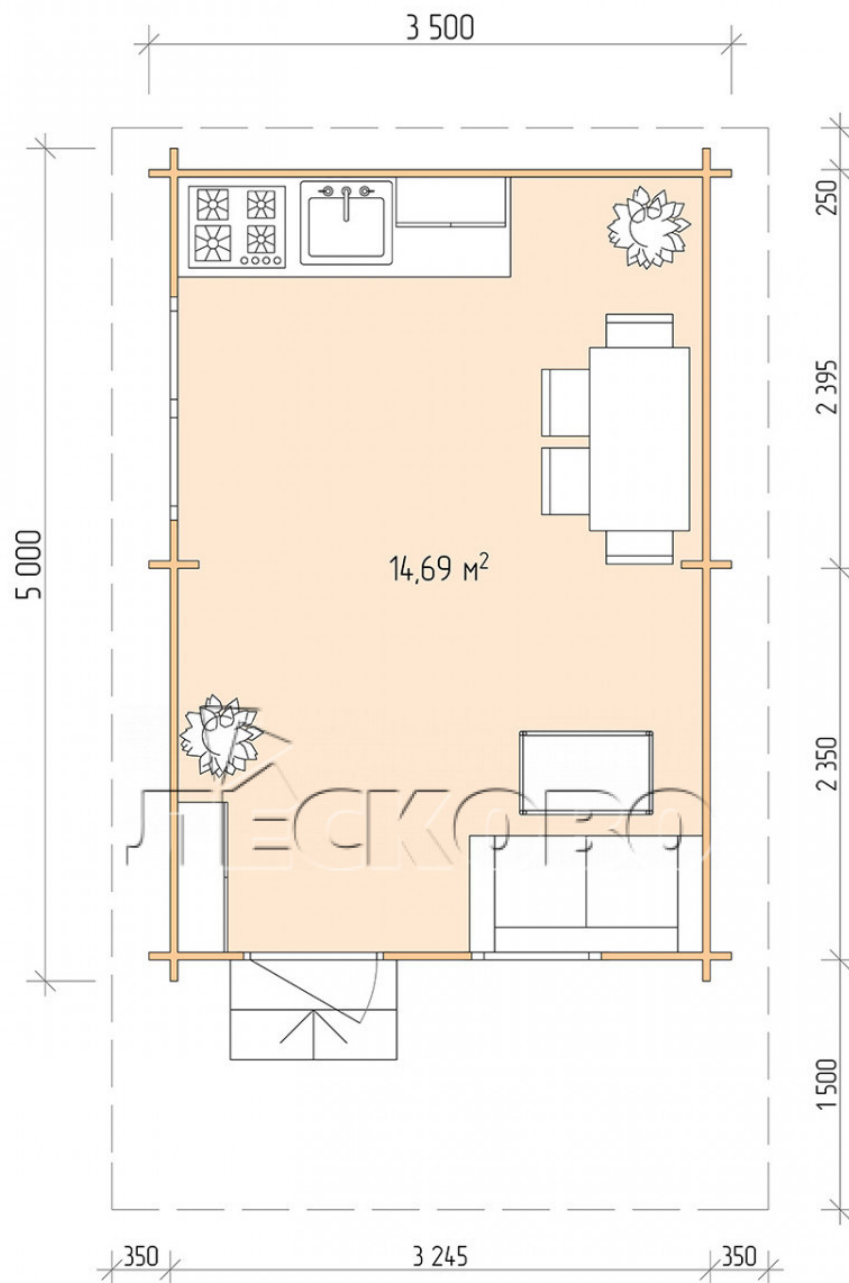

Log Cabin "DSN" series 3.5×5

Project Dimensions

3.5 × 5 / 15.1 m²

Full house set

2,818 €

Timber

45 MM

65 MM
+ 626 €

Project planning

3 500

5 000

Разрез

House Kit

- Wall kit: 44 × 145mm mini-chamber drying chamber with bowls for the project. The material of the tree is spruce, pine (GOST 8486). Humidity 12-14%. The height of the walls is 2.16 m;
- Logs, lower harness: board 45 × 145 mm chamber drying 10-12%;
- Floors: floorboard 35 mm, Chamber drying;
- Ceiling: imitation of a bar 20 × 135 mm, Chamber drying;
- Wooden windows, glass 4 mm, Single. Treatment with a colorless antiseptic. Hardware;

0.87×0.78 м.1 шт.

1.34×0.91 м.1 шт.

- Wooden doors;

0.84×1.885 м.

glass.1 шт.

7. Platbands: dry planed board 20 × 100 mm;

8. Roof: shingles.

9. Skirting board 35 mm.