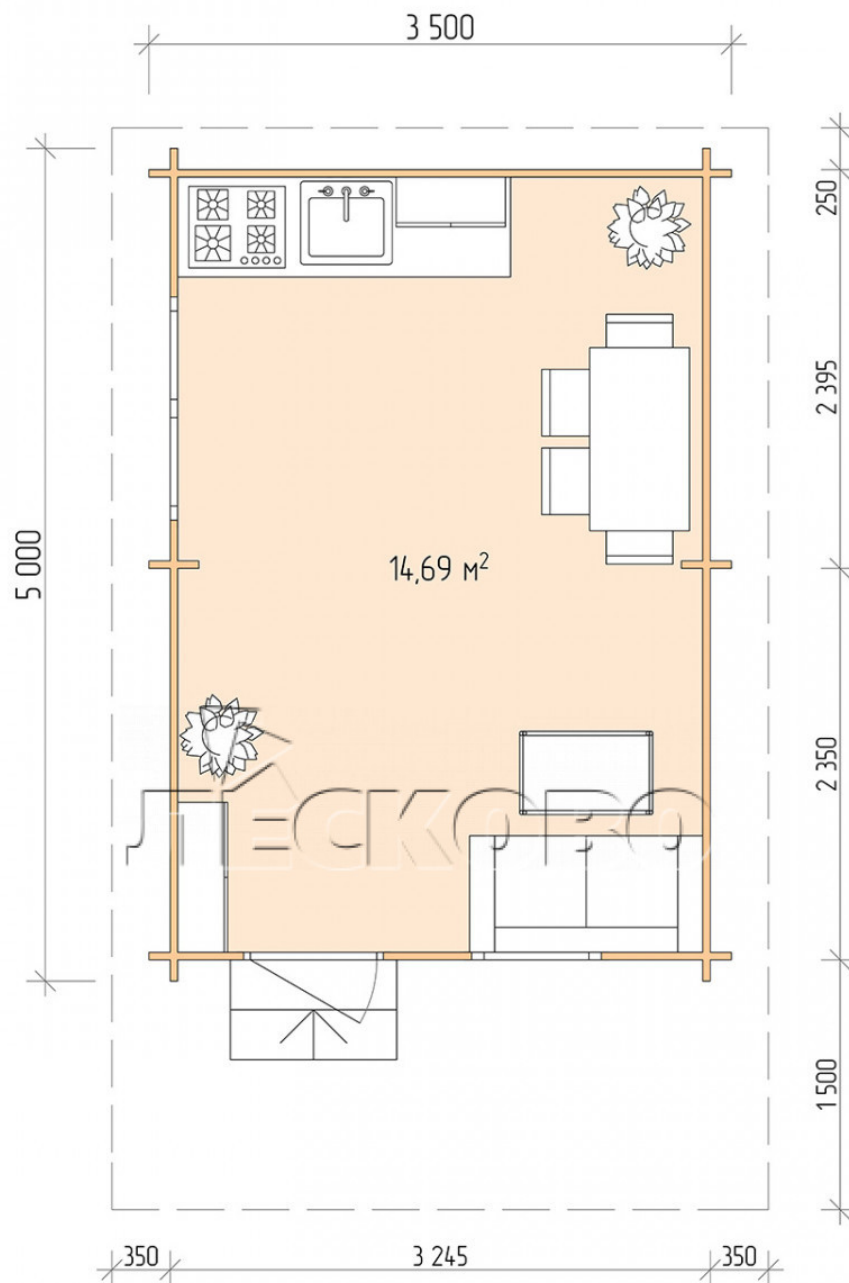

Log Cabin "DSN" series 3.5×5

Project Dimensions

3.5 × 5 / 15.1 m²

Full house set

3,491 €

Timber

45 MM

65 MM
+ 782 €

Project planning

3 500

14,69
M²

5 000

Разрез

House Kit

- Wall kit: 44 × 145mm mini-chamber drying chamber with bowls for the project. The material of the tree is spruce, pine (GOST 8486). Humidity 12-14%. The height of the walls is 2.16 m;
- Logs, lower harness: board 45 × 145 mm chamber drying 10-12%;
- Floors: floorboard 35 mm, Chamber drying;
- Ceiling: imitation of a bar 20 × 135 mm, Chamber drying;
- Wooden windows, glass 4 mm, Single. Treatment with a colorless antiseptic. Hardware;

0.87×0.78 м.1 шт.

1.34×0.91 м.1 шт.

- Wooden doors;

0.84×1.885 м.

glass.1 шт.

7. Platbands: dry planed board 20 × 100 mm;

8. Roof: shingles.

9. Skirting board 35 mm.