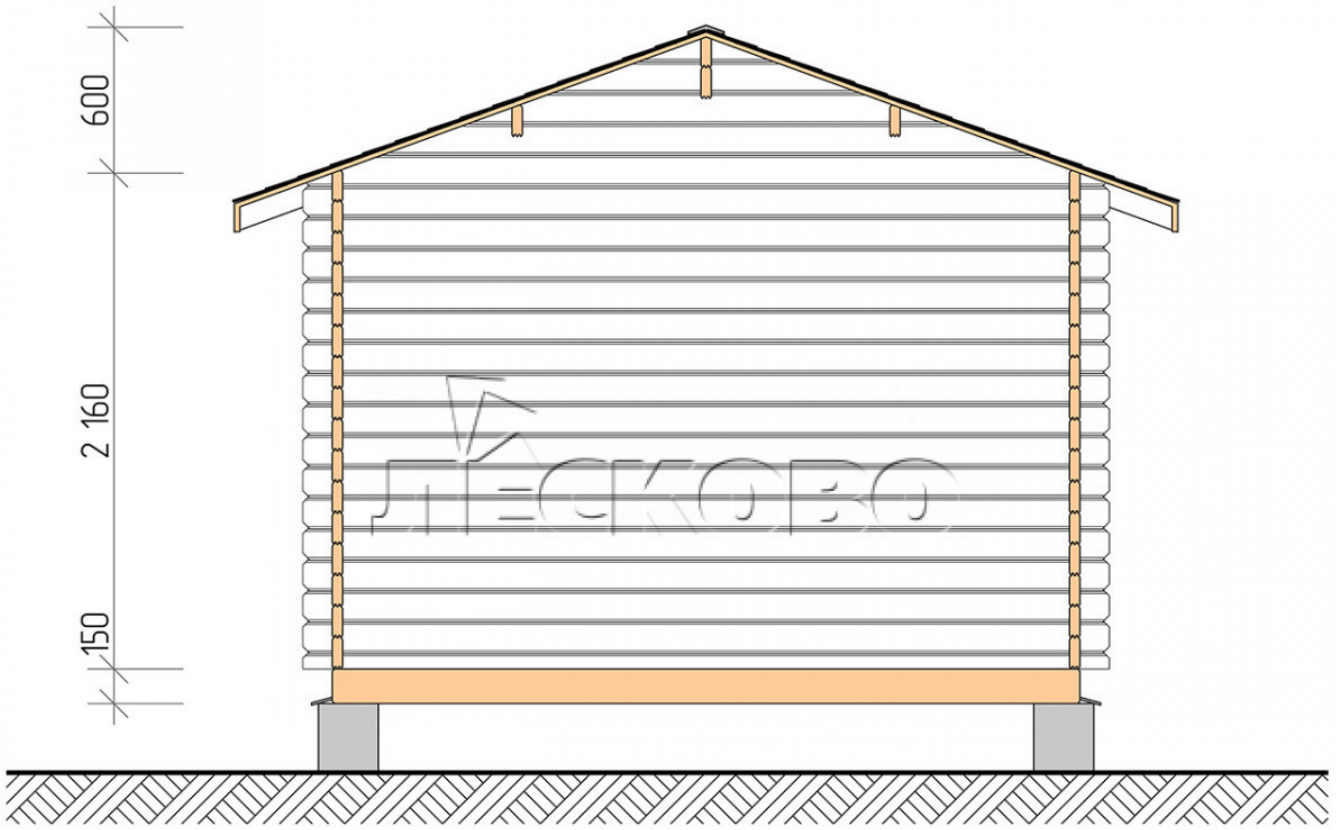

Log Cabin "DSN" series 3.5×5

Project Dimensions

3.5 × 5 / 15.1 m²

Full house set

3,491 €

Timber

45 MM

65 MM
+ 782 €

Project planning

3 500

14,69
M²

5 000

Разрез

House Kit

- Wall kit: 44 × 145mm mini-chamber drying chamber with bowls for the project. The material of the tree is spruce, pine (GOST 8486). Humidity 12-14%. The height of the walls is 2.16 m;
- Logs, lower harness: board 45 × 145 mm chamber drying 10-12%;
- Floors: floorboard 35 mm, Chamber drying;
- Ceiling: imitation of a bar 20 × 135 mm, Chamber drying;
- Wooden windows, glass 4 mm, Single. Treatment with a colorless antiseptic. Hardware;

0.87×0.78 м.1 шт.

1.34×0.91 м.1 шт.

- Wooden doors;

0.84×1.885 м.

glass.1 шт.

7. Platbands: dry planed board 20 × 100 mm;

8. Roof: shingles.

9. Skirting board 35 mm.