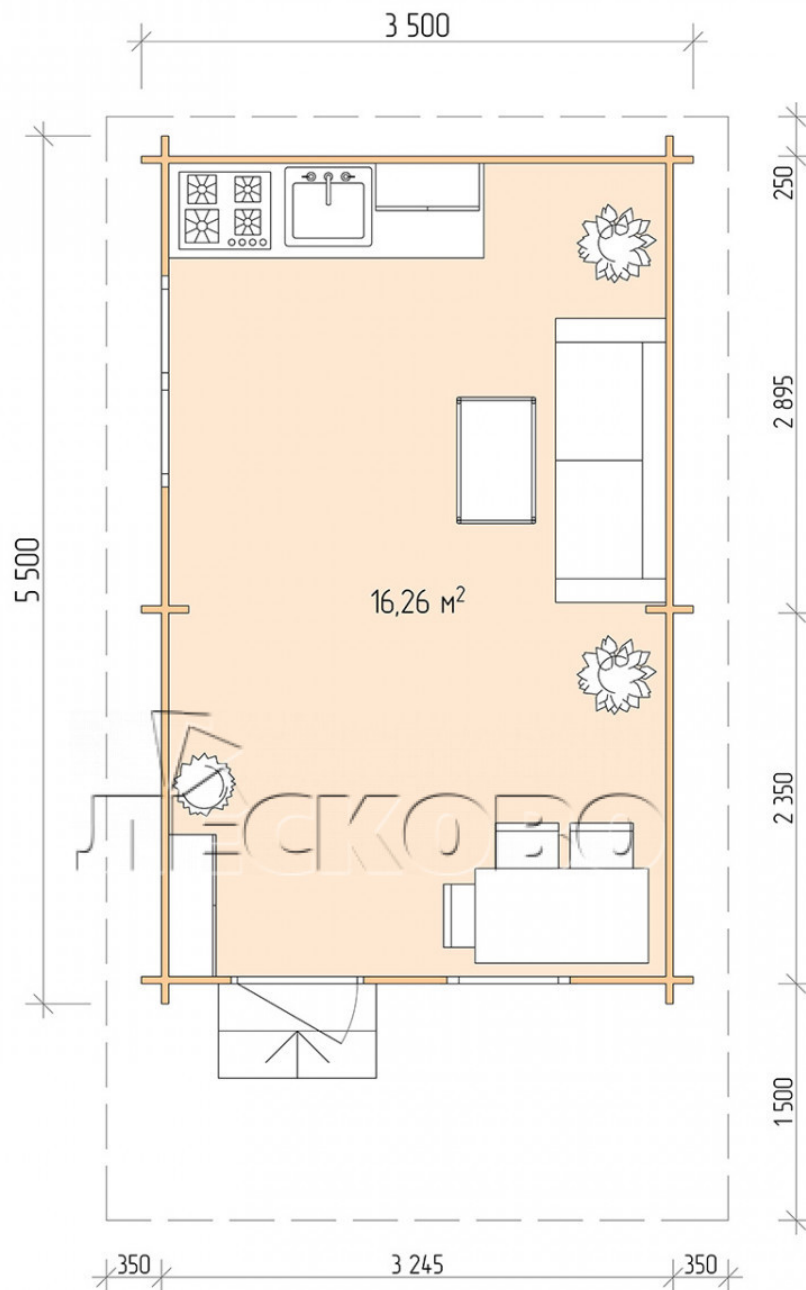

## Log Cabin "DSN" series 3.5×5.5

Project Dimensions

3.5 × 5.5 / 16.7 m<sup>2</sup>

Full house set

**3,761 €**

### Timber

45 MM

65 MM  
+ 828 €

# Разрез

## House Kit

- Wall kit: 44 × 145mm mini-chamber drying chamber with bowls for the project. The material of the tree is spruce, pine (GOST 8486). Humidity 12-14%. The height of the walls is 2.16 m;
- Logs, lower harness: board 45 × 145 mm chamber drying 10-12%;
- Floors: floorboard 35 mm, Chamber drying;
- Ceiling: imitation of a bar 20 × 135 mm, Chamber drying;
- Wooden windows, glass 4 mm, Single. Treatment with a colorless antiseptic. Hardware;