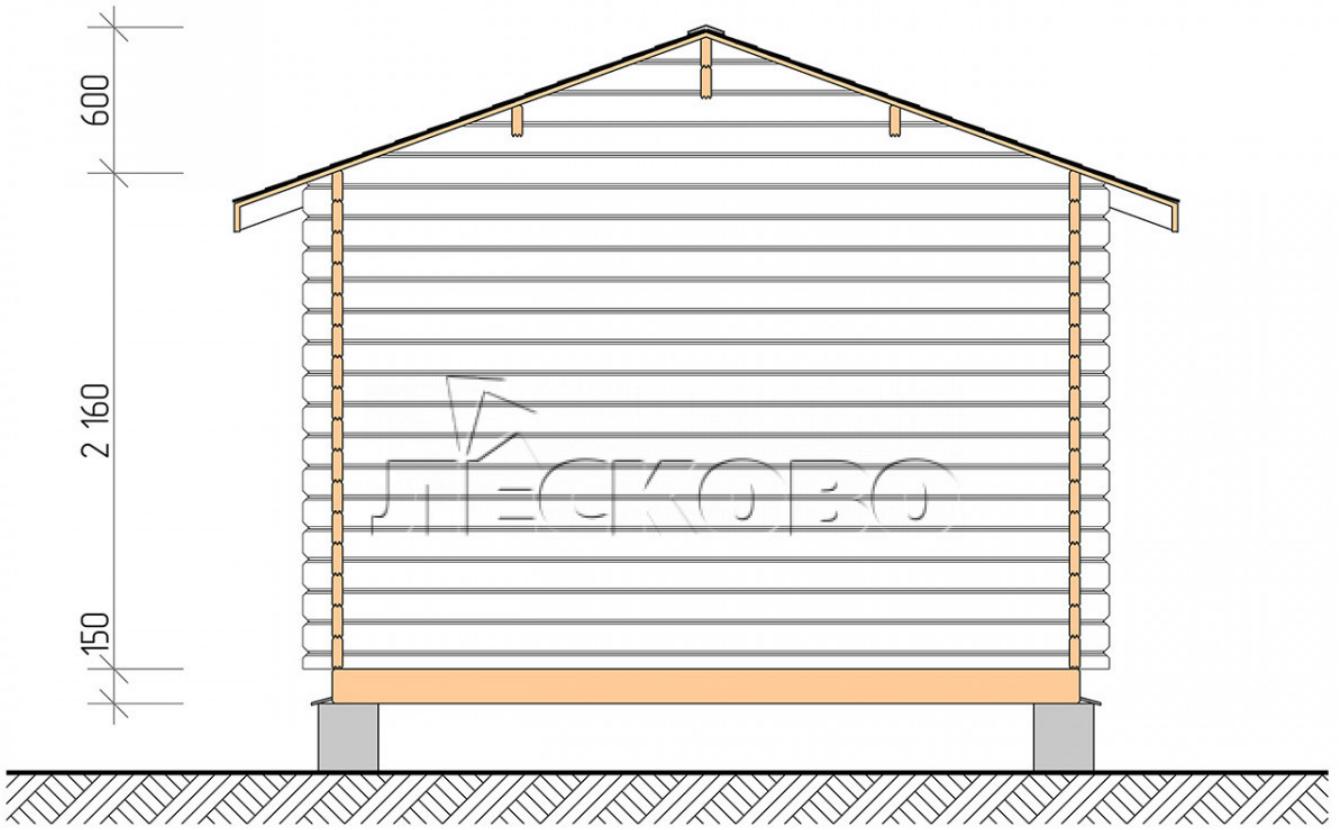

Log Cabin "DSN" series 3.5×5.5

Project Dimensions

3.5 × 5.5 / 16.7 m²

Full house set

3,046 €

Timber

45 MM

65 MM
+ 662 €

Project planning

Разрез

House Kit

- Wall kit: 44 × 145mm mini-chamber drying chamber with bowls for the project. The material of the tree is spruce, pine (GOST 8486). Humidity 12-14%. The height of the walls is 2.16 m;
- Logs, lower harness: board 45 × 145 mm chamber drying 10-12%;
- Floors: floorboard 35 mm, Chamber drying;
- Ceiling: imitation of a bar 20 × 135 mm, Chamber drying;
- Wooden windows, glass 4 mm, Single. Treatment with a colorless antiseptic. Hardware;

0.87×0.78 м.1 шт.

1.34×0.91 м.1 шт.

- Wooden doors;

0.84×1.885 м.

glass.1 шт.

7. Platbands: dry planed board 20 × 100 mm;

8. Roof: shingles.

9. Skirting board 35 mm.