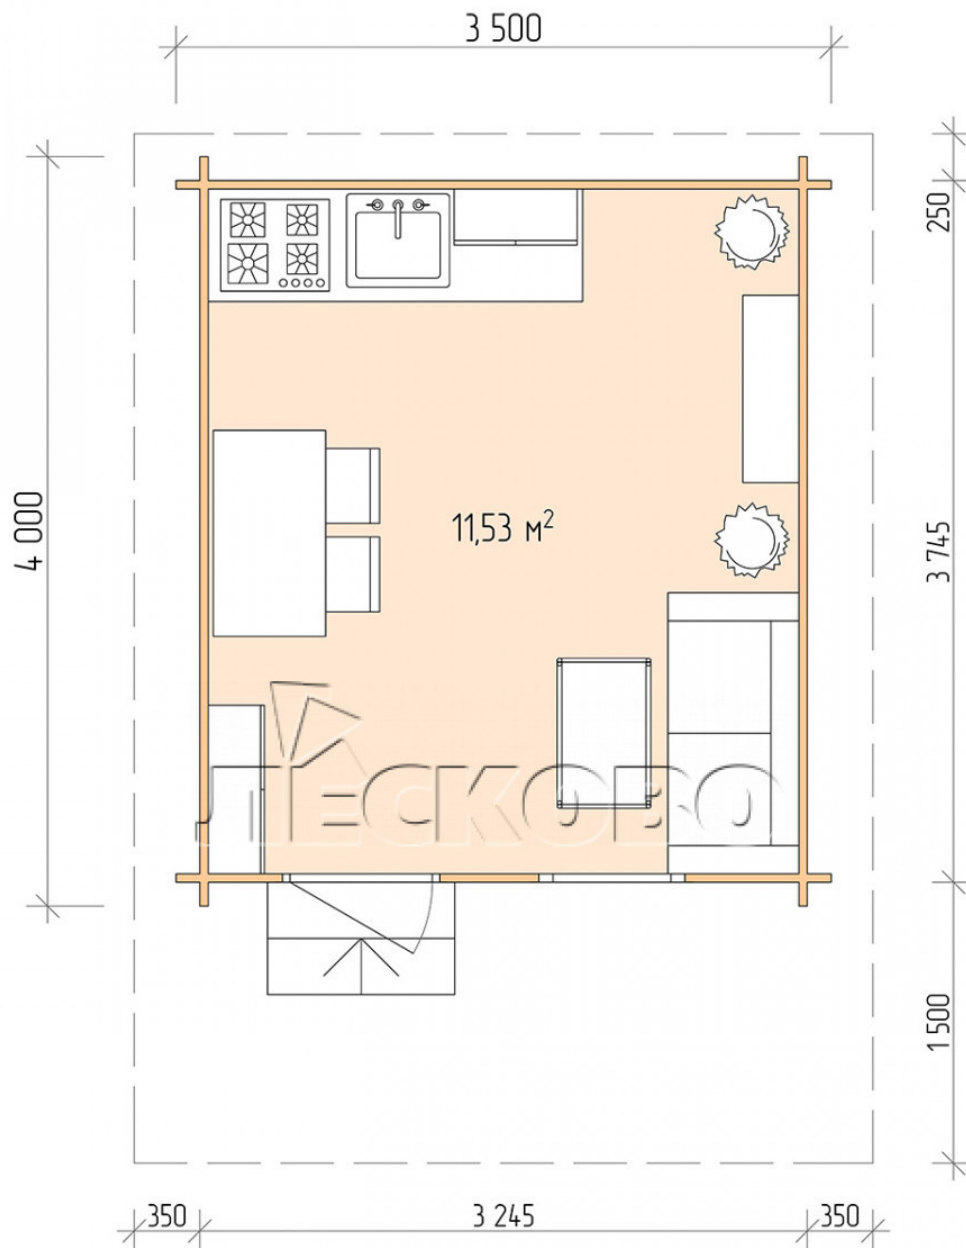

Log Cabin "DSN" series 3.5×4

Project Dimensions

3.5 × 4 / 12 m²

Full house set

2,974 €

Timber

45 MM

65 MM
+ 684 €

Project planning

3 500

11,53
M²

4 000

Разрез

House Kit

- Wall kit: 44 × 145mm mini-chamber drying chamber with bowls for the project. The material of the tree is spruce, pine (GOST 8486). Humidity 12-14%. The height of the walls is 2.16 m;
- Logs, lower harness: board 45 × 145 mm chamber drying 10-12%;
- Floors: floorboard 35 mm, Chamber drying;
- Ceiling: imitation of a bar 20 × 135 mm, Chamber drying;
- Wooden windows, glass 4 mm, Single. Treatment with a colorless antiseptic. Hardware;

0.87×0.78 м.1 шт.

- Wooden doors;

0.84×1.885 м.

glass.1 шт.

7. Platbands: dry planed board 20 × 100 mm;

8. Roof: shingles.

9. Skirting board 35 mm.

+7 (4942) 499-770