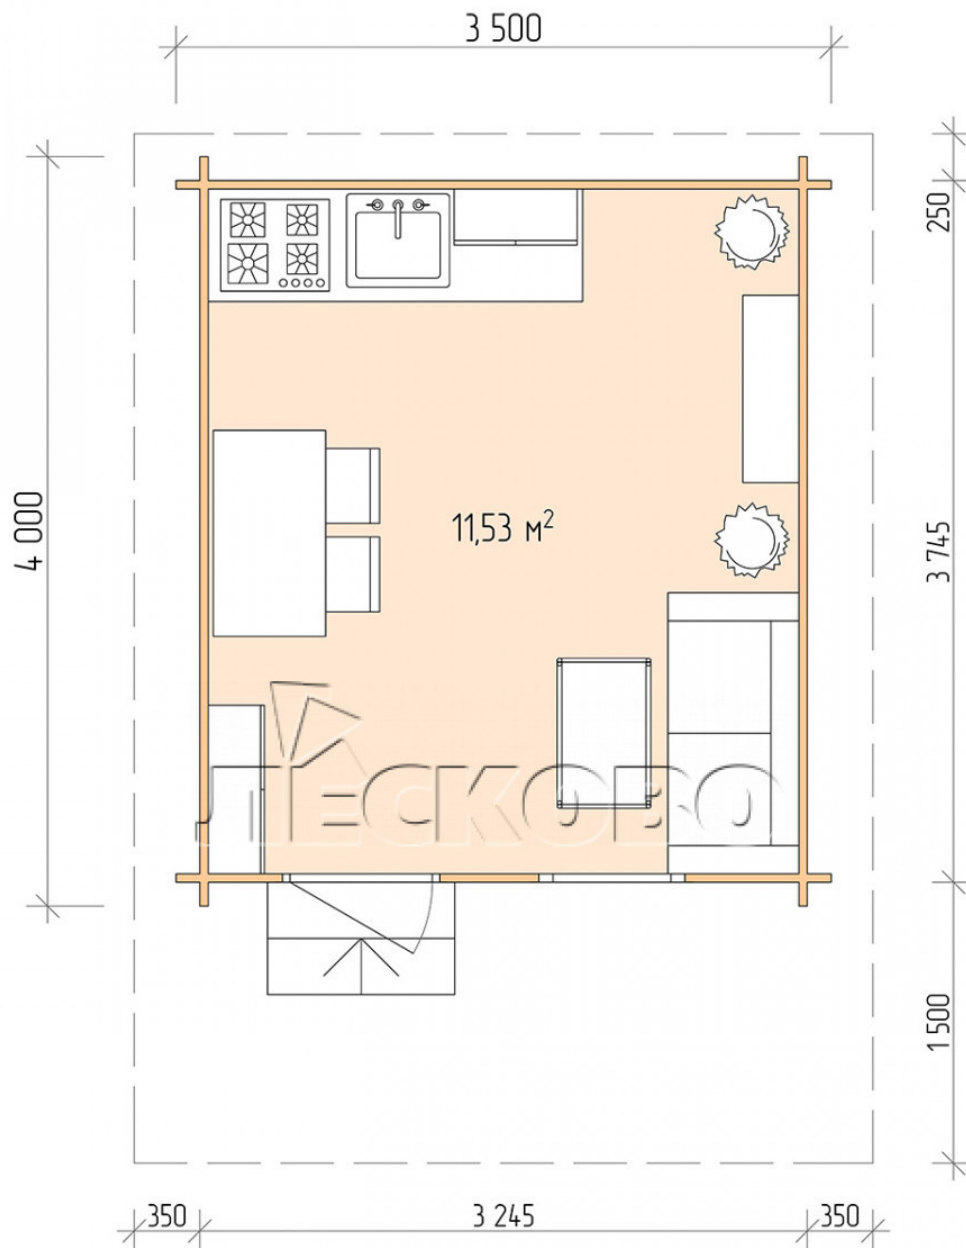

Log Cabin "DSN" series 3.5×4

Project Dimensions

3.5 × 4 / 12 m²

Full house set

2,500 €

Timber

45 mm

65 mm
+ 564 €

Project planning

3 500

11,53
M²

4 000

ОГОНЬ

Разрез

House Kit

- Wall kit: 44 × 145mm mini-chamber drying chamber with bowls for the project. The material of the tree is spruce, pine (GOST 8486). Humidity 12-14%. The height of the walls is 2.16 m;
- Logs, lower harness: board 45 × 145 mm chamber drying 10-12%;
- Floors: floorboard 35 mm, Chamber drying;
- Ceiling: imitation of a bar 20 × 135 mm, Chamber drying;
- Wooden windows, glass 4 mm, Single. Treatment with a colorless antiseptic. Hardware;

0.87×0.78 м.1 шт.

- Wooden doors;

0.84×1.885 м.

glass.1 шт.

7. Platbands: dry planed board 20 × 100 mm;

8. Roof: shingles.

9. Skirting board 35 mm.

+7 (4942) 499-770