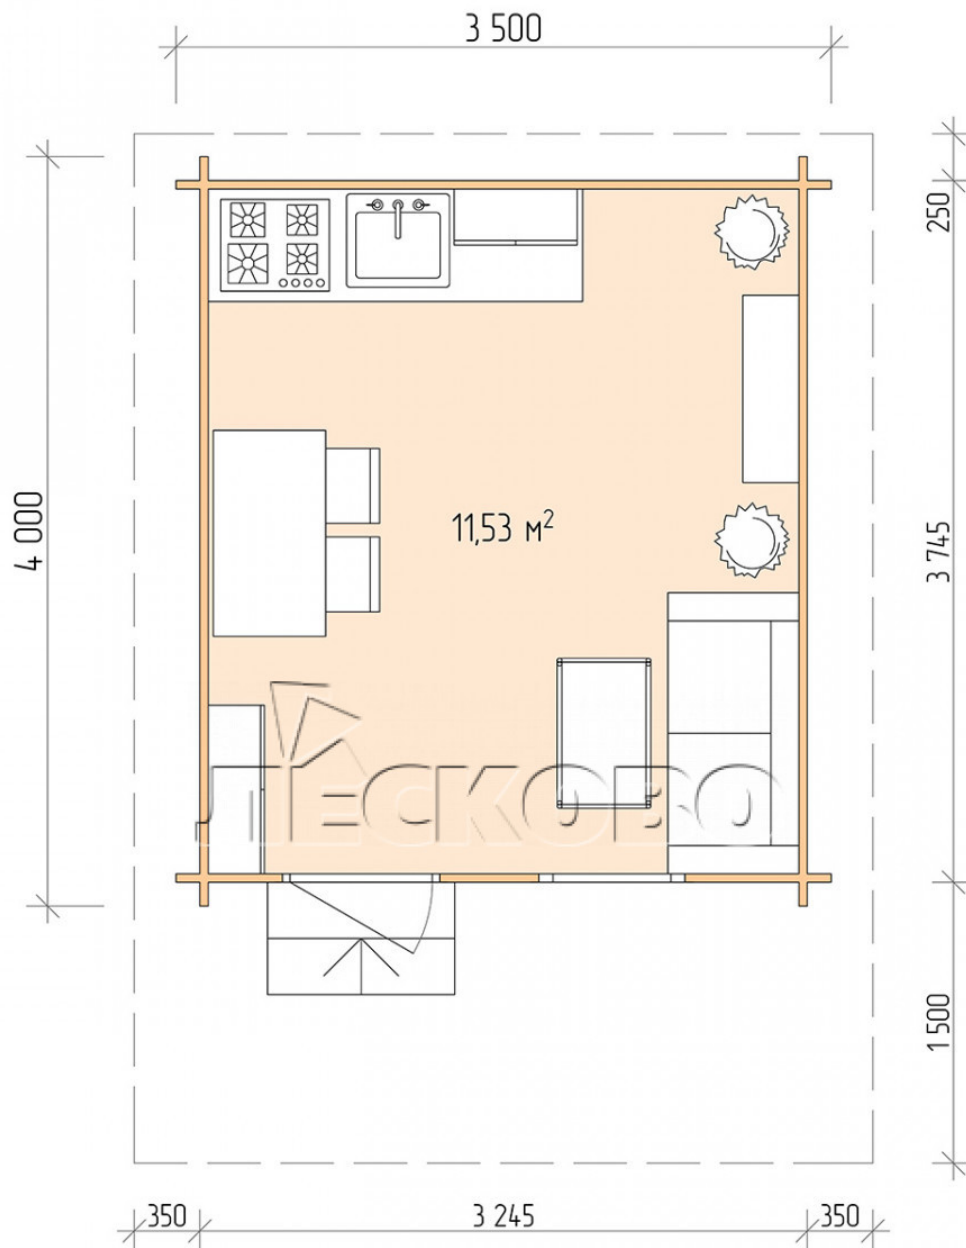

Log Cabin "DSN" series 3.5×4

Project Dimensions

3.5 × 4 / 12 m²

Full house set

2,411 €

Timber

45 MM

65 MM
+ 544 €

Project planning

3 500

4 000

ОГОНЬ

Разрез

House Kit

- Wall kit: 44 × 145mm mini-chamber drying chamber with bowls for the project. The material of the tree is spruce, pine (GOST 8486). Humidity 12-14%. The height of the walls is 2.16 m;
- Logs, lower harness: board 45 × 145 mm chamber drying 10-12%;
- Floors: floorboard 35 mm, Chamber drying;
- Ceiling: imitation of a bar 20 × 135 mm, Chamber drying;
- Wooden windows, glass 4 mm, Single. Treatment with a colorless antiseptic. Hardware;

0.87×0.78 м.1 шт.

- Wooden doors;

0.84×1.885 м.

glass.1 шт.

7. Platbands: dry planed board 20 × 100 mm;

8. Roof: shingles.

9. Skirting board 35 mm.

+7 (4942) 499-770