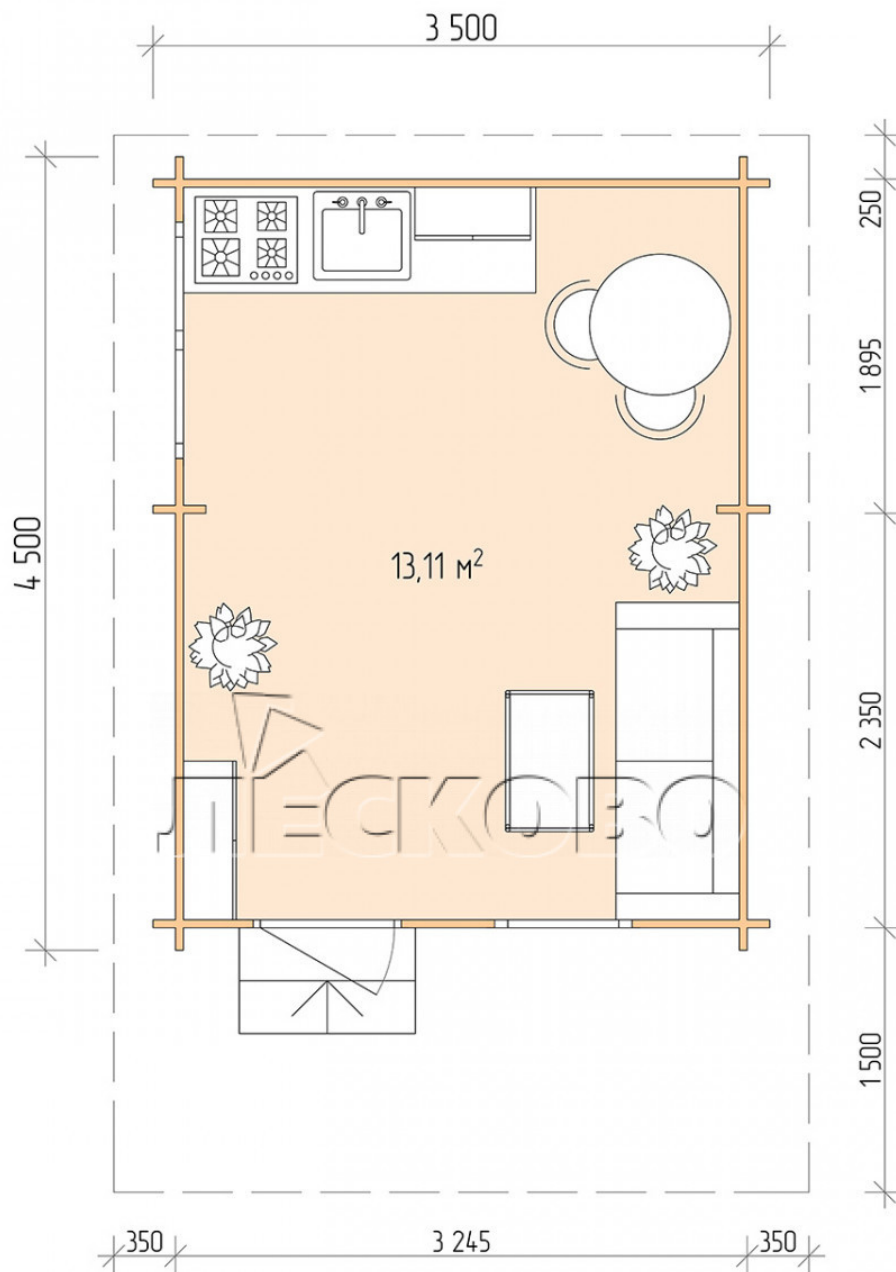

## Log Cabin "DSN" series 3.5×4.5

Project Dimensions

3.5 × 4.5 / 13.5 m<sup>2</sup>

Full house set

**2,851 €**

# Разрез

## House Kit

- Wall kit: 44 × 145mm mini-chamber drying chamber with bowls for the project. The material of the tree is spruce, pine (GOST 8486). Humidity 12-14%. The height of the walls is 2.16 m;
- Logs, lower harness: board 45 × 145 mm chamber drying 10-12%;
- Floors: floorboard 35 mm, Chamber drying;
- Ceiling: imitation of a bar 20 × 135 mm, Chamber drying;
- Wooden windows, glass 4 mm, Single. Treatment with a colorless antiseptic. Hardware;