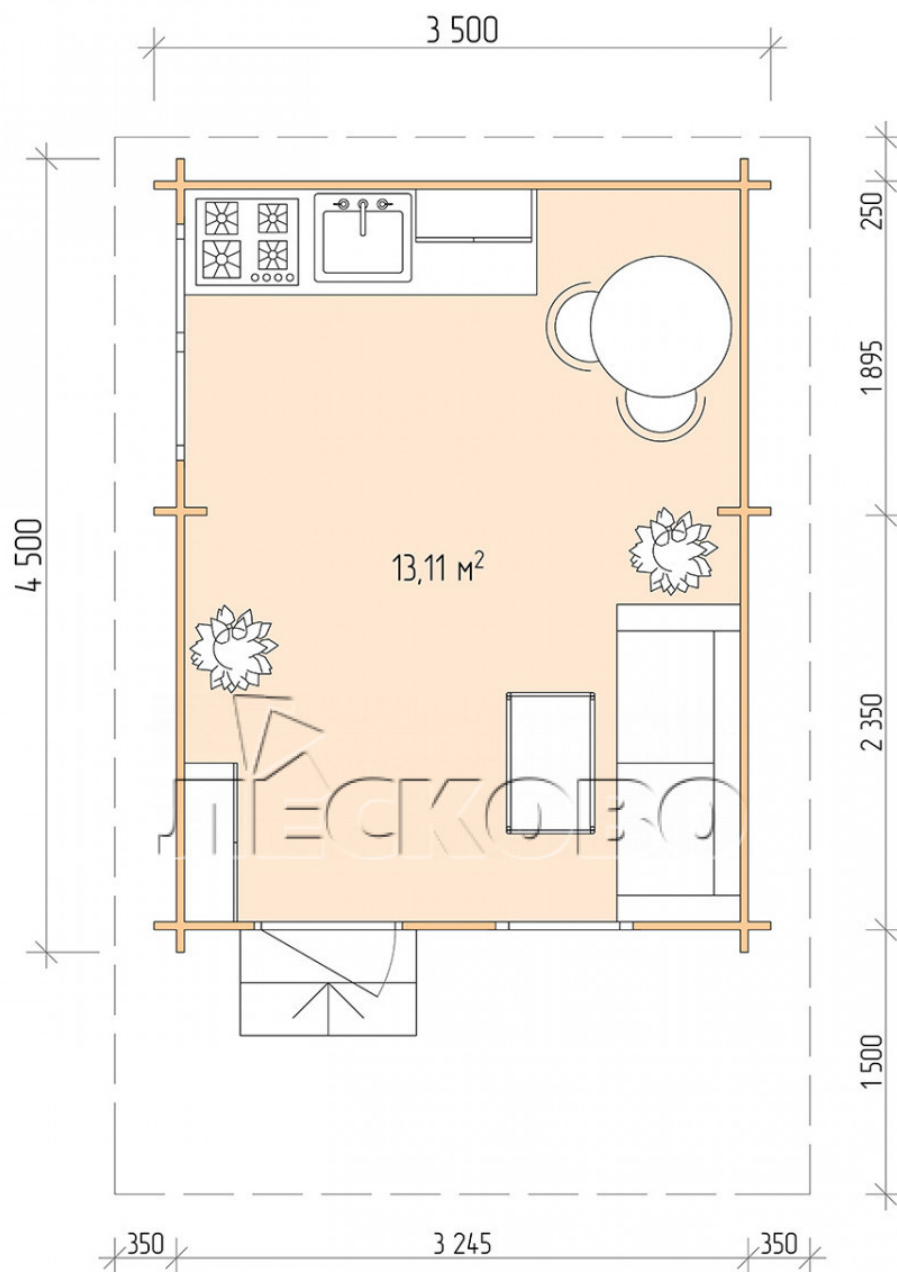

Log Cabin "DSN" series 3.5×4.5

Project Dimensions

3.5 × 4.5 / 13.5 m²

Full house set

2,708 €

Timber

45 MM

65 MM
+ 584 €

Project planning

3 500

4 500

EGZOS

Разрез

House Kit

- Wall kit: 44 × 145mm mini-chamber drying chamber with bowls for the project. The material of the tree is spruce, pine (GOST 8486). Humidity 12-14%. The height of the walls is 2.16 m;
- Logs, lower harness: board 45 × 145 mm chamber drying 10-12%;
- Floors: floorboard 35 mm, Chamber drying;
- Ceiling: imitation of a bar 20 × 135 mm, Chamber drying;
- Wooden windows, glass 4 mm, Single. Treatment with a colorless antiseptic. Hardware;

0.87×0.78 м.1 шт.

1.34×0.91 м.1 шт.

- Wooden doors;

0.84×1.885 м.

glass.1 шт.

7. Platbands: dry planed board 20 × 100 mm;

8. Roof: shingles.

9. Skirting board 35 mm.