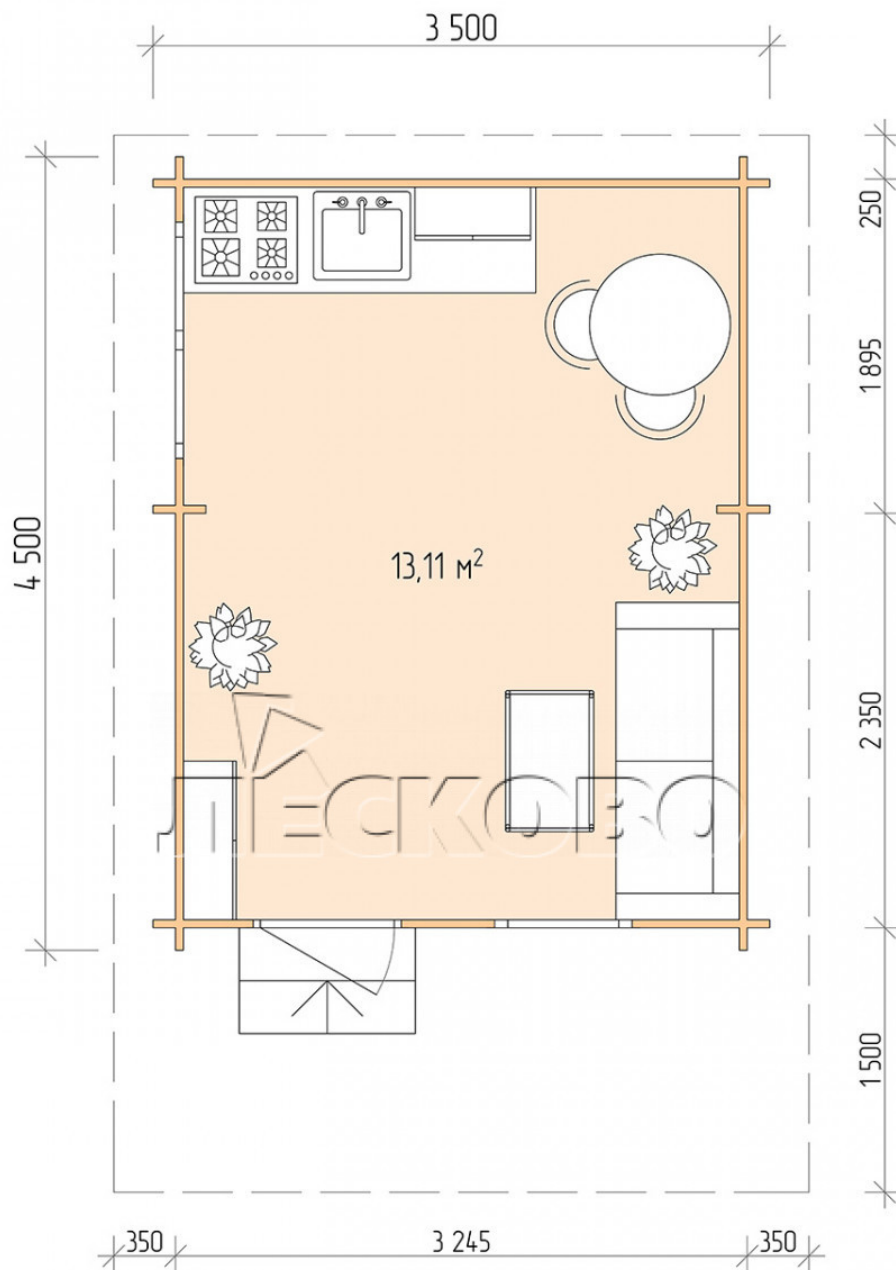

## Log Cabin "DSN" series 3.5×4.5

Project Dimensions

3.5 × 4.5 / 13.5 m<sup>2</sup>

Full house set

**3,429 €**

# Разрез

## House Kit

- Wall kit: 44 × 145mm mini-chamber drying chamber with bowls for the project. The material of the tree is spruce, pine (GOST 8486). Humidity 12-14%. The height of the walls is 2.16 m;
- Logs, lower harness: board 45 × 145 mm chamber drying 10-12%;
- Floors: floorboard 35 mm, Chamber drying;
- Ceiling: imitation of a bar 20 × 135 mm, Chamber drying;
- Wooden windows, glass 4 mm, Single. Treatment with a colorless antiseptic. Hardware;

0.87×0.78 м.1 шт.

1.34×0.91 м.1 шт.

- Wooden doors;

0.84×1.885 м.

glass.1 шт.

7. Platbands: dry planed board 20 × 100 mm;

8. Roof: shingles.

9. Skirting board 35 mm.