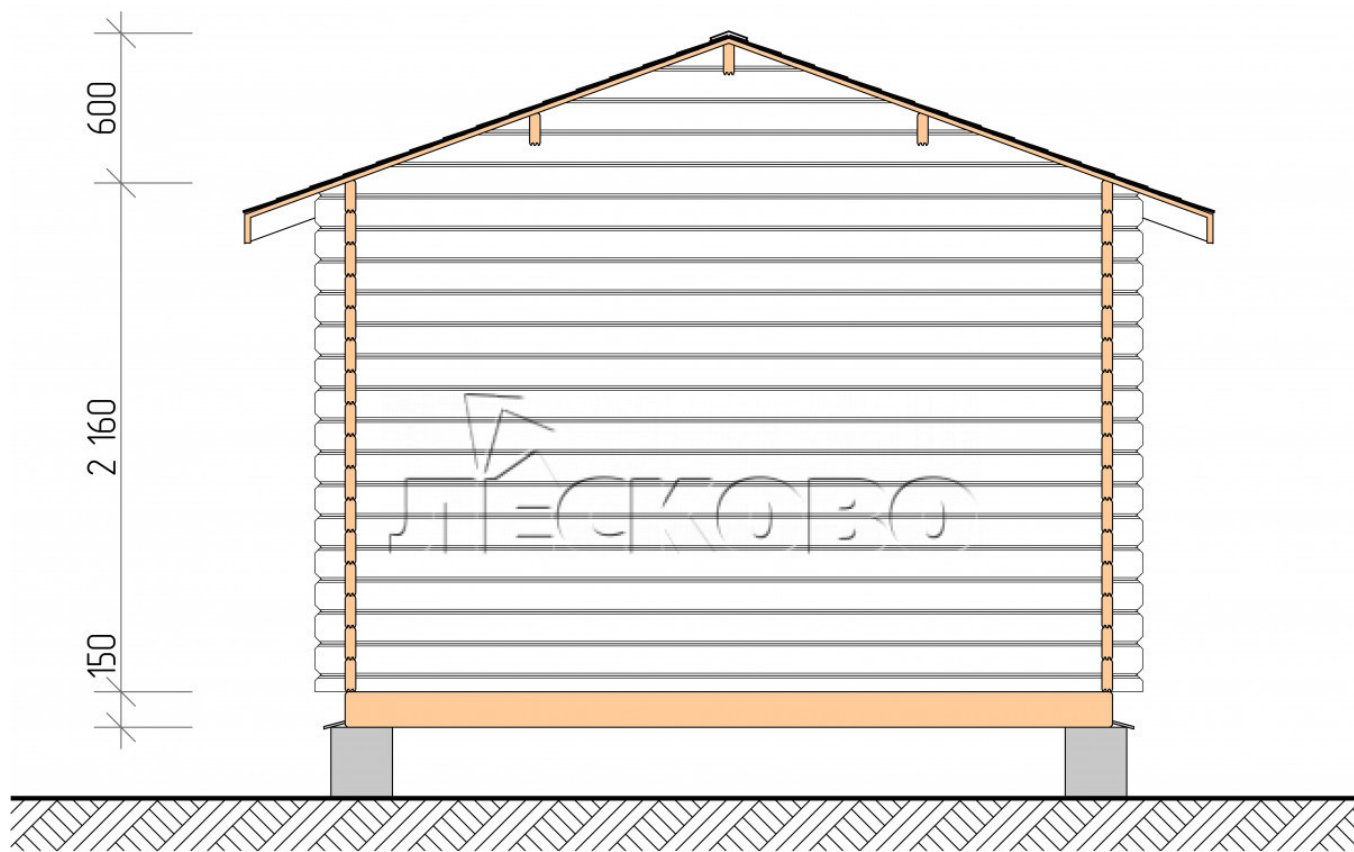

Log Cabin "DSN" series 3.5×3

Project Dimensions

3.5 × 3 / 8.7 m²

Full house set

2,522 €

Timber

45 MM

65 MM
+ 608 €

Project planning

3 500

3 000

Разрез

House Kit

- Wall kit: 44 × 145mm mini-chamber drying chamber with bowls for the project. The material of the tree is spruce, pine (GOST 8486). Humidity 12-14%. The height of the walls is 2.16 m;
- Logs, lower harness: board 45 × 145 mm chamber drying 10-12%;
- Floors: floorboard 35 mm, Chamber drying;
- Ceiling: imitation of a bar 20 × 135 mm, Chamber drying;
- Wooden windows, glass 4 mm, Single. Treatment with a colorless antiseptic. Hardware;