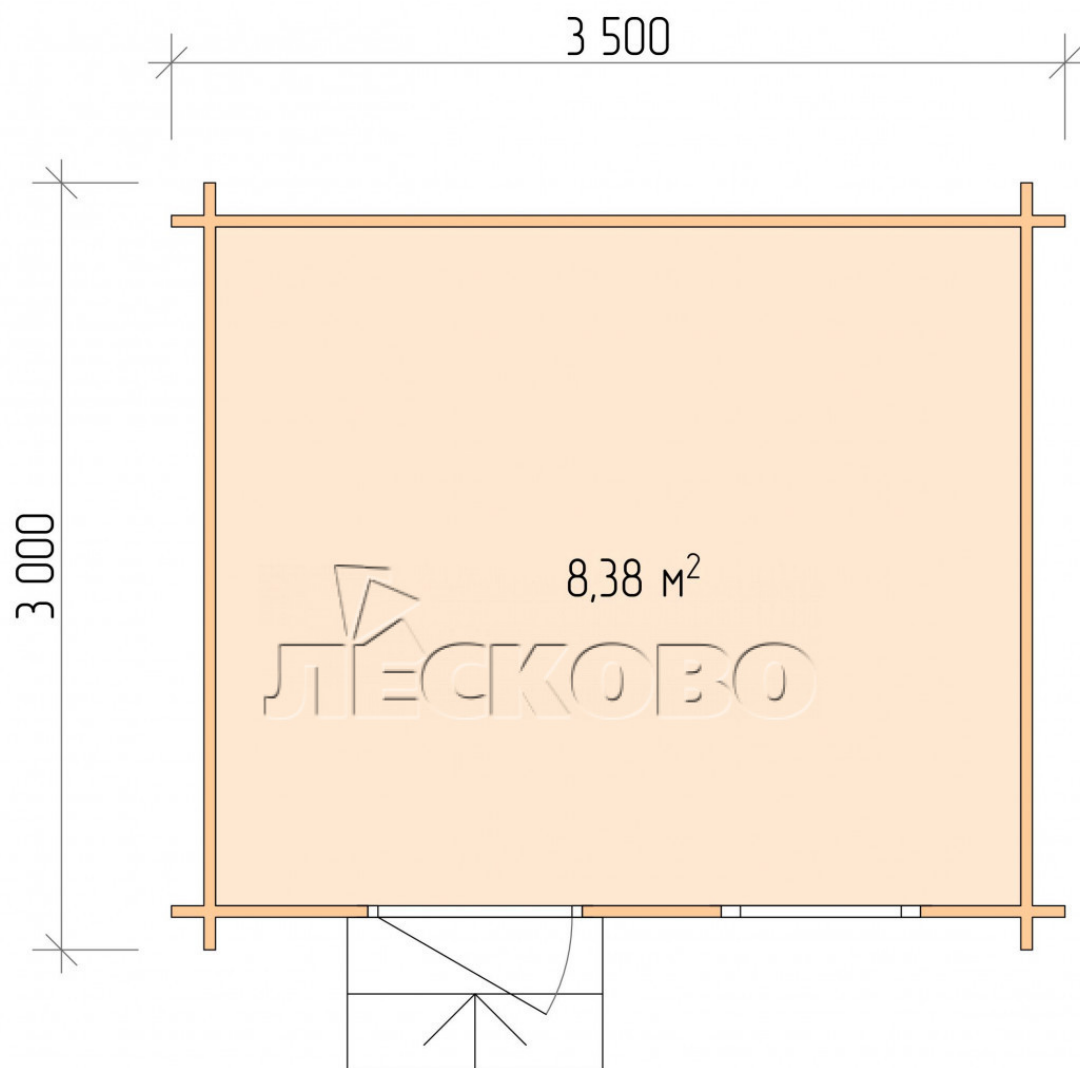

Log Cabin "DSN" series 3.5×3

Project Dimensions

3.5 × 3 / 8.7 m²

Full house set

2,522 €

Timber

45 MM

65 MM
+ 608 €

Project planning

3 500

3 000

Разрез

House Kit

- Wall kit: 44 × 145mm mini-chamber drying chamber with bowls for the project. The material of the tree is spruce, pine (GOST 8486). Humidity 12-14%. The height of the walls is 2.16 m;
- Logs, lower harness: board 45 × 145 mm chamber drying 10-12%;
- Floors: floorboard 35 mm, Chamber drying;
- Ceiling: imitation of a bar 20 × 135 mm, Chamber drying;
- Wooden windows, glass 4 mm, Single. Treatment with a colorless antiseptic. Hardware;

0.87×0.78 м.1 шт.

- Wooden doors;

0.84×1.885 м.
glass.1 шт.

7. Platbands: dry planed board 20 × 100 mm;

8. Roof: shingles.

9. Skirting board 35 mm.

+7 (4942) 499-770

156014, г. Кострома, ул. Базовая, д. 8