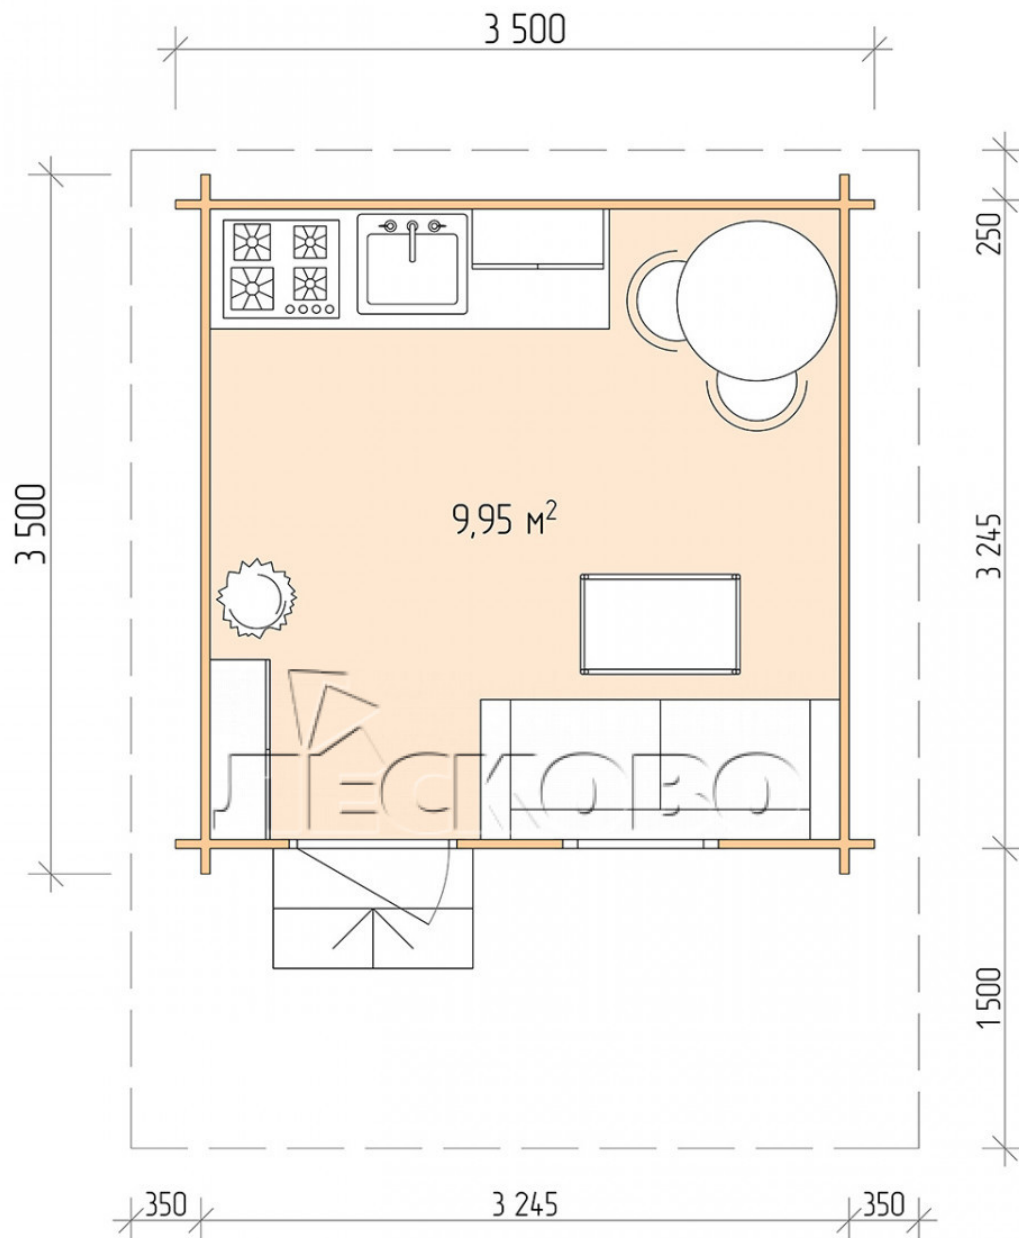

Log Cabin "DSN" series 3.5×3.5

Project Dimensions

3.5 × 3.5 / 10.3 m²

Full house set

2,703 €

Timber

45 MM

65 MM
+ 631 €

Project planning

3 500

3 500

Разрез

House Kit

- Wall kit: 44 × 145mm mini-chamber drying chamber with bowls for the project. The material of the tree is spruce, pine (GOST 8486). Humidity 12-14%. The height of the walls is 2.16 m;
- Logs, lower harness: board 45 × 145 mm chamber drying 10-12%;
- Floors: floorboard 35 mm, Chamber drying;
- Ceiling: imitation of a bar 20 × 135 mm, Chamber drying;
- Wooden windows, glass 4 mm, Single. Treatment with a colorless antiseptic. Hardware;

0.87×0.78 м.1 шт.

- Wooden doors;

0.84×1.885 м.

glass.1 шт.

7. Platbands: dry planed board 20 × 100 mm;

8. Roof: shingles.

9. Skirting board 35 mm.

+7 (4942) 499-770