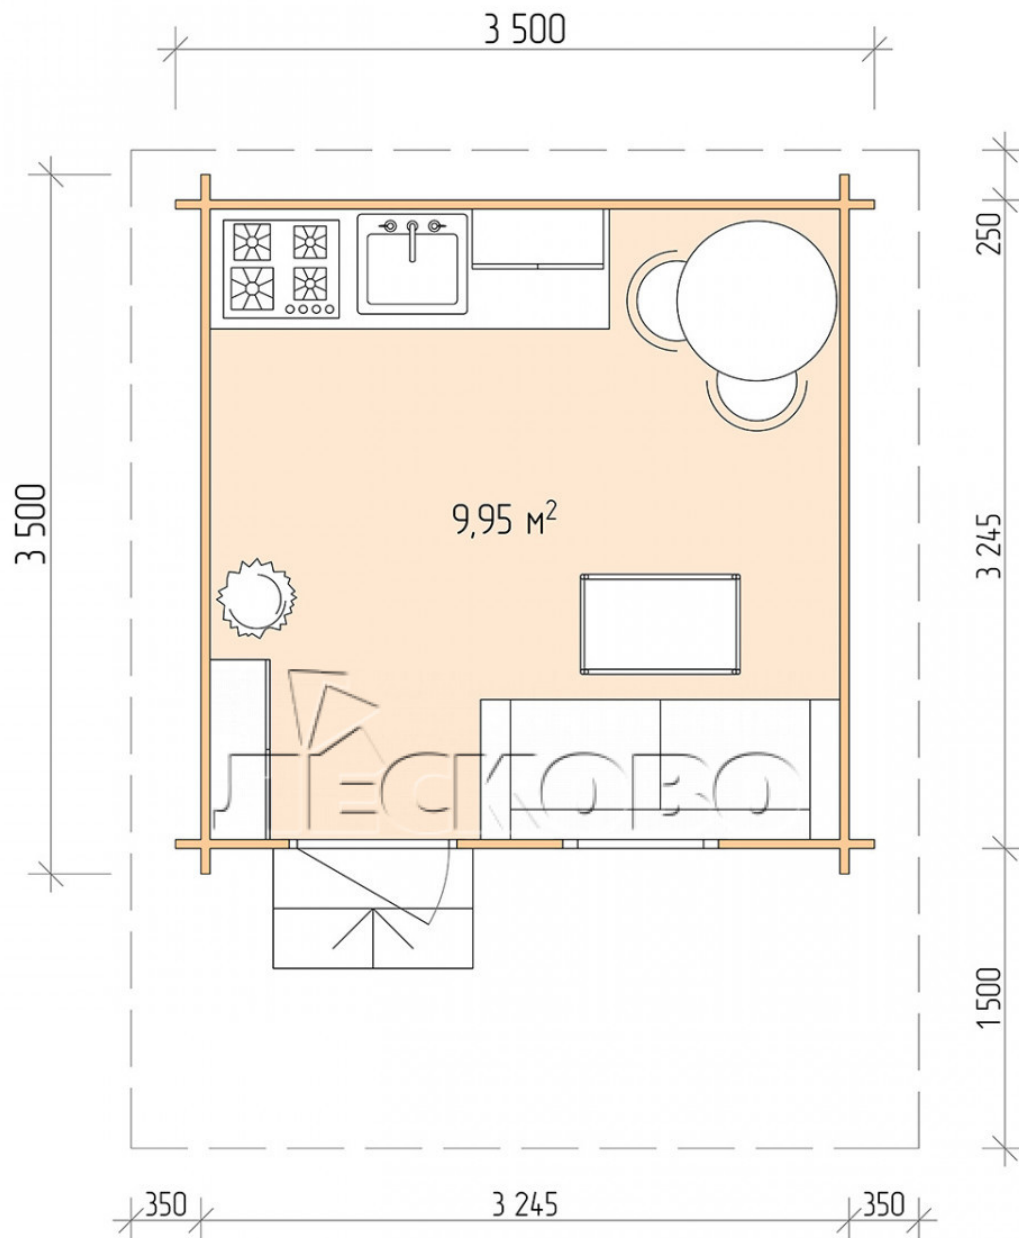

Log Cabin "DSN" series 3.5×3.5

Project Dimensions

3.5 × 3.5 / 10.3 m²

Full house set

2,264 €

Timber

45 MM

65 MM
+ 520 €

Project planning

3 500

3 500

Разрез

House Kit

- Wall kit: 44 × 145mm mini-chamber drying chamber with bowls for the project. The material of the tree is spruce, pine (GOST 8486). Humidity 12-14%. The height of the walls is 2.16 m;
- Logs, lower harness: board 45 × 145 mm chamber drying 10-12%;
- Floors: floorboard 35 mm, Chamber drying;
- Ceiling: imitation of a bar 20 × 135 mm, Chamber drying;
- Wooden windows, glass 4 mm, Single. Treatment with a colorless antiseptic. Hardware;

0.87×0.78 м.1 шт.

- Wooden doors;

0.84×1.885 м.

glass.1 шт.

7. Platbands: dry planed board 20 × 100 mm;

8. Roof: shingles.

9. Skirting board 35 mm.

+7 (4942) 499-770