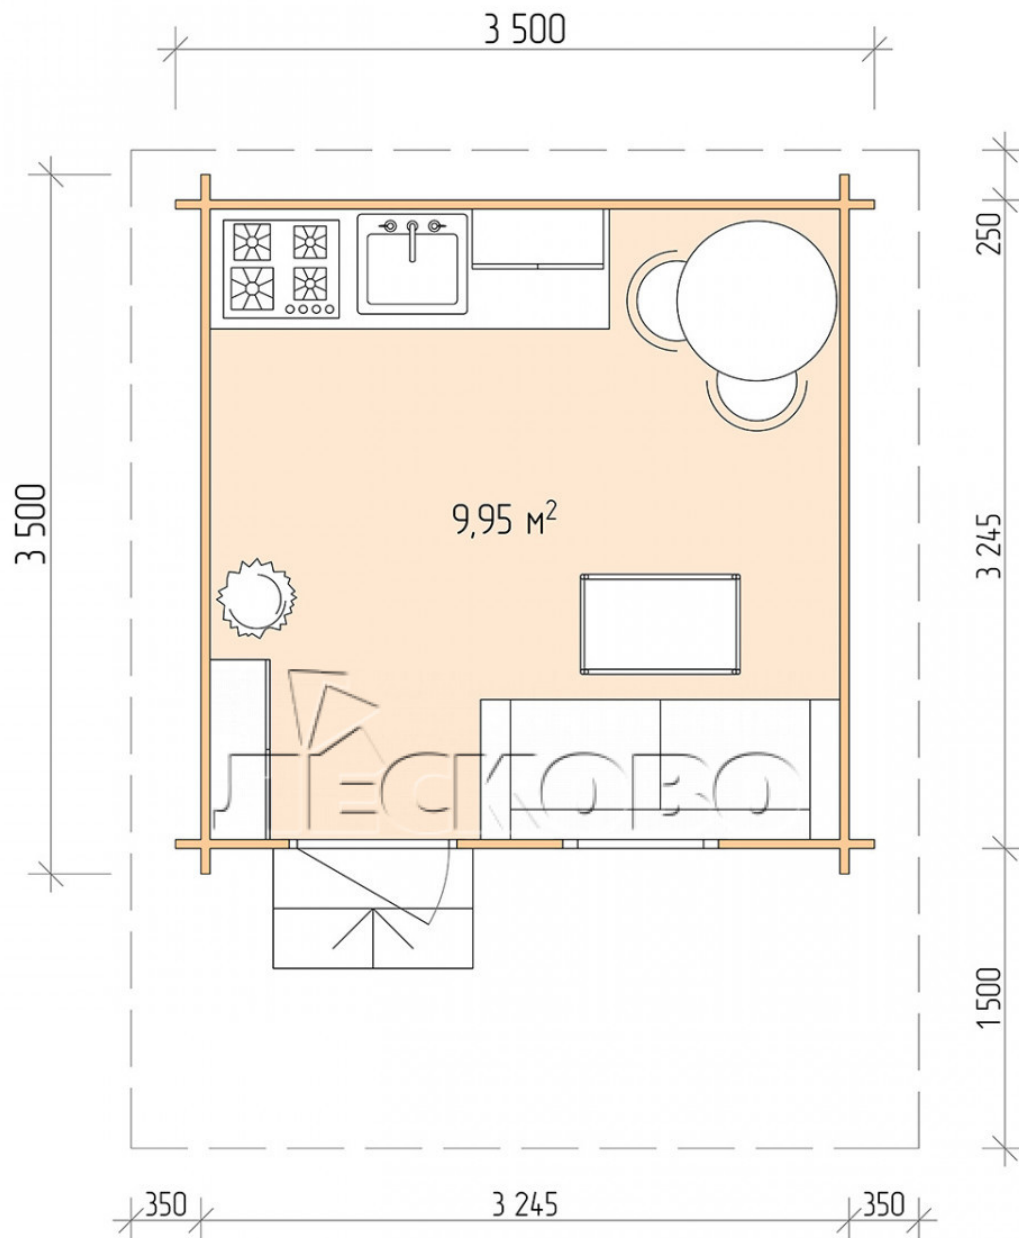

Log Cabin "DSN" series 3.5×3.5

Project Dimensions

3.5 × 3.5 / 10.3 m²

Full house set

2,150 €

Timber

45 MM

65 MM
+ 494 €

Project planning

3 500

3 500

Разрез

House Kit

- Wall kit: 44 × 145mm mini-chamber drying chamber with bowls for the project. The material of the tree is spruce, pine (GOST 8486). Humidity 12-14%. The height of the walls is 2.16 m;
- Logs, lower harness: board 45 × 145 mm chamber drying 10-12%;
- Floors: floorboard 35 mm, Chamber drying;
- Ceiling: imitation of a bar 20 × 135 mm, Chamber drying;
- Wooden windows, glass 4 mm, Single. Treatment with a colorless antiseptic. Hardware;

0.87×0.78 м.1 шт.

- Wooden doors;

0.84×1.885 м.

glass.1 шт.

7. Platbands: dry planed board 20 × 100 mm;

8. Roof: shingles.

9. Skirting board 35 mm.

+7 (4942) 499-770