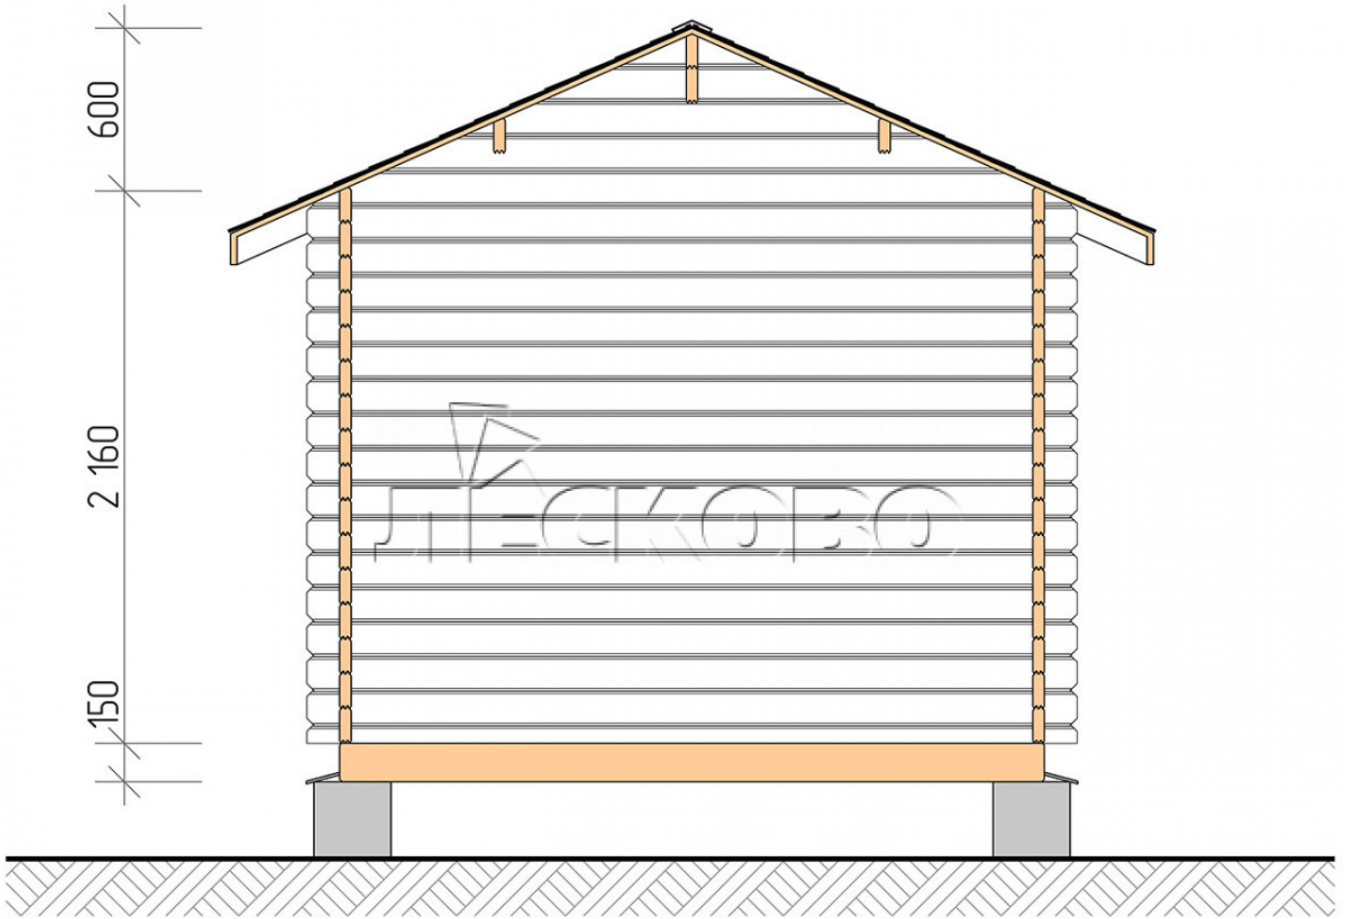

Log Cabin "DSN" serie 3×6

Project Dimensions

3 × 6 / 15.4 m²

Full house set

2,964 €

Timber

45 MM

65 MM
+ 662 €

Project planning

3 000

6 000

Разрез

House Kit

- Wall kit: 44 × 145mm mini-chamber drying chamber with bowls for the project. The material of the tree is spruce, pine (GOST 8486). Humidity 12-14%. The height of the walls is 2.16 m;
- Logs, lower harness: board 45 × 145 mm chamber drying 10-12%;
- Floors: floorboard 35 mm, Chamber drying;
- Ceiling: imitation of a bar 20 × 135 mm, Chamber drying;
- Wooden windows, glass 4 mm, Single. Treatment with a colorless antiseptic. Hardware;

0.87×0.78 м.1 шт.

1.34×0.91 м.1 шт.

- Wooden doors;

0.84×1.885 м.

glass.1 шт.

7. Platbands: dry planed board 20 × 100 mm;

8. Roof: shingles.

9. Skirting board 35 mm.