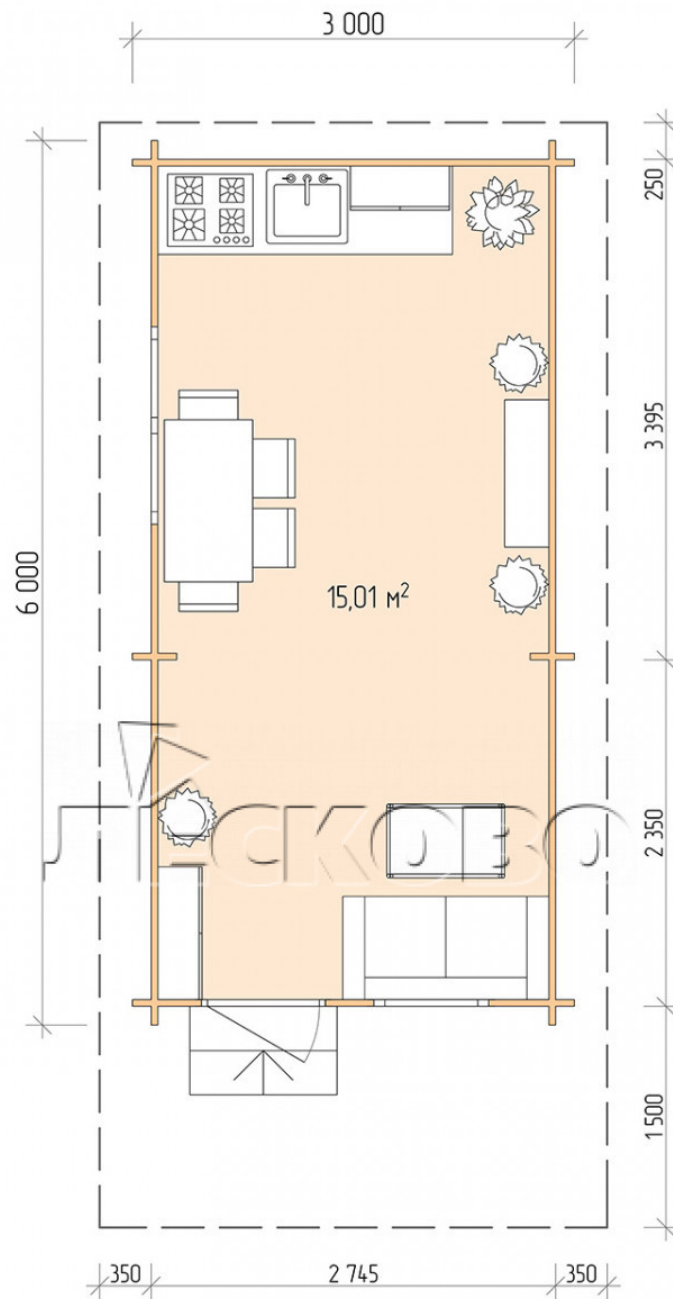

Log Cabin "DSN" serie 3×6

Project Dimensions

3 × 6 / 15.4 m²

Full house set

2,964 €

Timber

45 MM

65 MM
+ 662 €

Project planning

3 000

6 000

Разрез

House Kit

- Wall kit: 44 × 145mm mini-chamber drying chamber with bowls for the project. The material of the tree is spruce, pine (GOST 8486). Humidity 12-14%. The height of the walls is 2.16 m;
- Logs, lower harness: board 45 × 145 mm chamber drying 10-12%;
- Floors: floorboard 35 mm, Chamber drying;
- Ceiling: imitation of a bar 20 × 135 mm, Chamber drying;
- Wooden windows, glass 4 mm, Single. Treatment with a colorless antiseptic. Hardware;

0.87×0.78 м.1 шт.

1.34×0.91 м.1 шт.

- Wooden doors;

0.84×1.885 м.

glass.1 шт.

7. Platbands: dry planed board 20 × 100 mm;

8. Roof: shingles.

9. Skirting board 35 mm.