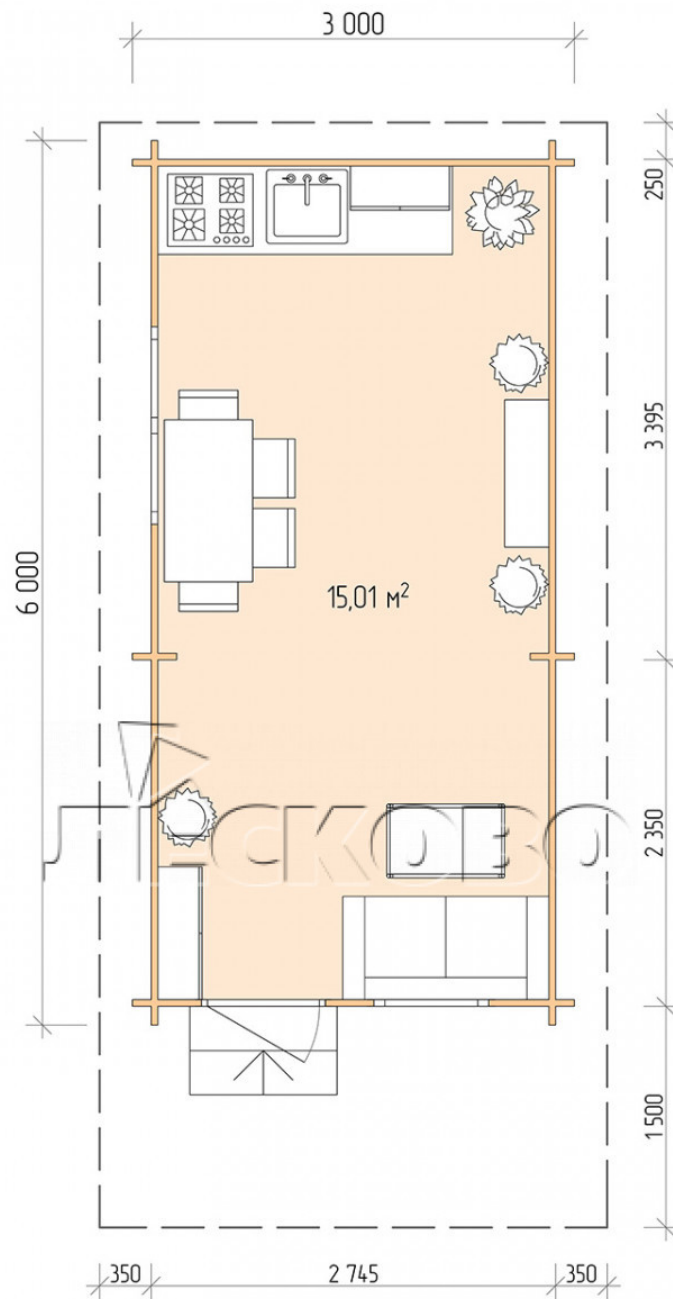

Log Cabin "DSN" serie 3×6

Project Dimensions

3 × 6 / 15.4 m²

Full house set

3,745 €

Timber

45 MM

65 MM
+ 845 €

Project planning

3 000

6 000

Разрез

House Kit

- Wall kit: 44 × 145mm mini-chamber drying chamber with bowls for the project. The material of the tree is spruce, pine (GOST 8486). Humidity 12-14%. The height of the walls is 2.16 m;
- Logs, lower harness: board 45 × 145 mm chamber drying 10-12%;
- Floors: floorboard 35 mm, Chamber drying;
- Ceiling: imitation of a bar 20 × 135 mm, Chamber drying;
- Wooden windows, glass 4 mm, Single. Treatment with a colorless antiseptic. Hardware;

0.87×0.78 м.1 шт.

1.34×0.91 м.1 шт.

- Wooden doors;

0.84×1.885 м.

glass.1 шт.

7. Platbands: dry planed board 20 × 100 mm;

8. Roof: shingles.

9. Skirting board 35 mm.