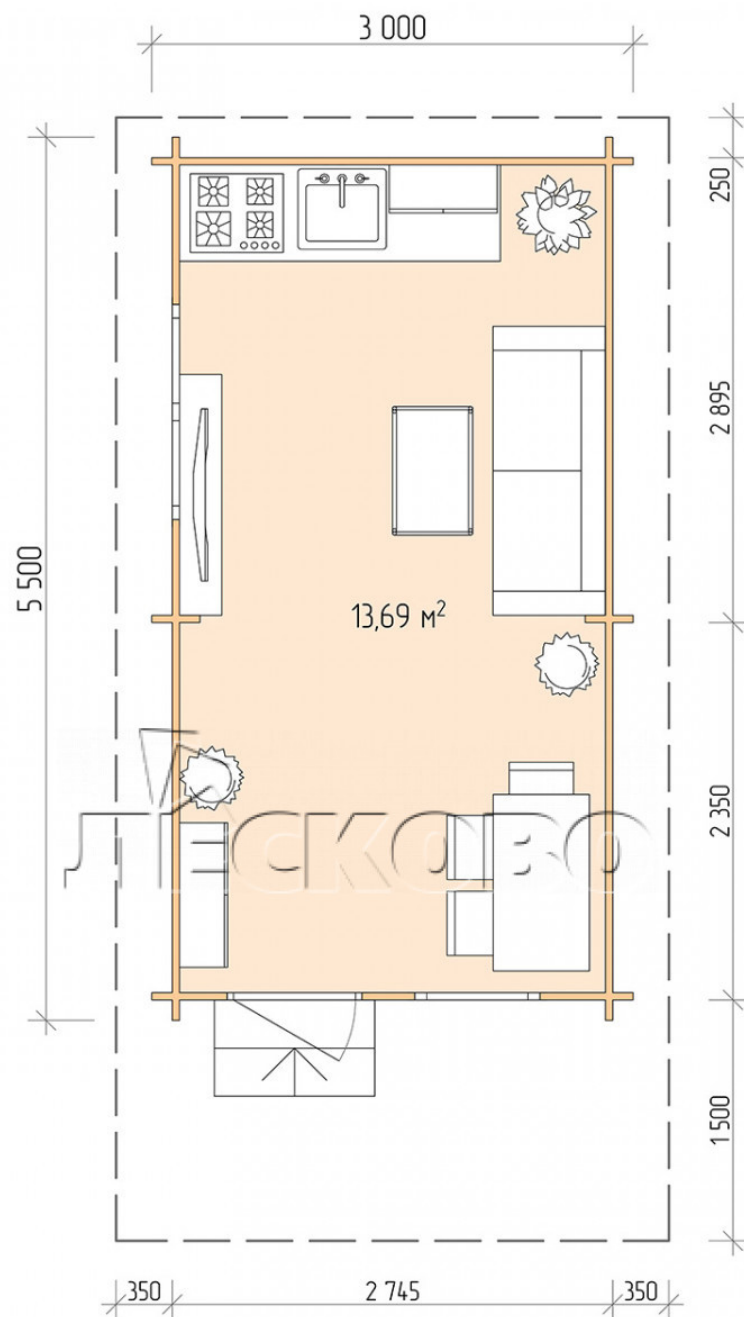

Log Cabin "DSN" series 3×5.5

Project Dimensions

3 × 5.5 / 14.1 m²

Full house set

2,796 €

Timber

45 MM

65 MM
+ 626 €

Project planning

3 000

5 500

Разрез

House Kit

- Wall kit: 44 × 145mm mini-chamber drying chamber with bowls for the project. The material of the tree is spruce, pine (GOST 8486). Humidity 12-14%. The height of the walls is 2.16 m;
- Logs, lower harness: board 45 × 145 mm chamber drying 10-12%;
- Floors: floorboard 35 mm, Chamber drying;
- Ceiling: imitation of a bar 20 × 135 mm, Chamber drying;
- Wooden windows, glass 4 mm, Single. Treatment with a colorless antiseptic. Hardware;

0.87×0.78 м.1 шт.

1.34×0.91 м.1 шт.

- Wooden doors;

0.84×1.885 м.

glass.1 шт.

7. Platbands: dry planed board 20 × 100 mm;

8. Roof: shingles.

9. Skirting board 35 mm.