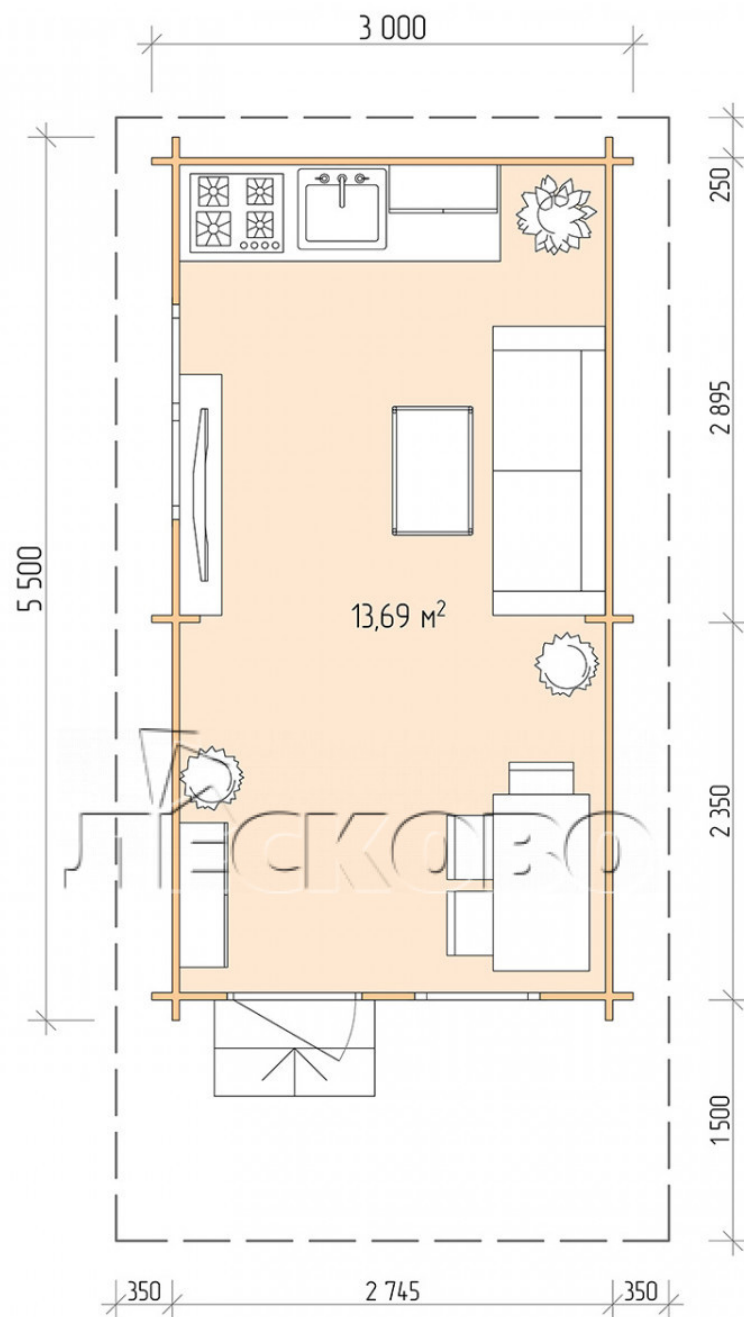

Log Cabin "DSN" series 3×5.5

Project Dimensions

3 × 5.5 / 14.1 m²

Full house set

3,465 €

Timber

45 MM

65 MM
+ 782 €

Project planning

Разрез

House Kit

- Wall kit: 44 × 145mm mini-chamber drying chamber with bowls for the project. The material of the tree is spruce, pine (GOST 8486). Humidity 12-14%. The height of the walls is 2.16 m;
- Logs, lower harness: board 45 × 145 mm chamber drying 10-12%;
- Floors: floorboard 35 mm, Chamber drying;
- Ceiling: imitation of a bar 20 × 135 mm, Chamber drying;
- Wooden windows, glass 4 mm, Single. Treatment with a colorless antiseptic. Hardware;

0.87×0.78 м.1 шт.

1.34×0.91 м.1 шт.

- Wooden doors;

0.84×1.885 м.

glass.1 шт.

7. Platbands: dry planed board 20 × 100 mm;

8. Roof: shingles.

9. Skirting board 35 mm.