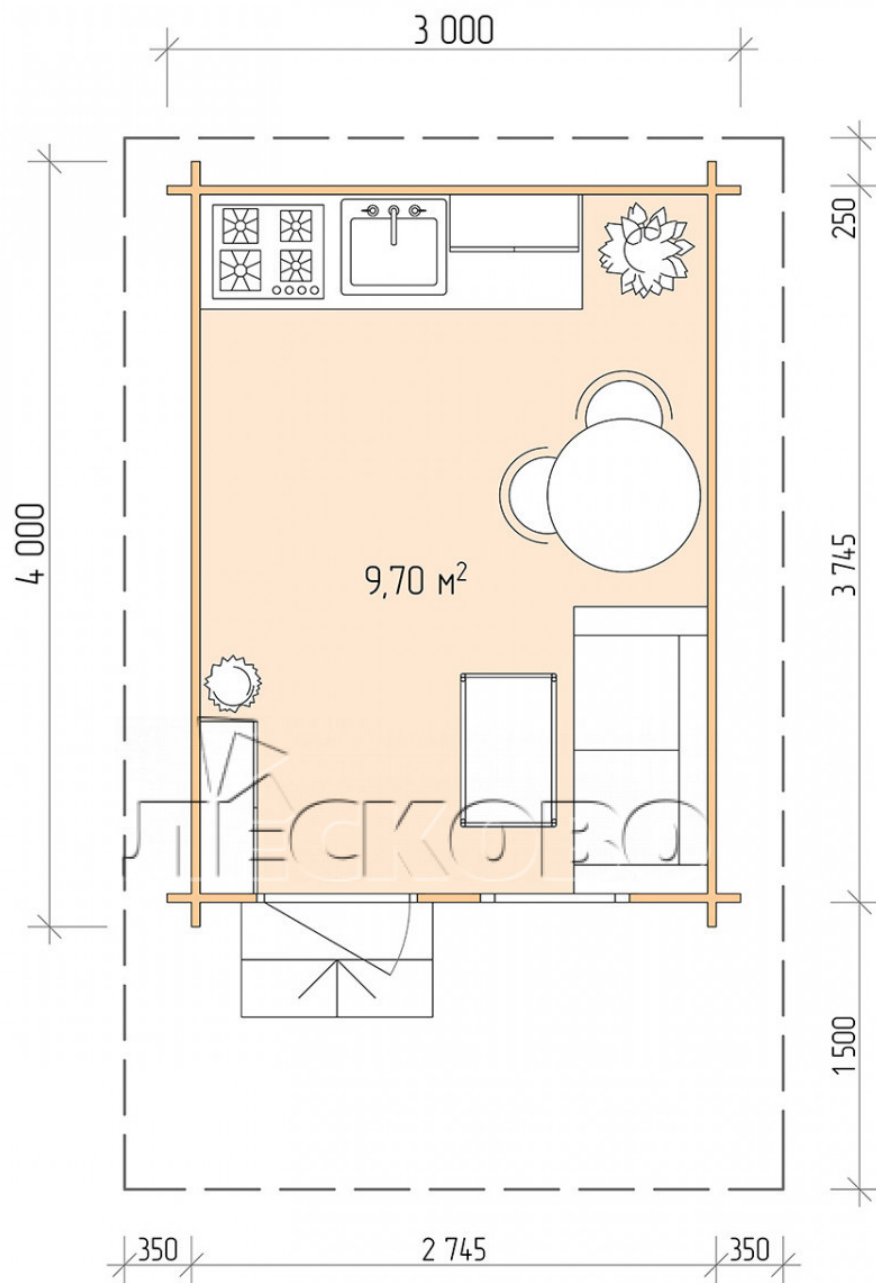

Log Cabin "DSN" series 3×4

Project Dimensions

3 × 4 / 10 m²

Full house set

2,643 €

Timber

45 mm

65 mm
+ 624 €

Project planning

3 000

4 000

9,7

M²

Разрез

House Kit

- Wall kit: 44 × 145mm mini-chamber drying chamber with bowls for the project. The material of the tree is spruce, pine (GOST 8486). Humidity 12-14%. The height of the walls is 2.16 m;
- Logs, lower harness: board 45 × 145 mm chamber drying 10-12%;
- Floors: floorboard 35 mm, Chamber drying;
- Ceiling: imitation of a bar 20 × 135 mm, Chamber drying;
- Wooden windows, glass 4 mm, Single. Treatment with a colorless antiseptic. Hardware;

0.87×0.78 м.1 шт.

- Wooden doors;

0.84×1.885 м.

glass.1 шт.

7. Platbands: dry planed board 20 × 100 mm;

8. Roof: shingles.

9. Skirting board 35 mm.

+7 (4942) 499-770