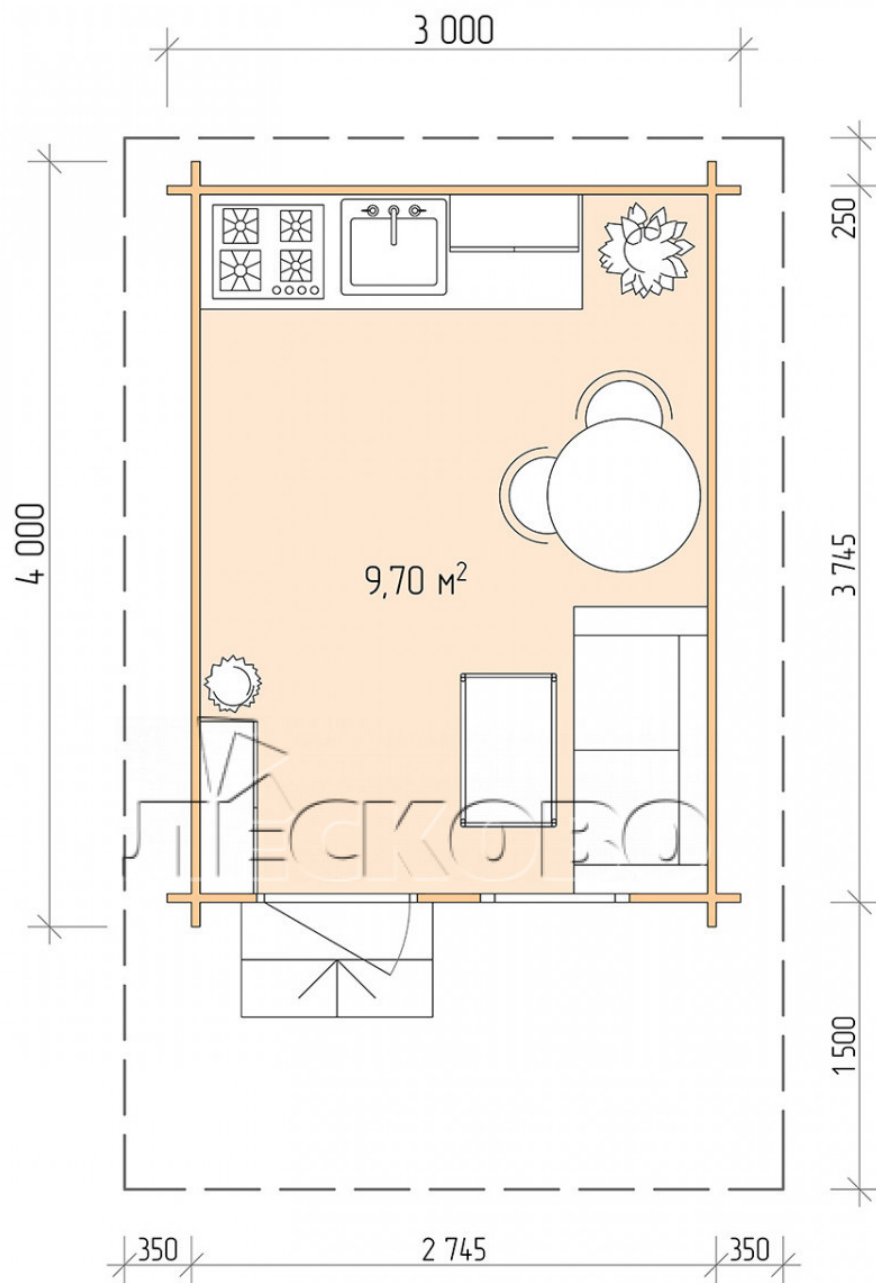

Log Cabin "DSN" series 3×4

Project Dimensions

3 × 4 / 10 m²

Full house set

2,180 €

Timber

45 mm

65 mm
+ 507 €

Project planning

3 000

4 000

9,7
M²

Разрез

House Kit

- Wall kit: 44 × 145mm mini-chamber drying chamber with bowls for the project. The material of the tree is spruce, pine (GOST 8486). Humidity 12-14%. The height of the walls is 2.16 m;
- Logs, lower harness: board 45 × 145 mm chamber drying 10-12%;
- Floors: floorboard 35 mm, Chamber drying;
- Ceiling: imitation of a bar 20 × 135 mm, Chamber drying;
- Wooden windows, glass 4 mm, Single. Treatment with a colorless antiseptic. Hardware;

0.87×0.78 м.1 шт.

- Wooden doors;

0.84×1.885 м.

glass.1 шт.

7. Platbands: dry planed board 20 × 100 mm;

8. Roof: shingles.

9. Skirting board 35 mm.

+7 (4942) 499-770