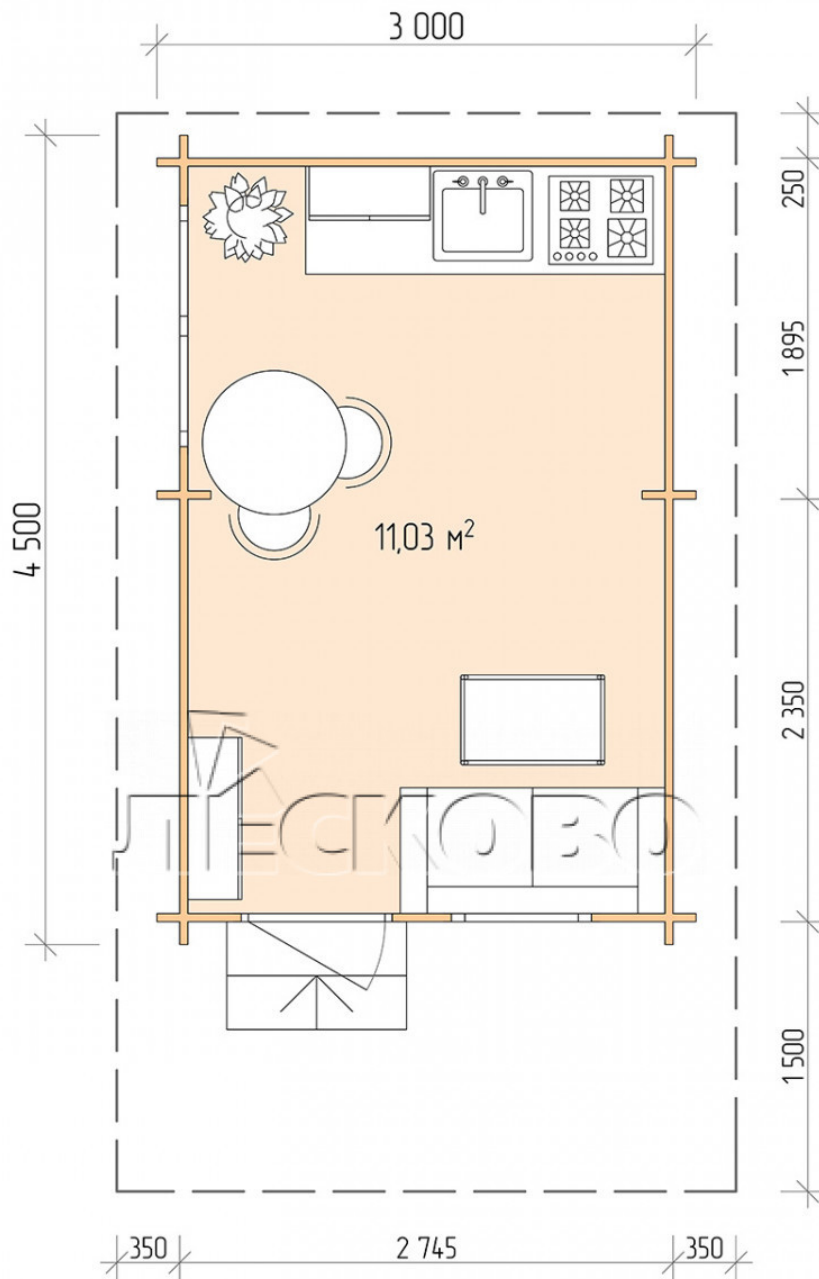

Log Cabin "DSN" series 3×4.5

Project Dimensions

3 × 4.5 / 11.4 m²

Full house set

3,072 €

Timber

45 MM

65 MM
+ 692 €

Project planning

3 000

4 500

Разрез

House Kit

- Wall kit: 44 × 145mm mini-chamber drying chamber with bowls for the project. The material of the tree is spruce, pine (GOST 8486). Humidity 12-14%. The height of the walls is 2.16 m;
- Logs, lower harness: board 45 × 145 mm chamber drying 10-12%;
- Floors: floorboard 35 mm, Chamber drying;
- Ceiling: imitation of a bar 20 × 135 mm, Chamber drying;
- Wooden windows, glass 4 mm, Single. Treatment with a colorless antiseptic. Hardware;

0.87×0.78 м.1 шт.

1.34×0.91 м.1 шт.

- Wooden doors;

0.84×1.885 м.

glass.1 шт.

7. Platbands: dry planed board 20 × 100 mm;

8. Roof: shingles.

9. Skirting board 35 mm.