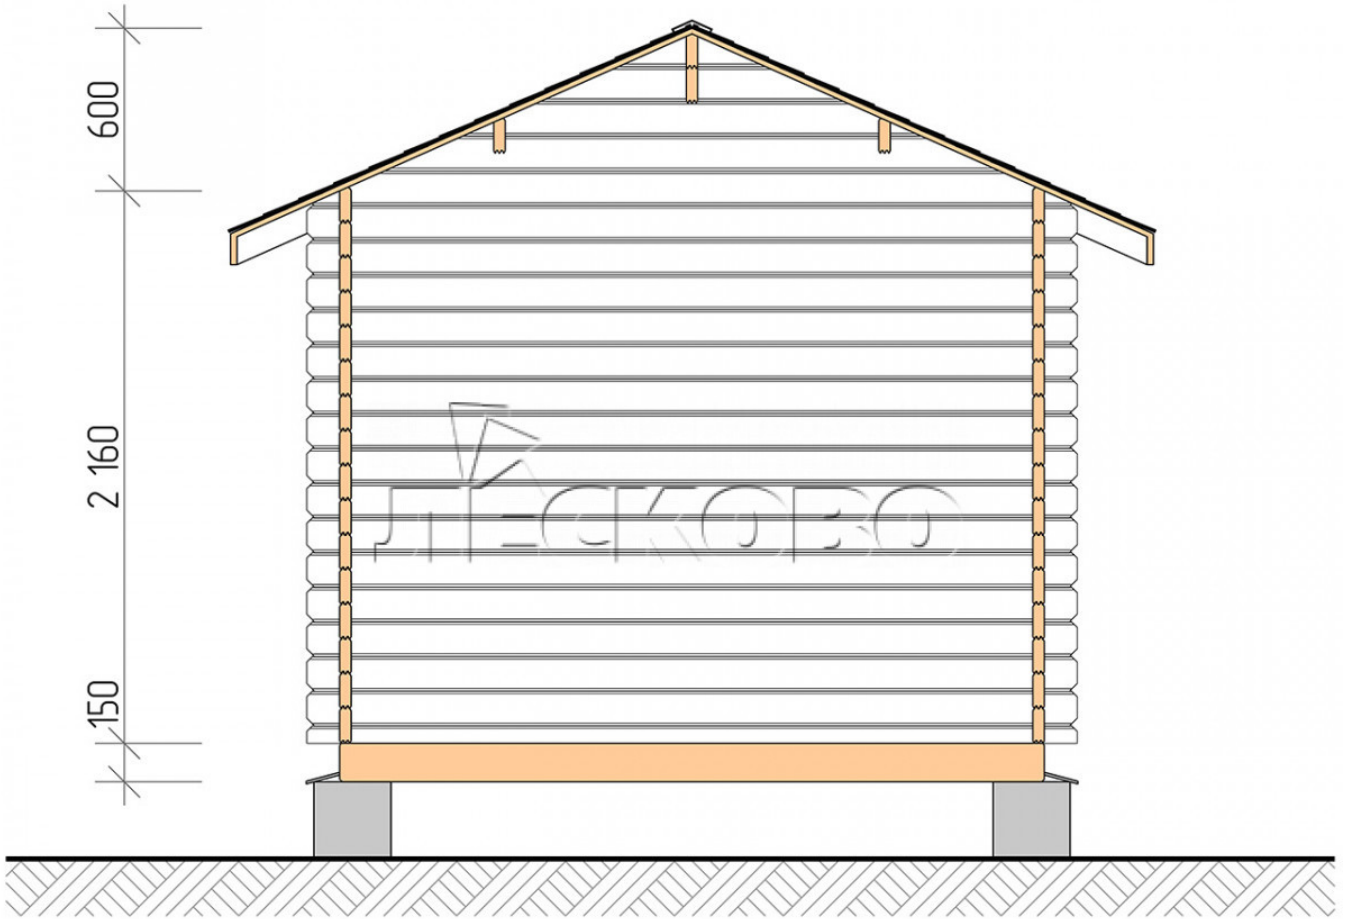

Log Cabin "DSN" series 3×4.5

Project Dimensions

3 × 4.5 / 11.4 m²

Full house set

2,597 €

Timber

45 MM

65 MM
+ 583 €

Project planning

3 000

4 500

Разрез

House Kit

- Wall kit: 44 × 145mm mini-chamber drying chamber with bowls for the project. The material of the tree is spruce, pine (GOST 8486). Humidity 12-14%. The height of the walls is 2.16 m;
- Logs, lower harness: board 45 × 145 mm chamber drying 10-12%;
- Floors: floorboard 35 mm, Chamber drying;
- Ceiling: imitation of a bar 20 × 135 mm, Chamber drying;
- Wooden windows, glass 4 mm, Single. Treatment with a colorless antiseptic. Hardware;

0.87×0.78 м.1 шт.

1.34×0.91 м.1 шт.

- Wooden doors;

0.84×1.885 м.

glass.1 шт.

7. Platbands: dry planed board 20 × 100 mm;

8. Roof: shingles.

9. Skirting board 35 mm.