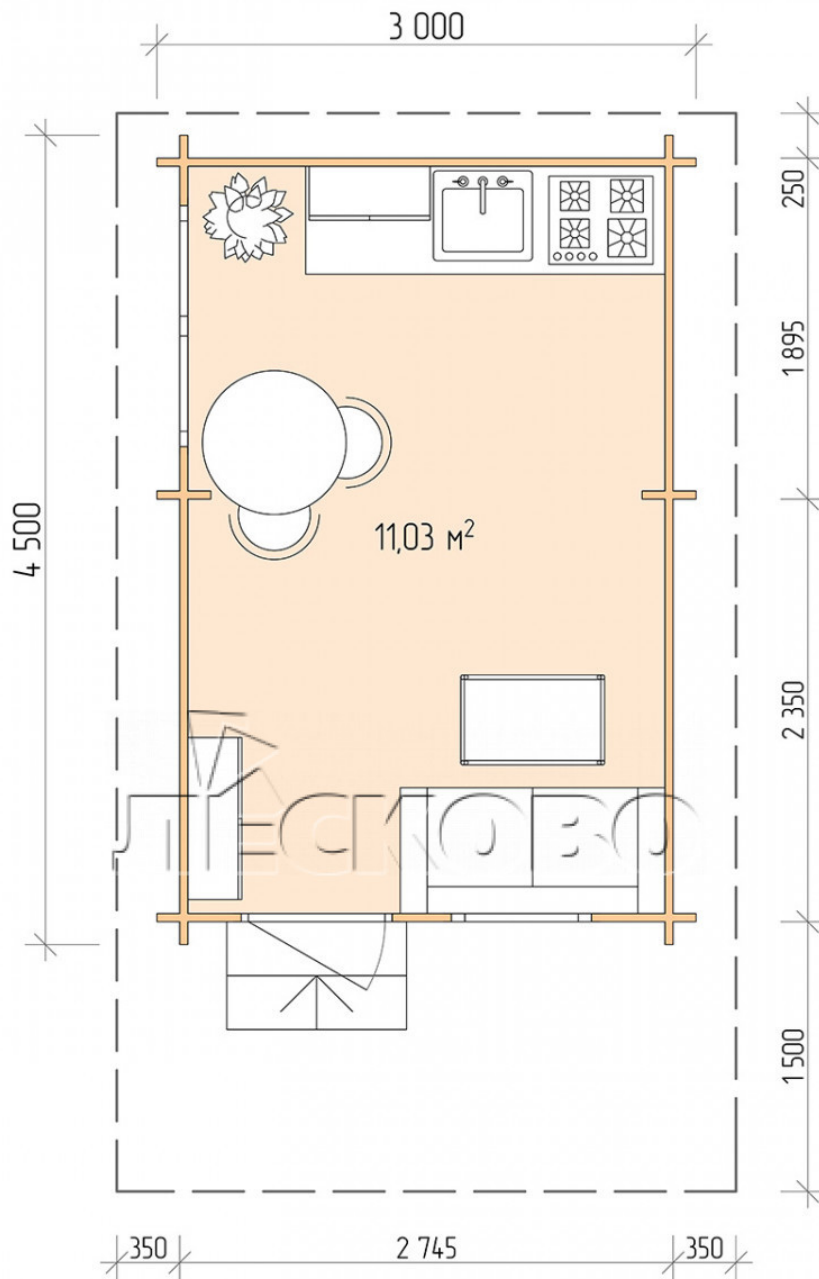

## Log Cabin "DSN" series 3×4.5

Project Dimensions

3 × 4.5 / 11.4 m<sup>2</sup>

Full house set

**2,467 €**

# Разрез

## House Kit

- Wall kit: 44 × 145mm mini-chamber drying chamber with bowls for the project. The material of the tree is spruce, pine (GOST 8486). Humidity 12-14%. The height of the walls is 2.16 m;
- Logs, lower harness: board 45 × 145 mm chamber drying 10-12%;
- Floors: floorboard 35 mm, Chamber drying;
- Ceiling: imitation of a bar 20 × 135 mm, Chamber drying;
- Wooden windows, glass 4 mm, Single. Treatment with a colorless antiseptic. Hardware;

0.87×0.78 м.1 шт.

1.34×0.91 м.1 шт.

- Wooden doors;

0.84×1.885 м.

glass.1 шт.

7. Platbands: dry planed board 20 × 100 mm;

8. Roof: shingles.

9. Skirting board 35 mm.