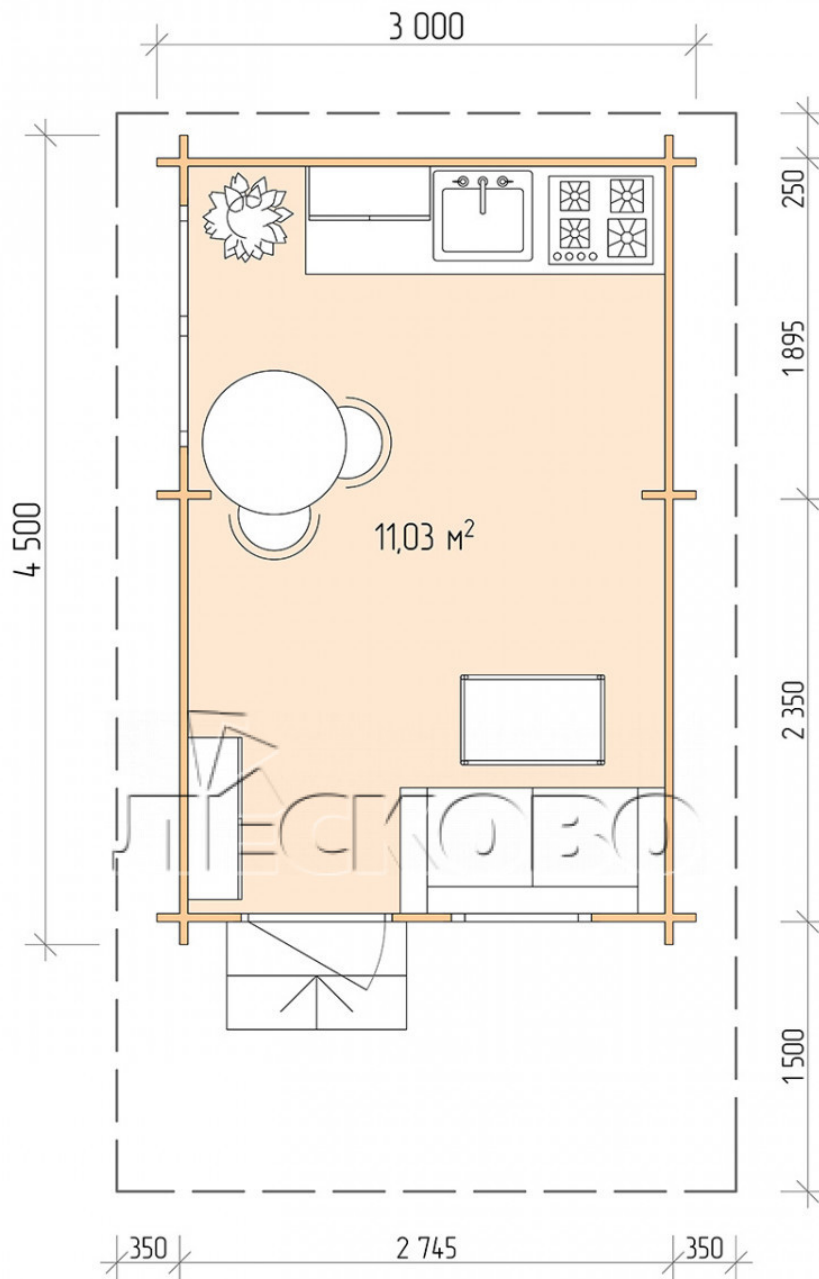

Log Cabin "DSN" series 3×4.5

Project Dimensions

3 × 4.5 / 11.4 m²

Full house set

2,597 €

Timber

45 MM

65 MM
+ 583 €

Project planning

3 000

4 500

Разрез

House Kit

- Wall kit: 44 × 145mm mini-chamber drying chamber with bowls for the project. The material of the tree is spruce, pine (GOST 8486). Humidity 12-14%. The height of the walls is 2.16 m;
- Logs, lower harness: board 45 × 145 mm chamber drying 10-12%;
- Floors: floorboard 35 mm, Chamber drying;
- Ceiling: imitation of a bar 20 × 135 mm, Chamber drying;
- Wooden windows, glass 4 mm, Single. Treatment with a colorless antiseptic. Hardware;

0.87×0.78 м.1 шт.

1.34×0.91 м.1 шт.

- Wooden doors;

0.84×1.885 м.

glass.1 шт.

7. Platbands: dry planed board 20 × 100 mm;

8. Roof: shingles.

9. Skirting board 35 mm.