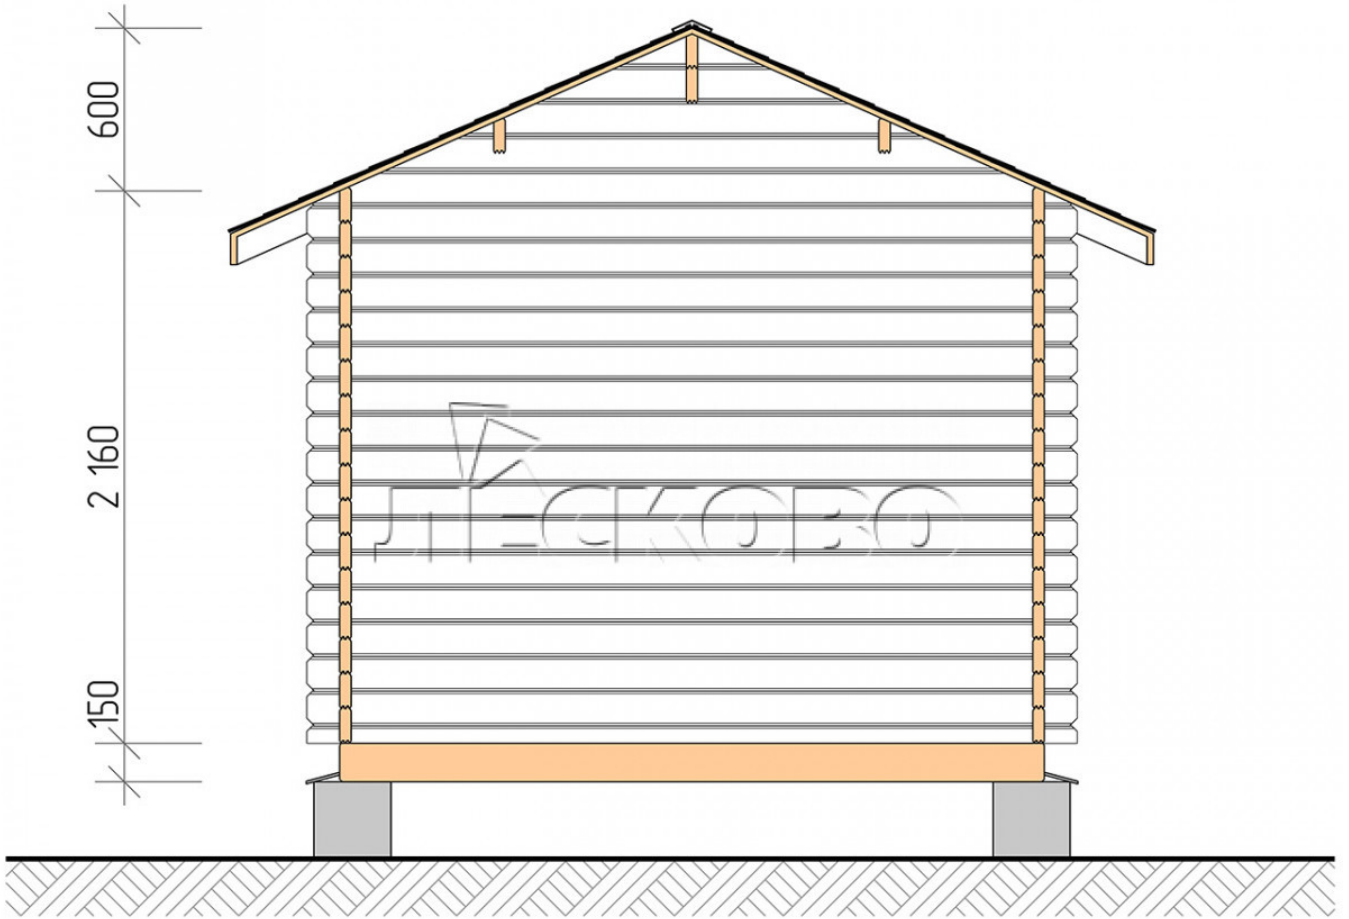

## Log Cabin "DSN" series 3×4.5

Project Dimensions

3 × 4.5 / 11.4 m<sup>2</sup>

Full house set

**2,467 €**

# Разрез