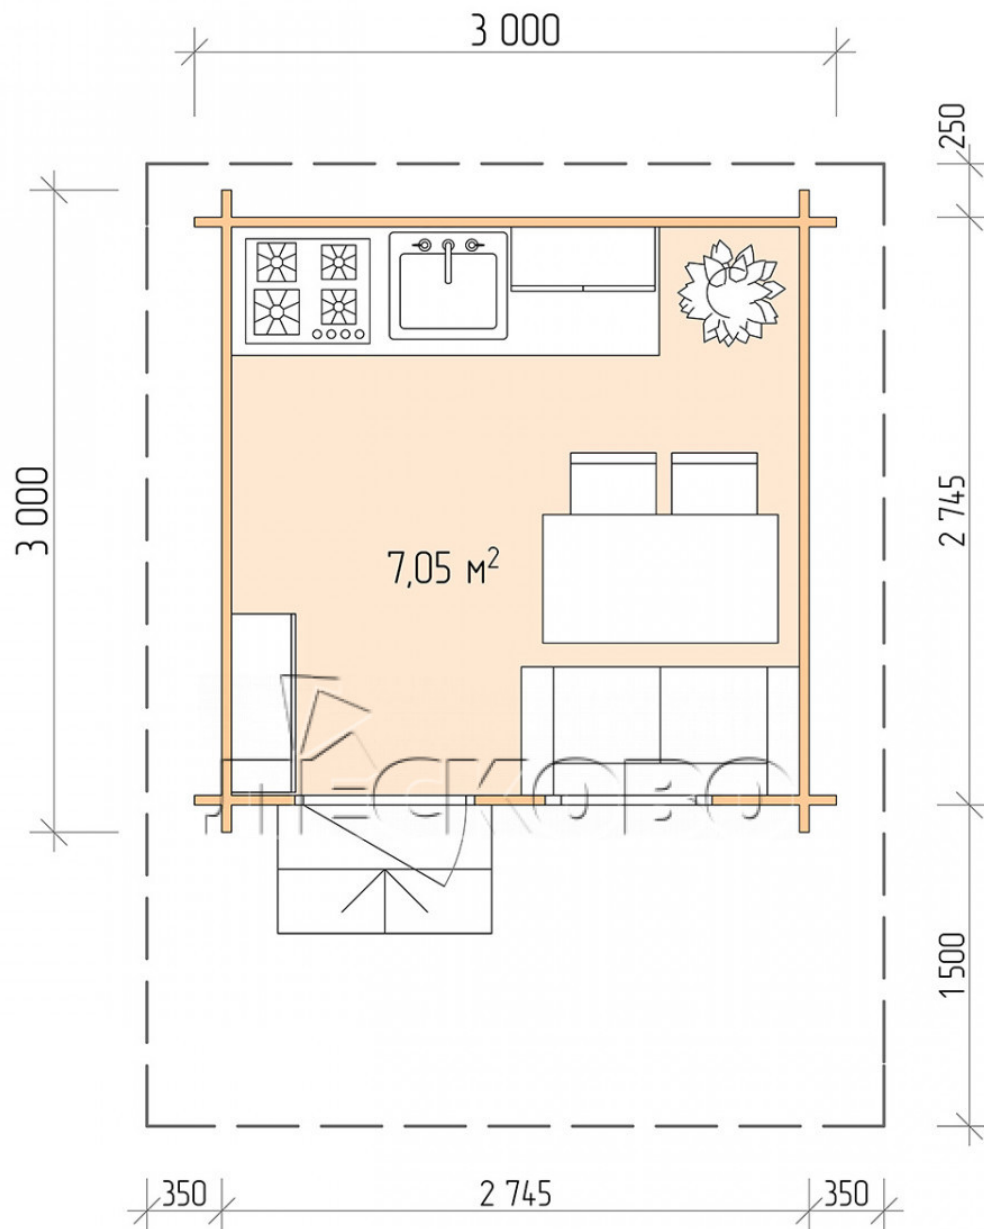

Log Cabin "DSN" series 3×3

Project Dimensions

3 × 3 / 7.3 m²

Full house set

2,251 €

Timber

45 MM

65 MM
+ 534 €

Project planning

3 000

3 000

Разрез

House Kit

- Wall kit: 44 × 145mm mini-chamber drying chamber with bowls for the project. The material of the tree is spruce, pine (GOST 8486). Humidity 12-14%. The height of the walls is 2.16 m;
- Logs, lower harness: board 45 × 145 mm chamber drying 10-12%;
- Floors: floorboard 35 mm, Chamber drying;
- Ceiling: imitation of a bar 20 × 135 mm, Chamber drying;
- Wooden windows, glass 4 mm, Single. Treatment with a colorless antiseptic. Hardware;

0.87×0.78 м.1 шт.

- Wooden doors;

0.84×1.885 м.

glass.1 шт.

7. Platbands: dry planed board 20 × 100 mm;

8. Roof: shingles.

9. Skirting board 35 mm.

+7 (4942) 499-770