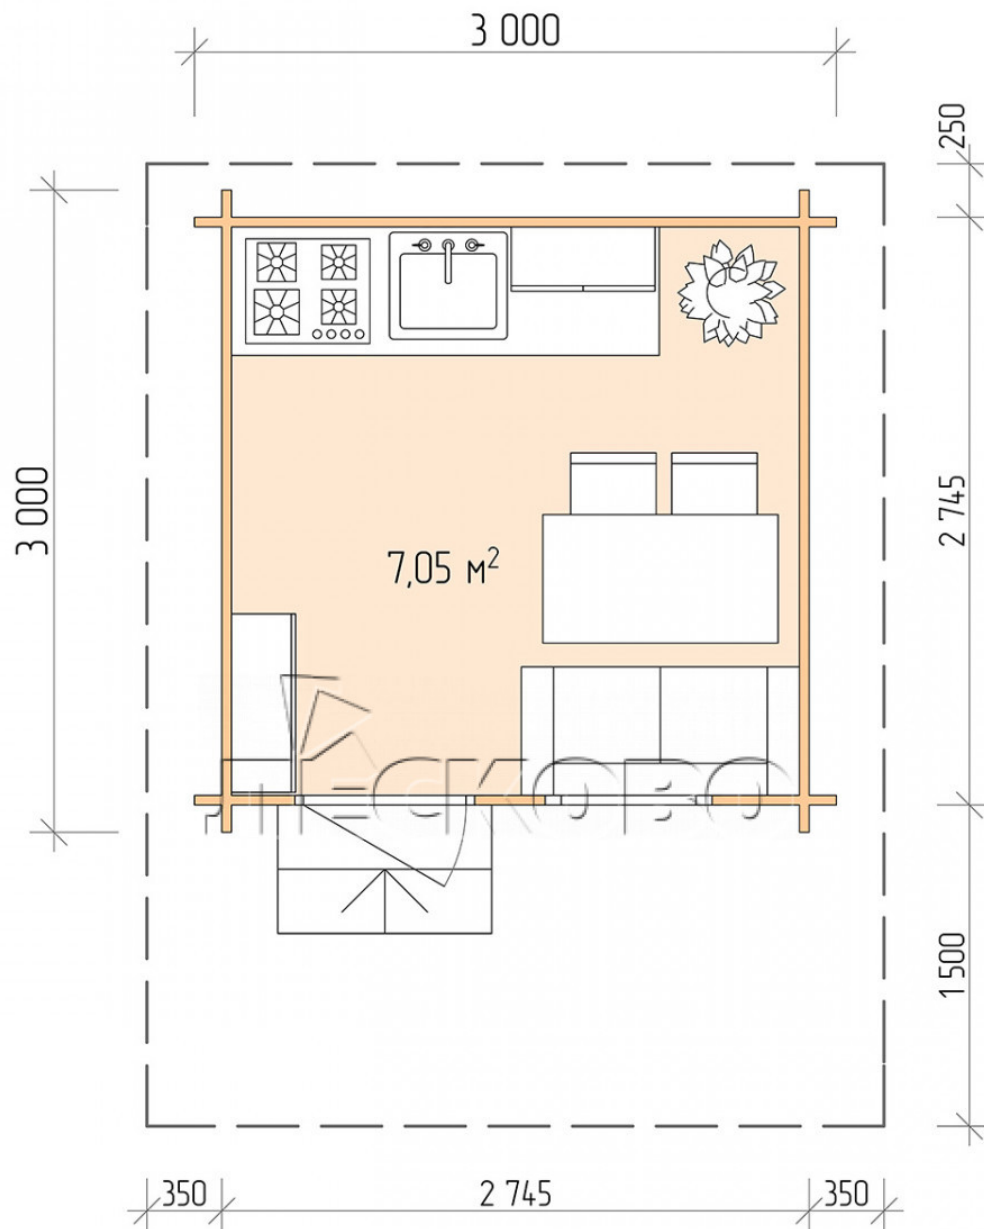

Log Cabin "DSN" series 3×3

Project Dimensions

3 × 3 / 7.3 m²

Full house set

1,819 €

Timber

45 mm

65 mm
+ 427 €

Project planning

3 000

3 000

Разрез

House Kit

- Wall kit: 44 × 145mm mini-chamber drying chamber with bowls for the project. The material of the tree is spruce, pine (GOST 8486). Humidity 12-14%. The height of the walls is 2.16 m;
- Logs, lower harness: board 45 × 145 mm chamber drying 10-12%;
- Floors: floorboard 35 mm, Chamber drying;
- Ceiling: imitation of a bar 20 × 135 mm, Chamber drying;
- Wooden windows, glass 4 mm, Single. Treatment with a colorless antiseptic. Hardware;

0.87×0.78 м.1 шт.

- Wooden doors;

0.84×1.885 м.

glass.1 шт.

7. Platbands: dry planed board 20 × 100 mm;

8. Roof: shingles.

9. Skirting board 35 mm.

+7 (4942) 499-770