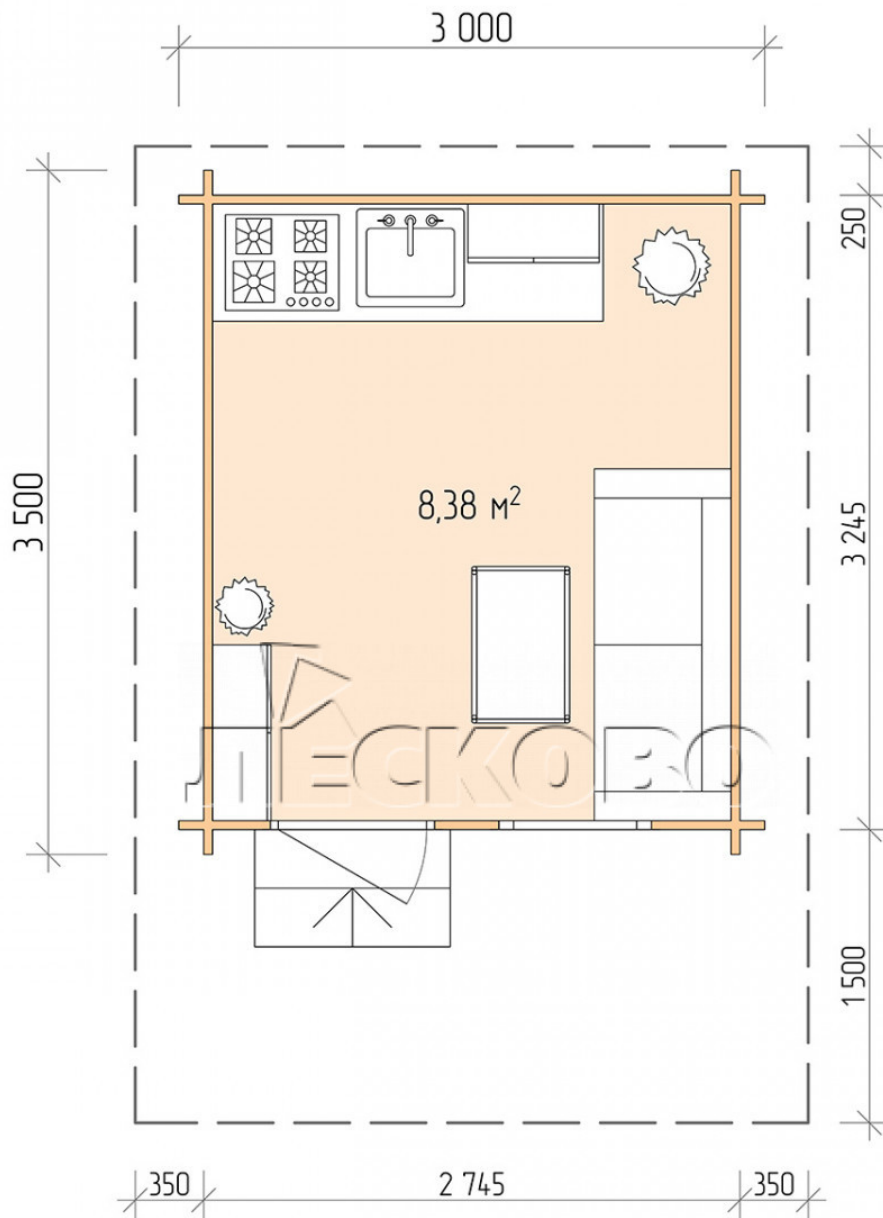

## Log Cabin "DSN" series 3×3.5

Project Dimensions

3 × 3.5 / 8.7 m<sup>2</sup>

Full house set

**2,510 €**

# Разрез

## House Kit

- Wall kit: 44 × 145mm mini-chamber drying chamber with bowls for the project. The material of the tree is spruce, pine (GOST 8486). Humidity 12-14%. The height of the walls is 2.16 m;
- Logs, lower harness: board 45 × 145 mm chamber drying 10-12%;
- Floors: floorboard 35 mm, Chamber drying;
- Ceiling: imitation of a bar 20 × 135 mm, Chamber drying;
- Wooden windows, glass 4 mm, Single. Treatment with a colorless antiseptic. Hardware;