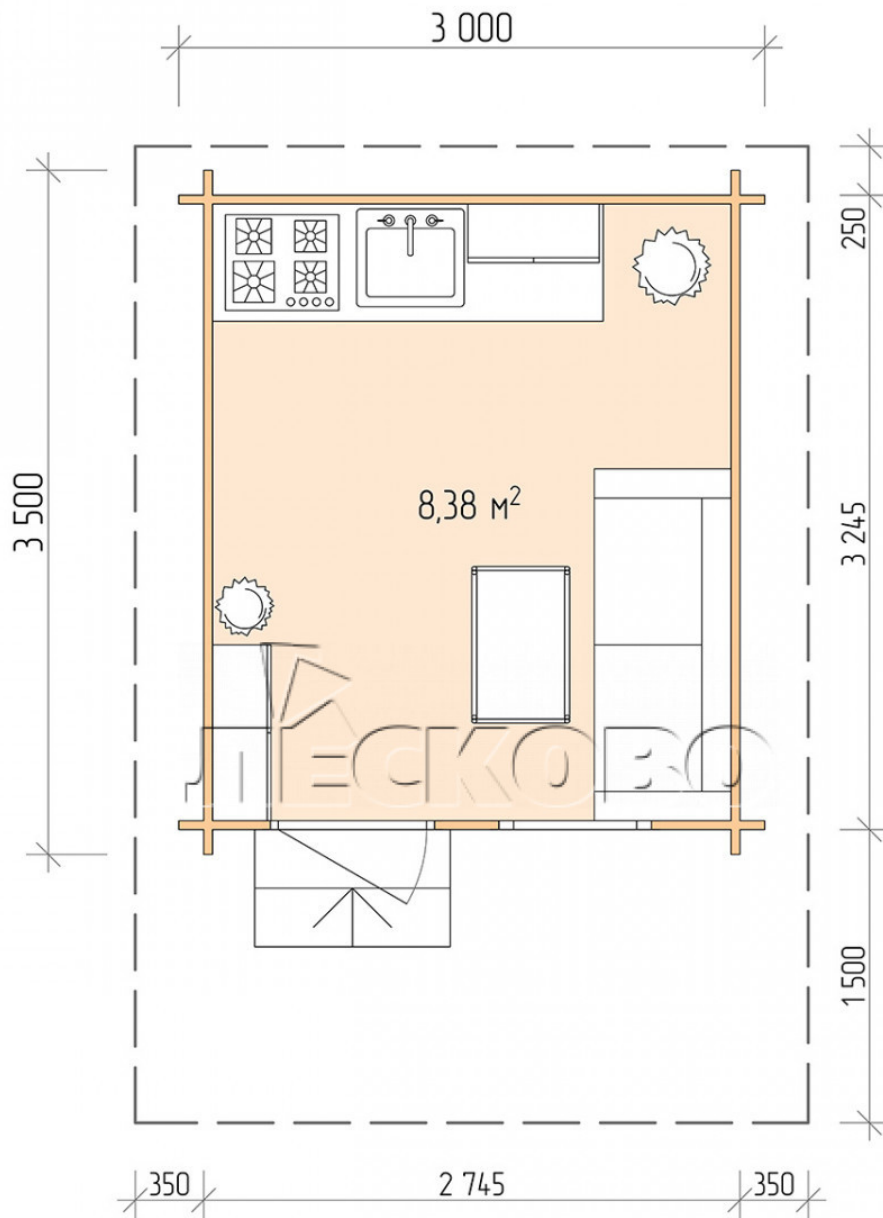

Log Cabin "DSN" series 3×3.5

Project Dimensions

3 × 3.5 / 8.7 m²

Full house set

2,038 €

Timber

45 mm

65 mm
+ 463 €

Project planning

3 000

3 500

Разрез

House Kit

- Wall kit: 44 × 145mm mini-chamber drying chamber with bowls for the project. The material of the tree is spruce, pine (GOST 8486). Humidity 12-14%. The height of the walls is 2.16 m;
- Logs, lower harness: board 45 × 145 mm chamber drying 10-12%;
- Floors: floorboard 35 mm, Chamber drying;
- Ceiling: imitation of a bar 20 × 135 mm, Chamber drying;
- Wooden windows, glass 4 mm, Single. Treatment with a colorless antiseptic. Hardware;

0.87×0.78 м.1 шт.

- Wooden doors;

0.84×1.885 м.

glass.1 шт.

7. Platbands: dry planed board 20 × 100 mm;

8. Roof: shingles.

9. Skirting board 35 mm.

+7 (4942) 499-770