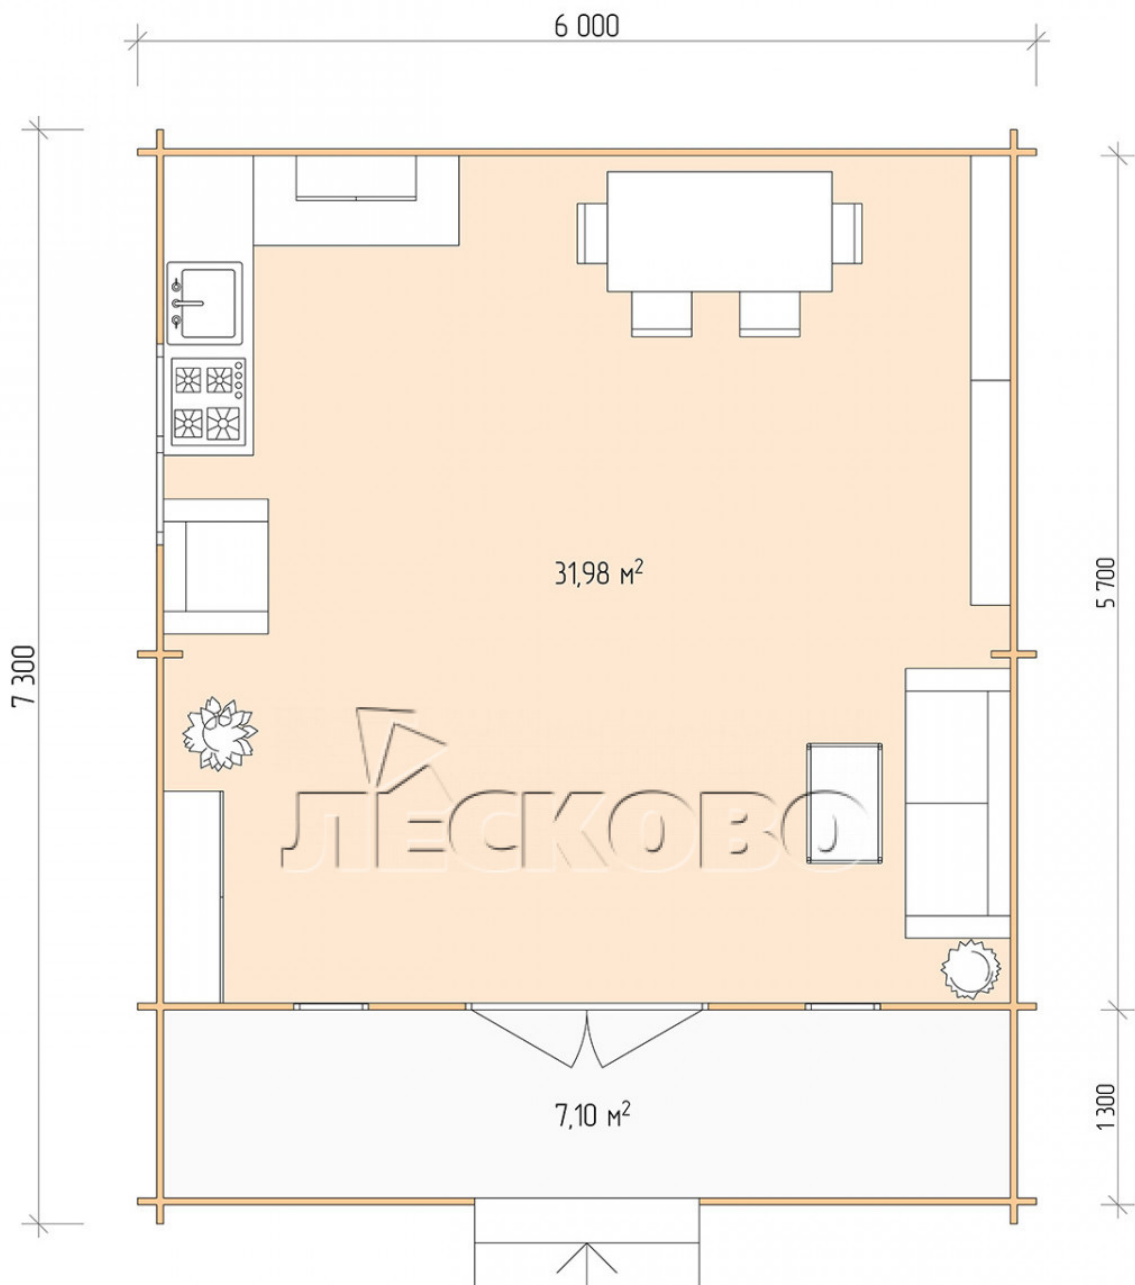

## Log Cabin "DSK" series 6×6

Project Dimensions

6 × 6 / 40 m<sup>2</sup>

Full house set

**7,143 €**

### Timber

45 mm

65 mm  
+ 1,552 €

## Project planning

Разрез

## House Kit

- Wall kit: 44 × 145mm mini-chamber drying chamber with bowls for the project. The material of the tree is spruce, pine (GOST 8486). Humidity 12-14%. The height of the walls is 2.16 m;
- Logs, lower harness: board 45 × 145 mm chamber drying 10-12%;
- Floors: floorboard 35 mm, Chamber drying;
- Ceiling: imitation of a bar 20 × 135 mm, Chamber drying;
- Wooden windows, glass 4 mm, Single. Treatment with a colorless antiseptic. Hardware;