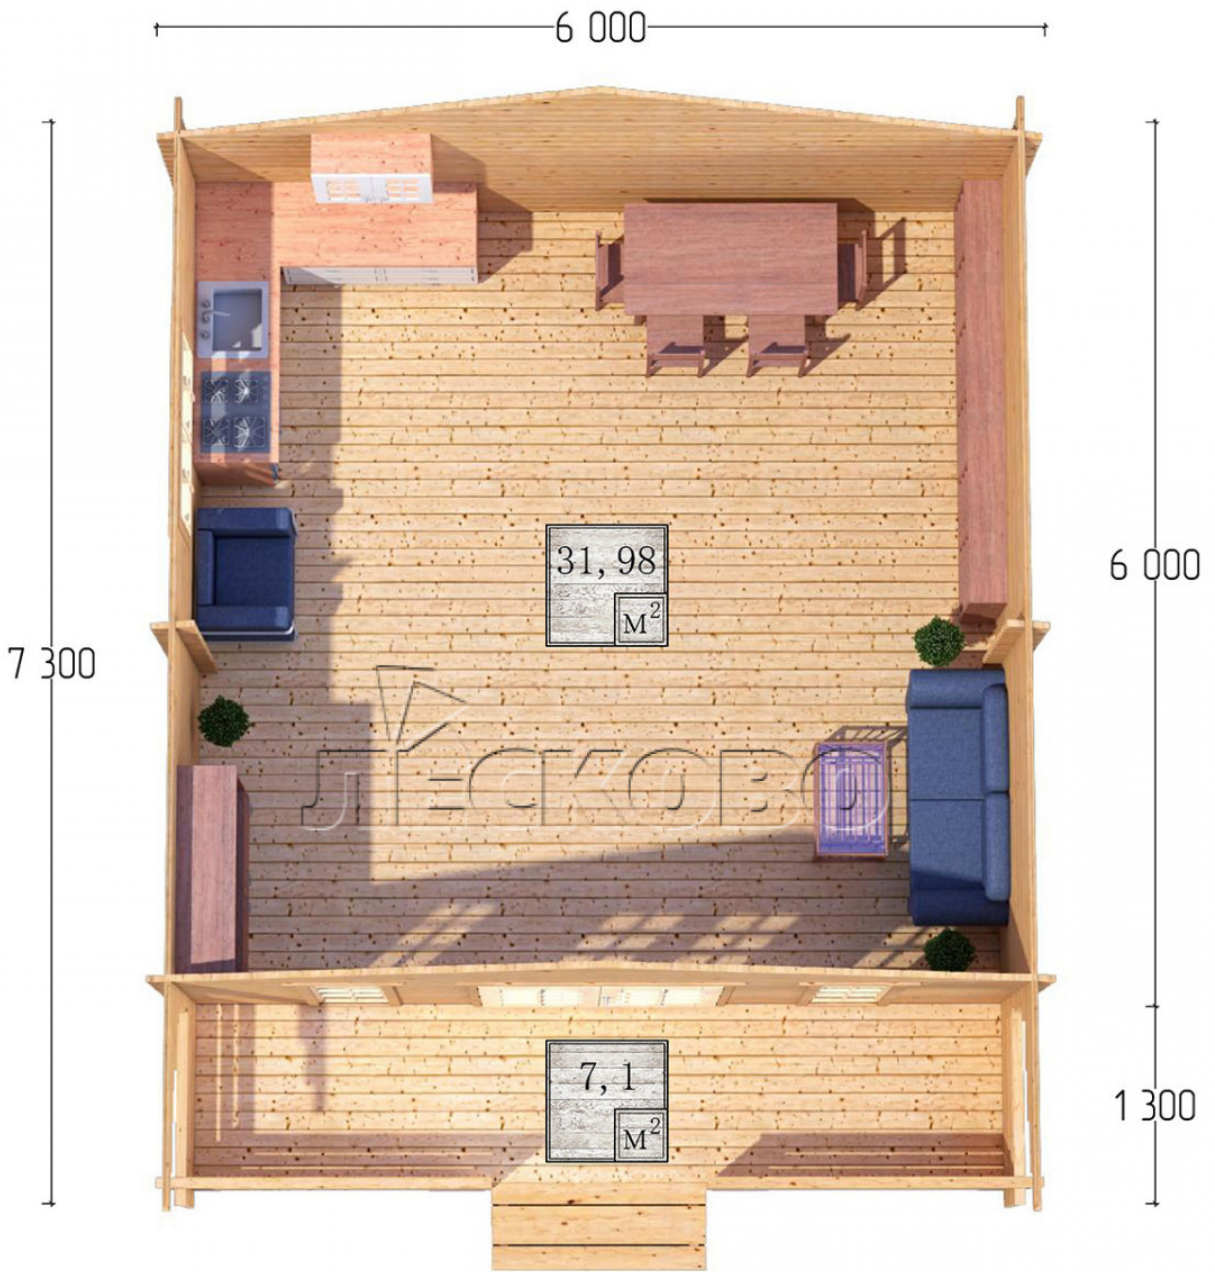

## Log Cabin "DSK" series 6×6

Project Dimensions

6 × 6 / 40 m<sup>2</sup>

Full house set

**5,679 €**

### Timber

45 mm

65 mm  
+ 1,215 €

## Project planning

Разрез

## House Kit

- Wall kit: 44 × 145mm mini-chamber drying chamber with bowls for the project. The material of the tree is spruce, pine (GOST 8486). Humidity 12-14%. The height of the walls is 2.16 m;
- Logs, lower harness: board 45 × 145 mm chamber drying 10-12%;
- Floors: floorboard 35 mm, Chamber drying;
- Ceiling: imitation of a bar 20 × 135 mm, Chamber drying;
- Wooden windows, glass 4 mm, Single. Treatment with a colorless antiseptic. Hardware;