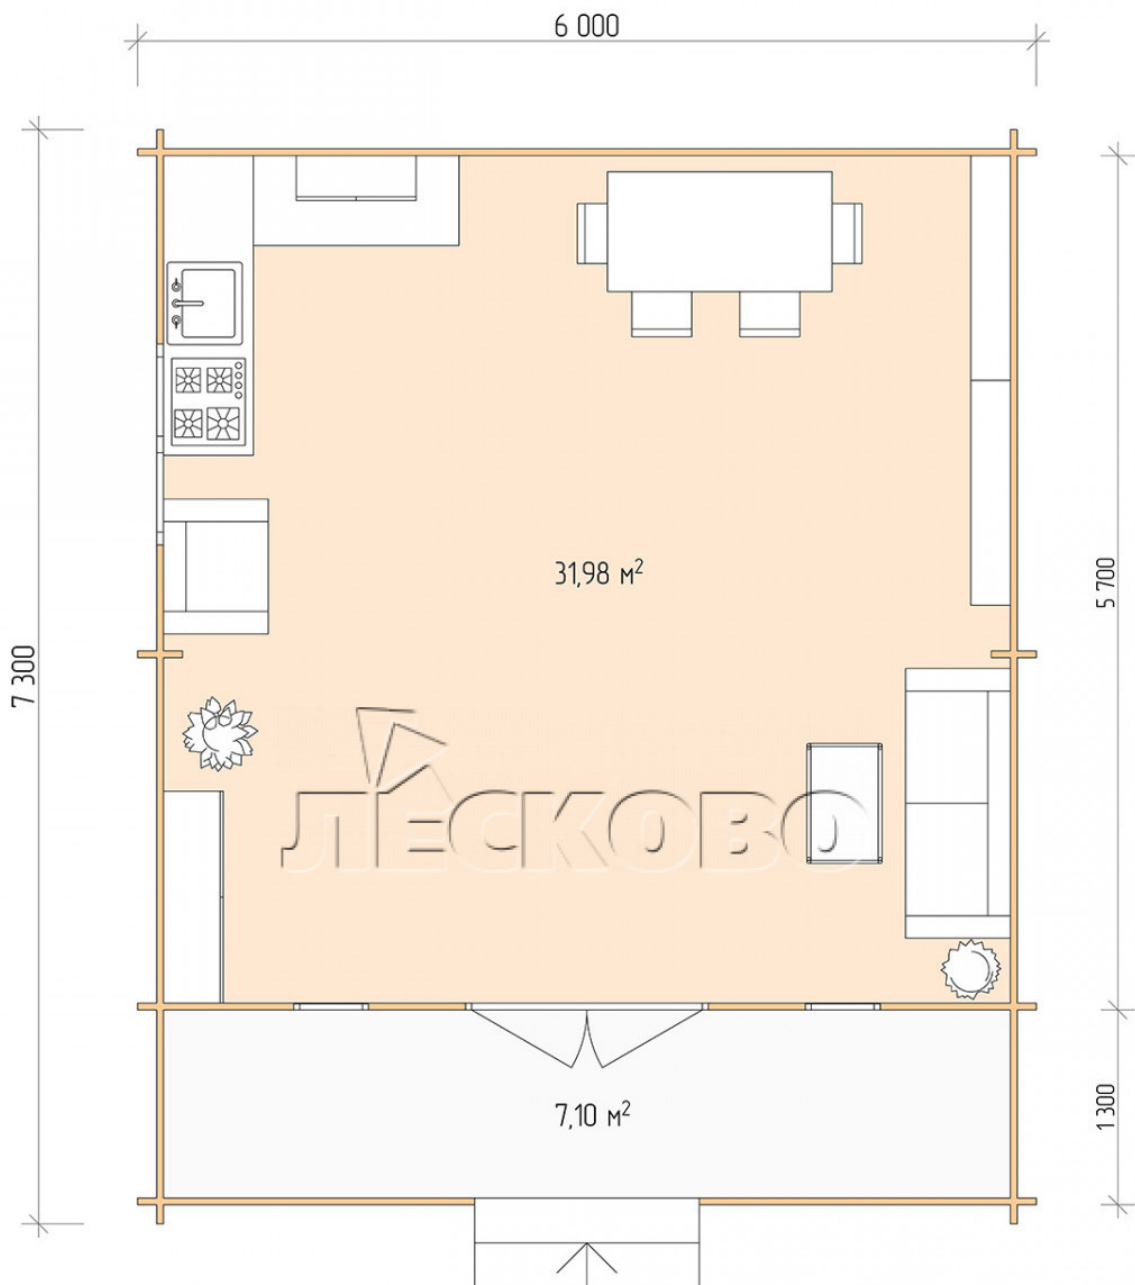

Log Cabin "DSK" series 6×6

Project Dimensions

6 × 6 / 40 m²

Full house set

5,978 €

Timber

45 mm

65 mm
+ 1,279 €

Project planning

Разрез

House Kit

- Wall kit: 44 × 145mm mini-chamber drying chamber with bowls for the project. The material of the tree is spruce, pine (GOST 8486). Humidity 12-14%. The height of the walls is 2.16 m;
- Logs, lower harness: board 45 × 145 mm chamber drying 10-12%;
- Floors: floorboard 35 mm, Chamber drying;
- Ceiling: imitation of a bar 20 × 135 mm, Chamber drying;
- Wooden windows, glass 4 mm, Single. Treatment with a colorless antiseptic. Hardware;

0.42×1.885 м.2 шт.

1.34×0.91 м.1 шт.

- Wooden doors;

1.62×1.885 м.1 шт.

7. Platbands: dry planed board 20 × 100 mm;

8. Roof: shingles.

9. Skirting board 35 mm.

+7 (4942) 499-770