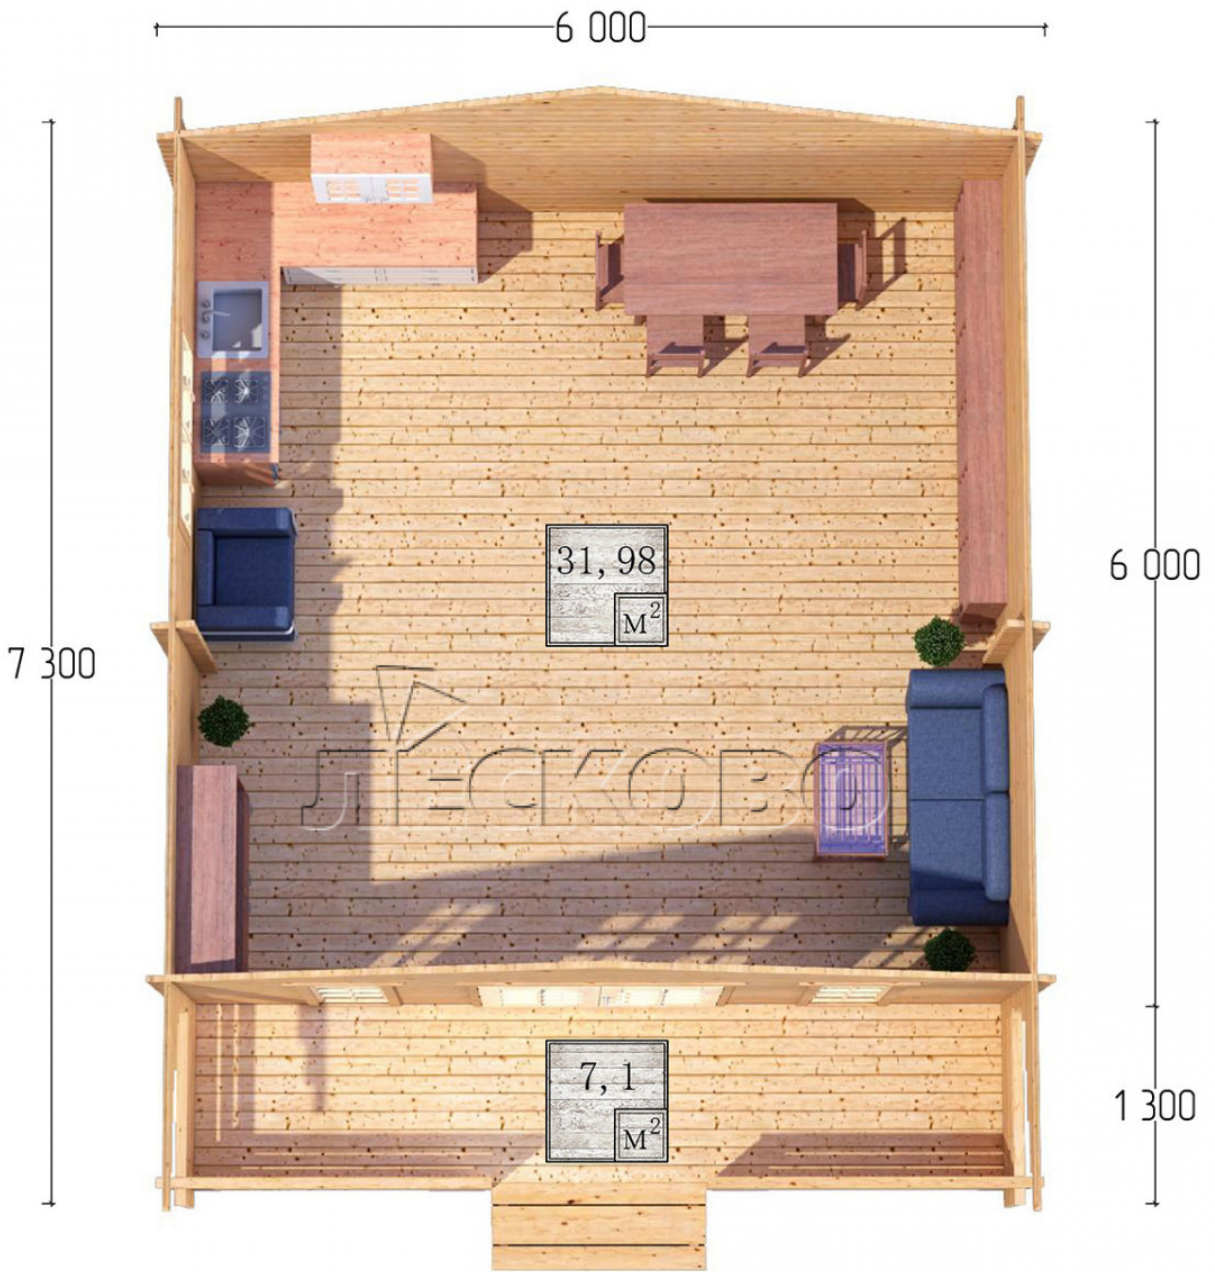

Log Cabin "DSK" series 6×6

Project Dimensions

6 × 6 / 40 m²

Full house set

5,978 €

Timber

45 mm

65 mm
+ 1,279 €

Project planning

Разрез

House Kit

- Wall kit: 44 × 145mm mini-chamber drying chamber with bowls for the project. The material of the tree is spruce, pine (GOST 8486). Humidity 12-14%. The height of the walls is 2.16 m;
- Logs, lower harness: board 45 × 145 mm chamber drying 10-12%;
- Floors: floorboard 35 mm, Chamber drying;
- Ceiling: imitation of a bar 20 × 135 mm, Chamber drying;
- Wooden windows, glass 4 mm, Single. Treatment with a colorless antiseptic. Hardware;

0.42×1.885 м.2 шт.

1.34×0.91 м.1 шт.

- Wooden doors;

1.62×1.885 м.1 шт.

7. Platbands: dry planed board 20 × 100 mm;

8. Roof: shingles.

9. Skirting board 35 mm.

+7 (4942) 499-770