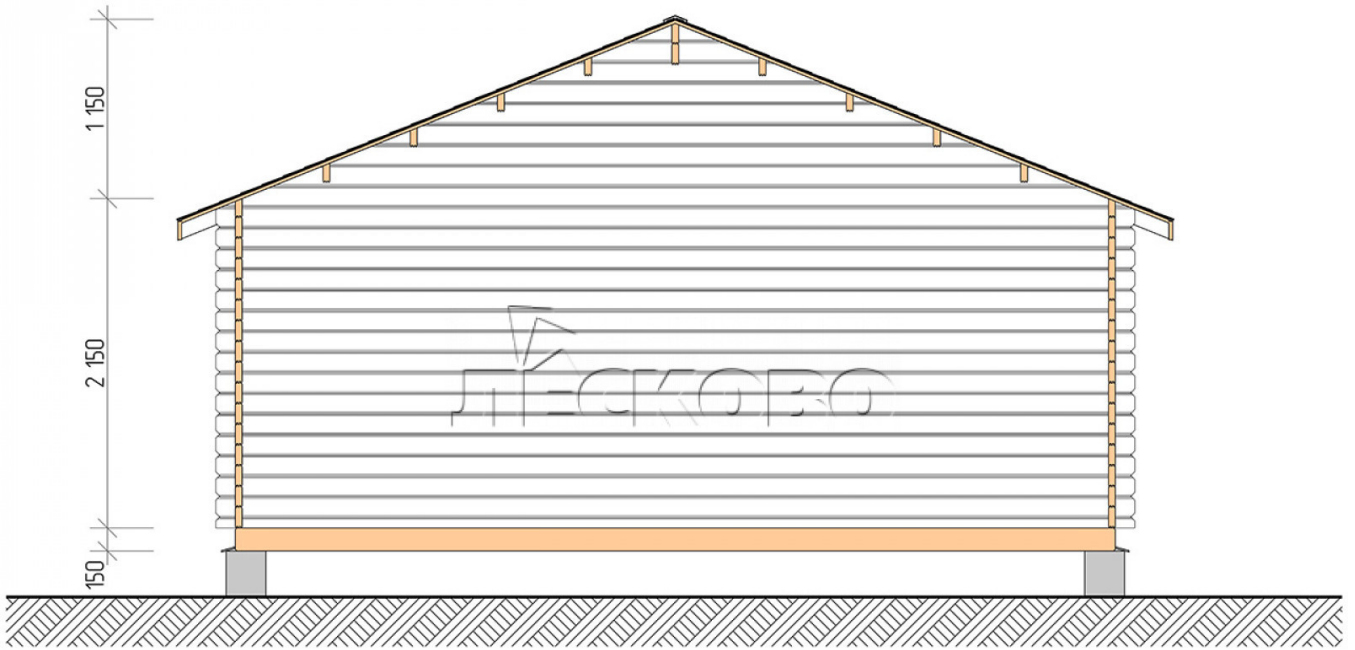

## Log Cabin "DSK" series 6×6

Project Dimensions

6 × 6 / 40 m<sup>2</sup>

Full house set

**7,143 €**

### Timber

45 mm

65 mm  
+ 1,552 €

## House Kit

- Wall kit: 44 × 145mm mini-chamber drying chamber with bowls for the project. The material of the tree is spruce, pine (GOST 8486). Humidity 12-14%. The height of the walls is 2.16 m;
- Logs, lower harness: board 45 × 145 mm chamber drying 10-12%;
- Floors: floorboard 35 mm, Chamber drying;
- Ceiling: imitation of a bar 20 × 135 mm, Chamber drying;
- Wooden windows, glass 4 mm, Single. Treatment with a colorless antiseptic. Hardware;