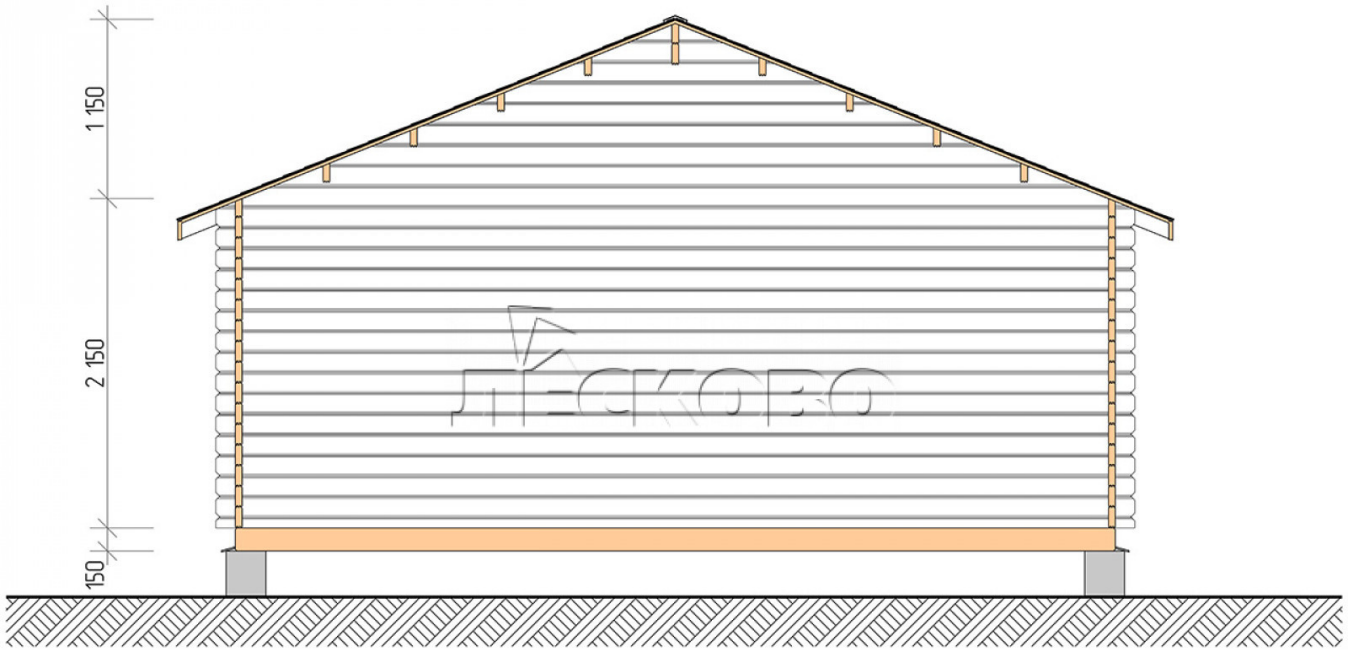

## Log Cabin "DSK" series 6×6

Project Dimensions

6 × 6 / 40 m<sup>2</sup>

Full house set

**5,679 €**

### Timber

45 mm

65 mm  
+ 1,215 €

## House Kit

- Wall kit: 44 × 145mm mini-chamber drying chamber with bowls for the project. The material of the tree is spruce, pine (GOST 8486). Humidity 12-14%. The height of the walls is 2.16 m;
- Logs, lower harness: board 45 × 145 mm chamber drying 10-12%;
- Floors: floorboard 35 mm, Chamber drying;
- Ceiling: imitation of a bar 20 × 135 mm, Chamber drying;
- Wooden windows, glass 4 mm, Single. Treatment with a colorless antiseptic. Hardware;