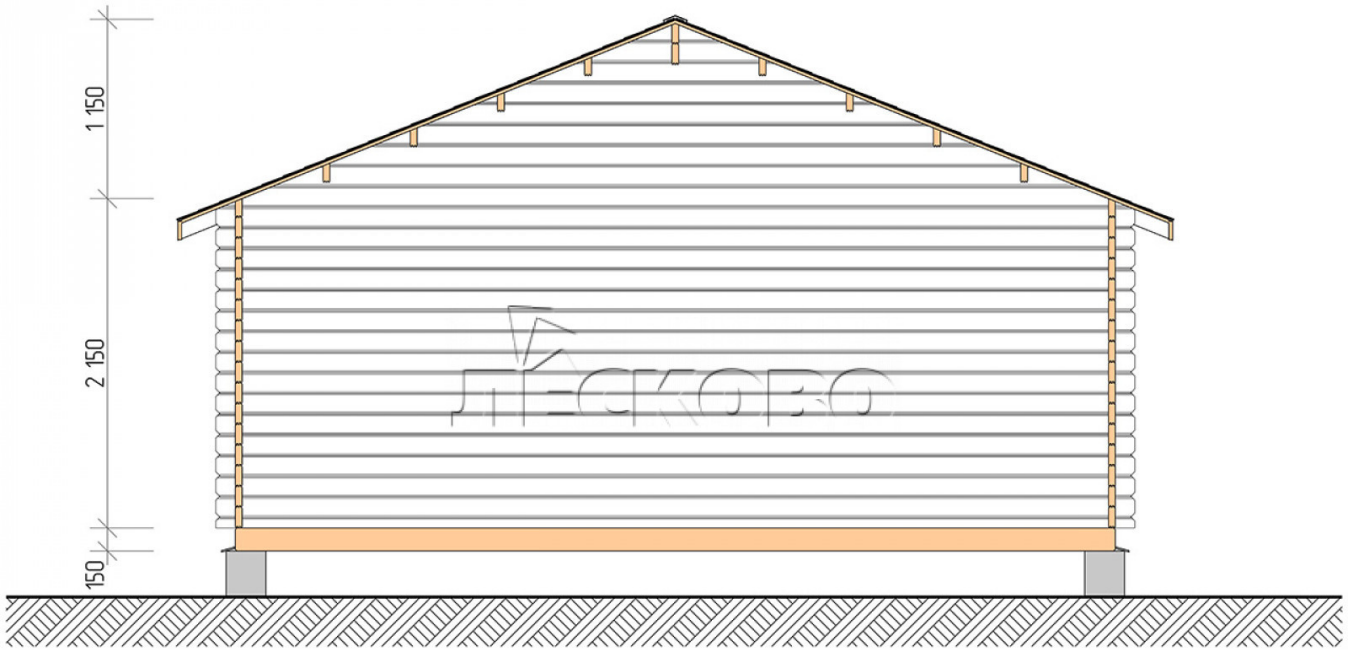

Log Cabin "DSK" series 6×6

Project Dimensions

6 × 6 / 40 m²

Full house set

5,978 €

Timber

45 mm

65 mm
+ 1,279 €

Project planning

Разрез

House Kit

- Wall kit: 44 × 145mm mini-chamber drying chamber with bowls for the project. The material of the tree is spruce, pine (GOST 8486). Humidity 12-14%. The height of the walls is 2.16 m;
- Logs, lower harness: board 45 × 145 mm chamber drying 10-12%;
- Floors: floorboard 35 mm, Chamber drying;
- Ceiling: imitation of a bar 20 × 135 mm, Chamber drying;
- Wooden windows, glass 4 mm, Single. Treatment with a colorless antiseptic. Hardware;

0.42×1.885 м.2 шт.

1.34×0.91 м.1 шт.

- Wooden doors;

1.62×1.885 м.1 шт.

7. Platbands: dry planed board 20 × 100 mm;

8. Roof: shingles.

9. Skirting board 35 mm.

+7 (4942) 499-770