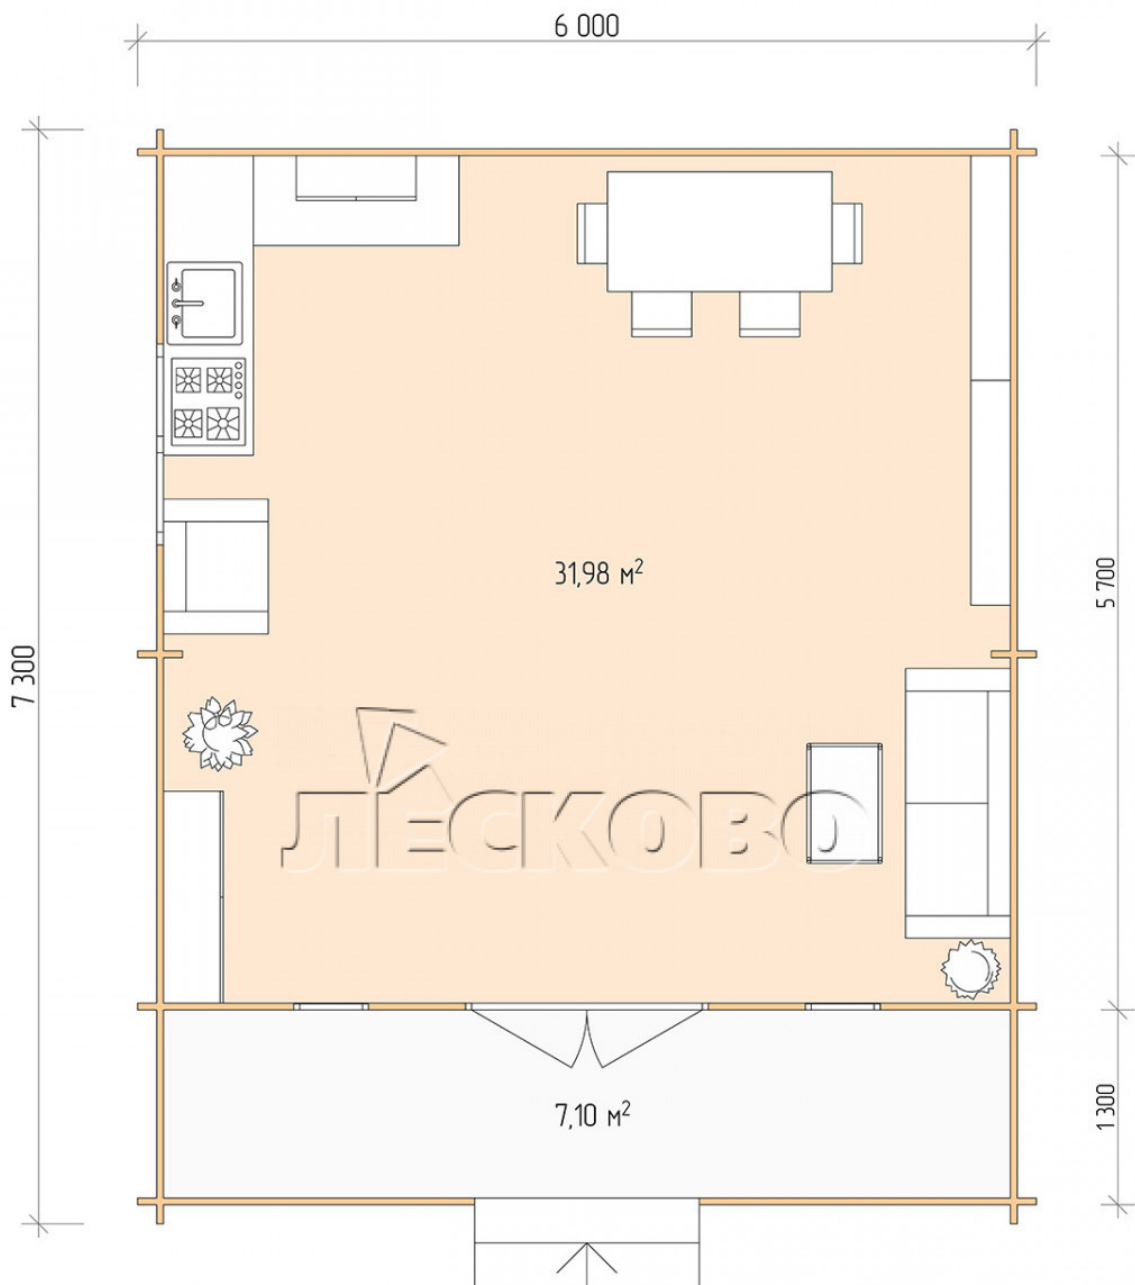

## Log Cabin "DSK" series 6×6

Project Dimensions

6 × 6 / 40 m<sup>2</sup>

Full house set

**5,679 €**

### Timber

45 mm

65 mm  
+ 1,215 €

## Project planning

Разрез

## House Kit

- Wall kit: 44 × 145mm mini-chamber drying chamber with bowls for the project. The material of the tree is spruce, pine (GOST 8486). Humidity 12-14%. The height of the walls is 2.16 m;
- Logs, lower harness: board 45 × 145 mm chamber drying 10-12%;
- Floors: floorboard 35 mm, Chamber drying;
- Ceiling: imitation of a bar 20 × 135 mm, Chamber drying;
- Wooden windows, glass 4 mm, Single. Treatment with a colorless antiseptic. Hardware;