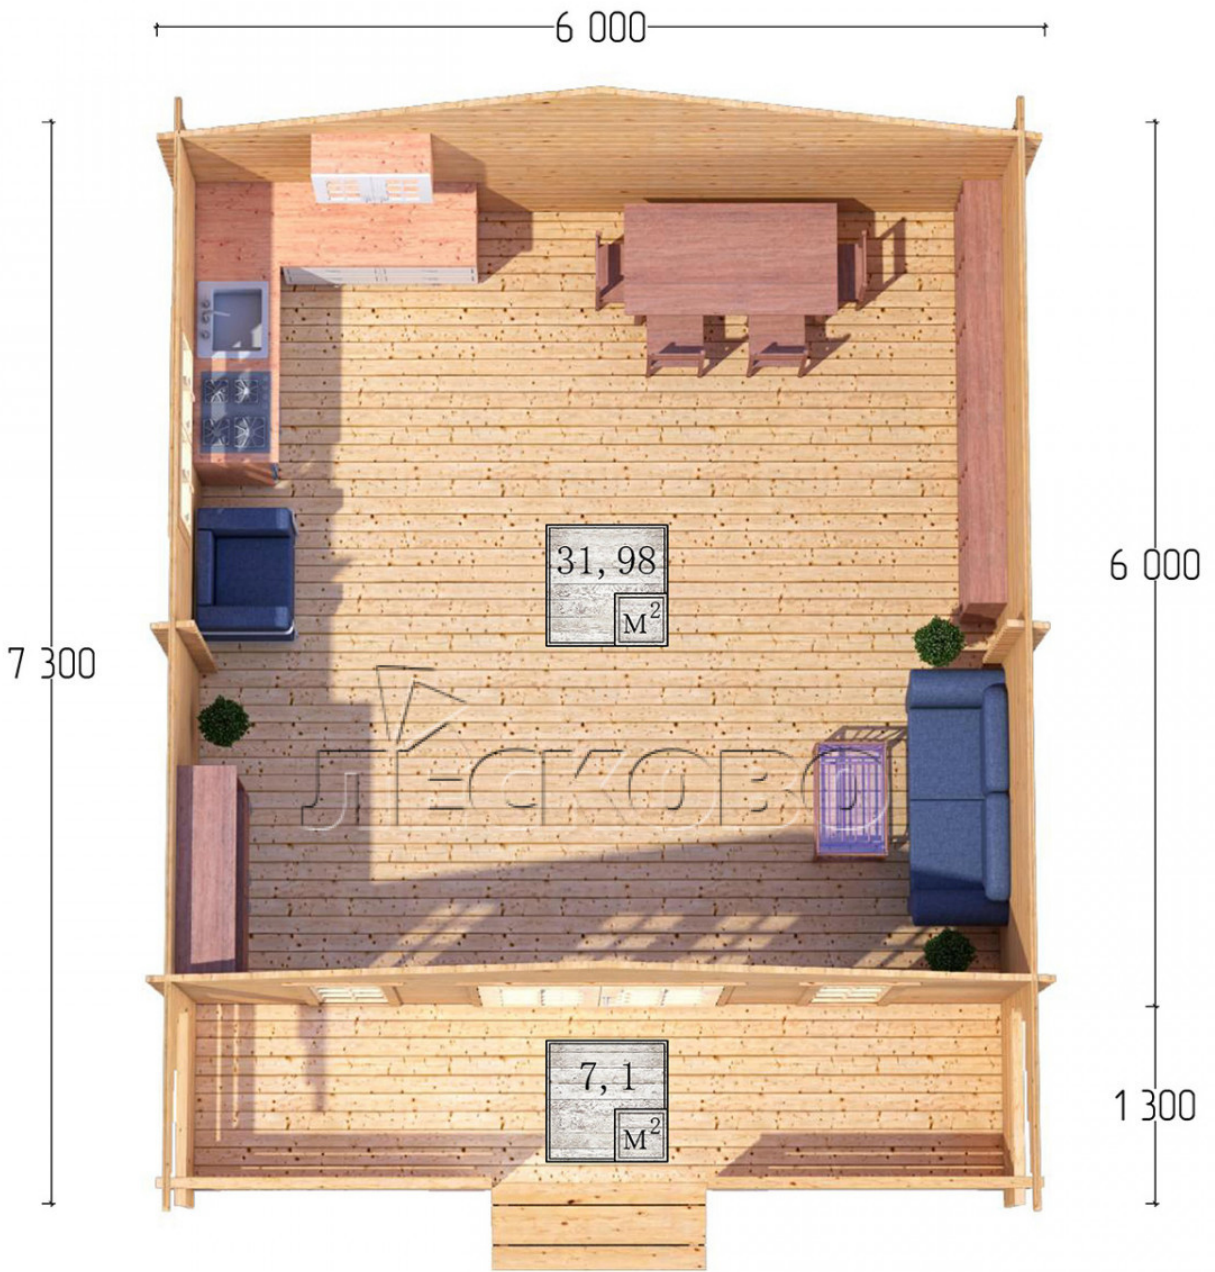

## Log Cabin "DSK" series 6×6

Project Dimensions

6 × 6 / 40 m<sup>2</sup>

Full house set

**7,143 €**

### Timber

45 mm

65 mm  
+ 1,552 €

## Project planning

Разрез

## House Kit

- Wall kit: 44 × 145mm mini-chamber drying chamber with bowls for the project. The material of the tree is spruce, pine (GOST 8486). Humidity 12-14%. The height of the walls is 2.16 m;
- Logs, lower harness: board 45 × 145 mm chamber drying 10-12%;
- Floors: floorboard 35 mm, Chamber drying;
- Ceiling: imitation of a bar 20 × 135 mm, Chamber drying;
- Wooden windows, glass 4 mm, Single. Treatment with a colorless antiseptic. Hardware;