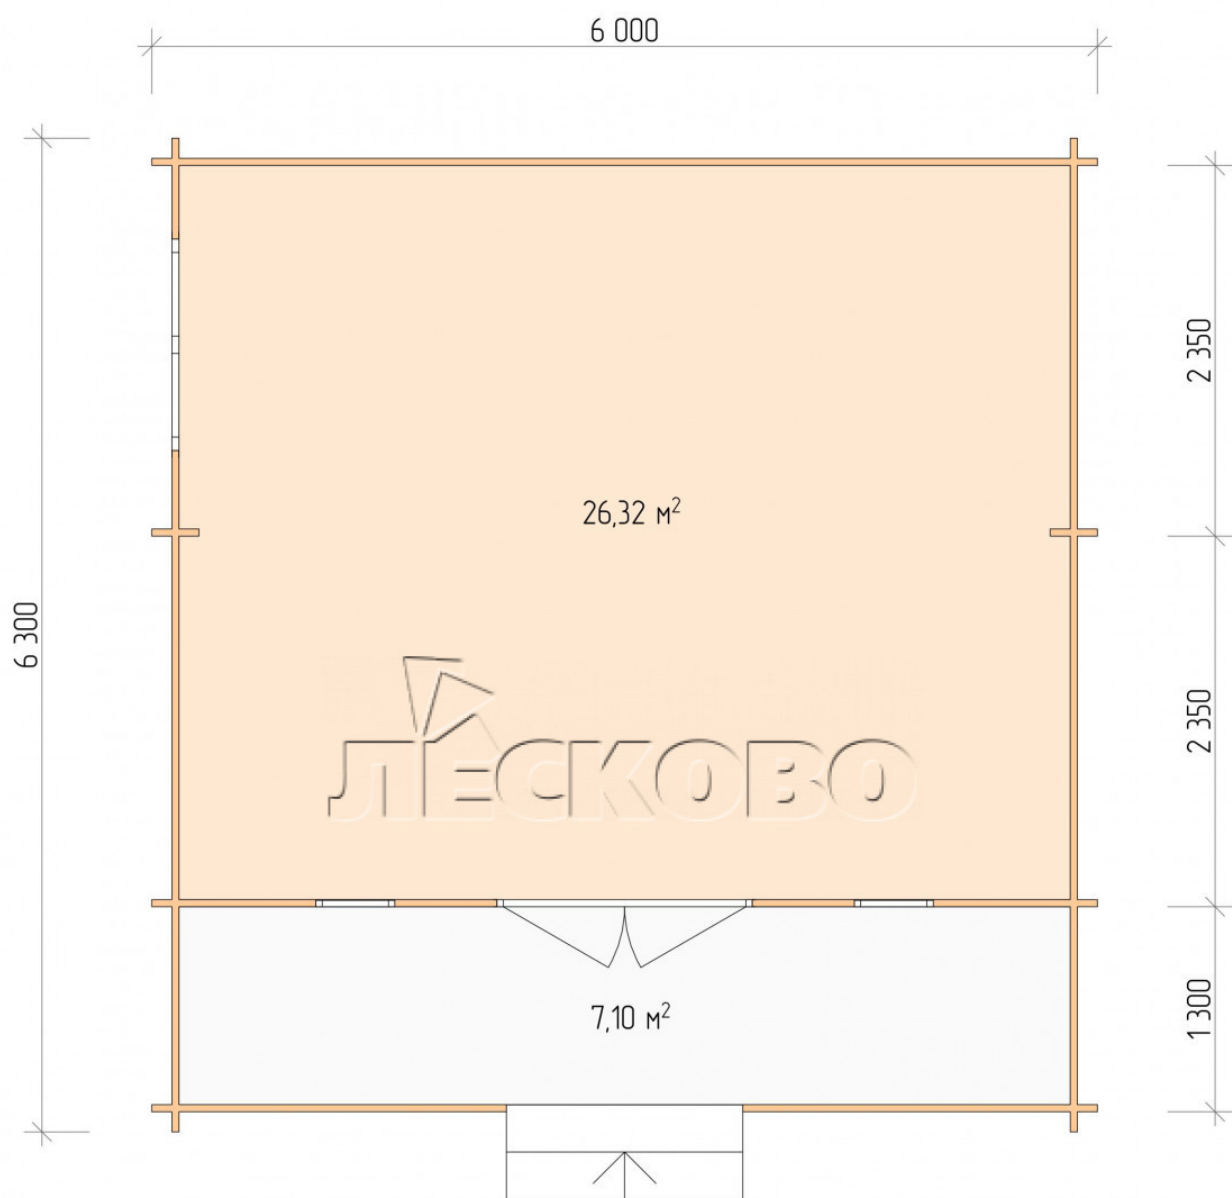

Log Cabin "DSK" series 6×5

Project Dimensions

6 × 5 / 34.2 m²

Full house set

5,162 €

Timber

45 MM

65 MM
+ 1,039 €

Project planning

6 000

5 000

Разрез

House Kit

- Wall kit: 44 × 145mm mini-chamber drying chamber with bowls for the project. The material of the tree is spruce, pine (GOST 8486). Humidity 12-14%. The height of the walls is 2.16 m;
- Logs, lower harness: board 45 × 145 mm chamber drying 10-12%;
- Floors: floorboard 35 mm, Chamber drying;
- Ceiling: imitation of a bar 20 × 135 mm, Chamber drying;
- Wooden windows, glass 4 mm, Single. Treatment with a colorless antiseptic. Hardware;

0.42×1.885 м.2 шт.

1.34×0.91 м.1 шт.

- Wooden doors;

1.62×1.885 м.1 шт.

7. Platbands: dry planed board 20 × 100 mm;

8. Roof: shingles.

9. Skirting board 35 mm.

+7 (4942) 499-770