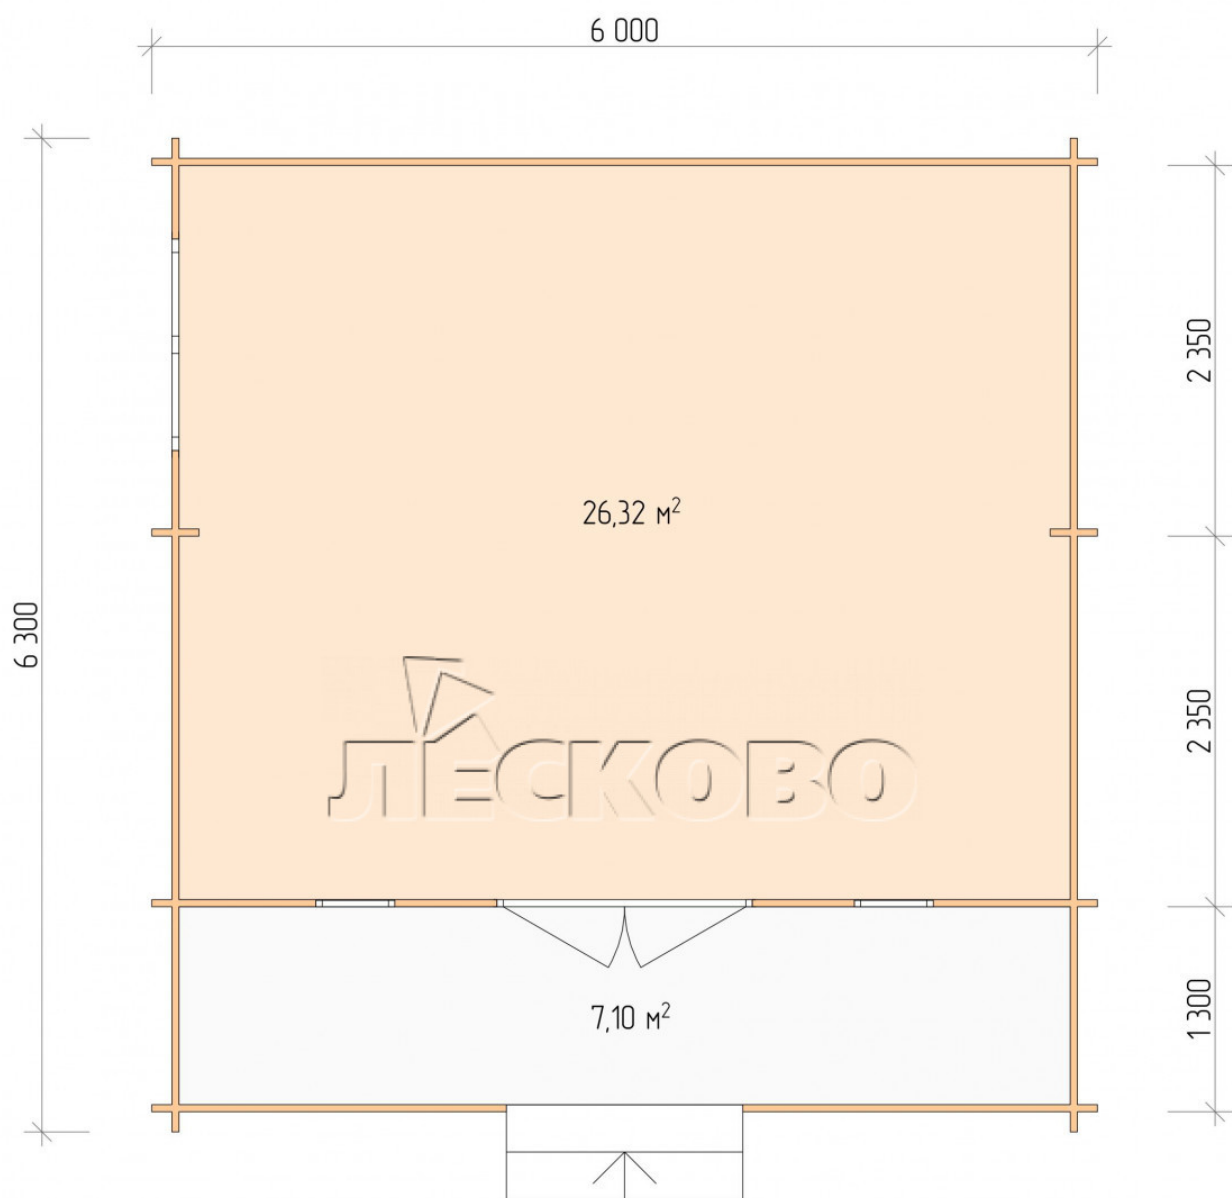

Log Cabin "DSK" series 6×5

Project Dimensions

6 × 5 / 34.2 m²

Full house set

4,978 €

Timber

45 MM

65 MM
+ 1,002 €

Project planning

6 000

5 000

Разрез

House Kit

- Wall kit: 44 × 145mm mini-chamber drying chamber with bowls for the project. The material of the tree is spruce, pine (GOST 8486). Humidity 12-14%. The height of the walls is 2.16 m;
- Logs, lower harness: board 45 × 145 mm chamber drying 10-12%;
- Floors: floorboard 35 mm, Chamber drying;
- Ceiling: imitation of a bar 20 × 135 mm, Chamber drying;
- Wooden windows, glass 4 mm, Single. Treatment with a colorless antiseptic. Hardware;

0.42×1.885 м.2 шт.

1.34×0.91 м.1 шт.

- Wooden doors;

1.62×1.885 м.1 шт.

7. Platbands: dry planed board 20 × 100 mm;

8. Roof: shingles.

9. Skirting board 35 mm.

+7 (4942) 499-770