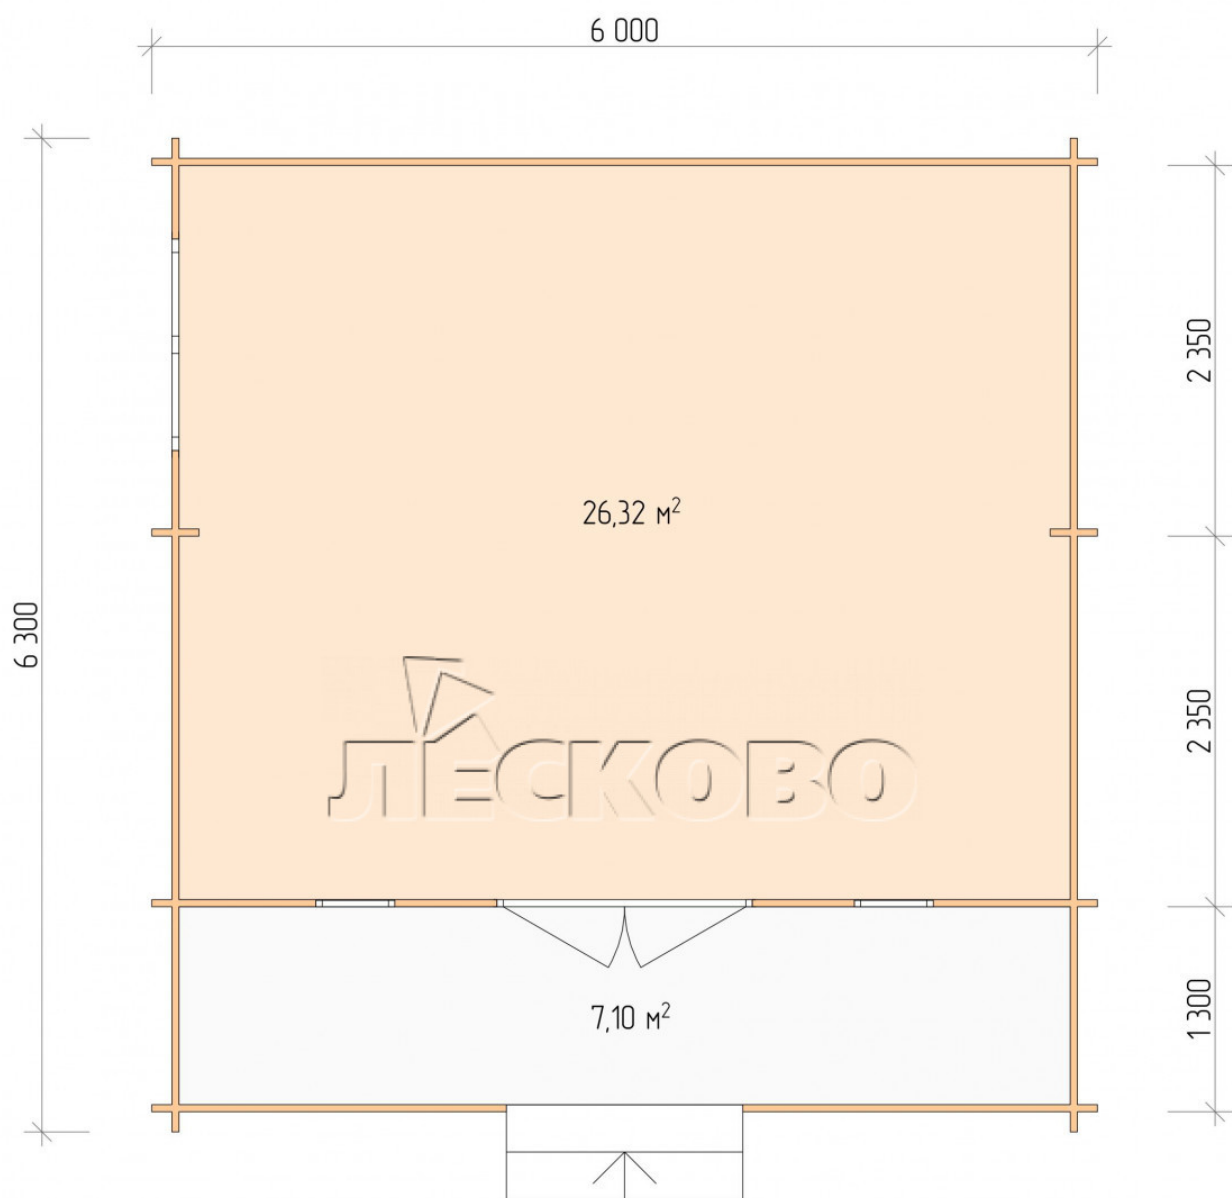

Log Cabin "DSK" series 6×5

Project Dimensions

6 × 5 / 34.2 m²

Full house set

6,187 €

Timber

45 MM

65 MM
+ 1,260 €

Project planning

6 000

5 000

Разрез

House Kit

- Wall kit: 44 × 145mm mini-chamber drying chamber with bowls for the project. The material of the tree is spruce, pine (GOST 8486). Humidity 12-14%. The height of the walls is 2.16 m;
- Logs, lower harness: board 45 × 145 mm chamber drying 10-12%;
- Floors: floorboard 35 mm, Chamber drying;
- Ceiling: imitation of a bar 20 × 135 mm, Chamber drying;
- Wooden windows, glass 4 mm, Single. Treatment with a colorless antiseptic. Hardware;

0.42×1.885 м.2 шт.

1.34×0.91 м.1 шт.

- Wooden doors;

1.62×1.885 м.1 шт.

7. Platbands: dry planed board 20 × 100 mm;

8. Roof: shingles.

9. Skirting board 35 mm.

+7 (4942) 499-770