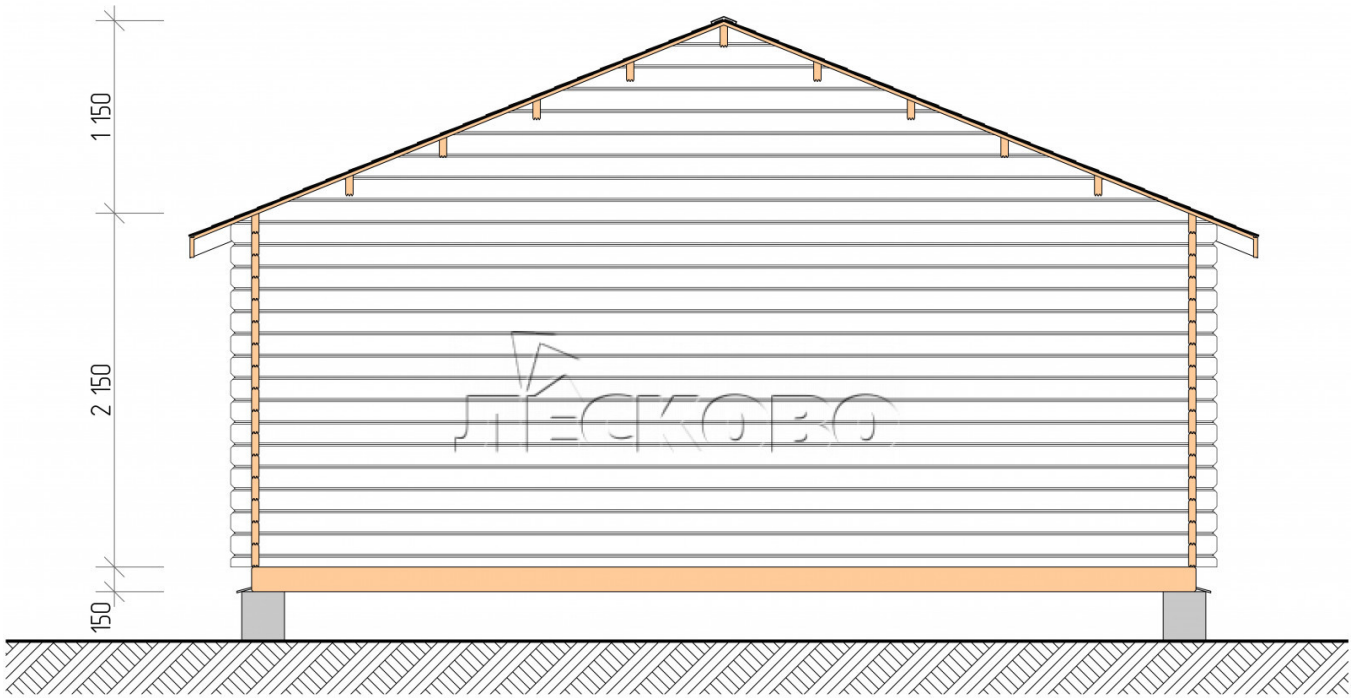

Log Cabin "DSK" series 6×5

Project Dimensions

6 × 5 / 34.2 m²

Full house set

5,162 €

Timber

45 MM

65 MM
+ 1,039 €

Project planning

6 000

5 000

Разрез

House Kit

- Wall kit: 44 × 145mm mini-chamber drying chamber with bowls for the project. The material of the tree is spruce, pine (GOST 8486). Humidity 12-14%. The height of the walls is 2.16 m;
- Logs, lower harness: board 45 × 145 mm chamber drying 10-12%;
- Floors: floorboard 35 mm, Chamber drying;
- Ceiling: imitation of a bar 20 × 135 mm, Chamber drying;
- Wooden windows, glass 4 mm, Single. Treatment with a colorless antiseptic. Hardware;

0.42×1.885 м.2 шт.

1.34×0.91 м.1 шт.

- Wooden doors;

1.62×1.885 м.1 шт.

7. Platbands: dry planed board 20 × 100 mm;

8. Roof: shingles.

9. Skirting board 35 mm.

+7 (4942) 499-770