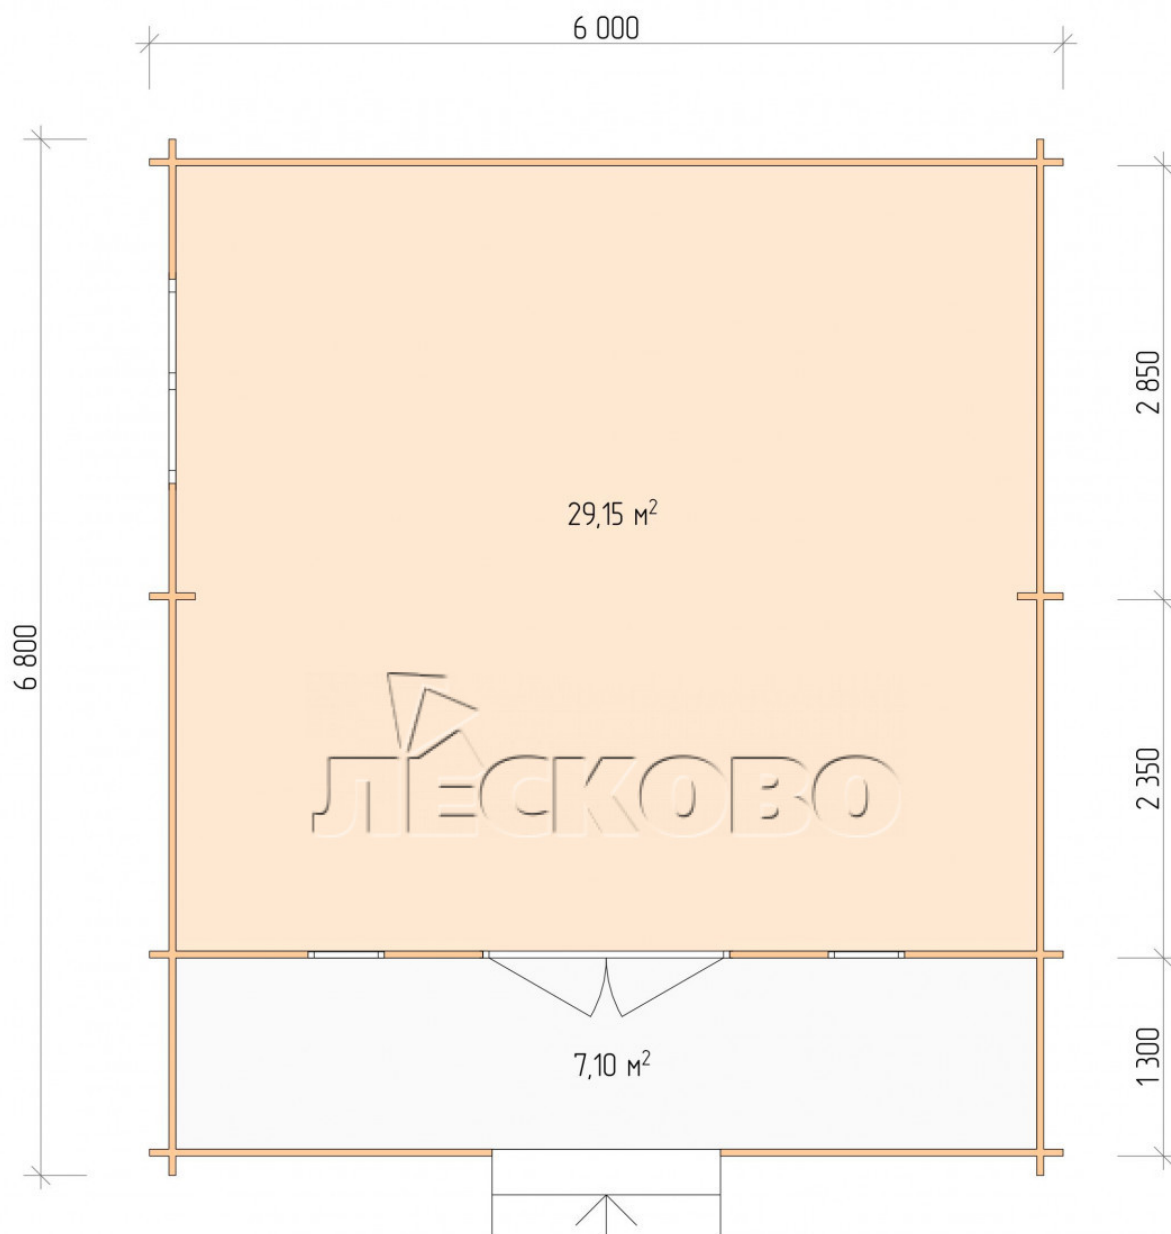

Log Cabin "DSK" series 6×5.5

Project Dimensions

6 × 5.5 / 37.1 m²

Full house set

5,298 €

Timber

45 mm

65 mm
+ 1,094 €

Project planning

6 000

5 500

Разрез

House Kit

- Wall kit: 44 × 145mm mini-chamber drying chamber with bowls for the project. The material of the tree is spruce, pine (GOST 8486). Humidity 12-14%. The height of the walls is 2.16 m;
- Logs, lower harness: board 45 × 145 mm chamber drying 10-12%;
- Floors: floorboard 35 mm, Chamber drying;
- Ceiling: imitation of a bar 20 × 135 mm, Chamber drying;
- Wooden windows, glass 4 mm, Single. Treatment with a colorless antiseptic. Hardware;

0.42×1.885 м.2 шт.

1.34×0.91 м.1 шт.

- Wooden doors;

1.62×1.885 м.1 шт.

7. Platbands: dry planed board 20 × 100 mm;

8. Roof: shingles.

9. Skirting board 35 mm.

+7 (4942) 499-770