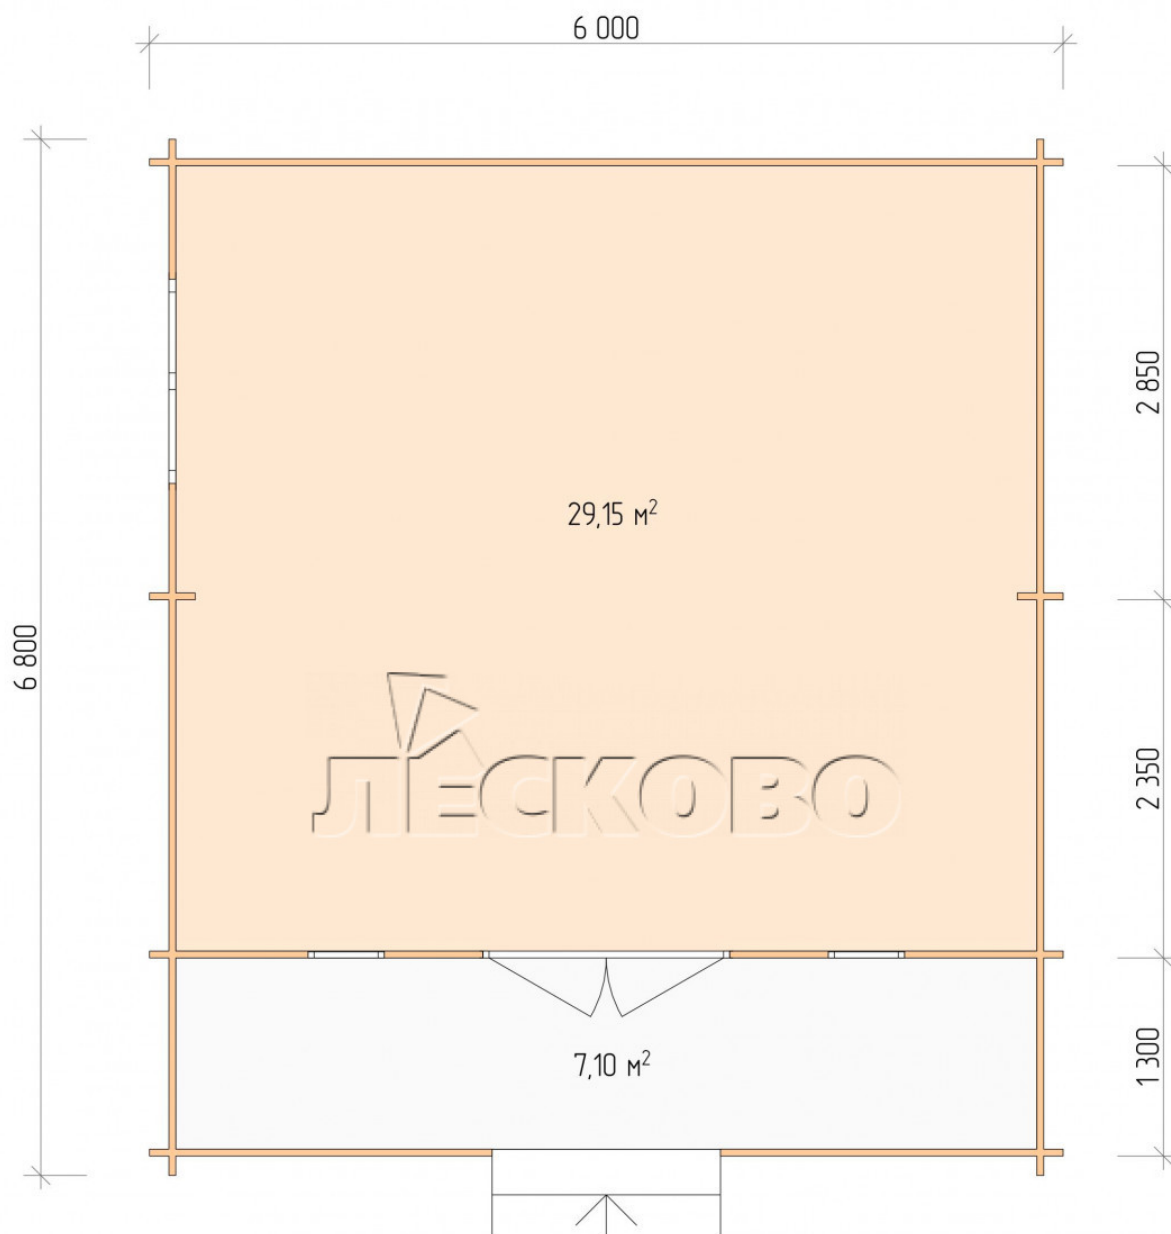

Log Cabin "DSK" series 6×5.5

Project Dimensions

6 × 5.5 / 37.1 m²

Full house set

5,494 €

Timber

45 MM

65 MM
+ 1,134 €

Project planning

6 000

5 500

Разрез

House Kit

- Wall kit: 44 × 145mm mini-chamber drying chamber with bowls for the project. The material of the tree is spruce, pine (GOST 8486). Humidity 12-14%. The height of the walls is 2.16 m;
- Logs, lower harness: board 45 × 145 mm chamber drying 10-12%;
- Floors: floorboard 35 mm, Chamber drying;
- Ceiling: imitation of a bar 20 × 135 mm, Chamber drying;
- Wooden windows, glass 4 mm, Single. Treatment with a colorless antiseptic. Hardware;

0.42×1.885 м.2 шт.

1.34×0.91 м.1 шт.

- Wooden doors;

1.62×1.885 м.1 шт.

7. Platbands: dry planed board 20 × 100 mm;

8. Roof: shingles.

9. Skirting board 35 mm.

+7 (4942) 499-770