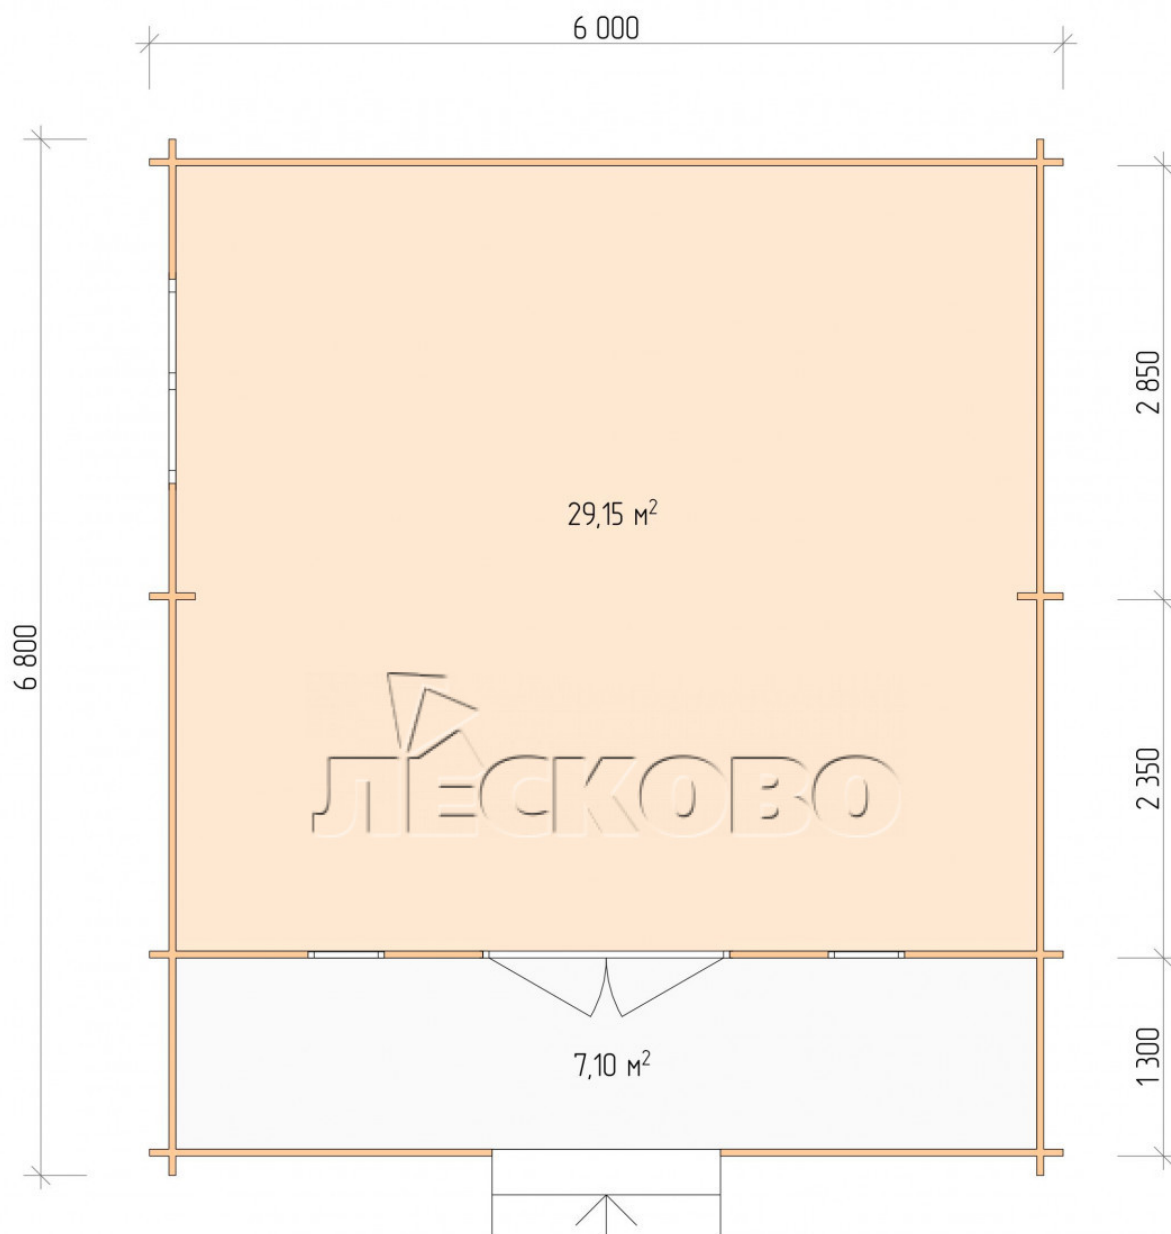

Log Cabin "DSK" series 6×5.5

Project Dimensions

6 × 5.5 / 37.1 m²

Full house set

6,438 €

Timber

45 MM

65 MM
+ 1,347 €

Project planning

6 000

5 500

Разрез

House Kit

- Wall kit: 44 × 145mm mini-chamber drying chamber with bowls for the project. The material of the tree is spruce, pine (GOST 8486). Humidity 12-14%. The height of the walls is 2.16 m;
- Logs, lower harness: board 45 × 145 mm chamber drying 10-12%;
- Floors: floorboard 35 mm, Chamber drying;
- Ceiling: imitation of a bar 20 × 135 mm, Chamber drying;
- Wooden windows, glass 4 mm, Single. Treatment with a colorless antiseptic. Hardware;

0.42×1.885 м.2 шт.

1.34×0.91 м.1 шт.

- Wooden doors;

1.62×1.885 м.1 шт.

7. Platbands: dry planed board 20 × 100 mm;

8. Roof: shingles.

9. Skirting board 35 mm.

+7 (4942) 499-770