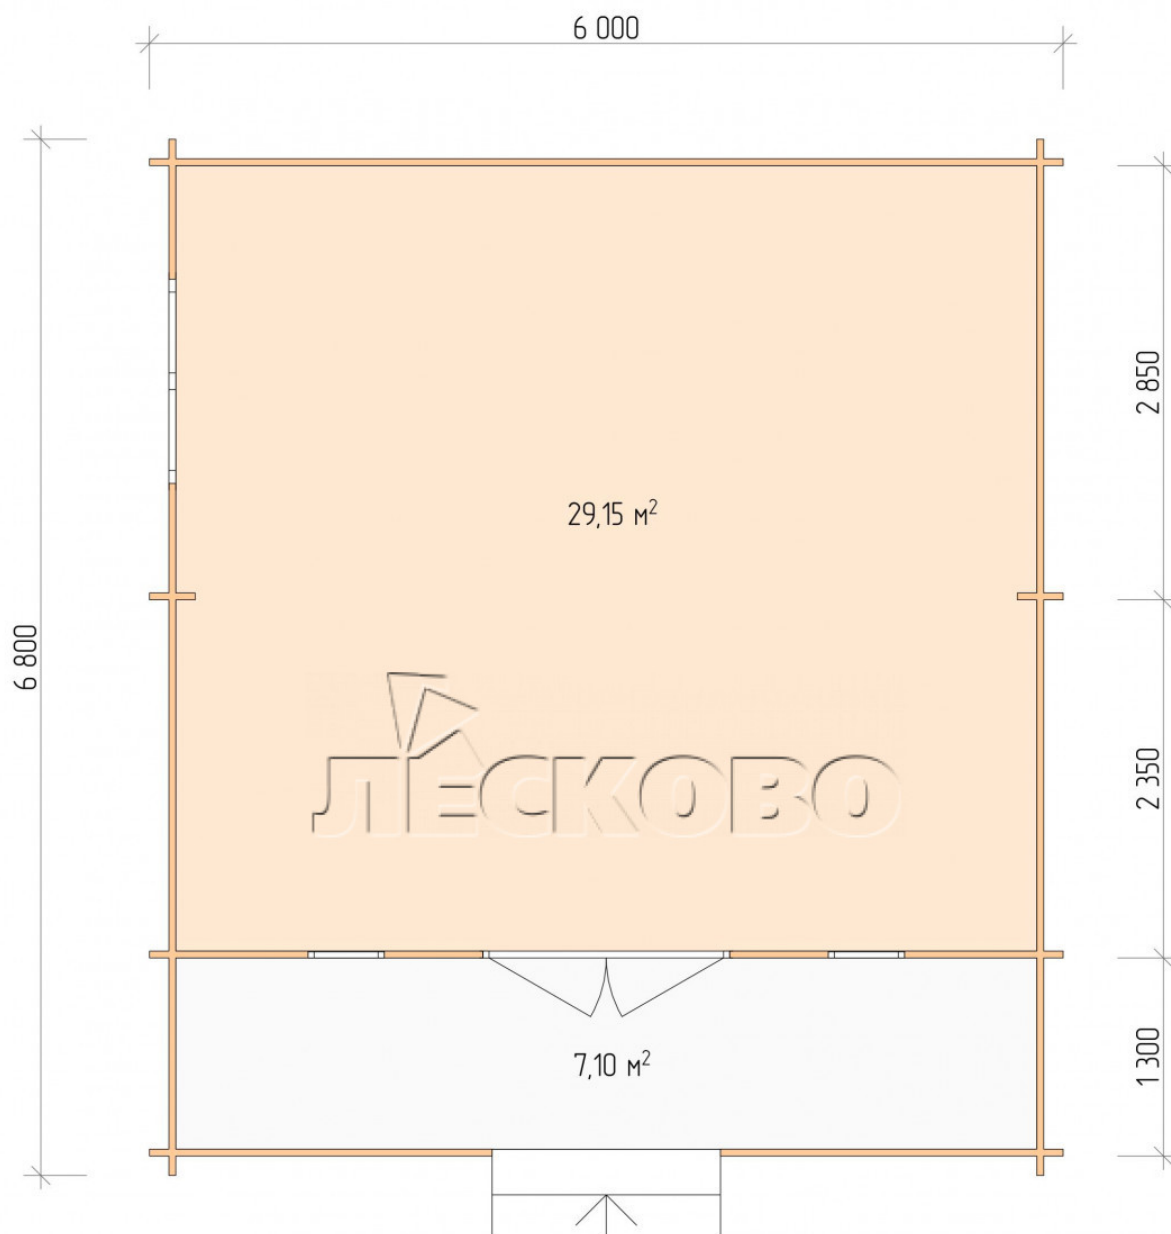

House Kit

- Wall kit: 44 × 145mm mini-chamber drying chamber with bowls for the project. The material of the tree is spruce, pine (GOST 8486). Humidity 12-14%. The height of the walls is 2.16 m;
- Logs, lower harness: board 45 × 145 mm chamber drying 10-12%;
- Floors: floorboard 35 mm, Chamber drying;
- Ceiling: imitation of a bar 20 × 135 mm, Chamber drying;
- Wooden windows, glass 4 mm, Single. Treatment with a colorless antiseptic. Hardware;