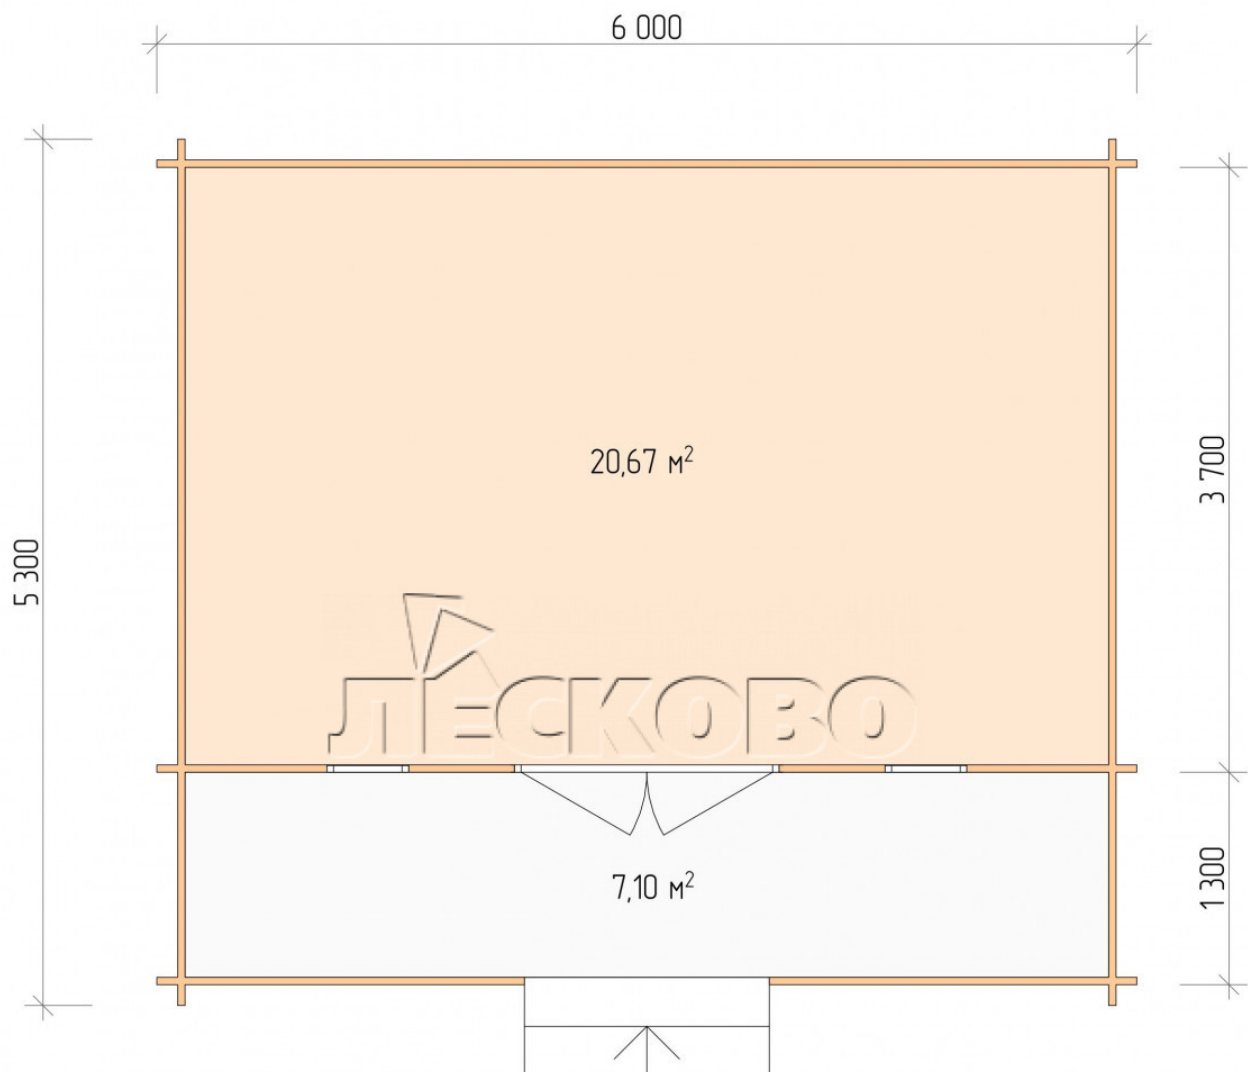

## Log Cabin "DSK" series 6×4

Project Dimensions

6 × 4 / 28.5 m<sup>2</sup>

Full house set

**5,207 €**

# Разрез