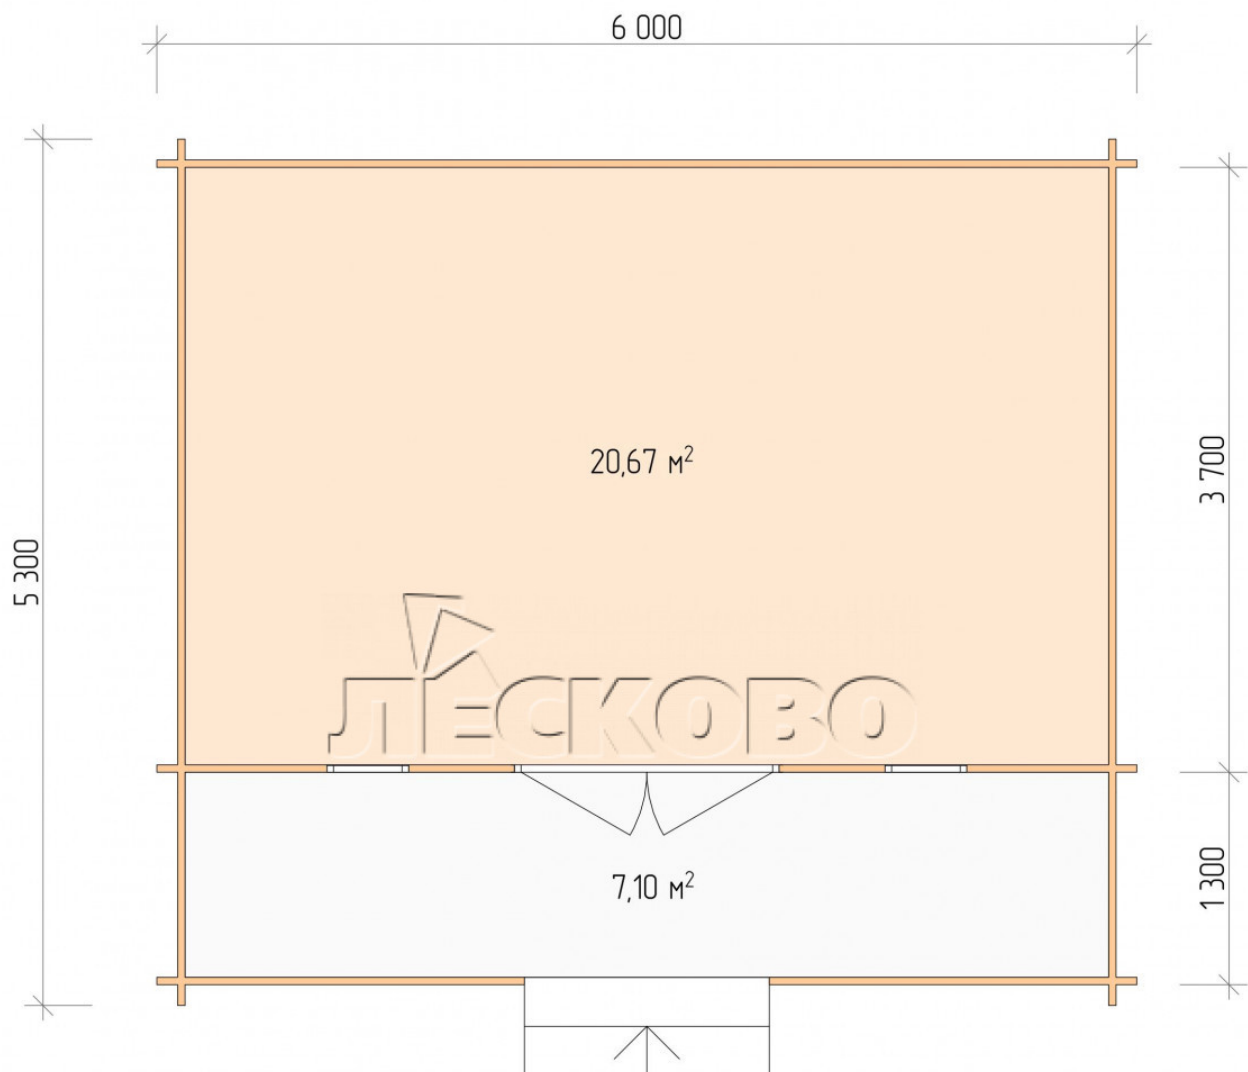

Log Cabin "DSK" series 6×4

Project Dimensions

6 × 4 / 28.5 m²

Full house set

4,352 €

Timber

45 MM

65 MM
+ 913 €

Project planning

6 000

Разрез

House Kit

- Wall kit: 44 × 145mm mini-chamber drying chamber with bowls for the project. The material of the tree is spruce, pine (GOST 8486). Humidity 12-14%. The height of the walls is 2.16 m;
- Logs, lower harness: board 45 × 145 mm chamber drying 10-12%;
- Floors: floorboard 35 mm, Chamber drying;
- Ceiling: imitation of a bar 20 × 135 mm, Chamber drying;
- Wooden windows, glass 4 mm, Single. Treatment with a colorless antiseptic. Hardware;

0.42×1.885 м.2 шт.

- Wooden doors;

1.62×1.885 м.1 шт.

7. Platbands: dry planed board 20 × 100 mm;

8. Roof: shingles.

9. Skirting board 35 mm.

+7 (4942) 499-770

156014, г. Кострома, ул. Базовая, д. 8