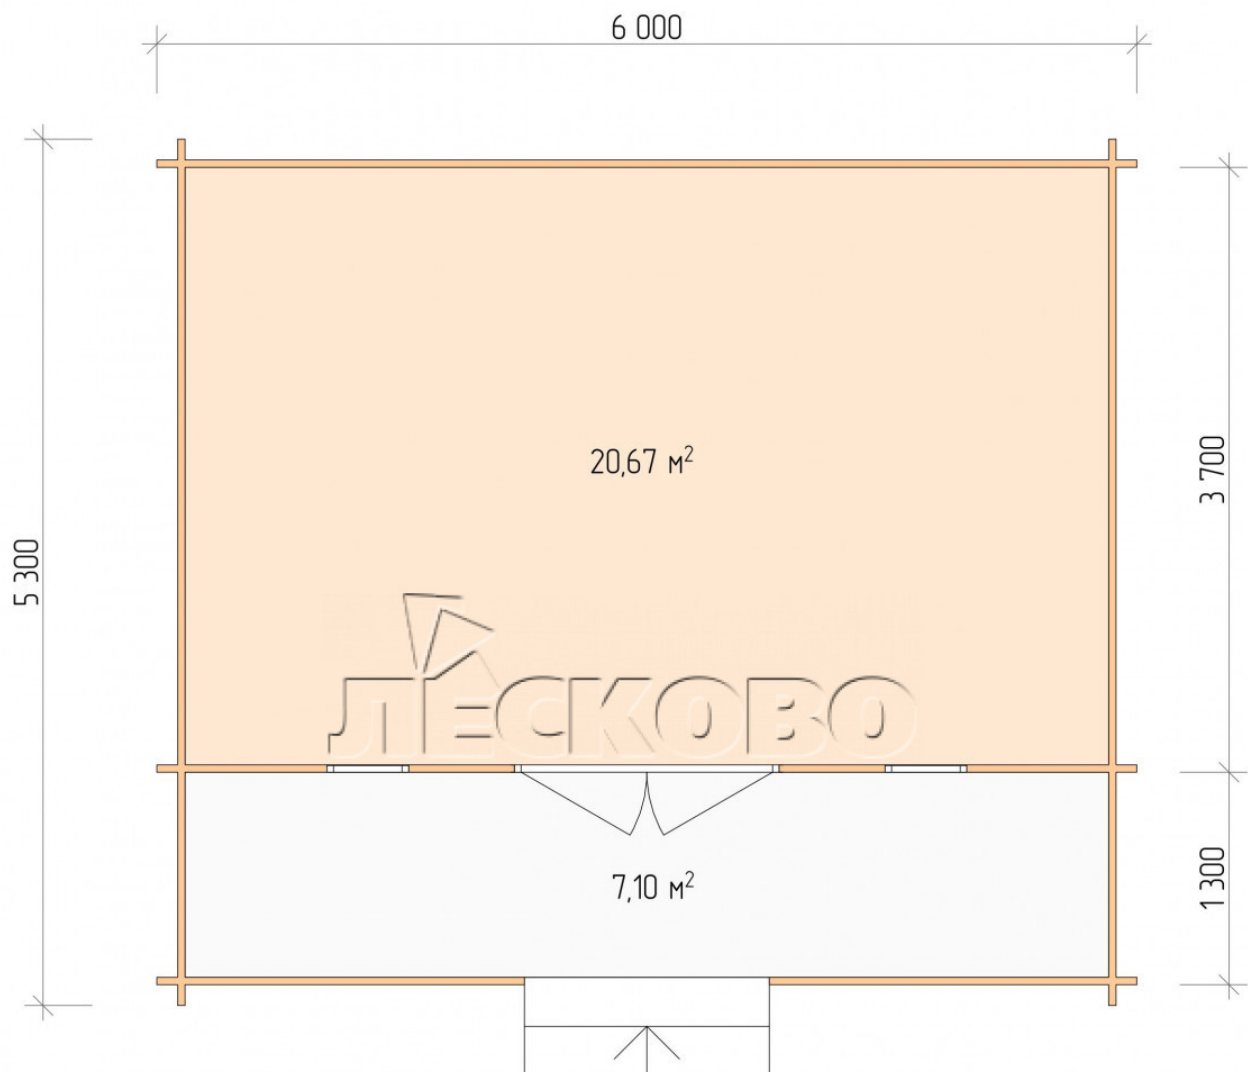

## Log Cabin "DSK" series 6×4

Project Dimensions

6 × 4 / 28.5 m<sup>2</sup>

Full house set

**4,197 €**

## Project planning

6 000

Разрез

## House Kit

- Wall kit: 44 × 145mm mini-chamber drying chamber with bowls for the project. The material of the tree is spruce, pine (GOST 8486). Humidity 12-14%. The height of the walls is 2.16 m;
- Logs, lower harness: board 45 × 145 mm chamber drying 10-12%;
- Floors: floorboard 35 mm, Chamber drying;
- Ceiling: imitation of a bar 20 × 135 mm, Chamber drying;
- Wooden windows, glass 4 mm, Single. Treatment with a colorless antiseptic. Hardware;

0.42×1.885 м.2 шт.

- Wooden doors;

1.62×1.885 м.1 шт.

7. Platbands: dry planed board 20 × 100 mm;

8. Roof: shingles.

9. Skirting board 35 mm.

+7 (4942) 499-770

156014, г. Кострома, ул. Базовая, д. 8