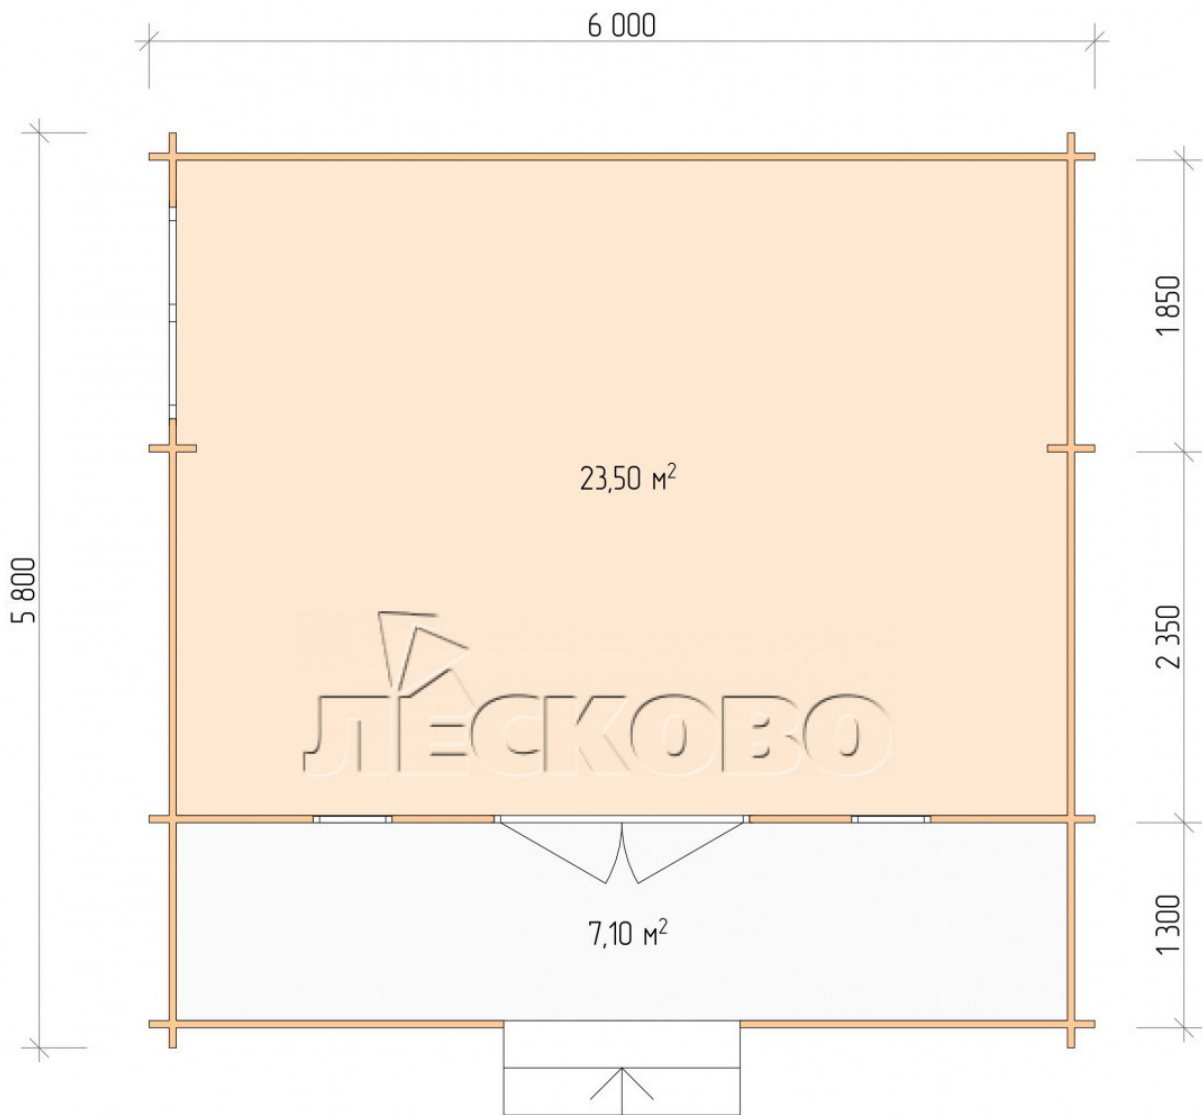

## Log Cabin "DSK" series 6×4.5

Project Dimensions

6 × 4.5 / 31.4 m<sup>2</sup>

Full house set

**5,873 €**

## House Kit

- Wall kit: 44 × 145mm mini-chamber drying chamber with bowls for the project. The material of the tree is spruce, pine (GOST 8486). Humidity 12-14%. The height of the walls is 2.16 m;
- Logs, lower harness: board 45 × 145 mm chamber drying 10-12%;
- Floors: floorboard 35 mm, Chamber drying;
- Ceiling: imitation of a bar 20 × 135 mm, Chamber drying;
- Wooden windows, glass 4 mm, Single. Treatment with a colorless antiseptic. Hardware;

0.42×1.885 м.2 шт.

1.34×0.91 м.1 шт.

- Wooden doors;

1.62×1.885 м.1 шт.

7. Platbands: dry planed board 20 × 100 mm;

8. Roof: shingles.

9. Skirting board 35 mm.

+7 (4942) 499-770