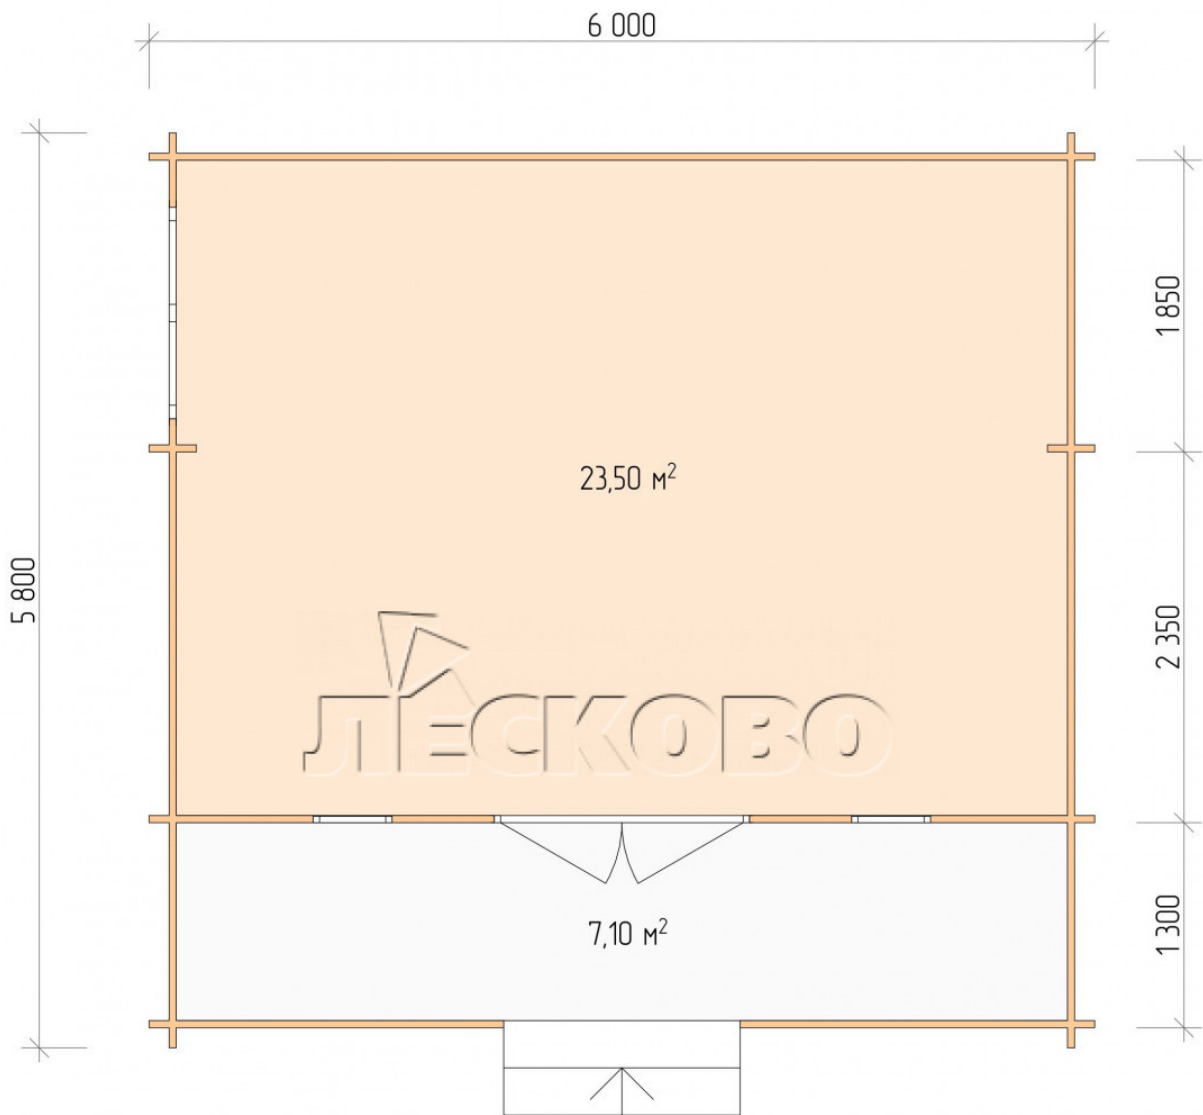

## Log Cabin "DSK" series 6×4.5

Project Dimensions

6 × 4.5 / 31.4 m<sup>2</sup>

Full house set

**4,643 €**

## House Kit

- Wall kit: 44 × 145mm mini-chamber drying chamber with bowls for the project. The material of the tree is spruce, pine (GOST 8486). Humidity 12-14%. The height of the walls is 2.16 m;
- Logs, lower harness: board 45 × 145 mm chamber drying 10-12%;
- Floors: floorboard 35 mm, Chamber drying;
- Ceiling: imitation of a bar 20 × 135 mm, Chamber drying;
- Wooden windows, glass 4 mm, Single. Treatment with a colorless antiseptic. Hardware;

0.42×1.885 м.2 шт.

1.34×0.91 м.1 шт.

- Wooden doors;

1.62×1.885 м.1 шт.

7. Platbands: dry planed board 20 × 100 mm;

8. Roof: shingles.

9. Skirting board 35 mm.

+7 (4942) 499-770