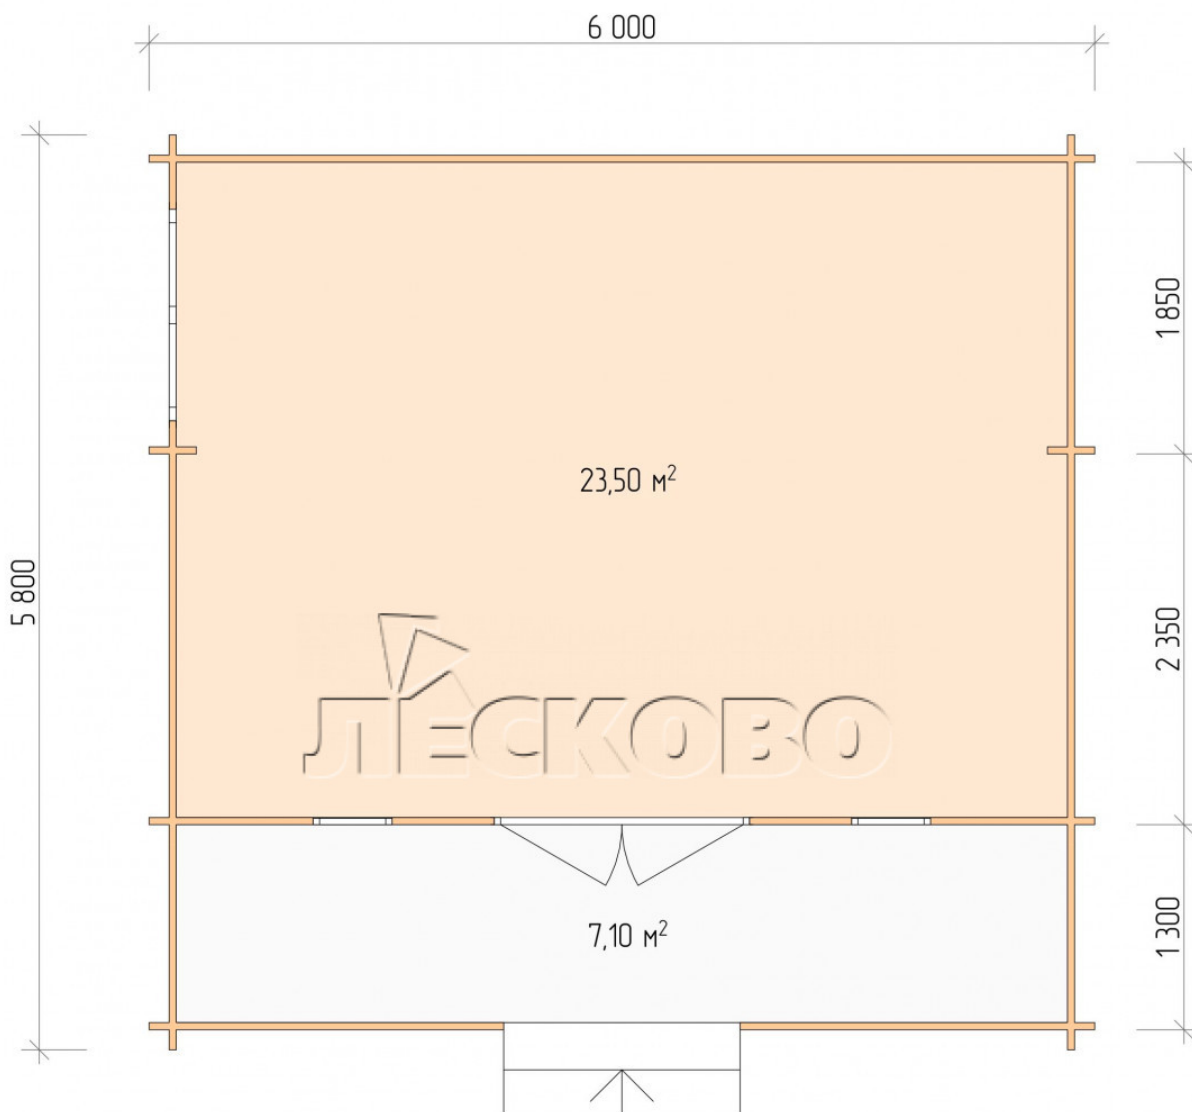

Log Cabin "DSK" series 6×4.5

Project Dimensions

6 × 4.5 / 31.4 m²

Full house set

5,862 €

Timber

45 MM

65 MM
+ 1,197 €

Project planning

6 000

4 500

Разрез

House Kit

- Wall kit: 44 × 145mm mini-chamber drying chamber with bowls for the project. The material of the tree is spruce, pine (GOST 8486). Humidity 12-14%. The height of the walls is 2.16 m;
- Logs, lower harness: board 45 × 145 mm chamber drying 10-12%;
- Floors: floorboard 35 mm, Chamber drying;
- Ceiling: imitation of a bar 20 × 135 mm, Chamber drying;
- Wooden windows, glass 4 mm, Single. Treatment with a colorless antiseptic. Hardware;

0.42×1.885 м.2 шт.

1.34×0.91 м.1 шт.

- Wooden doors;

1.62×1.885 м.1 шт.

7. Platbands: dry planed board 20 × 100 mm;

8. Roof: shingles.

9. Skirting board 35 mm.

+7 (4942) 499-770