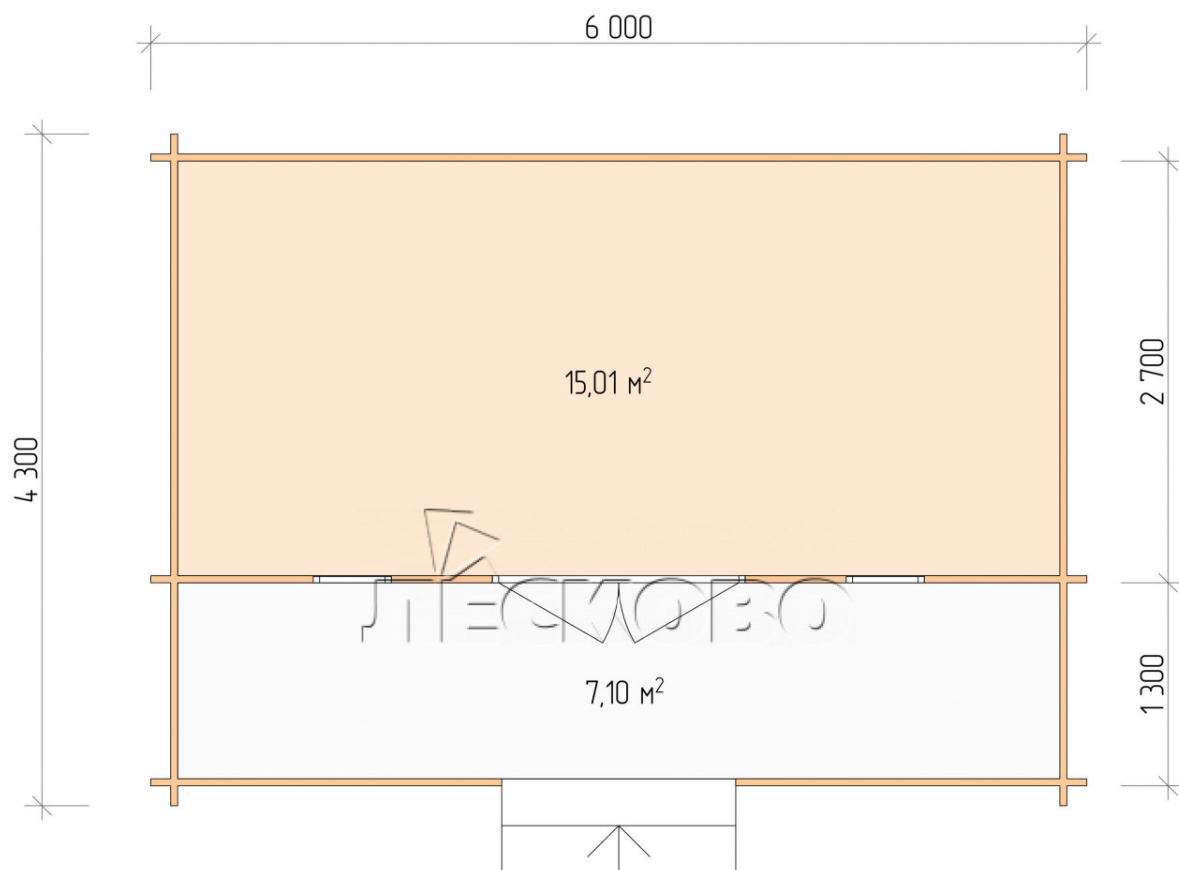

Log Cabin "DSK" series 6×3

Project Dimensions

6 × 3 / 22.8 m²

Full house set

4,465 €

Timber

45 MM

65 MM
+ 941 €

Project planning

6 000

3 000

15, 01
M²

7, 10
M²

Разрез

House Kit

- Wall kit: 44 × 145mm mini-chamber drying chamber with bowls for the project. The material of the tree is spruce, pine (GOST 8486). Humidity 12-14%. The height of the walls is 2.16 m;
- Logs, lower harness: board 45 × 145 mm chamber drying 10-12%;
- Floors: floorboard 35 mm, Chamber drying;
- Ceiling: imitation of a bar 20 × 135 mm, Chamber drying;
- Wooden windows, glass 4 mm, Single. Treatment with a colorless antiseptic. Hardware;

0.42×1.885 м.2 шт.

- Wooden doors;

1.62×1.885 м.1 шт.

7. Platbands: dry planed board 20 × 100 mm;

8. Roof: shingles.

9. Skirting board 35 mm.

+7 (4942) 499-770

156014, г. Кострома, ул. Базовая, д. 8