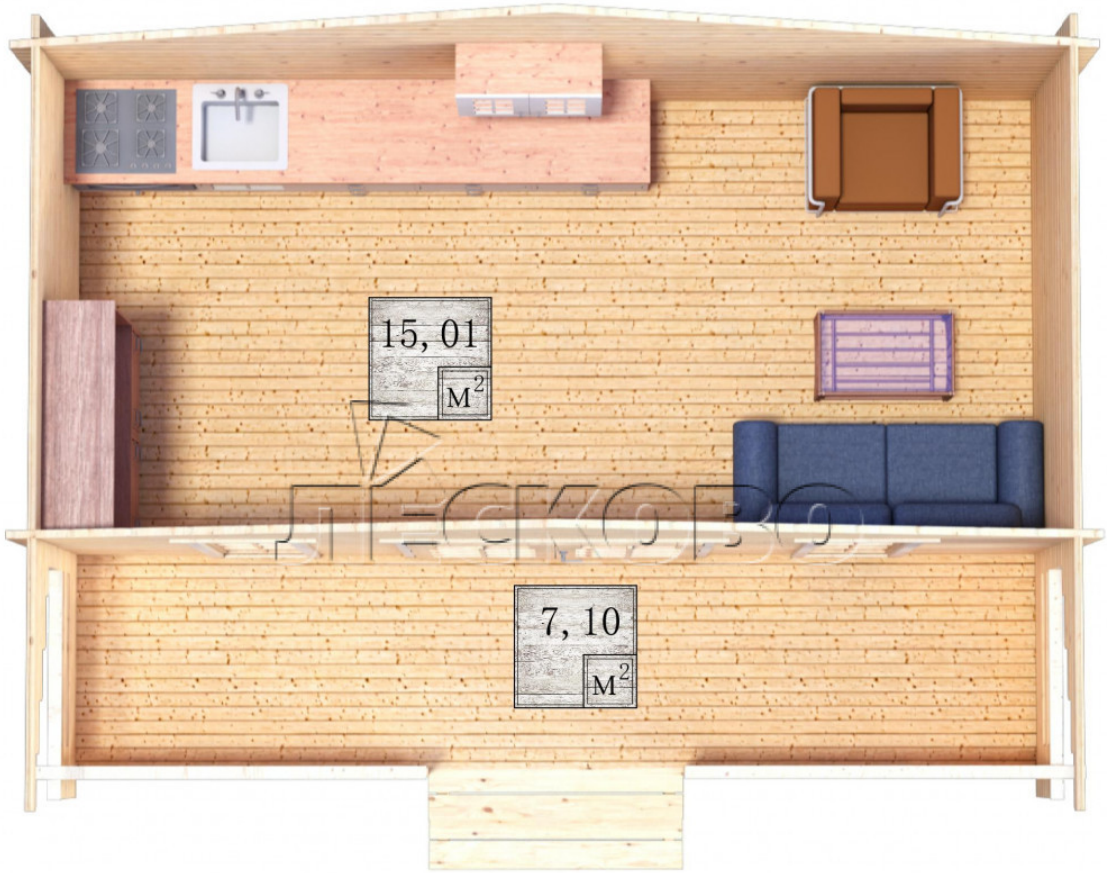

Log Cabin "DSK" series 6×3

Project Dimensions

6 × 3 / 22.8 m²

Full house set

3,659 €

Timber

45 MM

65 MM
+ 764 €

Project planning

6 000

3 000

15,01
M²

7,10
M²

Разрез

House Kit

- Wall kit: 44 × 145mm mini-chamber drying chamber with bowls for the project. The material of the tree is spruce, pine (GOST 8486). Humidity 12-14%. The height of the walls is 2.16 m;
- Logs, lower harness: board 45 × 145 mm chamber drying 10-12%;
- Floors: floorboard 35 mm, Chamber drying;
- Ceiling: imitation of a bar 20 × 135 mm, Chamber drying;
- Wooden windows, glass 4 mm, Single. Treatment with a colorless antiseptic. Hardware;

0.42×1.885 м.2 шт.

- Wooden doors;

1.62×1.885 м.1 шт.

7. Platbands: dry planed board 20 × 100 mm;

8. Roof: shingles.

9. Skirting board 35 mm.

+7 (4942) 499-770

156014, г. Кострома, ул. Базовая, д. 8