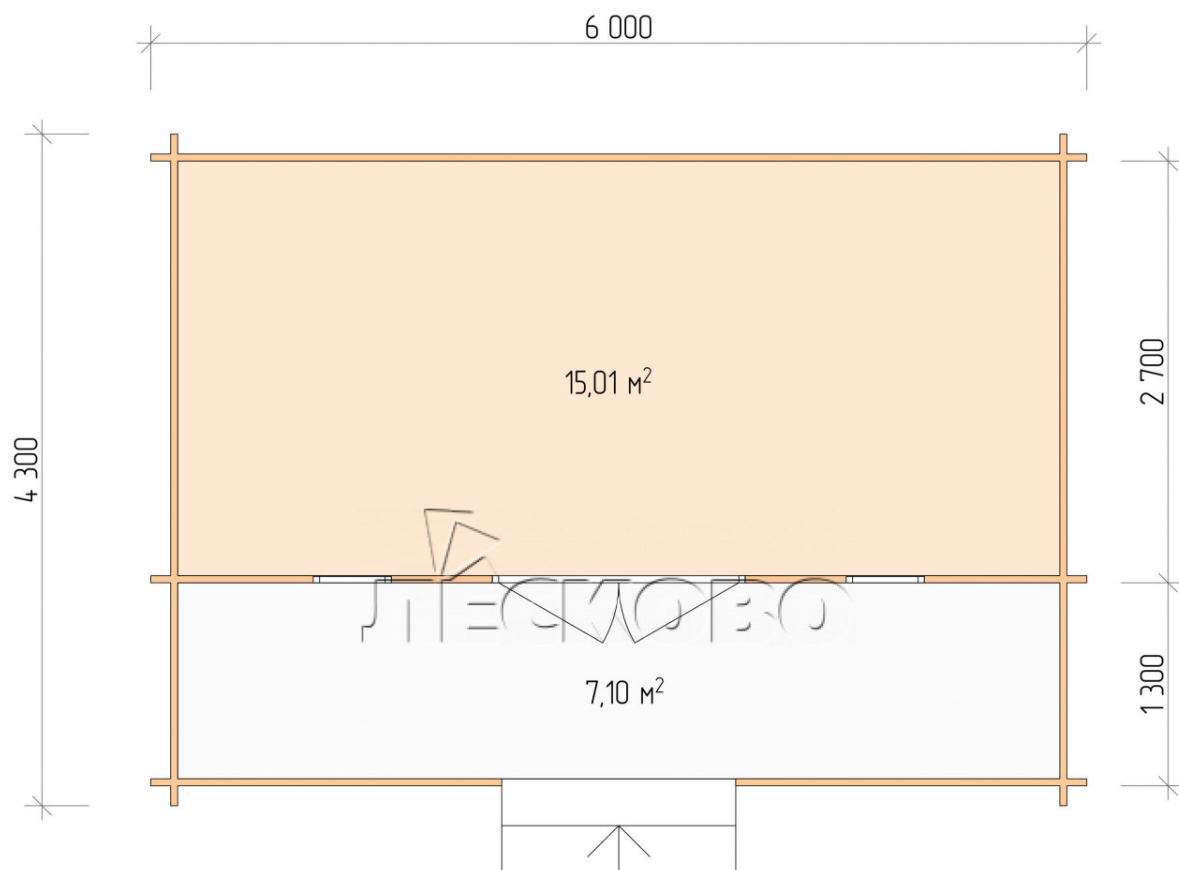

Log Cabin "DSK" series 6×3

Project Dimensions

6 × 3 / 22.8 m²

Full house set

3,659 €

Timber

45 MM

65 MM
+ 764 €

Project planning

6 000

3 000

15,01
M²

7,10
M²

Разрез

House Kit

- Wall kit: 44 × 145mm mini-chamber drying chamber with bowls for the project. The material of the tree is spruce, pine (GOST 8486). Humidity 12-14%. The height of the walls is 2.16 m;
- Logs, lower harness: board 45 × 145 mm chamber drying 10-12%;
- Floors: floorboard 35 mm, Chamber drying;
- Ceiling: imitation of a bar 20 × 135 mm, Chamber drying;
- Wooden windows, glass 4 mm, Single. Treatment with a colorless antiseptic. Hardware;

0.42×1.885 м.2 шт.

- Wooden doors;

1.62×1.885 м.1 шт.

7. Platbands: dry planed board 20 × 100 mm;

8. Roof: shingles.

9. Skirting board 35 mm.

+7 (4942) 499-770

156014, г. Кострома, ул. Базовая, д. 8