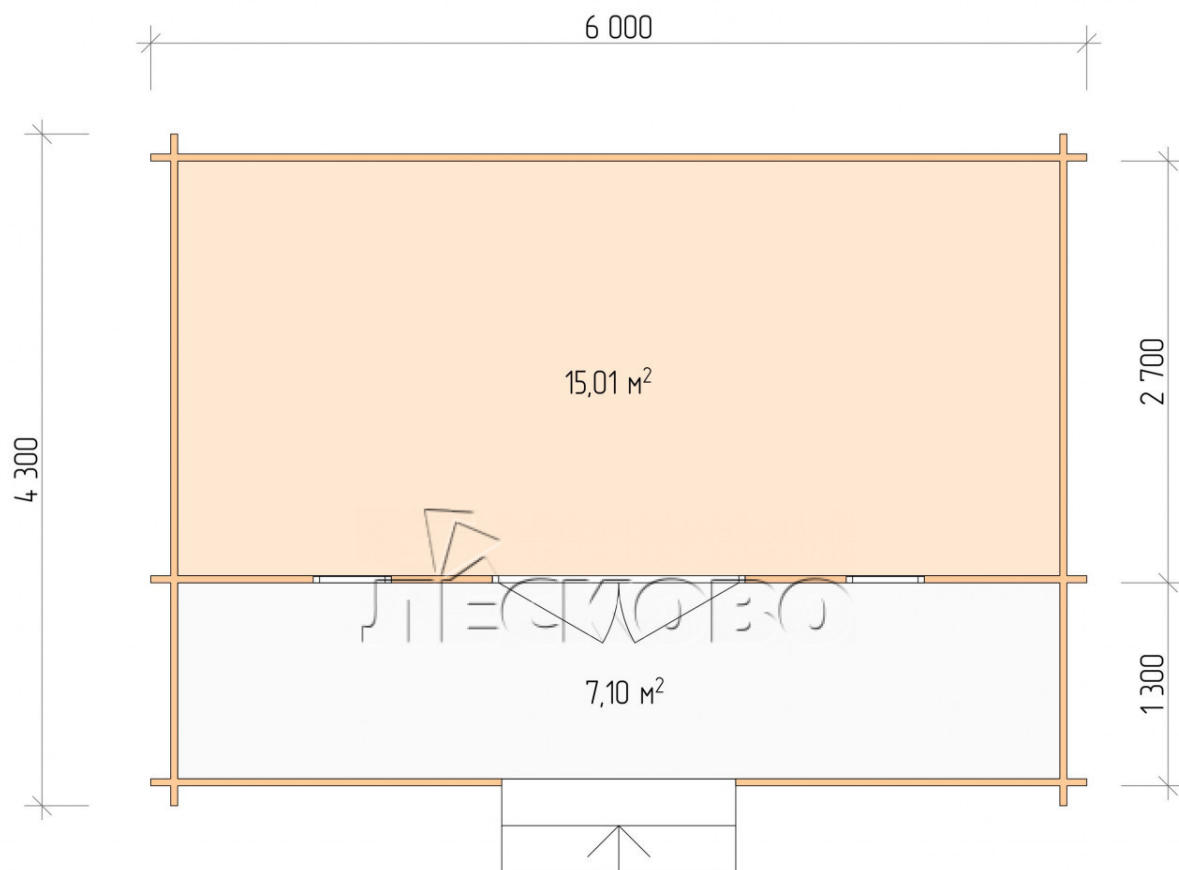

Log Cabin "DSK" series 6×3

Project Dimensions

6 × 3 / 22.8 m²

Full house set

3,794 €

Timber

45 MM

65 MM
+ 792 €

Project planning

6 000

3 000

15, 01
M²

7, 10
M²

Разрез

House Kit

- Wall kit: 44 × 145mm mini-chamber drying chamber with bowls for the project. The material of the tree is spruce, pine (GOST 8486). Humidity 12-14%. The height of the walls is 2.16 m;
- Logs, lower harness: board 45 × 145 mm chamber drying 10-12%;
- Floors: floorboard 35 mm, Chamber drying;
- Ceiling: imitation of a bar 20 × 135 mm, Chamber drying;
- Wooden windows, glass 4 mm, Single. Treatment with a colorless antiseptic. Hardware;

0.42×1.885 м.2 шт.

- Wooden doors;

1.62×1.885 м.1 шт.

7. Platbands: dry planed board 20 × 100 mm;

8. Roof: shingles.

9. Skirting board 35 mm.

+7 (4942) 499-770

156014, г. Кострома, ул. Базовая, д. 8