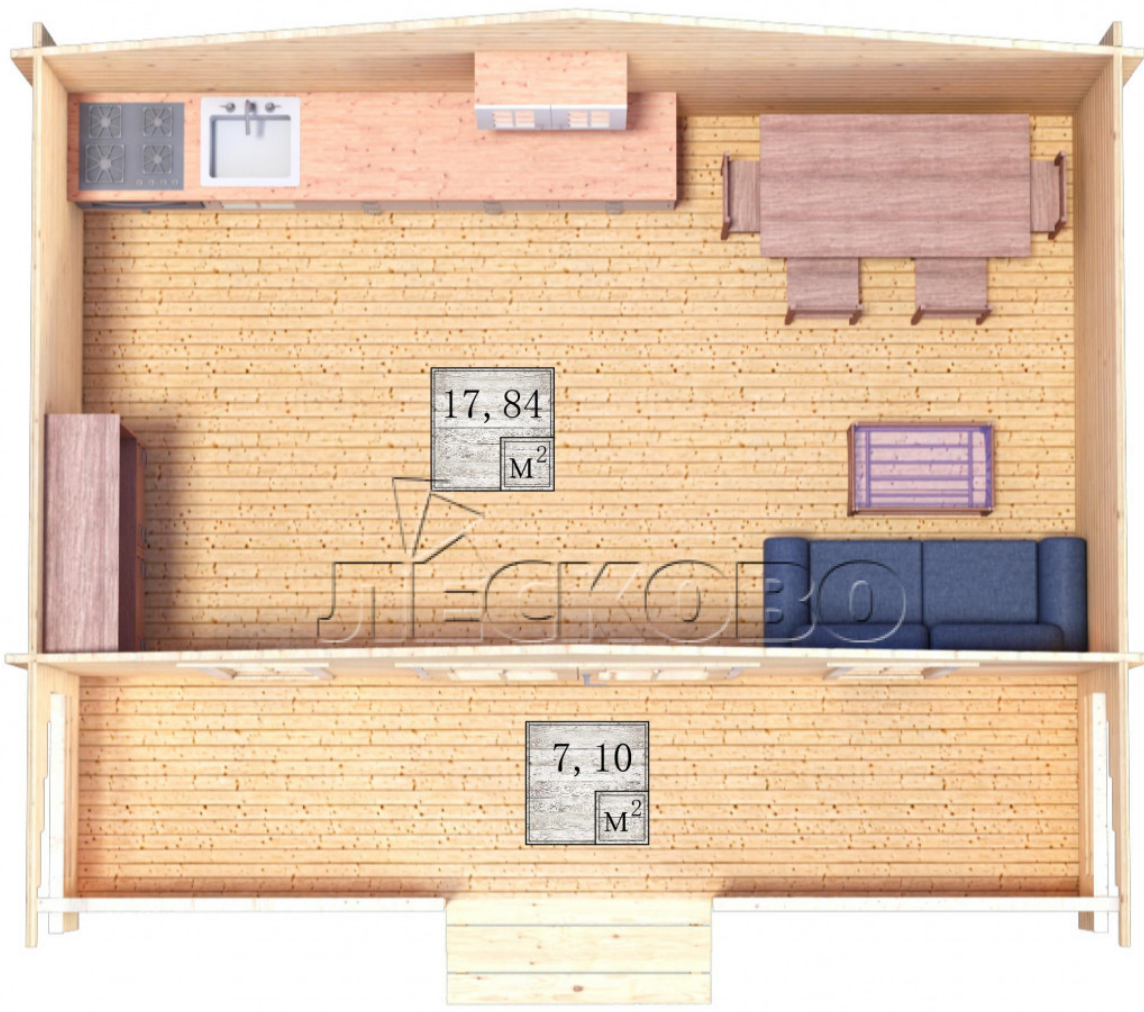

6 000

3 500

17,84
M²

7,10
M²