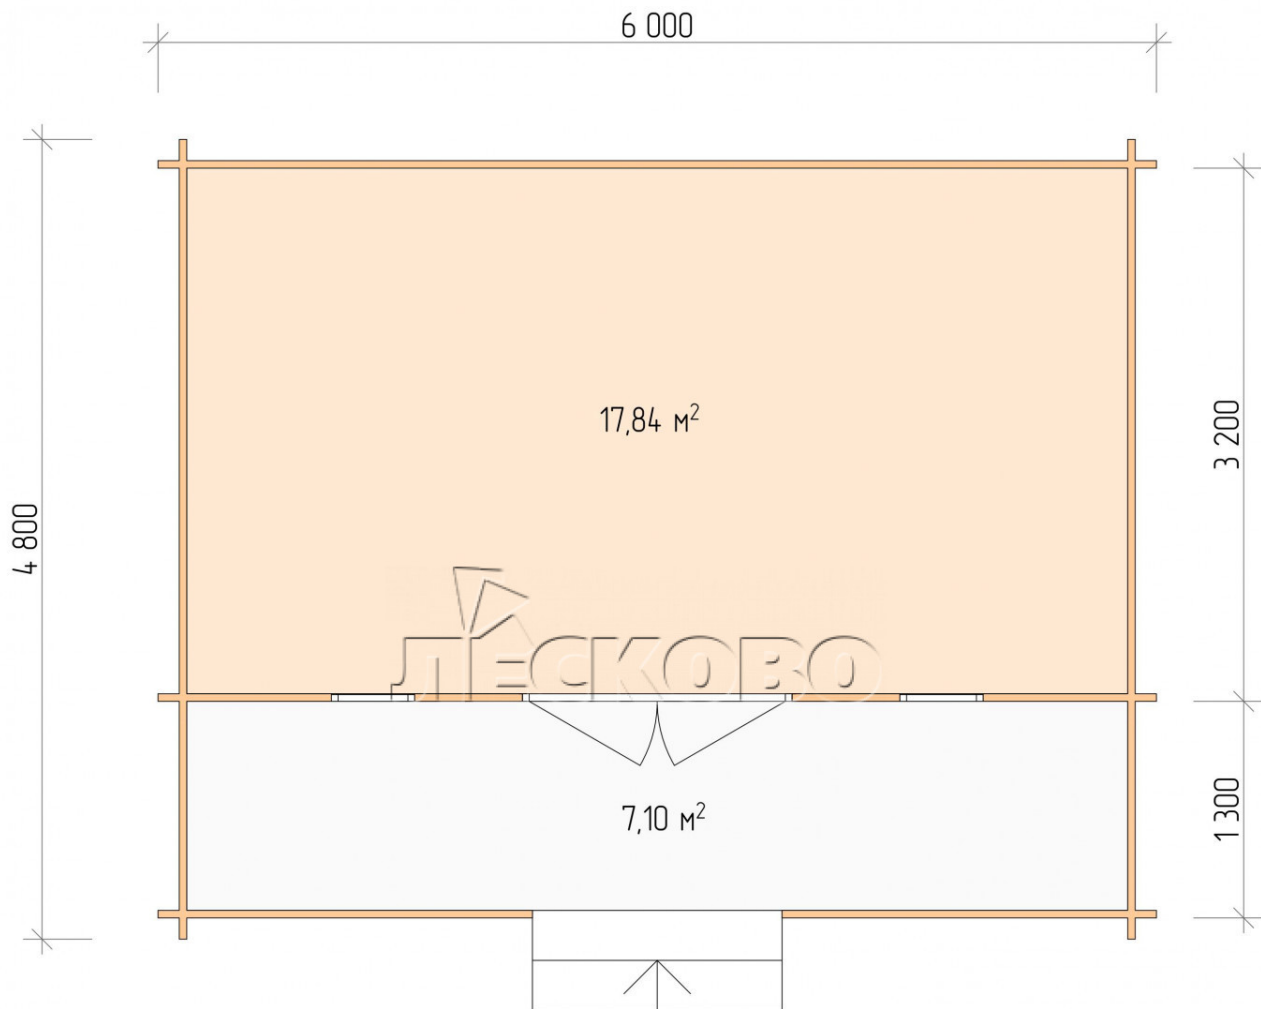

Log Cabin "DSK" series 6×3.5

Project Dimensions

6 × 3.5 / 25.7 m²

Full house set

3,858 €

Timber

45 MM

65 MM
+ 806 €

Project planning

6 000

3 500

17,84
M²

7,10
M²

Разрез

House Kit

- Wall kit: 44 × 145mm mini-chamber drying chamber with bowls for the project. The material of the tree is spruce, pine (GOST 8486). Humidity 12-14%. The height of the walls is 2.16 m;
- Logs, lower harness: board 45 × 145 mm chamber drying 10-12%;
- Floors: floorboard 35 mm, Chamber drying;
- Ceiling: imitation of a bar 20 × 135 mm, Chamber drying;
- Wooden windows, glass 4 mm, Single. Treatment with a colorless antiseptic. Hardware;

0.42×1.885 м.2 шт.

- Wooden doors;

1.62×1.885 м.1 шт.

7. Platbands: dry planed board 20 × 100 mm;

8. Roof: shingles.

9. Skirting board 35 mm.

+7 (4942) 499-770

156014, г. Кострома, ул. Базовая, д. 8