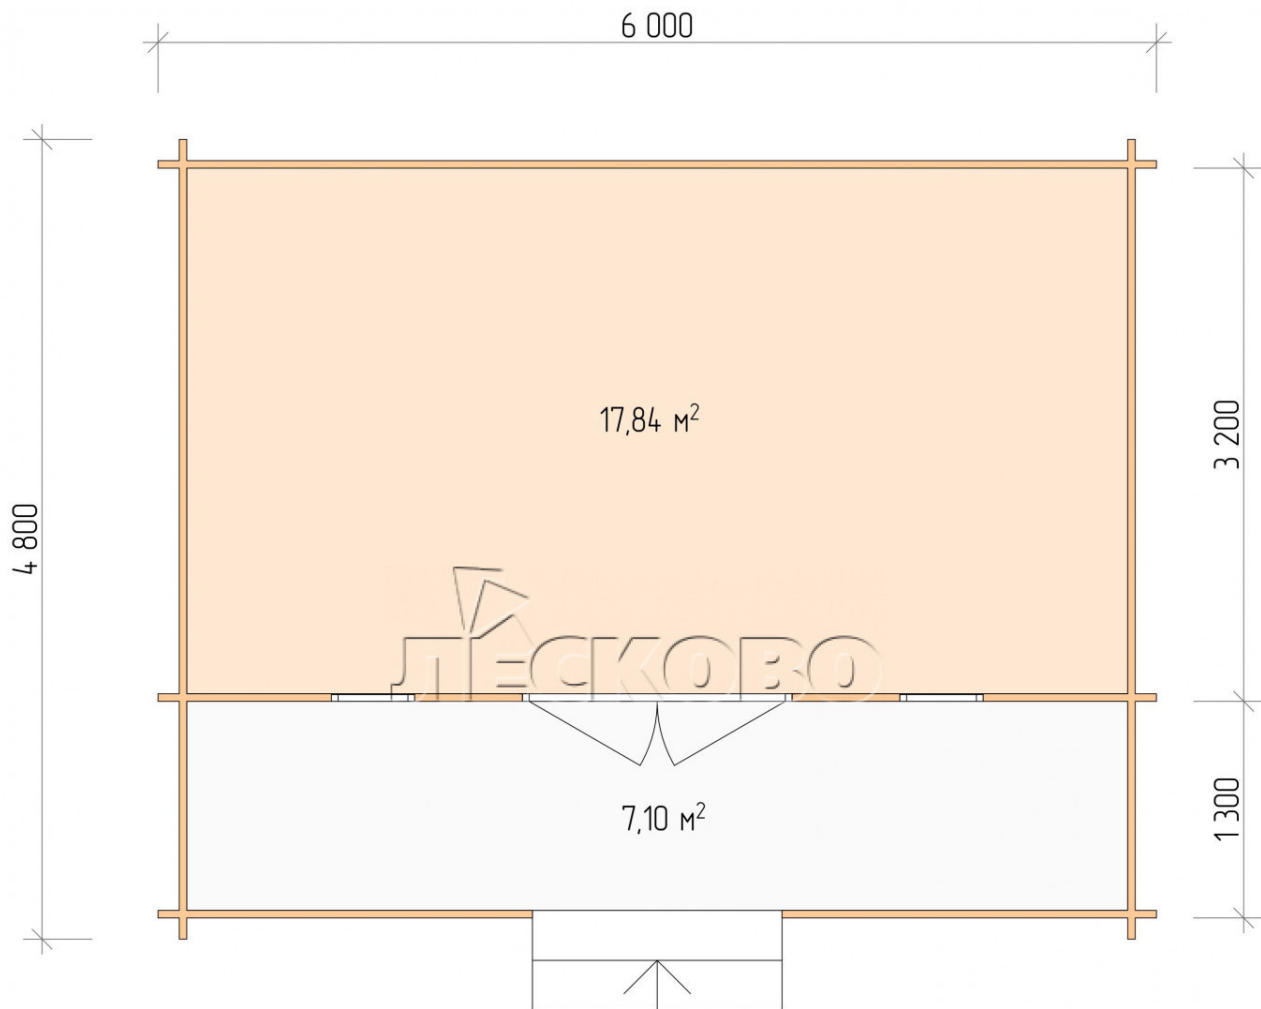

## Log Cabin "DSK" series 6×3.5

Project Dimensions

6 × 3.5 / 25.7 m<sup>2</sup>

Full house set

**4,798 €**

# Разрез

## House Kit

- Wall kit: 44 × 145mm mini-chamber drying chamber with bowls for the project. The material of the tree is spruce, pine (GOST 8486). Humidity 12-14%. The height of the walls is 2.16 m;
- Logs, lower harness: board 45 × 145 mm chamber drying 10-12%;
- Floors: floorboard 35 mm, Chamber drying;
- Ceiling: imitation of a bar 20 × 135 mm, Chamber drying;
- Wooden windows, glass 4 mm, Single. Treatment with a colorless antiseptic. Hardware;

0.42×1.885 м.2 шт.

- Wooden doors;

1.62×1.885 м.1 шт.

7. Platbands: dry planed board 20 × 100 mm;

8. Roof: shingles.

9. Skirting board 35 mm.

+7 (4942) 499-770

156014, г. Кострома, ул. Базовая, д. 8