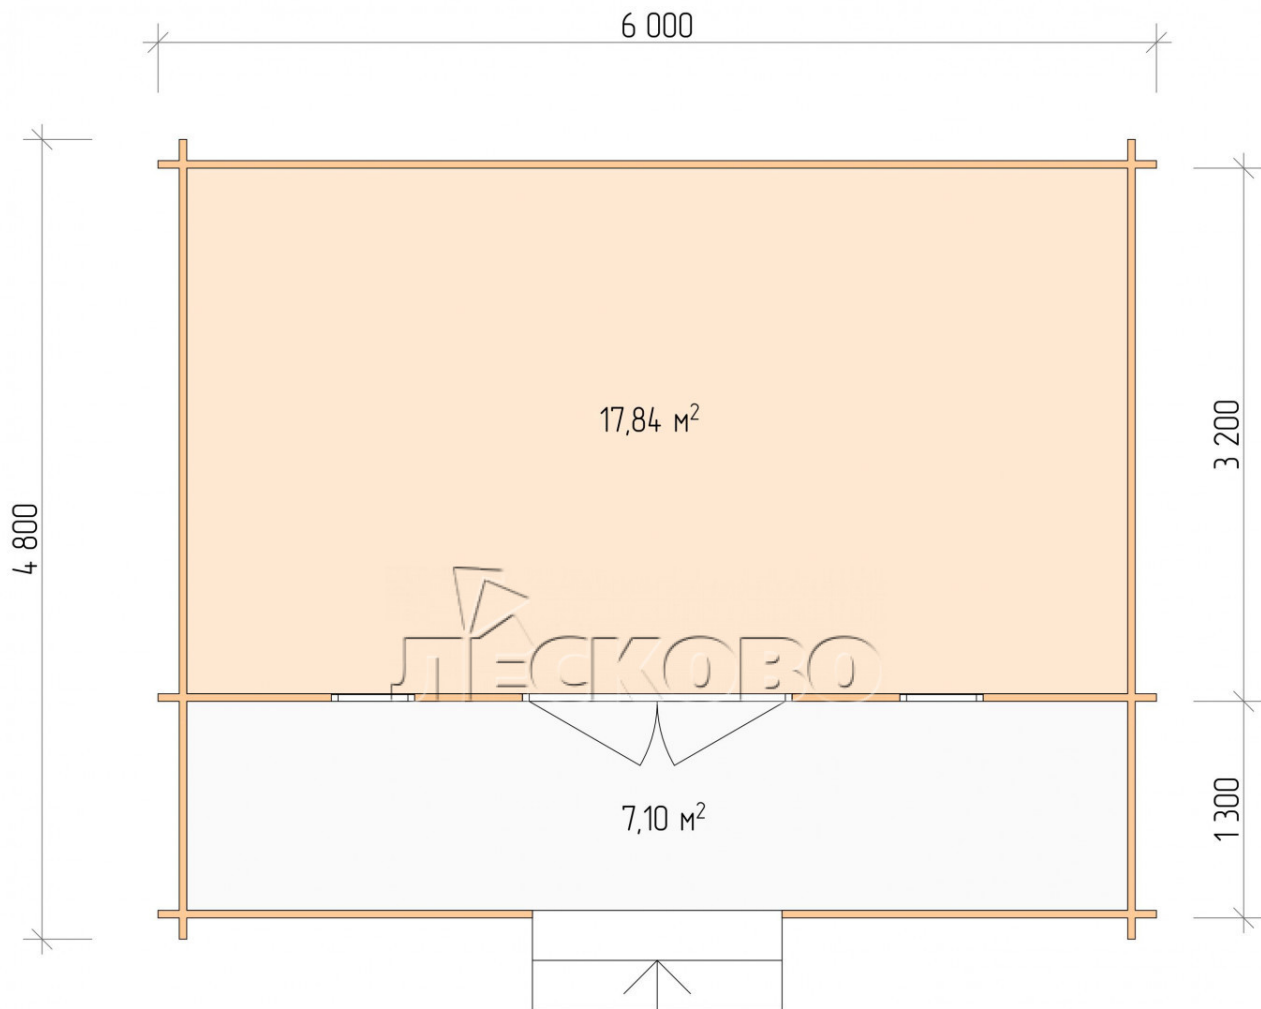

Log Cabin "DSK" series 6×3.5

Project Dimensions

6 × 3.5 / 25.7 m²

Full house set

4,000 €

Timber

45 MM

65 MM
+ 836 €

Project planning

6 000

3 500

17,84
M²

7,10
M²

ДРЕСКОБО

Разрез

House Kit

- Wall kit: 44 × 145mm mini-chamber drying chamber with bowls for the project. The material of the tree is spruce, pine (GOST 8486). Humidity 12-14%. The height of the walls is 2.16 m;
- Logs, lower harness: board 45 × 145 mm chamber drying 10-12%;
- Floors: floorboard 35 mm, Chamber drying;
- Ceiling: imitation of a bar 20 × 135 mm, Chamber drying;
- Wooden windows, glass 4 mm, Single. Treatment with a colorless antiseptic. Hardware;

0.42×1.885 м.2 шт.

- Wooden doors;

1.62×1.885 м.1 шт.

7. Platbands: dry planed board 20 × 100 mm;

8. Roof: shingles.

9. Skirting board 35 mm.

+7 (4942) 499-770

156014, г. Кострома, ул. Базовая, д. 8