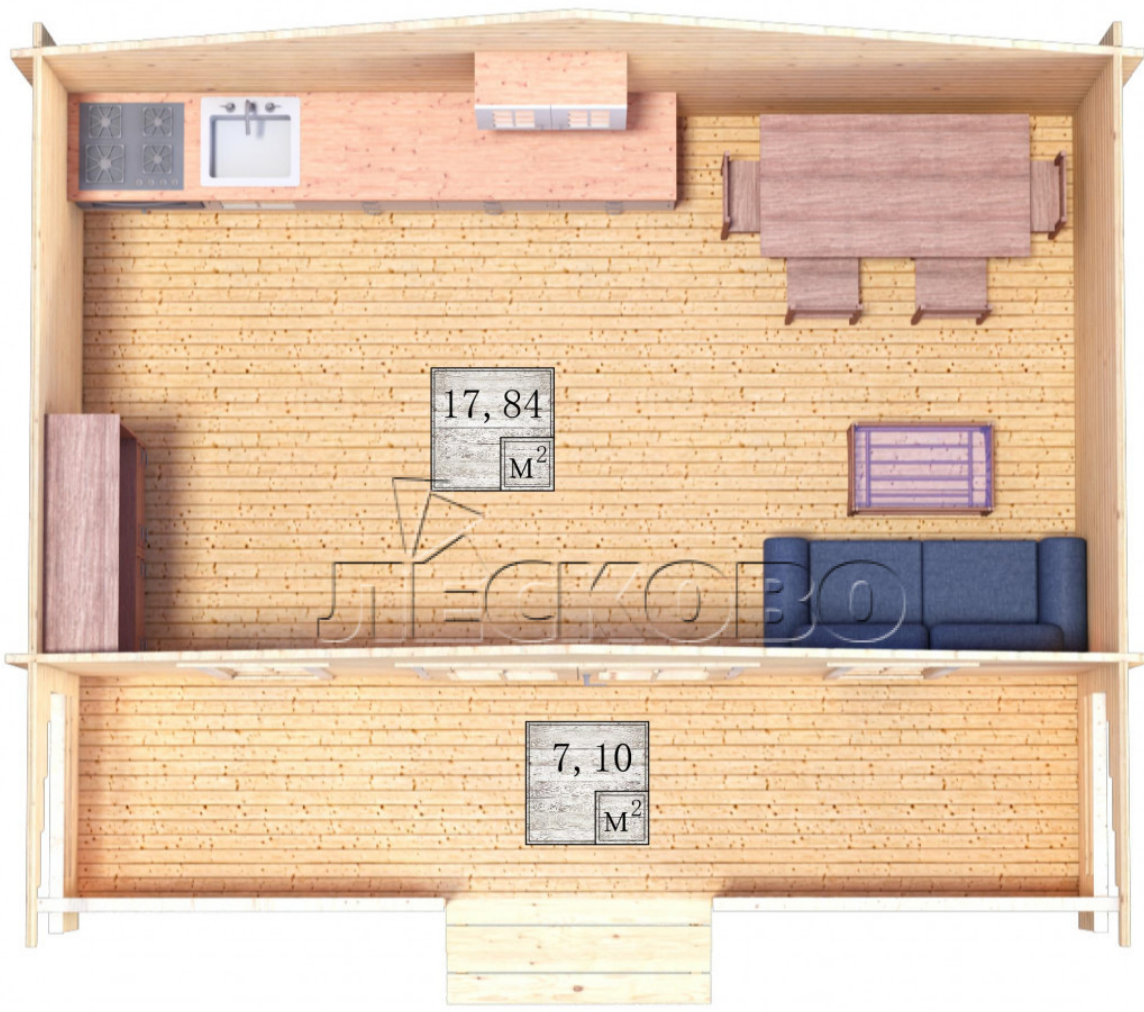

Log Cabin "DSK" series 6×3.5

Project Dimensions

6 × 3.5 / 25.7 m²

Full house set

4,000 €

Timber

45 MM

65 MM
+ 836 €

Project planning

6 000

3 500

17,84
M²

7,10
M²

ДРЕСКОБО

Разрез

House Kit

- Wall kit: 44 × 145mm mini-chamber drying chamber with bowls for the project. The material of the tree is spruce, pine (GOST 8486). Humidity 12-14%. The height of the walls is 2.16 m;
- Logs, lower harness: board 45 × 145 mm chamber drying 10-12%;
- Floors: floorboard 35 mm, Chamber drying;
- Ceiling: imitation of a bar 20 × 135 mm, Chamber drying;
- Wooden windows, glass 4 mm, Single. Treatment with a colorless antiseptic. Hardware;