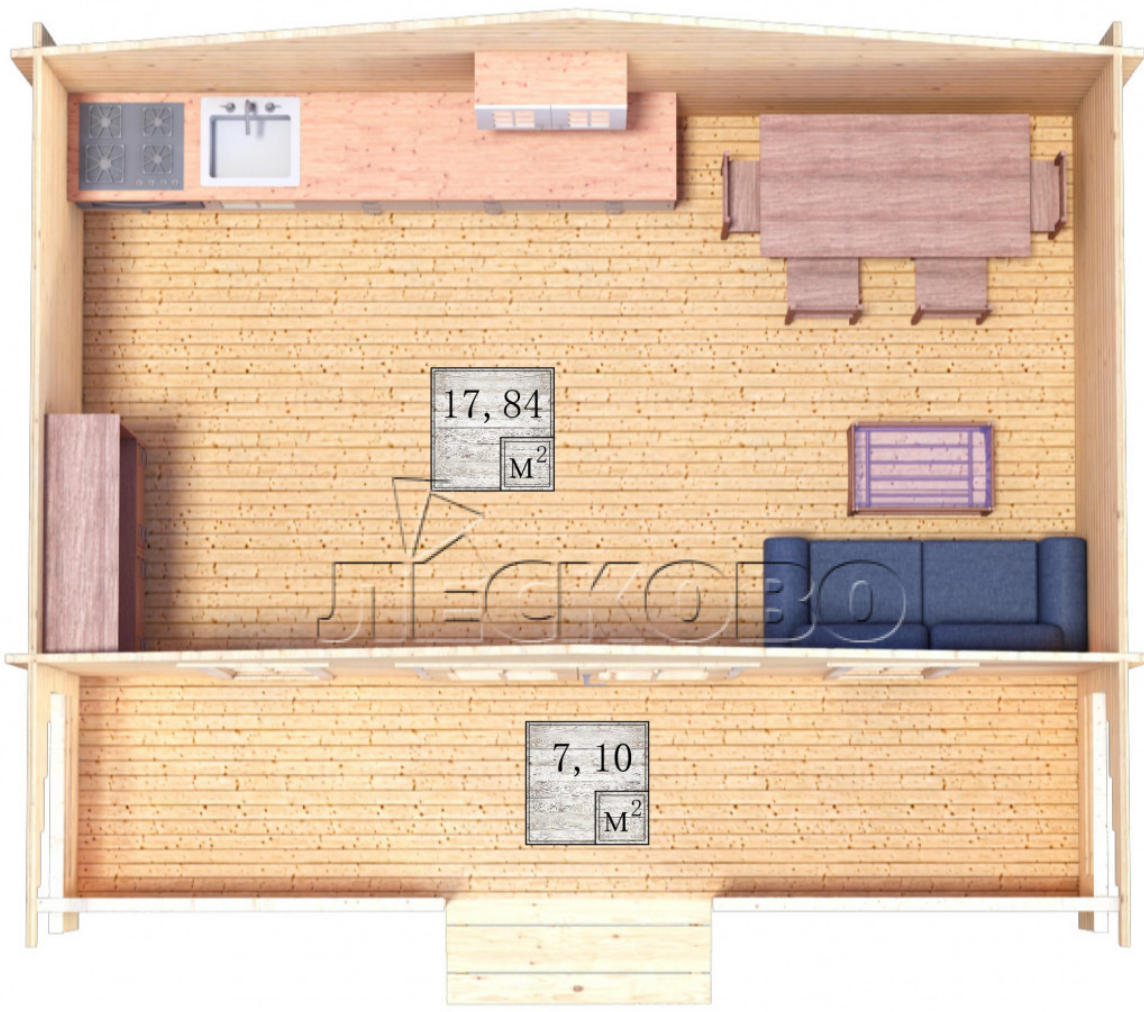

Log Cabin "DSK" series 6×3.5

Project Dimensions

6 × 3.5 / 25.7 m²

Full house set

3,858 €

Timber

45 MM

65 MM
+ 806 €

Project planning

6 000

3 500

17,84
M²

7,10
M²

Разрез

House Kit

- Wall kit: 44 × 145mm mini-chamber drying chamber with bowls for the project. The material of the tree is spruce, pine (GOST 8486). Humidity 12-14%. The height of the walls is 2.16 m;
- Logs, lower harness: board 45 × 145 mm chamber drying 10-12%;
- Floors: floorboard 35 mm, Chamber drying;
- Ceiling: imitation of a bar 20 × 135 mm, Chamber drying;
- Wooden windows, glass 4 mm, Single. Treatment with a colorless antiseptic. Hardware;

0.42×1.885 м.2 шт.

- Wooden doors;

1.62×1.885 м.1 шт.

7. Platbands: dry planed board 20 × 100 mm;

8. Roof: shingles.

9. Skirting board 35 mm.

+7 (4942) 499-770

156014, г. Кострома, ул. Базовая, д. 8