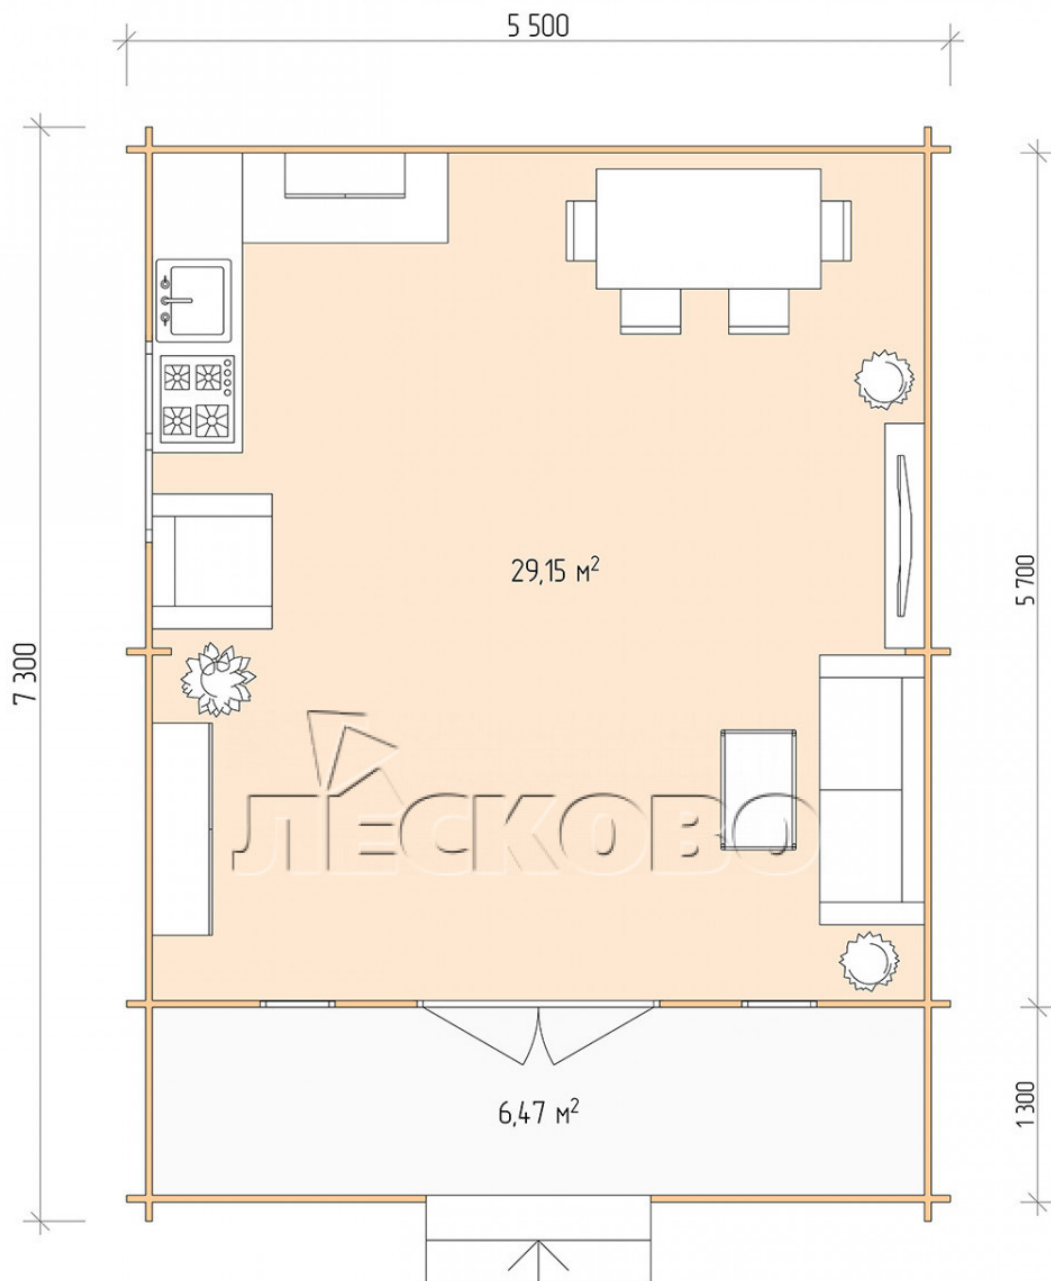

## Log Cabin "DSK" series 5.5×6

Project Dimensions

5.5 × 6 / 36.4 m<sup>2</sup>

Full house set

**6,418 €**

### Timber

45 MM

65 MM  
+ 1,304 €

## Project planning

Разрез

## House Kit

- Wall kit: 44 × 145mm mini-chamber drying chamber with bowls for the project. The material of the tree is spruce, pine (GOST 8486). Humidity 12-14%. The height of the walls is 2.16 m;
- Logs, lower harness: board 45 × 145 mm chamber drying 10-12%;
- Floors: floorboard 35 mm, Chamber drying;
- Ceiling: imitation of a bar 20 × 135 mm, Chamber drying;
- Wooden windows, glass 4 mm, Single. Treatment with a colorless antiseptic. Hardware;