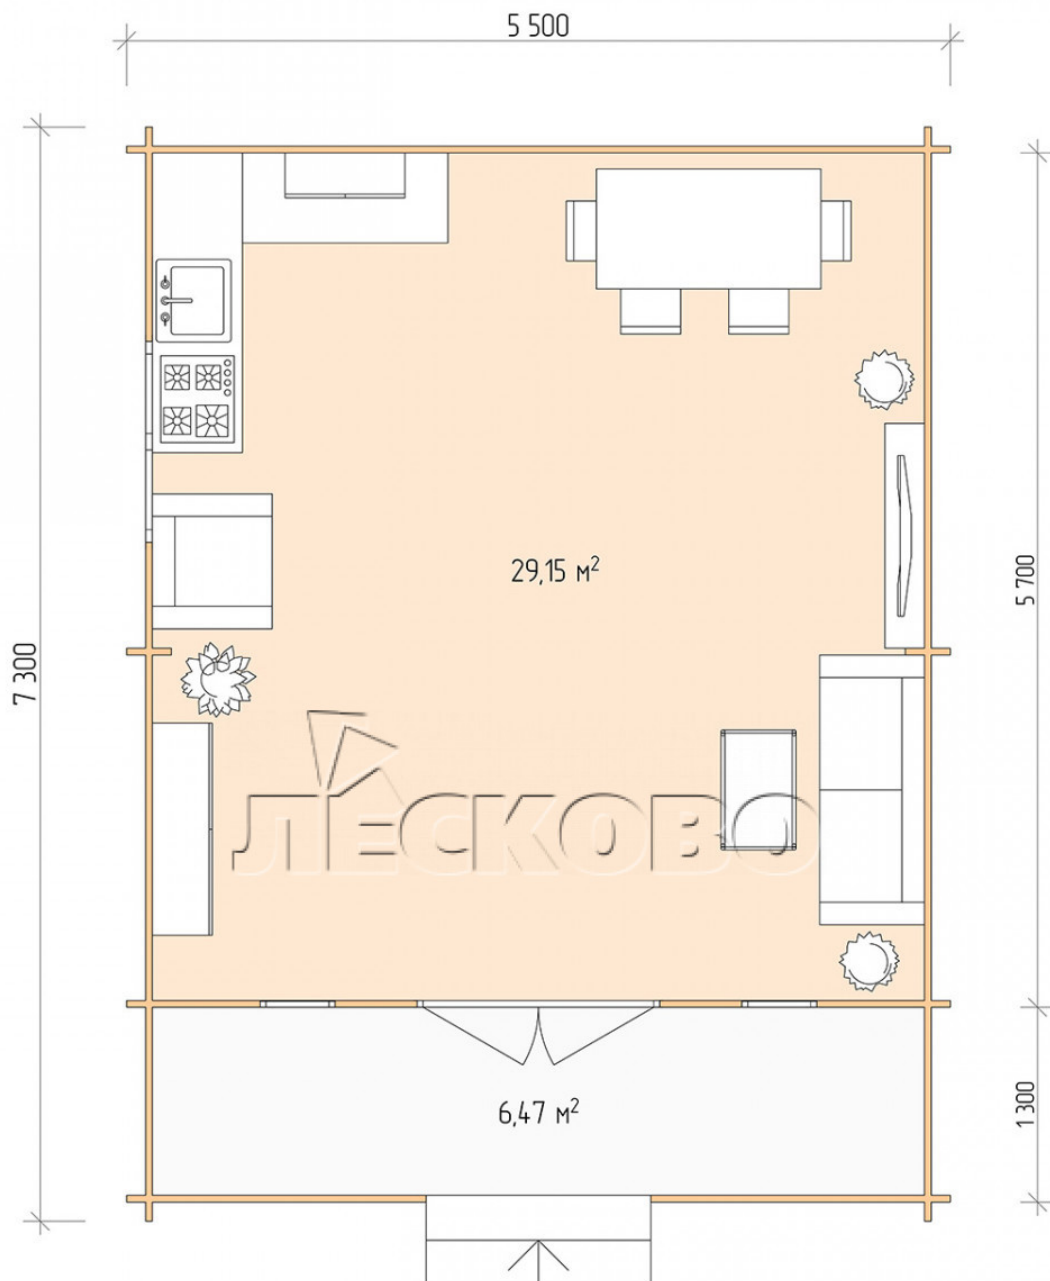

Log Cabin "DSK" series 5.5×6

Project Dimensions

5.5 × 6 / 36.4 m²

Full house set

5,182 €

Timber

45 MM

65 MM
+ 1,039 €

Project planning

Разрез

House Kit

- Wall kit: 44 × 145mm mini-chamber drying chamber with bowls for the project. The material of the tree is spruce, pine (GOST 8486). Humidity 12-14%. The height of the walls is 2.16 m;
- Logs, lower harness: board 45 × 145 mm chamber drying 10-12%;
- Floors: floorboard 35 mm, Chamber drying;
- Ceiling: imitation of a bar 20 × 135 mm, Chamber drying;
- Wooden windows, glass 4 mm, Single. Treatment with a colorless antiseptic. Hardware;

0.42×1.885 м.2 шт.

1.34×0.91 м.1 шт.

- Wooden doors;

1.62×1.885 м.1 шт.

7. Platbands: dry planed board 20 × 100 mm;

8. Roof: shingles.

9. Skirting board 35 mm.

+7 (4942) 499-770