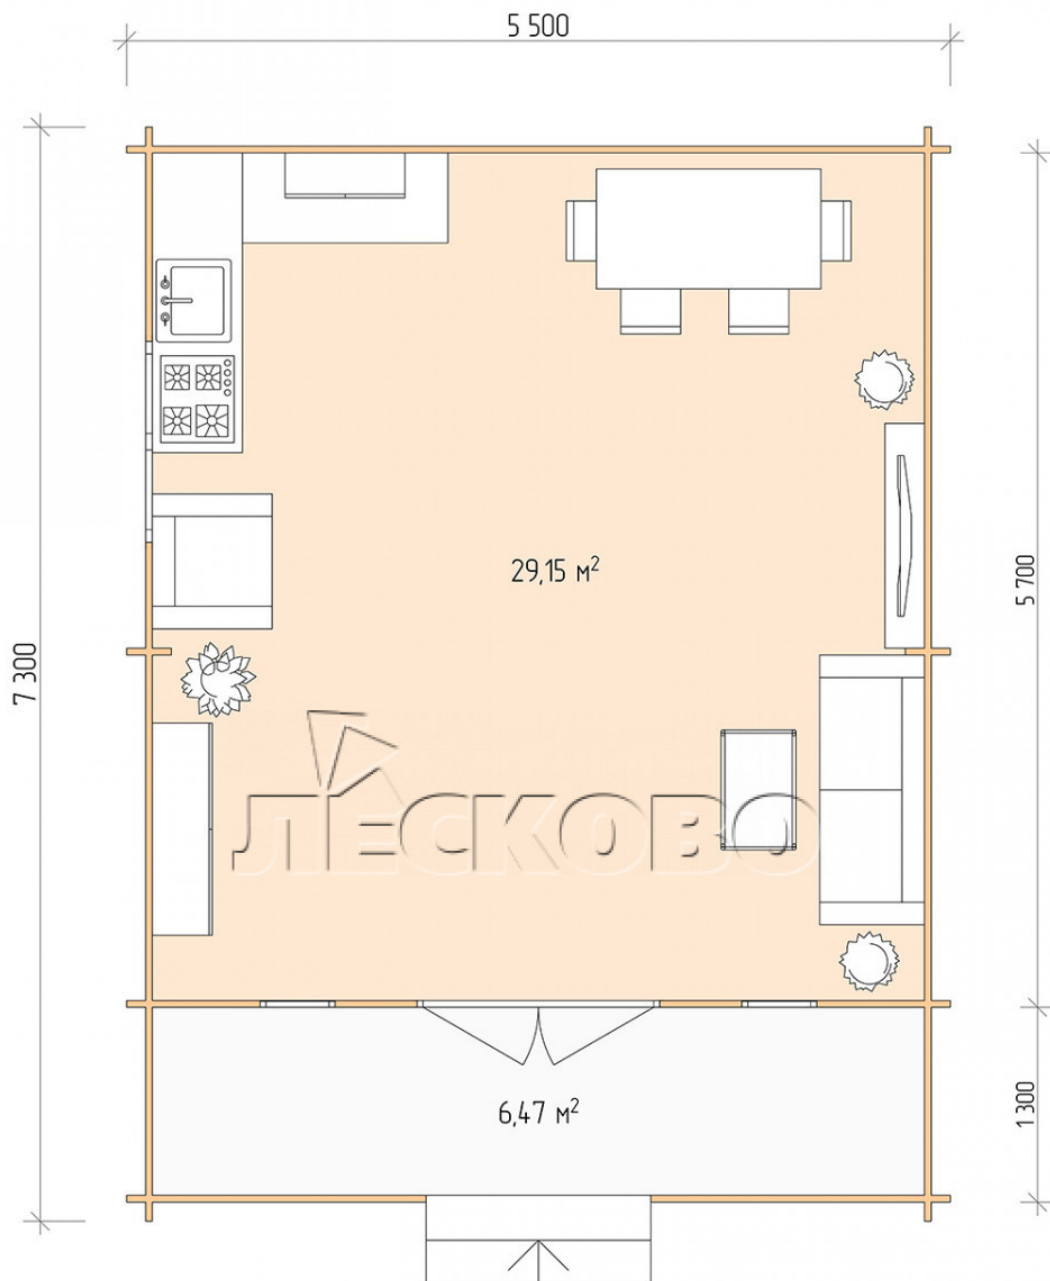

## Log Cabin "DSK" series 5.5×6

Project Dimensions

5.5 × 6 / 36.4 m<sup>2</sup>

Full house set

**1,306 €**

### Timber

45 MM

65 MM  
+ 6,431 €

## Project planning

Разрез

## House Kit

- Wall kit: 44 × 145mm mini-chamber drying chamber with bowls for the project. The material of the tree is spruce, pine (GOST 8486). Humidity 12-14%. The height of the walls is 2.16 m;
- Logs, lower harness: board 45 × 145 mm chamber drying 10-12%;
- Floors: floorboard 35 mm, Chamber drying;
- Ceiling: imitation of a bar 20 × 135 mm, Chamber drying;
- Wooden windows, glass 4 mm, Single. Treatment with a colorless antiseptic. Hardware;