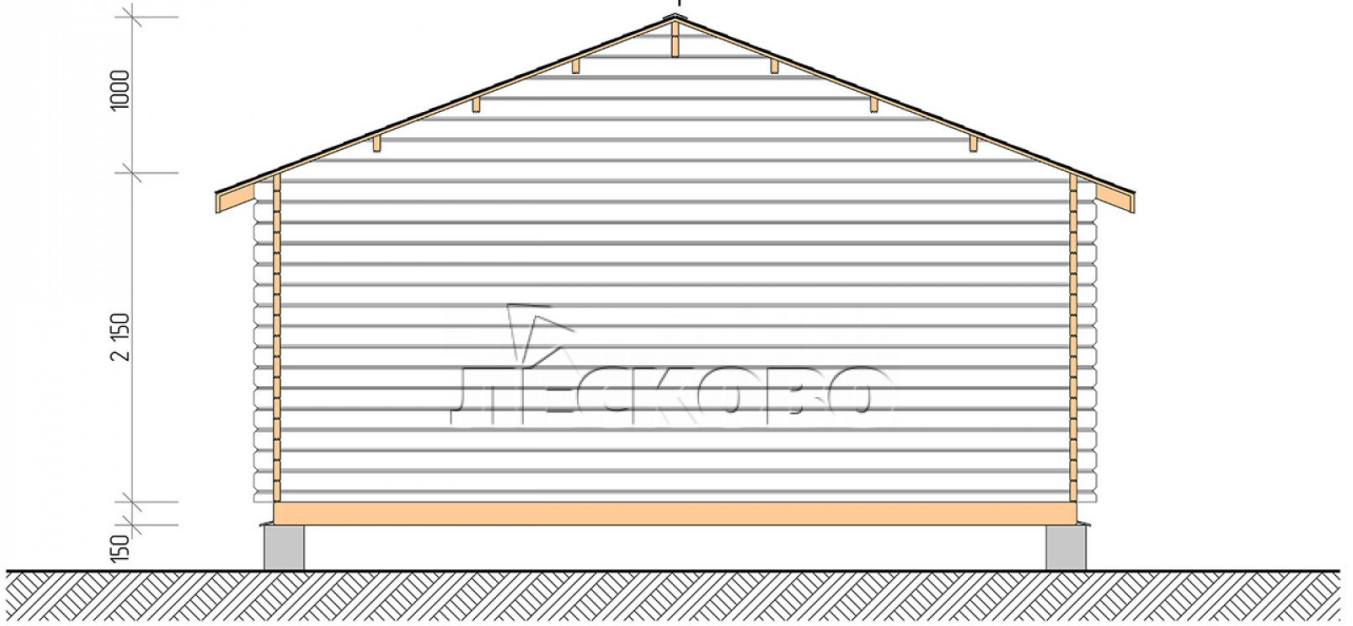

## Log Cabin "DSK" series 5.5×6

Project Dimensions

5.5 × 6 / 36.4 m<sup>2</sup>

Full house set

**6,418 €**

### Timber

45 MM

65 MM  
+ 1,304 €

## House Kit

- Wall kit: 44 × 145mm mini-chamber drying chamber with bowls for the project. The material of the tree is spruce, pine (GOST 8486). Humidity 12-14%. The height of the walls is 2.16 m;
- Logs, lower harness: board 45 × 145 mm chamber drying 10-12%;
- Floors: floorboard 35 mm, Chamber drying;
- Ceiling: imitation of a bar 20 × 135 mm, Chamber drying;
- Wooden windows, glass 4 mm, Single. Treatment with a colorless antiseptic. Hardware;