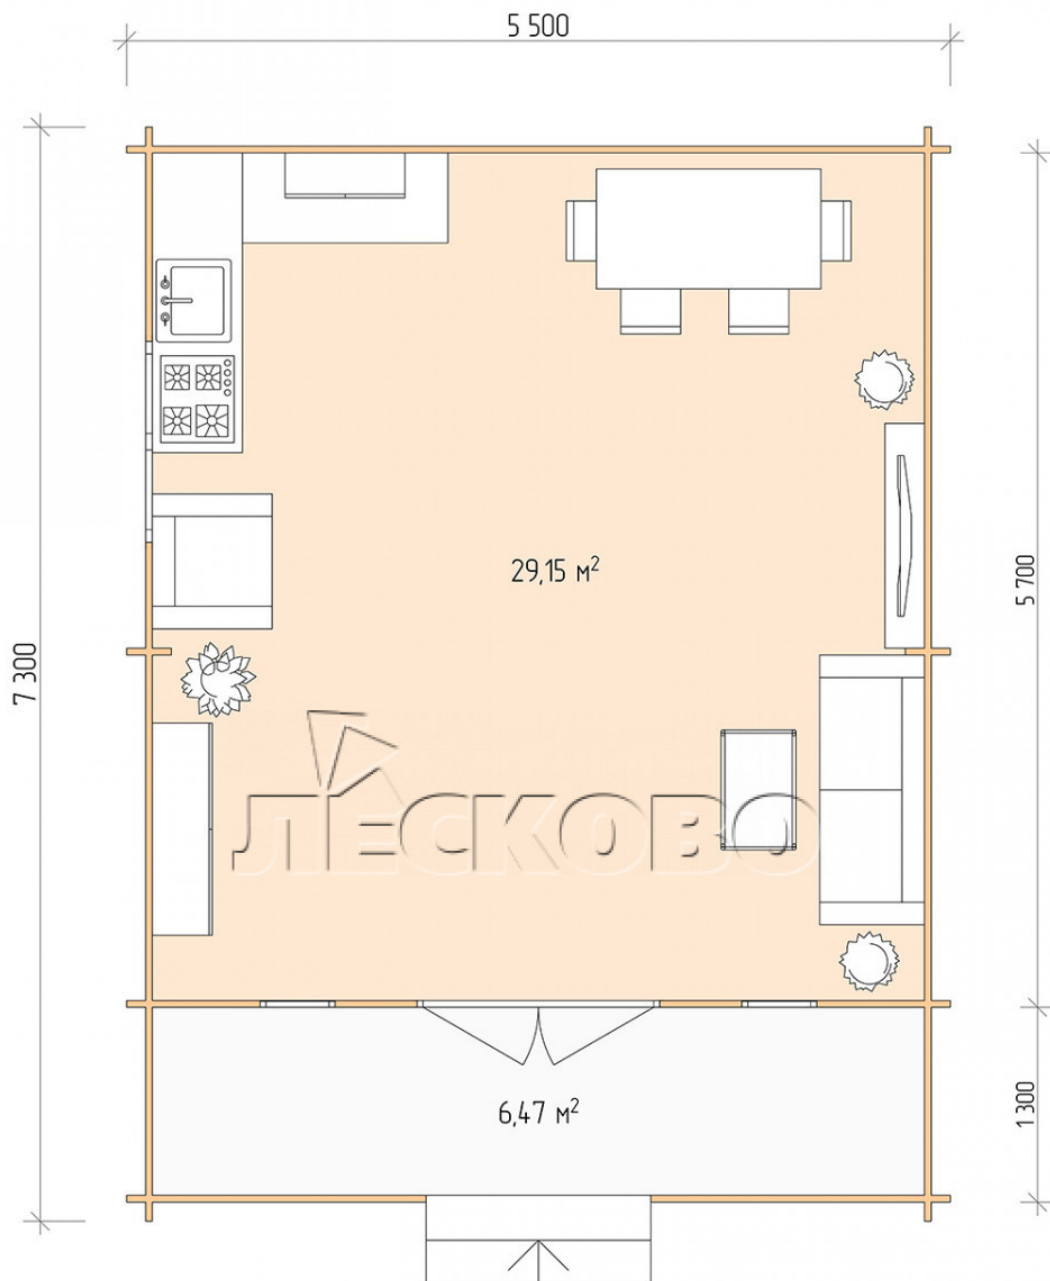

Log Cabin "DSK" series 5.5×6

Project Dimensions

5.5 × 6 / 36.4 m²

Full house set

5,373 €

Timber

45 MM

65 MM
+ 1,077 €

Project planning

Разрез

House Kit

- Wall kit: 44 × 145mm mini-chamber drying chamber with bowls for the project. The material of the tree is spruce, pine (GOST 8486). Humidity 12-14%. The height of the walls is 2.16 m;
- Logs, lower harness: board 45 × 145 mm chamber drying 10-12%;
- Floors: floorboard 35 mm, Chamber drying;
- Ceiling: imitation of a bar 20 × 135 mm, Chamber drying;
- Wooden windows, glass 4 mm, Single. Treatment with a colorless antiseptic. Hardware;

0.42×1.885 м.2 шт.

1.34×0.91 м.1 шт.

- Wooden doors;

1.62×1.885 м.1 шт.

7. Platbands: dry planed board 20 × 100 mm;

8. Roof: shingles.

9. Skirting board 35 mm.

+7 (4942) 499-770