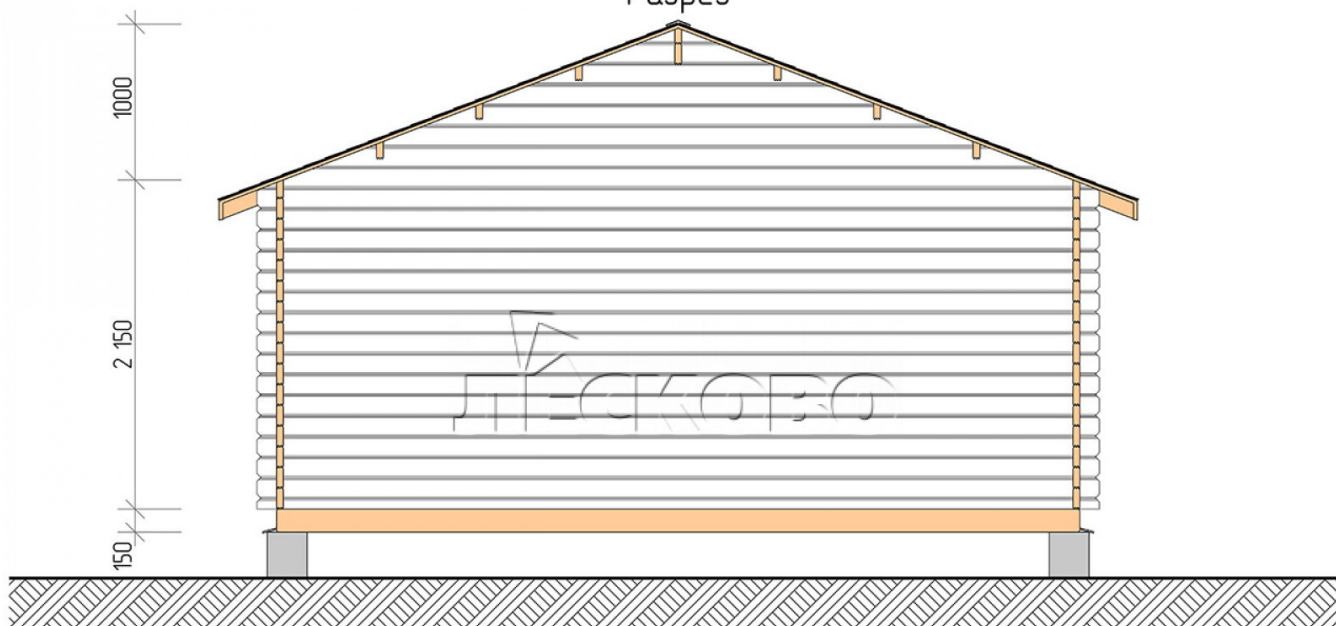

## Log Cabin "DSK" series 5.5×6

Project Dimensions

5.5 × 6 / 36.4 m<sup>2</sup>

Full house set

**1,306 €**

### Timber

45 MM

65 MM  
+ 6,431 €

## House Kit

- Wall kit: 44 × 145mm mini-chamber drying chamber with bowls for the project. The material of the tree is spruce, pine (GOST 8486). Humidity 12-14%. The height of the walls is 2.16 m;
- Logs, lower harness: board 45 × 145 mm chamber drying 10-12%;
- Floors: floorboard 35 mm, Chamber drying;
- Ceiling: imitation of a bar 20 × 135 mm, Chamber drying;
- Wooden windows, glass 4 mm, Single. Treatment with a colorless antiseptic. Hardware;