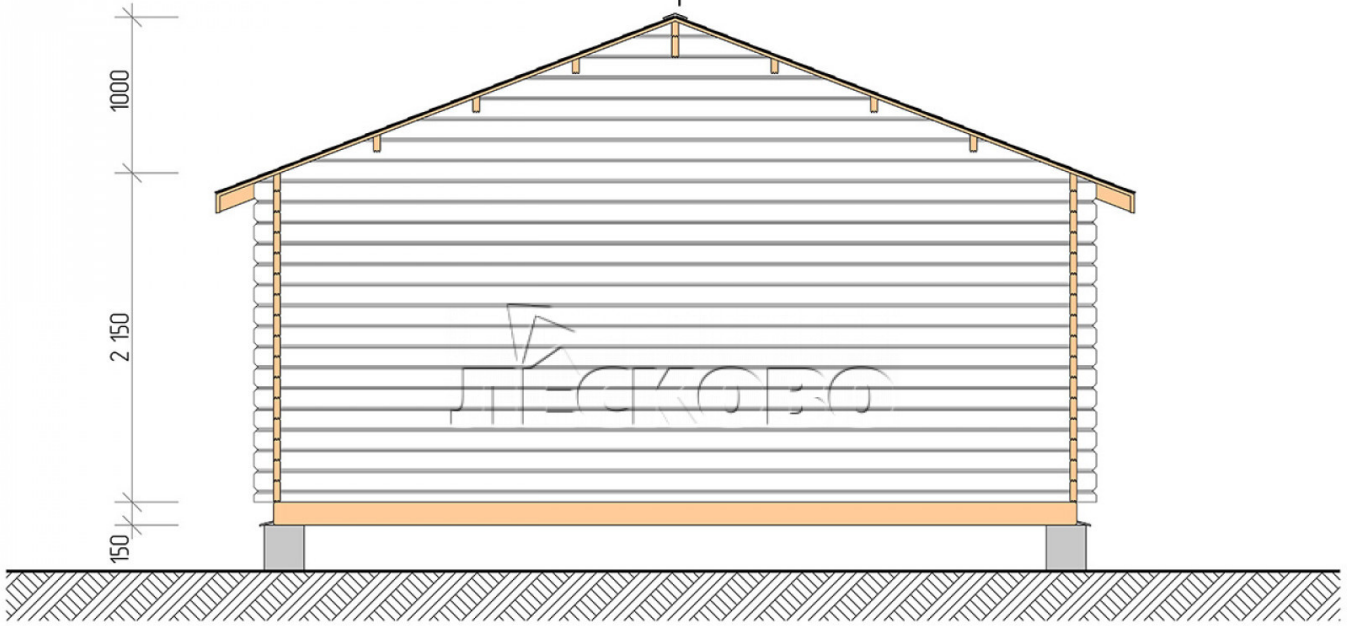

Log Cabin "DSK" series 5.5×6

Project Dimensions

5.5 × 6 / 36.4 m²

Full house set

5,373 €

Timber

45 MM

65 MM
+ 1,077 €

Project planning

Разрез

House Kit

- Wall kit: 44 × 145mm mini-chamber drying chamber with bowls for the project. The material of the tree is spruce, pine (GOST 8486). Humidity 12-14%. The height of the walls is 2.16 m;
- Logs, lower harness: board 45 × 145 mm chamber drying 10-12%;
- Floors: floorboard 35 mm, Chamber drying;
- Ceiling: imitation of a bar 20 × 135 mm, Chamber drying;
- Wooden windows, glass 4 mm, Single. Treatment with a colorless antiseptic. Hardware;

0.42×1.885 м.2 шт.

1.34×0.91 м.1 шт.

- Wooden doors;

1.62×1.885 м.1 шт.

7. Platbands: dry planed board 20 × 100 mm;

8. Roof: shingles.

9. Skirting board 35 mm.

+7 (4942) 499-770