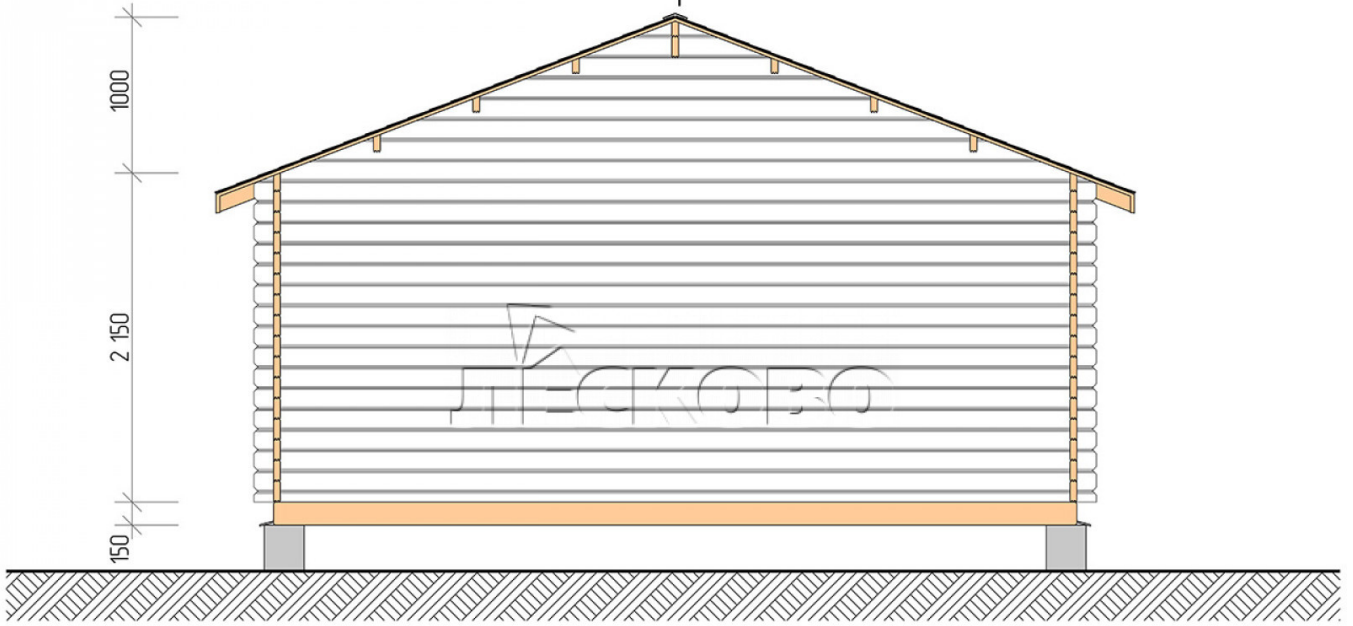

Log Cabin "DSK" series 5.5×6

Project Dimensions

5.5 × 6 / 36.4 m²

Full house set

5,182 €

Timber

45 MM

65 MM
+ 1,039 €

Project planning

Разрез

House Kit

- Wall kit: 44 × 145mm mini-chamber drying chamber with bowls for the project. The material of the tree is spruce, pine (GOST 8486). Humidity 12-14%. The height of the walls is 2.16 m;
- Logs, lower harness: board 45 × 145 mm chamber drying 10-12%;
- Floors: floorboard 35 mm, Chamber drying;
- Ceiling: imitation of a bar 20 × 135 mm, Chamber drying;
- Wooden windows, glass 4 mm, Single. Treatment with a colorless antiseptic. Hardware;

0.42×1.885 м.2 шт.

1.34×0.91 м.1 шт.

- Wooden doors;

1.62×1.885 м.1 шт.

7. Platbands: dry planed board 20 × 100 mm;

8. Roof: shingles.

9. Skirting board 35 mm.

+7 (4942) 499-770