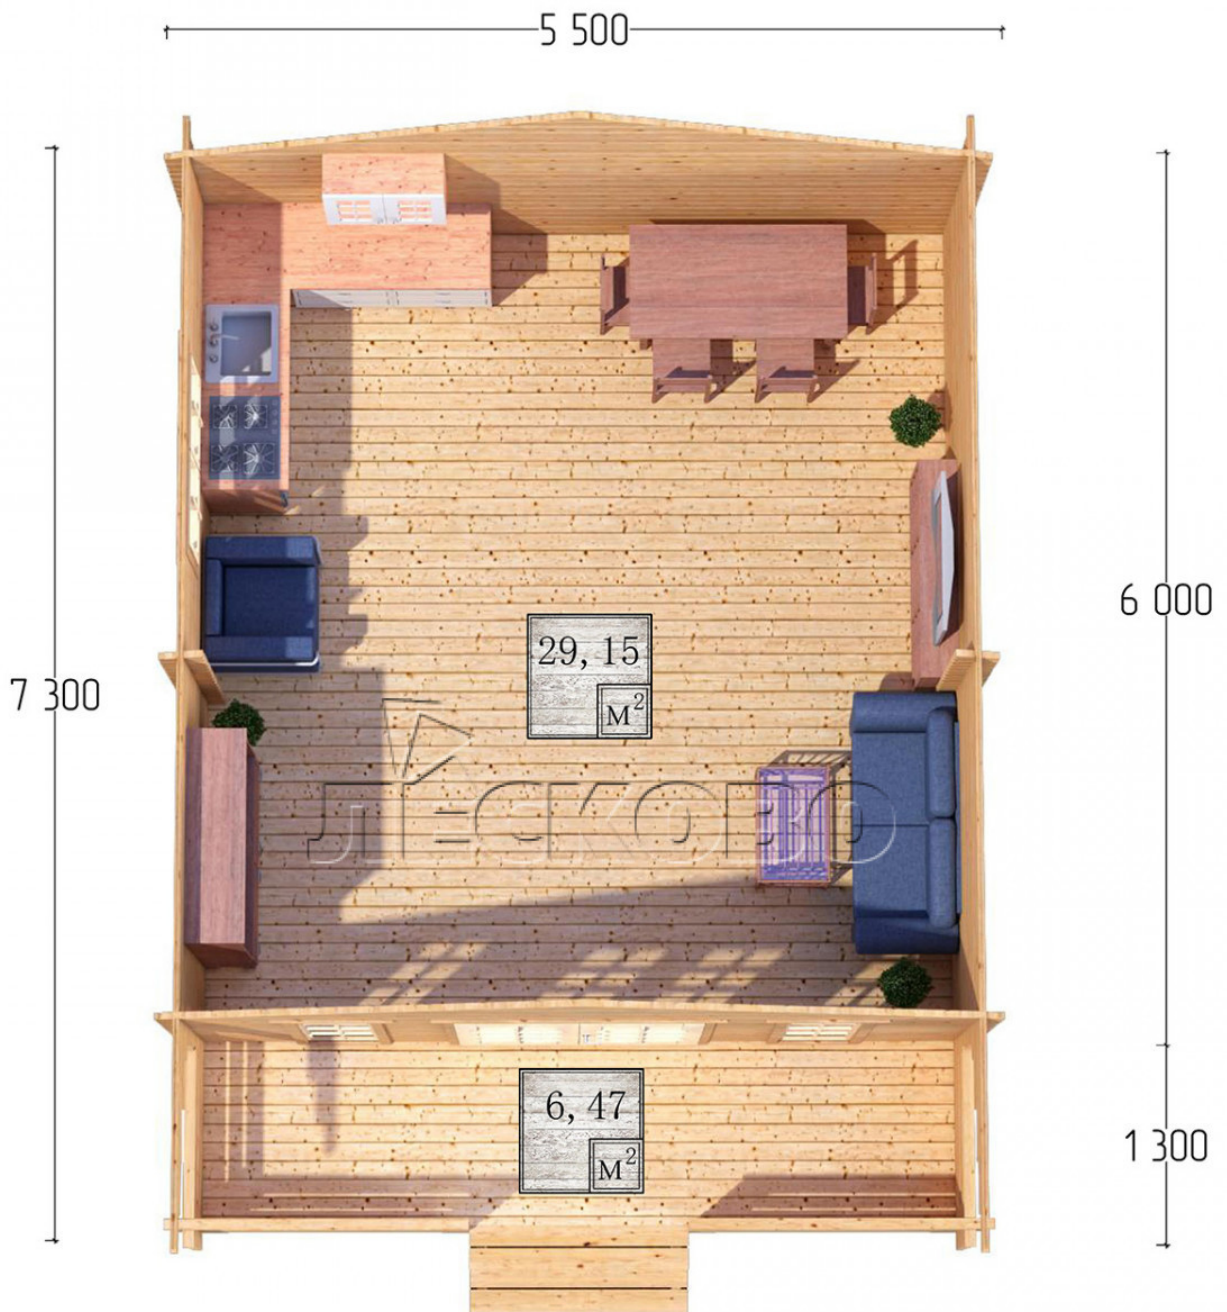

Log Cabin "DSK" series 5.5×6

Project Dimensions

5.5 × 6 / 36.4 m²

Full house set

5,182 €

Timber

45 MM

65 MM
+ 1,039 €

Project planning

Разрез

House Kit

- Wall kit: 44 × 145mm mini-chamber drying chamber with bowls for the project. The material of the tree is spruce, pine (GOST 8486). Humidity 12-14%. The height of the walls is 2.16 m;
- Logs, lower harness: board 45 × 145 mm chamber drying 10-12%;
- Floors: floorboard 35 mm, Chamber drying;
- Ceiling: imitation of a bar 20 × 135 mm, Chamber drying;
- Wooden windows, glass 4 mm, Single. Treatment with a colorless antiseptic. Hardware;

0.42×1.885 м.2 шт.

1.34×0.91 м.1 шт.

- Wooden doors;

1.62×1.885 м.1 шт.

7. Platbands: dry planed board 20 × 100 mm;

8. Roof: shingles.

9. Skirting board 35 mm.

+7 (4942) 499-770