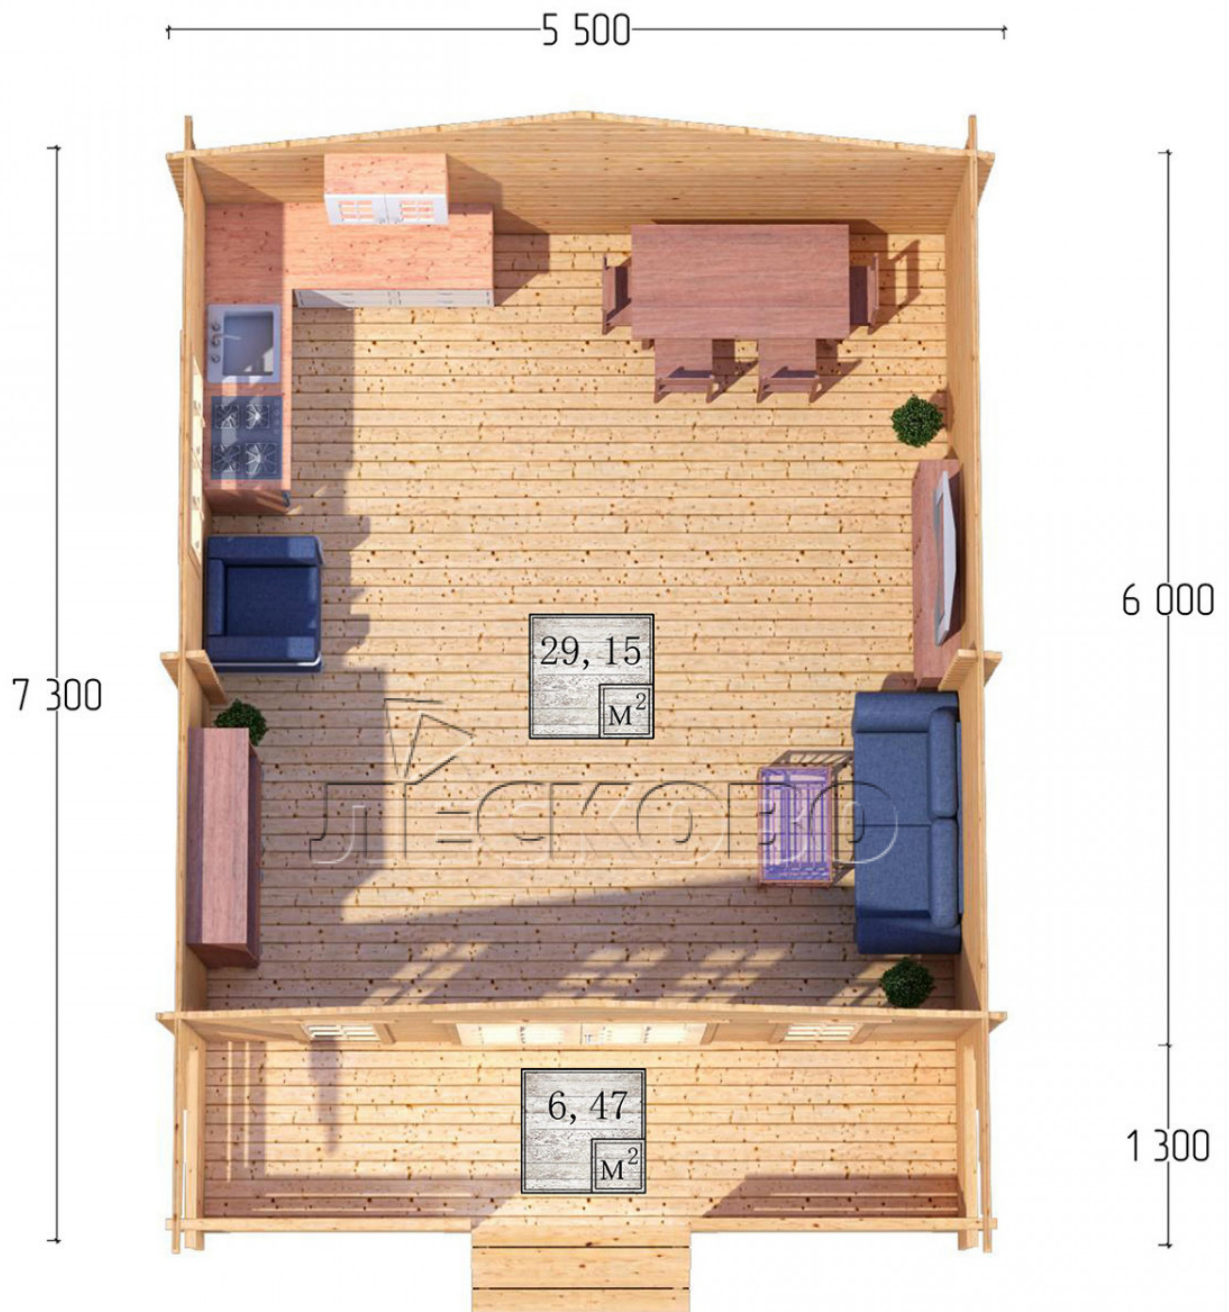

Log Cabin "DSK" series 5.5×6

Project Dimensions

5.5 × 6 / 36.4 m²

Full house set

5,373 €

Timber

45 MM

65 MM
+ 1,077 €

Project planning

Разрез

House Kit

- Wall kit: 44 × 145mm mini-chamber drying chamber with bowls for the project. The material of the tree is spruce, pine (GOST 8486). Humidity 12-14%. The height of the walls is 2.16 m;
- Logs, lower harness: board 45 × 145 mm chamber drying 10-12%;
- Floors: floorboard 35 mm, Chamber drying;
- Ceiling: imitation of a bar 20 × 135 mm, Chamber drying;
- Wooden windows, glass 4 mm, Single. Treatment with a colorless antiseptic. Hardware;

0.42×1.885 м.2 шт.

1.34×0.91 м.1 шт.

- Wooden doors;

1.62×1.885 м.1 шт.

7. Platbands: dry planed board 20 × 100 mm;

8. Roof: shingles.

9. Skirting board 35 mm.

+7 (4942) 499-770