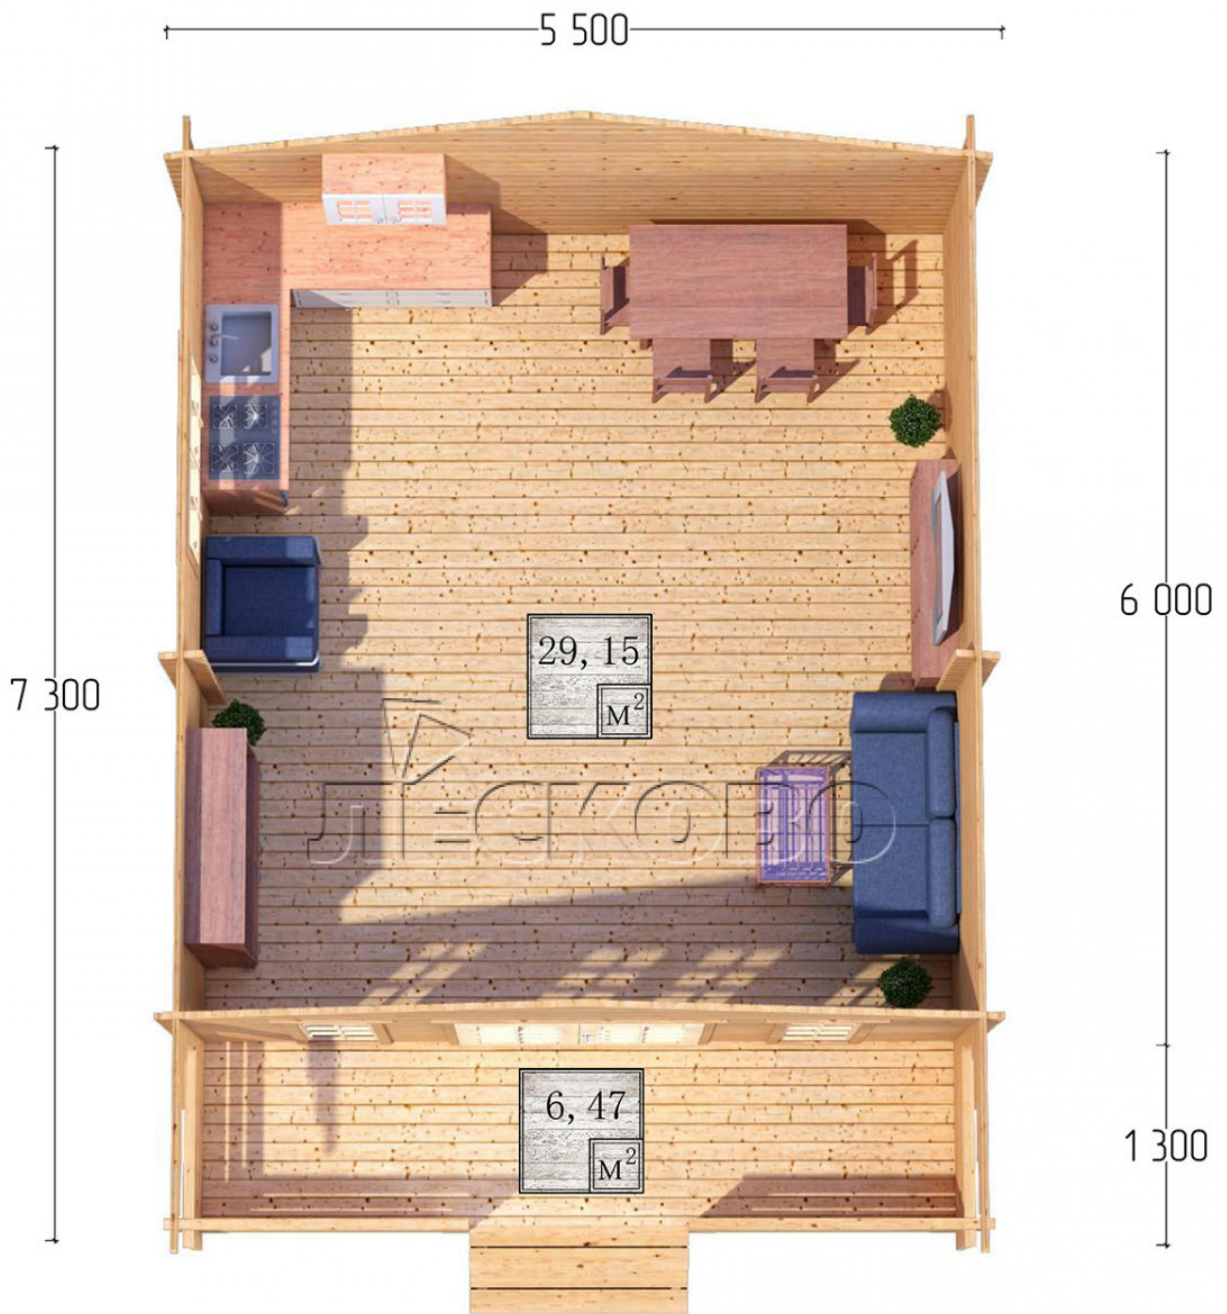

## Log Cabin "DSK" series 5.5×6

Project Dimensions

5.5 × 6 / 36.4 m<sup>2</sup>

Full house set

**1,306 €**

### Timber

45 MM

65 MM  
+ 6,431 €

## Project planning

Разрез

## House Kit

- Wall kit: 44 × 145mm mini-chamber drying chamber with bowls for the project. The material of the tree is spruce, pine (GOST 8486). Humidity 12-14%. The height of the walls is 2.16 m;
- Logs, lower harness: board 45 × 145 mm chamber drying 10-12%;
- Floors: floorboard 35 mm, Chamber drying;
- Ceiling: imitation of a bar 20 × 135 mm, Chamber drying;
- Wooden windows, glass 4 mm, Single. Treatment with a colorless antiseptic. Hardware;