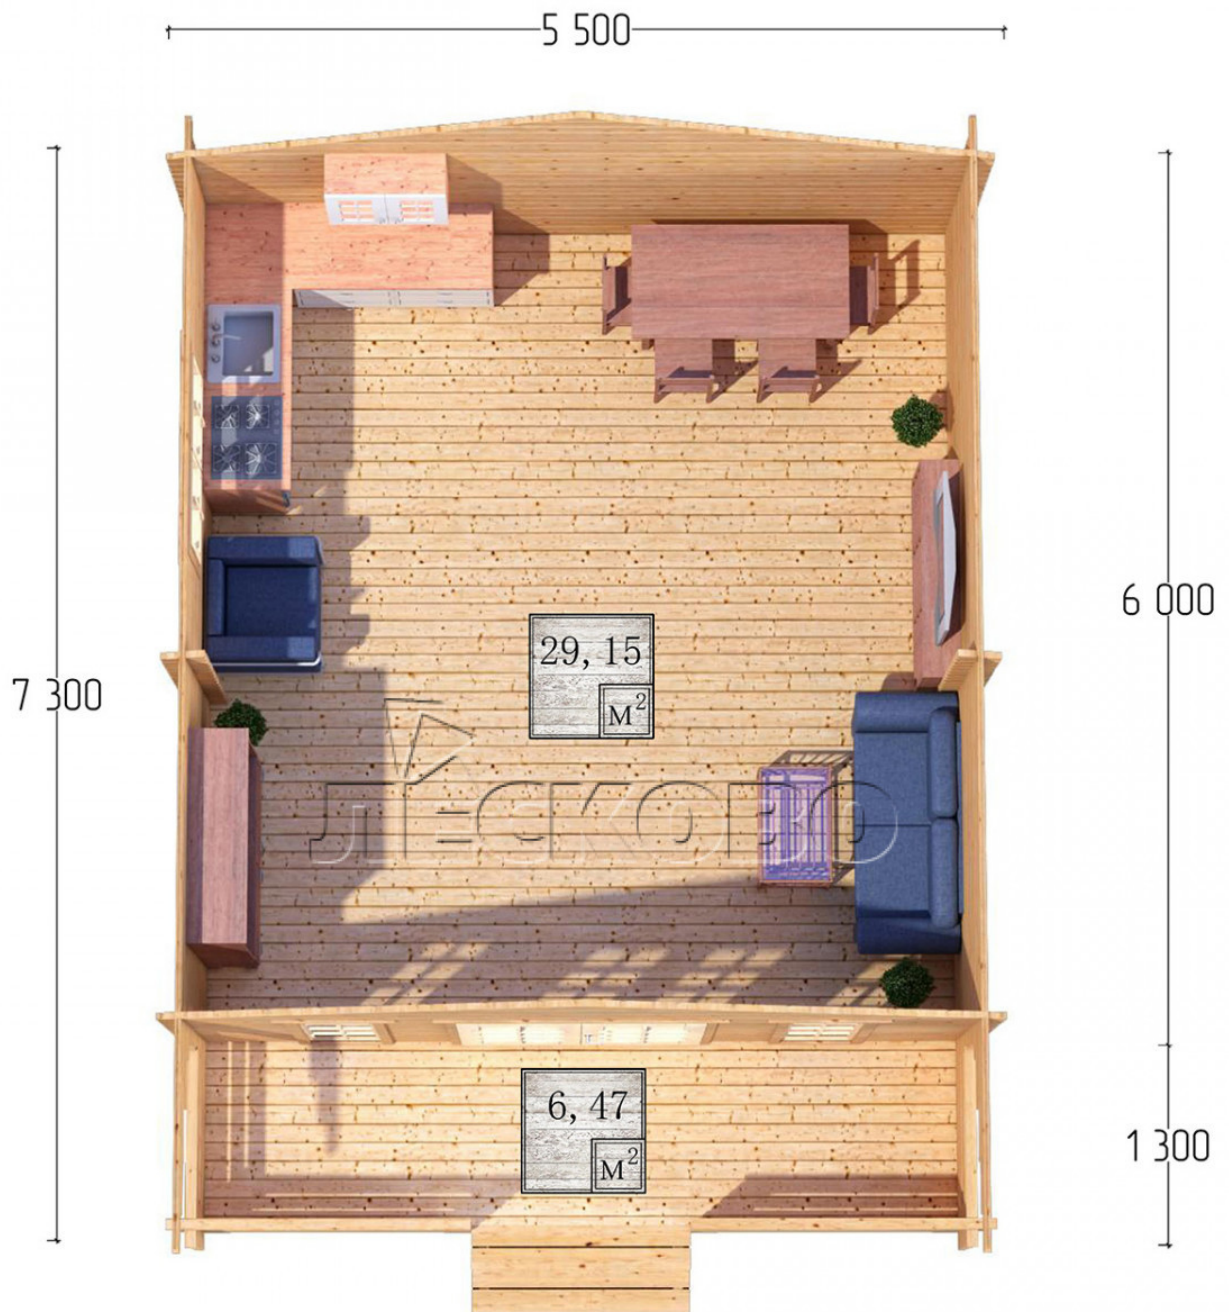

## Log Cabin "DSK" series 5.5×6

Project Dimensions

5.5 × 6 / 36.4 m<sup>2</sup>

Full house set

**6,418 €**

## Project planning

Разрез

## House Kit

- Wall kit: 44 × 145mm mini-chamber drying chamber with bowls for the project. The material of the tree is spruce, pine (GOST 8486). Humidity 12-14%. The height of the walls is 2.16 m;
- Logs, lower harness: board 45 × 145 mm chamber drying 10-12%;
- Floors: floorboard 35 mm, Chamber drying;
- Ceiling: imitation of a bar 20 × 135 mm, Chamber drying;
- Wooden windows, glass 4 mm, Single. Treatment with a colorless antiseptic. Hardware;

0.42×1.885 м.2 шт.

1.34×0.91 м.1 шт.

- Wooden doors;

1.62×1.885 м.1 шт.

7. Platbands: dry planed board 20 × 100 mm;

8. Roof: shingles.

9. Skirting board 35 mm.

+7 (4942) 499-770