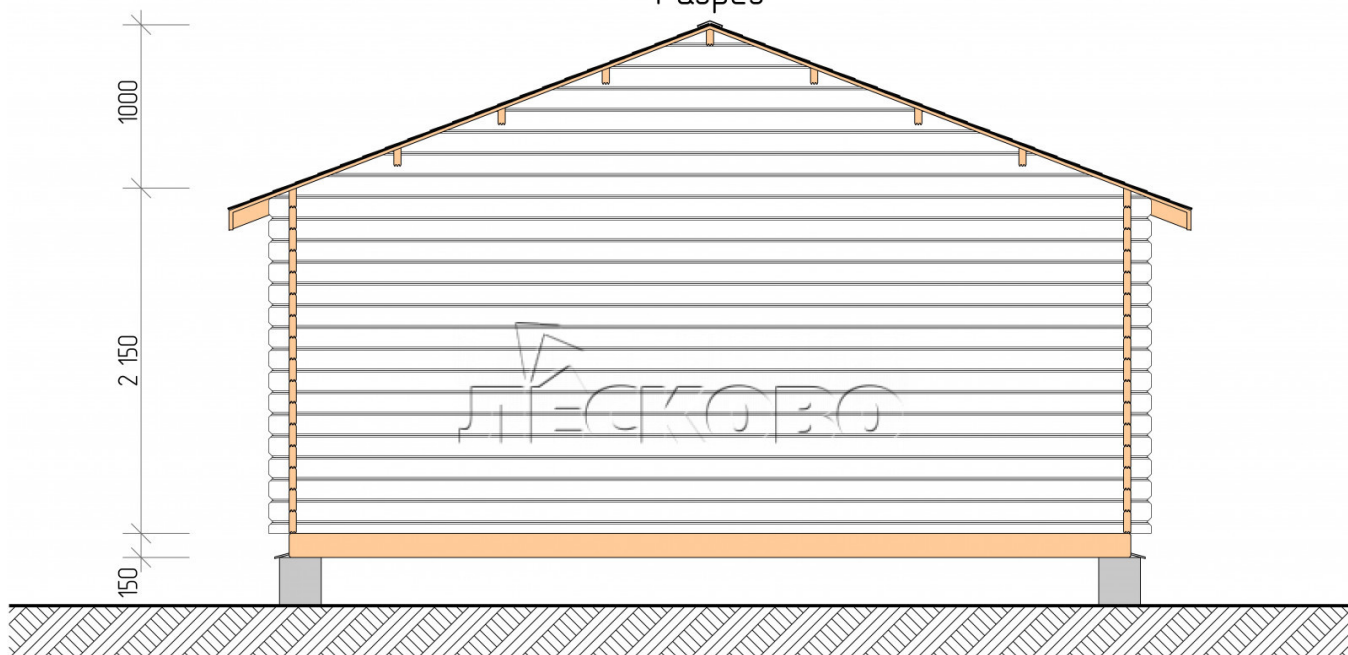

Log Cabin "DSK" series 5.5×5

Project Dimensions

5.5 × 5 / 31.2 m²

Full house set

5,689 €

Timber

45 MM

65 MM
+ 1,151 €

Project planning

5 500

5 000

Разрез

House Kit

- Wall kit: 44 × 145mm mini-chamber drying chamber with bowls for the project. The material of the tree is spruce, pine (GOST 8486). Humidity 12-14%. The height of the walls is 2.16 m;
- Logs, lower harness: board 45 × 145 mm chamber drying 10-12%;
- Floors: floorboard 35 mm, Chamber drying;
- Ceiling: imitation of a bar 20 × 135 mm, Chamber drying;
- Wooden windows, glass 4 mm, Single. Treatment with a colorless antiseptic. Hardware;

0.42×1.885 м.2 шт.

1.34×0.91 м.1 шт.

- Wooden doors;

1.62×1.885 м.1 шт.

7. Platbands: dry planed board 20 × 100 mm;

8. Roof: shingles.

9. Skirting board 35 mm.

+7 (4942) 499-770