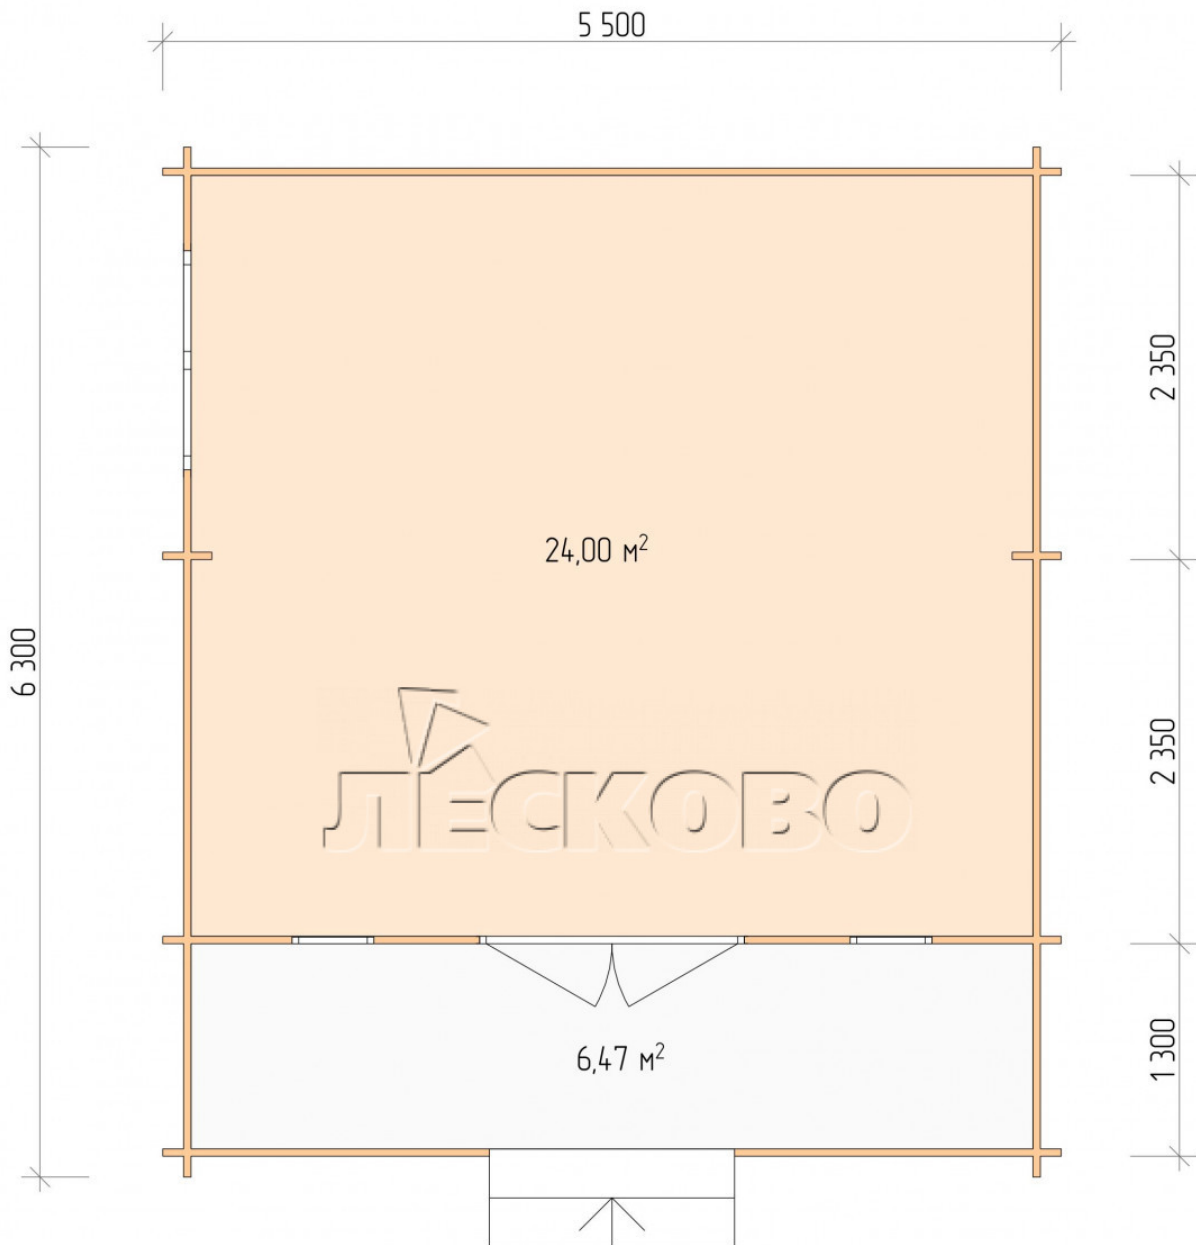

Log Cabin "DSK" series 5.5×5

Project Dimensions

5.5 × 5 / 31.2 m²

Full house set

4,837 €

Timber

45 MM

65 MM
+ 969 €

Project planning

5 500

5 000

Разрез

House Kit

- Wall kit: 44 × 145mm mini-chamber drying chamber with bowls for the project. The material of the tree is spruce, pine (GOST 8486). Humidity 12-14%. The height of the walls is 2.16 m;
- Logs, lower harness: board 45 × 145 mm chamber drying 10-12%;
- Floors: floorboard 35 mm, Chamber drying;
- Ceiling: imitation of a bar 20 × 135 mm, Chamber drying;
- Wooden windows, glass 4 mm, Single. Treatment with a colorless antiseptic. Hardware;

0.42×1.885 м.2 шт.

1.34×0.91 м.1 шт.

- Wooden doors;

1.62×1.885 м.1 шт.

7. Platbands: dry planed board 20 × 100 mm;

8. Roof: shingles.

9. Skirting board 35 mm.

+7 (4942) 499-770