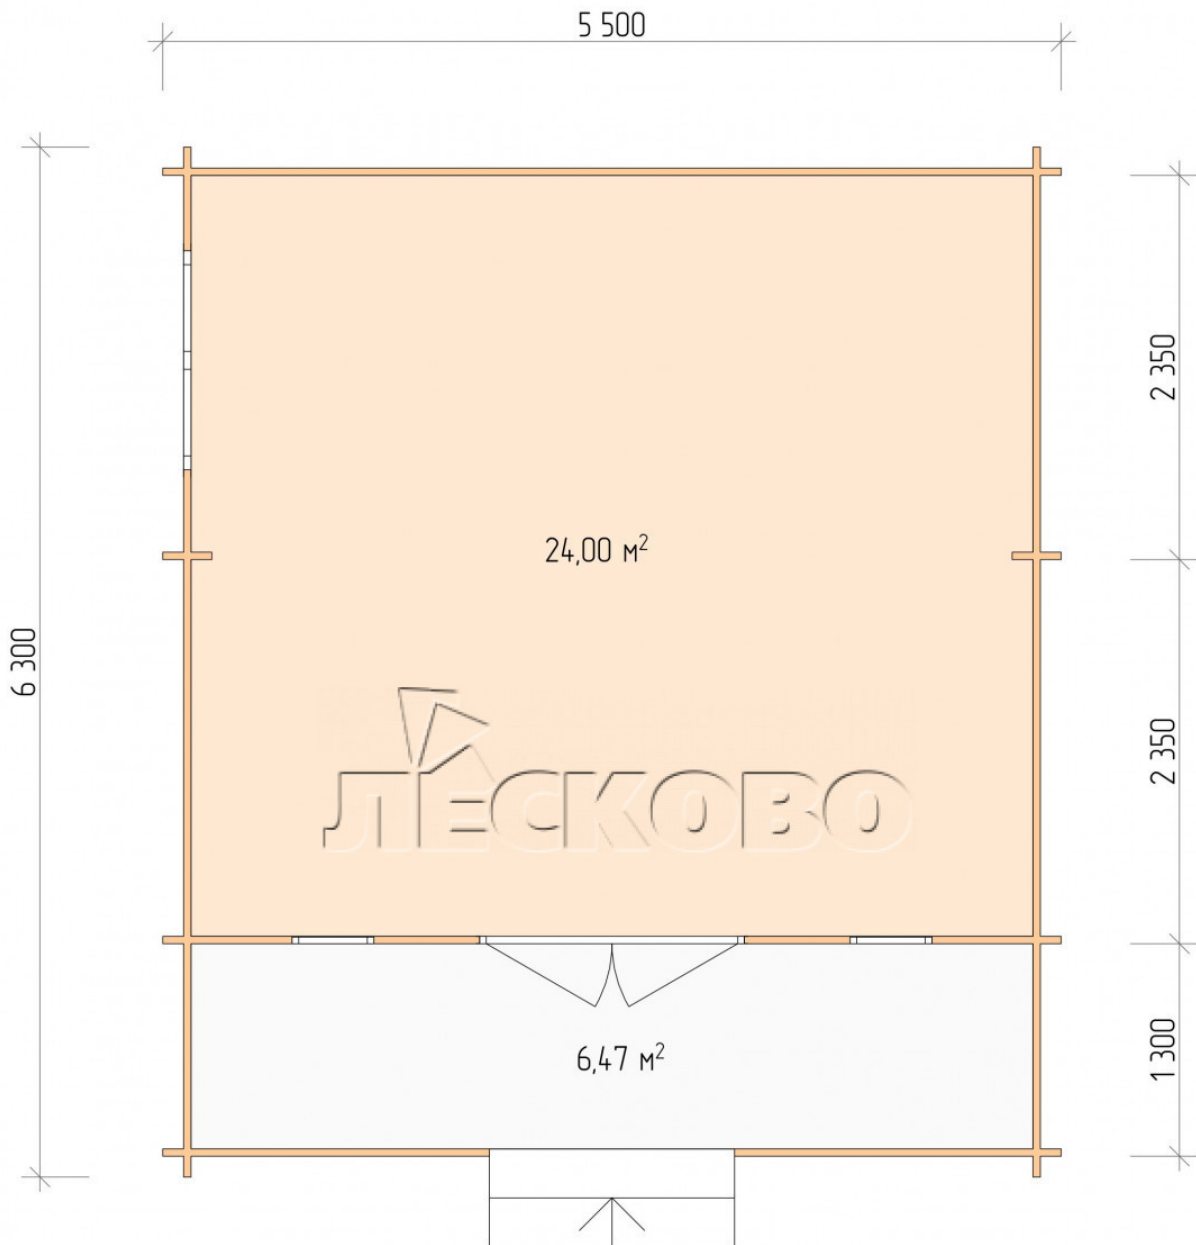

Log Cabin "DSK" series 5.5×5

Project Dimensions

5.5 × 5 / 31.2 m²

Full house set

5,689 €

Timber

45 MM

65 MM
+ 1,151 €

Project planning

5 500

5 000

Разрез

House Kit

- Wall kit: 44 × 145mm mini-chamber drying chamber with bowls for the project. The material of the tree is spruce, pine (GOST 8486). Humidity 12-14%. The height of the walls is 2.16 m;
- Logs, lower harness: board 45 × 145 mm chamber drying 10-12%;
- Floors: floorboard 35 mm, Chamber drying;
- Ceiling: imitation of a bar 20 × 135 mm, Chamber drying;
- Wooden windows, glass 4 mm, Single. Treatment with a colorless antiseptic. Hardware;

0.42×1.885 м.2 шт.

1.34×0.91 м.1 шт.

- Wooden doors;

1.62×1.885 м.1 шт.

7. Platbands: dry planed board 20 × 100 mm;

8. Roof: shingles.

9. Skirting board 35 mm.

+7 (4942) 499-770