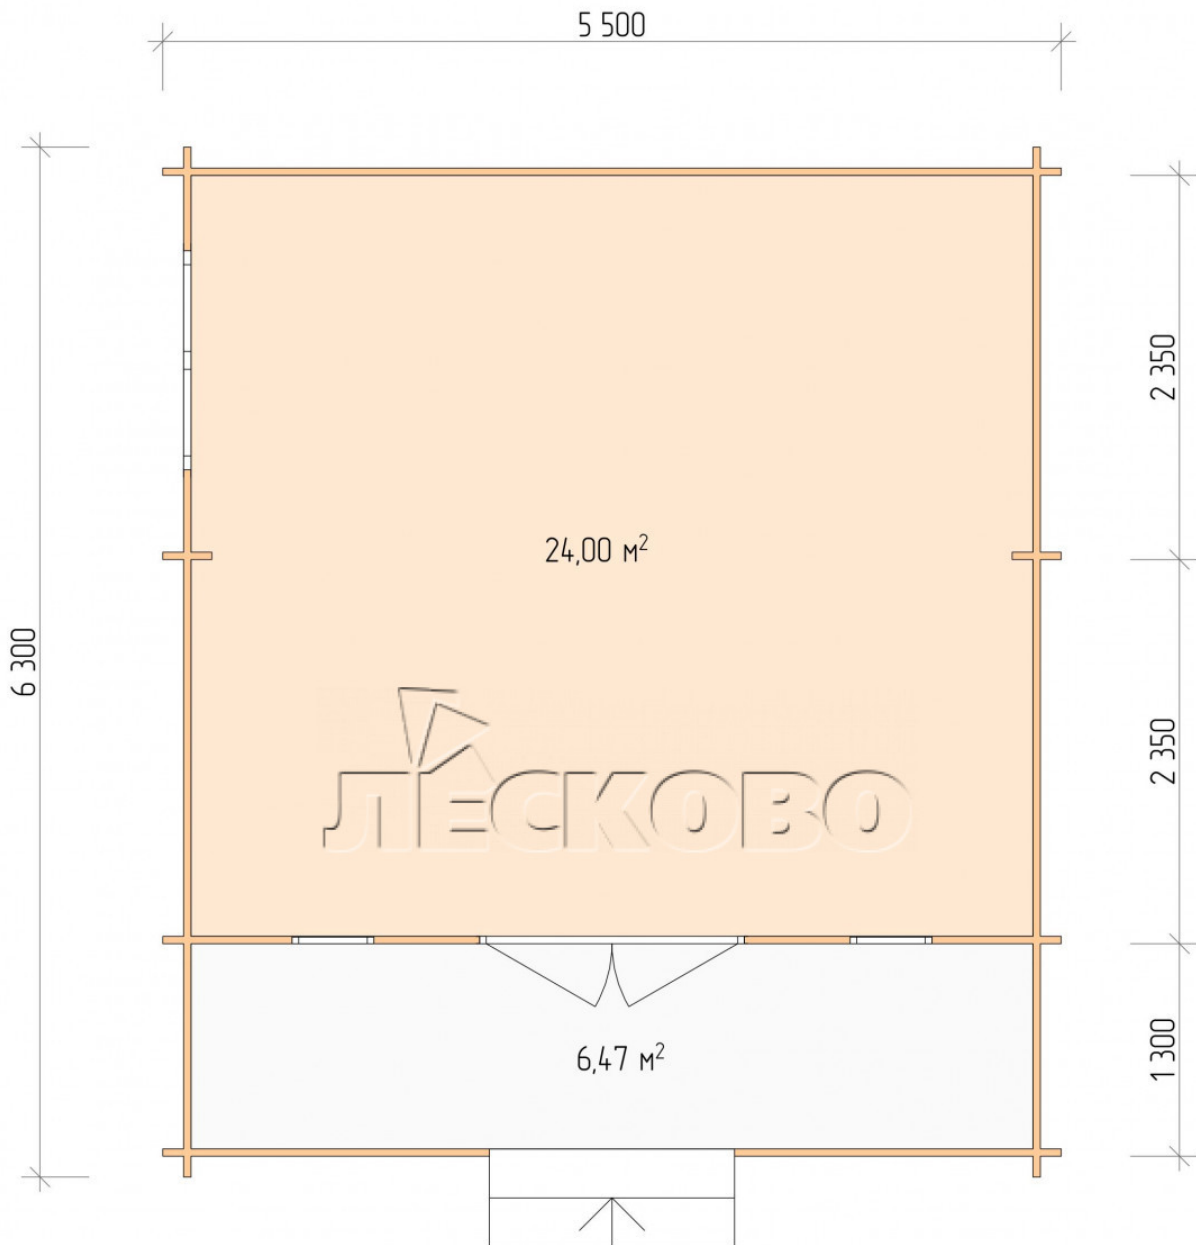

Log Cabin "DSK" series 5.5×5

Project Dimensions

5.5 × 5 / 31.2 m²

Full house set

4,594 €

Timber

45 MM

65 MM
+ 921 €

Project planning

5 500

5 000

Разрез

House Kit

- Wall kit: 44 × 145mm mini-chamber drying chamber with bowls for the project. The material of the tree is spruce, pine (GOST 8486). Humidity 12-14%. The height of the walls is 2.16 m;
- Logs, lower harness: board 45 × 145 mm chamber drying 10-12%;
- Floors: floorboard 35 mm, Chamber drying;
- Ceiling: imitation of a bar 20 × 135 mm, Chamber drying;
- Wooden windows, glass 4 mm, Single. Treatment with a colorless antiseptic. Hardware;

0.42×1.885 м.2 шт.

1.34×0.91 м.1 шт.

- Wooden doors;

1.62×1.885 м.1 шт.

7. Platbands: dry planed board 20 × 100 mm;

8. Roof: shingles.

9. Skirting board 35 mm.

+7 (4942) 499-770