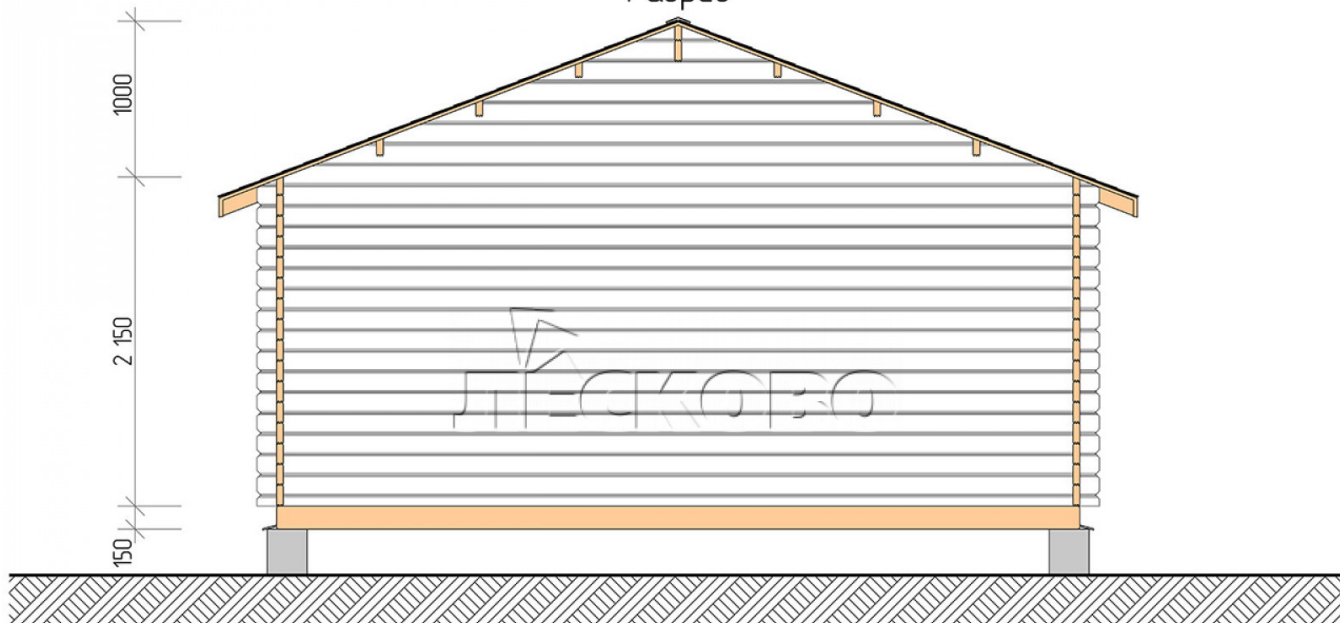

Log Cabin "DSK" series 5.5×5.5

Project Dimensions

5.5 × 5.5 / 33.8 m²

Full house set

5,987 €

Timber

45 MM

65 MM
+ 1,226 €

Project planning

Разрез

House Kit

- Wall kit: 44 × 145mm mini-chamber drying chamber with bowls for the project. The material of the tree is spruce, pine (GOST 8486). Humidity 12-14%. The height of the walls is 2.16 m;
- Logs, lower harness: board 45 × 145 mm chamber drying 10-12%;
- Floors: floorboard 35 mm, Chamber drying;
- Ceiling: imitation of a bar 20 × 135 mm, Chamber drying;
- Wooden windows, glass 4 mm, Single. Treatment with a colorless antiseptic. Hardware;

0.42×1.885 м.2 шт.

1.34×0.91 м.1 шт.

- Wooden doors;

1.62×1.885 м.1 шт.

7. Platbands: dry planed board 20 × 100 mm;

8. Roof: shingles.

9. Skirting board 35 mm.

+7 (4942) 499-770