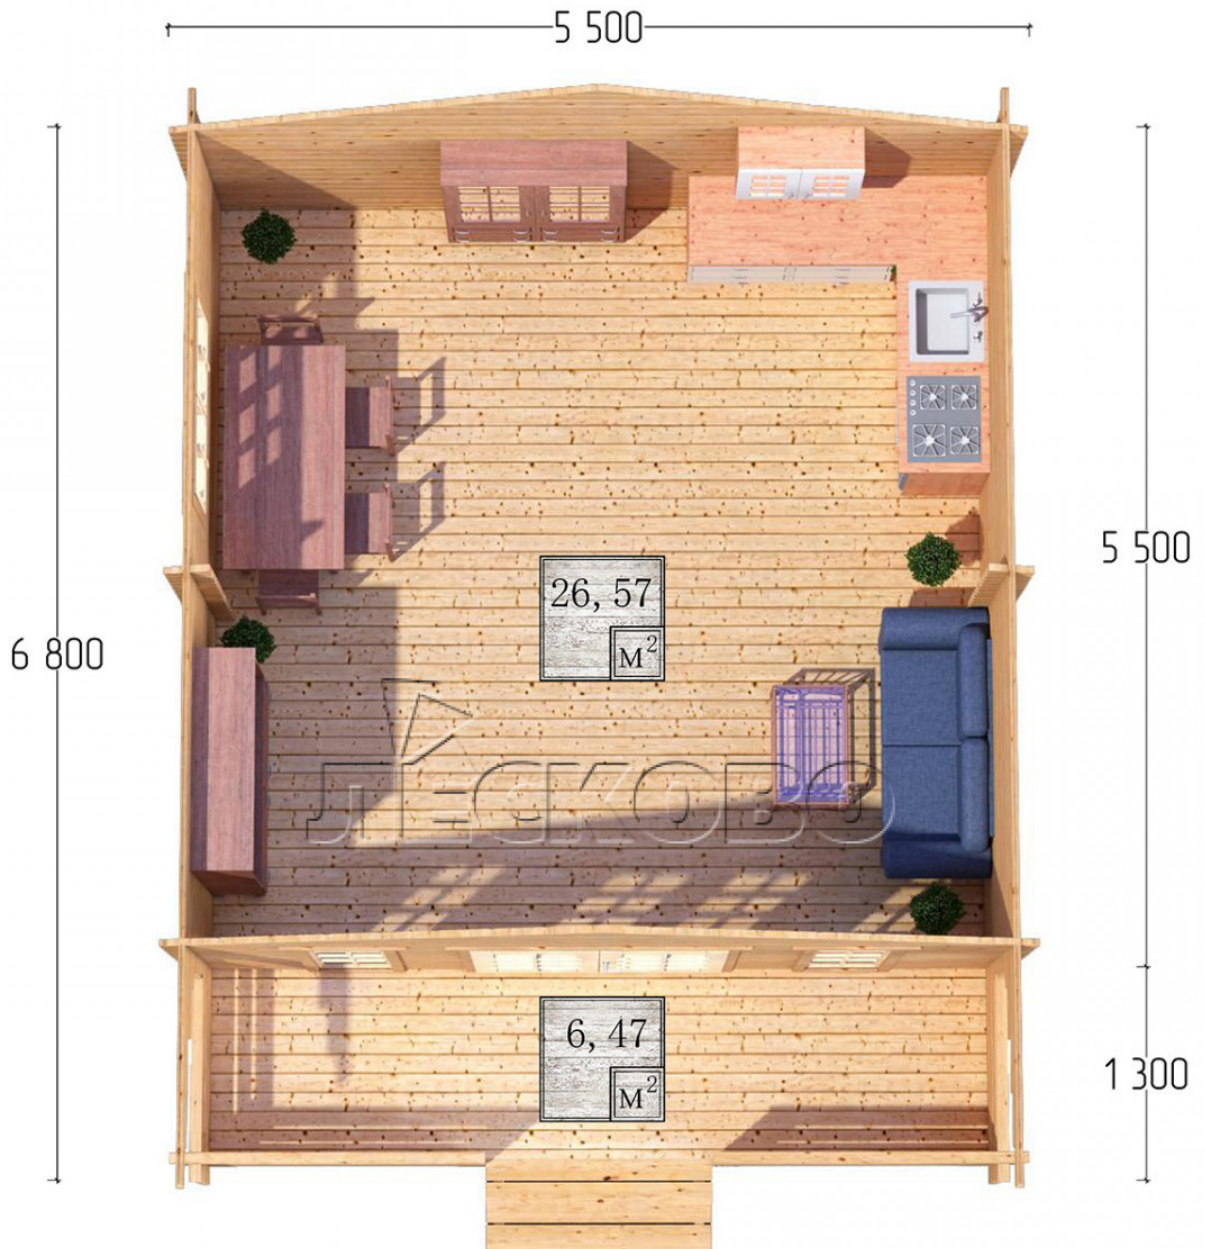

Log Cabin "DSK" series 5.5×5.5

Project Dimensions

5.5 × 5.5 / 33.8 m²

Full house set

4,917 €

Timber

45 MM

65 MM
+ 996 €

Project planning

Разрез

House Kit

- Wall kit: 44 × 145mm mini-chamber drying chamber with bowls for the project. The material of the tree is spruce, pine (GOST 8486). Humidity 12-14%. The height of the walls is 2.16 m;
- Logs, lower harness: board 45 × 145 mm chamber drying 10-12%;
- Floors: floorboard 35 mm, Chamber drying;
- Ceiling: imitation of a bar 20 × 135 mm, Chamber drying;
- Wooden windows, glass 4 mm, Single. Treatment with a colorless antiseptic. Hardware;

0.42×1.885 м.2 шт.

1.34×0.91 м.1 шт.

- Wooden doors;

1.62×1.885 м.1 шт.

7. Platbands: dry planed board 20 × 100 mm;

8. Roof: shingles.

9. Skirting board 35 mm.

+7 (4942) 499-770