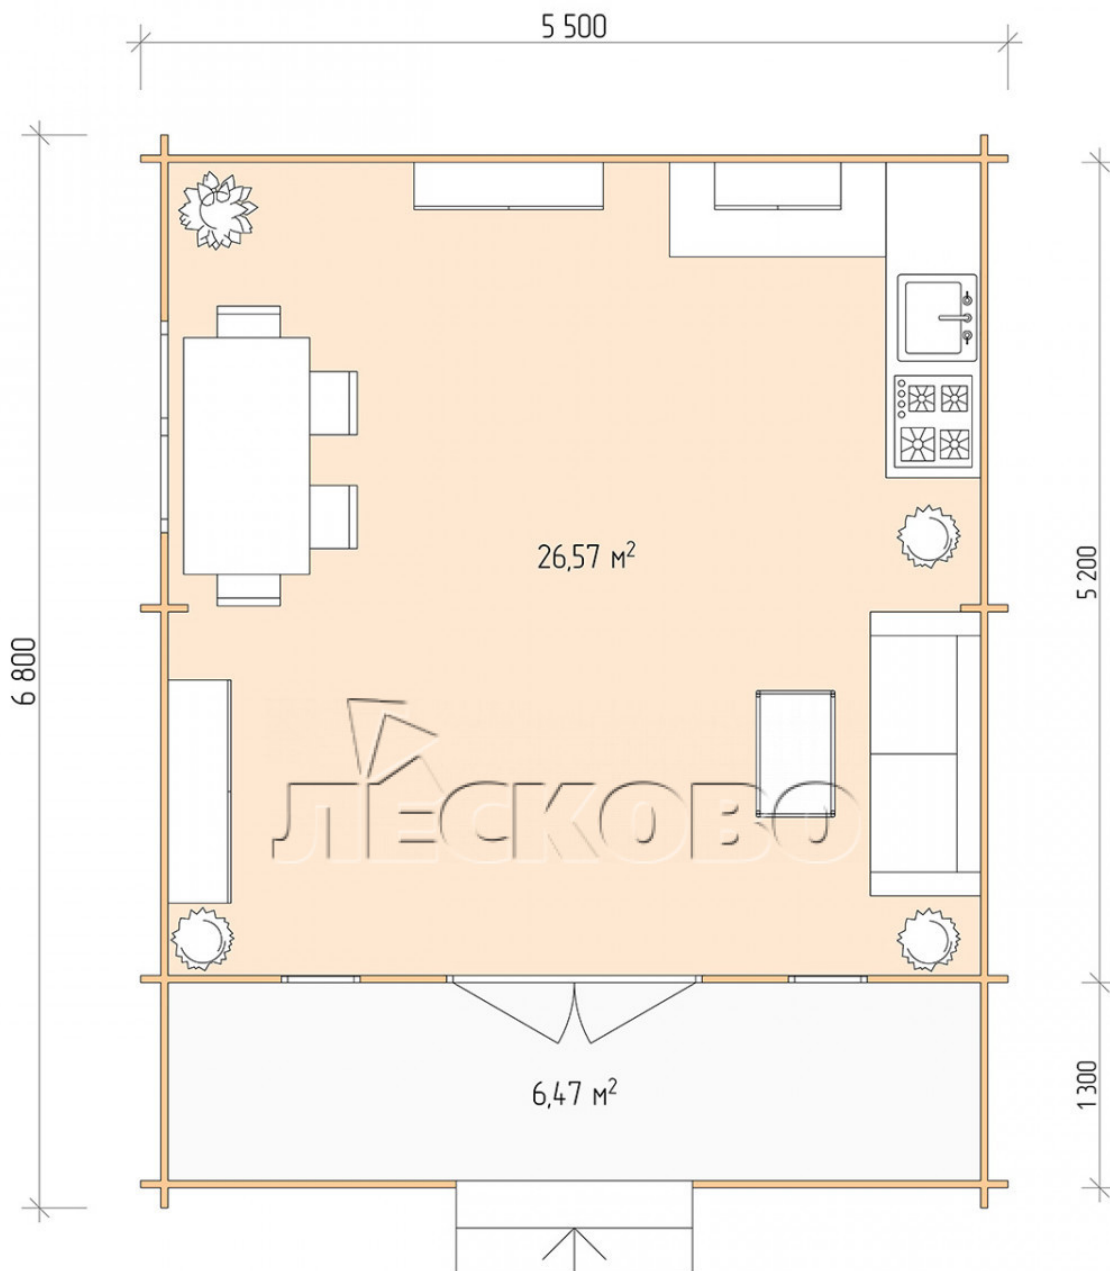

Log Cabin "DSK" series 5.5×5.5

Project Dimensions

5.5 × 5.5 / 33.8 m²

Full house set

4,917 €

Timber

45 MM

65 MM
+ 996 €

Project planning

Разрез

House Kit

- Wall kit: 44 × 145mm mini-chamber drying chamber with bowls for the project. The material of the tree is spruce, pine (GOST 8486). Humidity 12-14%. The height of the walls is 2.16 m;
- Logs, lower harness: board 45 × 145 mm chamber drying 10-12%;
- Floors: floorboard 35 mm, Chamber drying;
- Ceiling: imitation of a bar 20 × 135 mm, Chamber drying;
- Wooden windows, glass 4 mm, Single. Treatment with a colorless antiseptic. Hardware;

0.42×1.885 м.2 шт.

1.34×0.91 м.1 шт.

- Wooden doors;

1.62×1.885 м.1 шт.

7. Platbands: dry planed board 20 × 100 mm;

8. Roof: shingles.

9. Skirting board 35 mm.

+7 (4942) 499-770