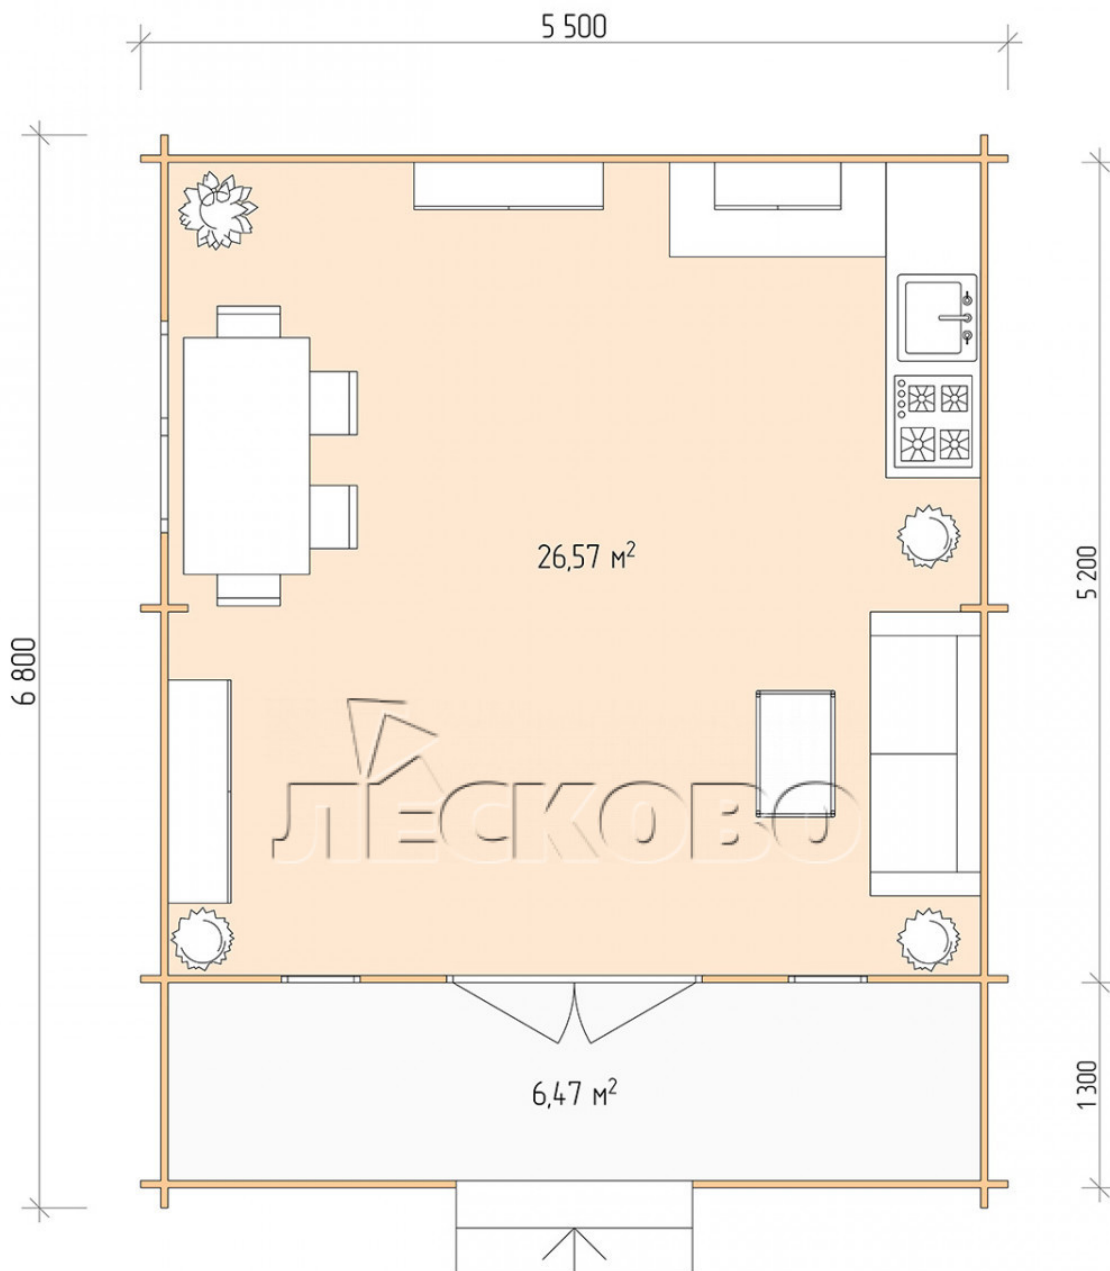

Log Cabin "DSK" series 5.5×5.5

Project Dimensions

5.5 × 5.5 / 33.8 m²

Full house set

5,987 €

Timber

45 MM

65 MM
+ 1,226 €

Project planning

Разрез

House Kit

- Wall kit: 44 × 145mm mini-chamber drying chamber with bowls for the project. The material of the tree is spruce, pine (GOST 8486). Humidity 12-14%. The height of the walls is 2.16 m;
- Logs, lower harness: board 45 × 145 mm chamber drying 10-12%;
- Floors: floorboard 35 mm, Chamber drying;
- Ceiling: imitation of a bar 20 × 135 mm, Chamber drying;
- Wooden windows, glass 4 mm, Single. Treatment with a colorless antiseptic. Hardware;

0.42×1.885 м.2 шт.

1.34×0.91 м.1 шт.

- Wooden doors;

1.62×1.885 м.1 шт.

7. Platbands: dry planed board 20 × 100 mm;

8. Roof: shingles.

9. Skirting board 35 mm.

+7 (4942) 499-770