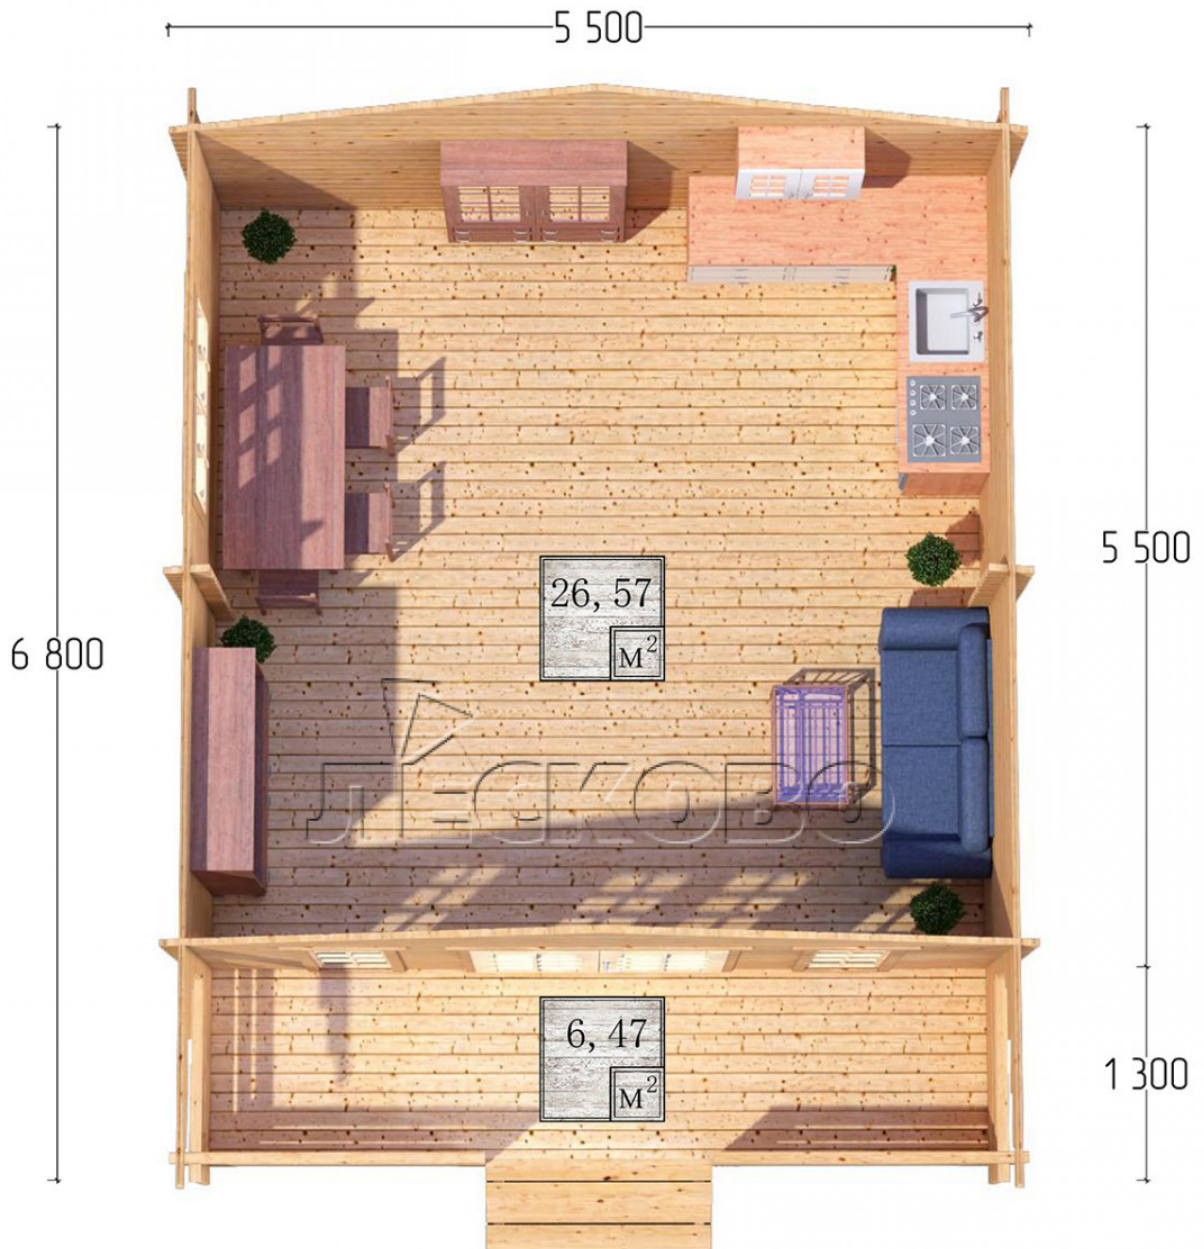

## Log Cabin "DSK" series 5.5×5.5

Project Dimensions

5.5 × 5.5 / 33.8 m<sup>2</sup>

Full house set

**5,099 €**

## Project planning

Разрез

## House Kit

- Wall kit: 44 × 145mm mini-chamber drying chamber with bowls for the project. The material of the tree is spruce, pine (GOST 8486). Humidity 12-14%. The height of the walls is 2.16 m;
- Logs, lower harness: board 45 × 145 mm chamber drying 10-12%;
- Floors: floorboard 35 mm, Chamber drying;
- Ceiling: imitation of a bar 20 × 135 mm, Chamber drying;
- Wooden windows, glass 4 mm, Single. Treatment with a colorless antiseptic. Hardware;

0.42×1.885 м.2 шт.

1.34×0.91 м.1 шт.

- Wooden doors;

1.62×1.885 м.1 шт.

7. Platbands: dry planed board 20 × 100 mm;

8. Roof: shingles.

9. Skirting board 35 mm.

+7 (4942) 499-770