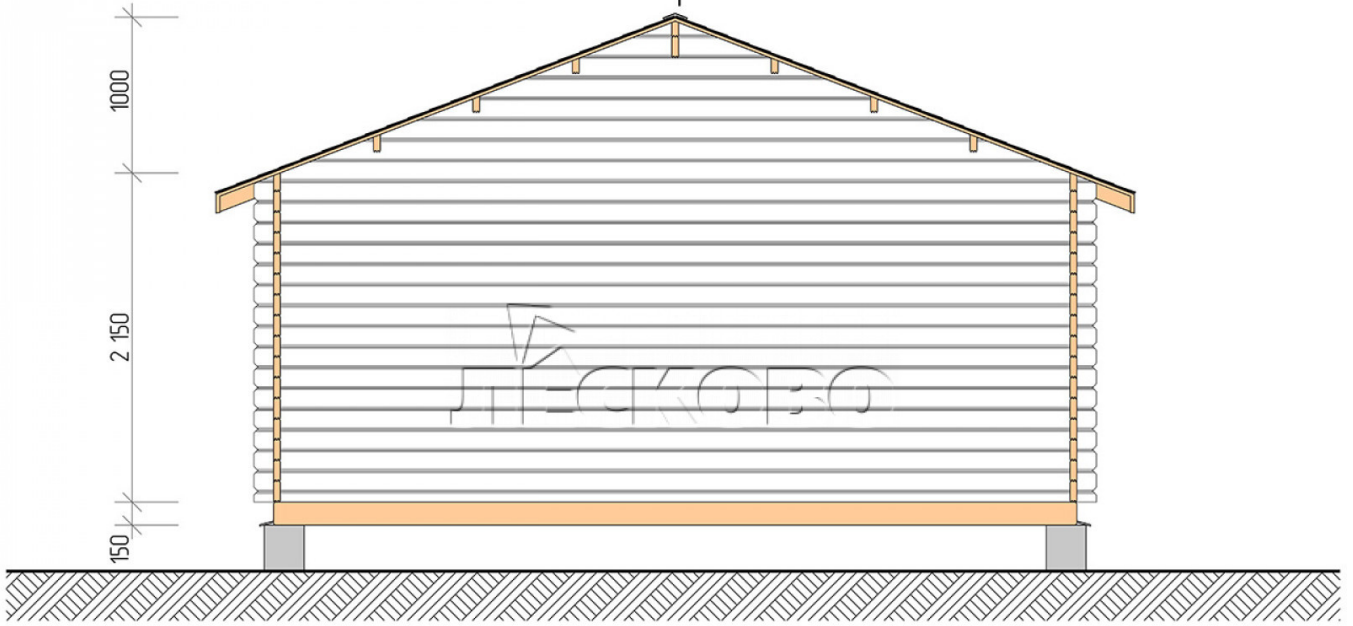

## Log Cabin "DSK" series 5.5×5.5

Project Dimensions

5.5 × 5.5 / 33.8 m<sup>2</sup>

Full house set

**5,099 €**

### Timber

45 MM

65 MM  
+ 1,033 €

## House Kit

- Wall kit: 44 × 145mm mini-chamber drying chamber with bowls for the project. The material of the tree is spruce, pine (GOST 8486). Humidity 12-14%. The height of the walls is 2.16 m;
- Logs, lower harness: board 45 × 145 mm chamber drying 10-12%;
- Floors: floorboard 35 mm, Chamber drying;
- Ceiling: imitation of a bar 20 × 135 mm, Chamber drying;
- Wooden windows, glass 4 mm, Single. Treatment with a colorless antiseptic. Hardware;