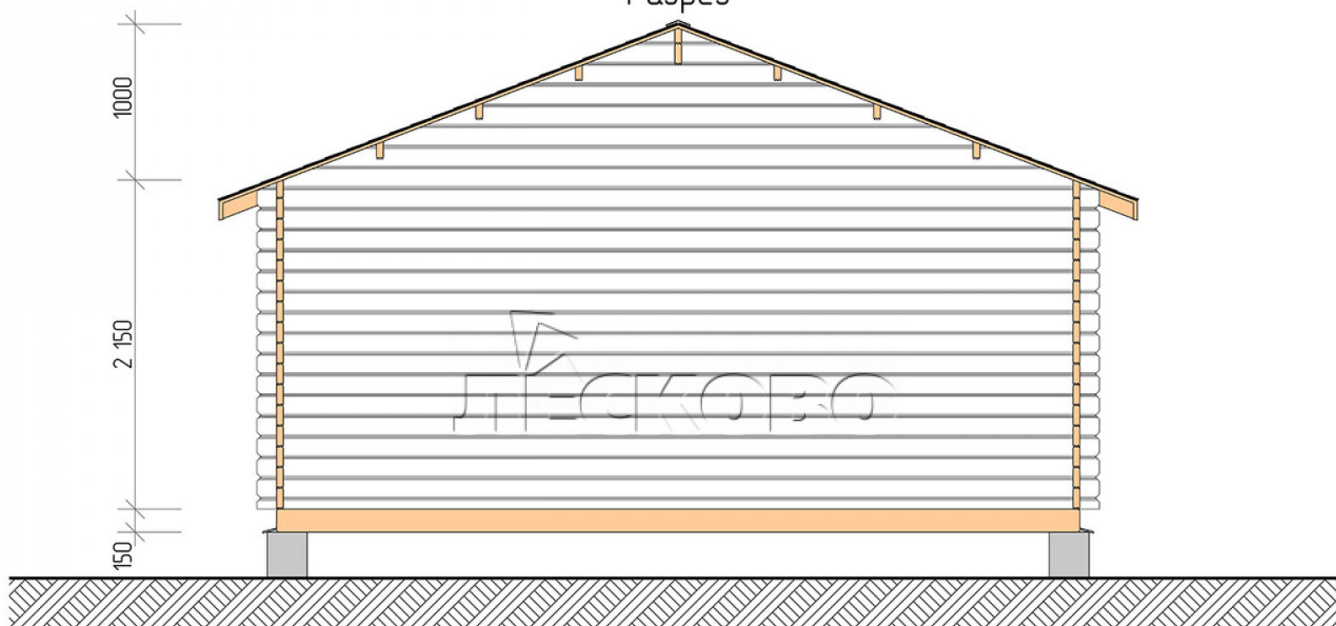

Log Cabin "DSK" series 5.5×5.5

Project Dimensions

5.5 × 5.5 / 33.8 m²

Full house set

4,917 €

Timber

45 MM

65 MM
+ 996 €

Project planning

Разрез

House Kit

- Wall kit: 44 × 145mm mini-chamber drying chamber with bowls for the project. The material of the tree is spruce, pine (GOST 8486). Humidity 12-14%. The height of the walls is 2.16 m;
- Logs, lower harness: board 45 × 145 mm chamber drying 10-12%;
- Floors: floorboard 35 mm, Chamber drying;
- Ceiling: imitation of a bar 20 × 135 mm, Chamber drying;
- Wooden windows, glass 4 mm, Single. Treatment with a colorless antiseptic. Hardware;

0.42×1.885 м.2 шт.

1.34×0.91 м.1 шт.

- Wooden doors;

1.62×1.885 м.1 шт.

7. Platbands: dry planed board 20 × 100 mm;

8. Roof: shingles.

9. Skirting board 35 mm.

+7 (4942) 499-770