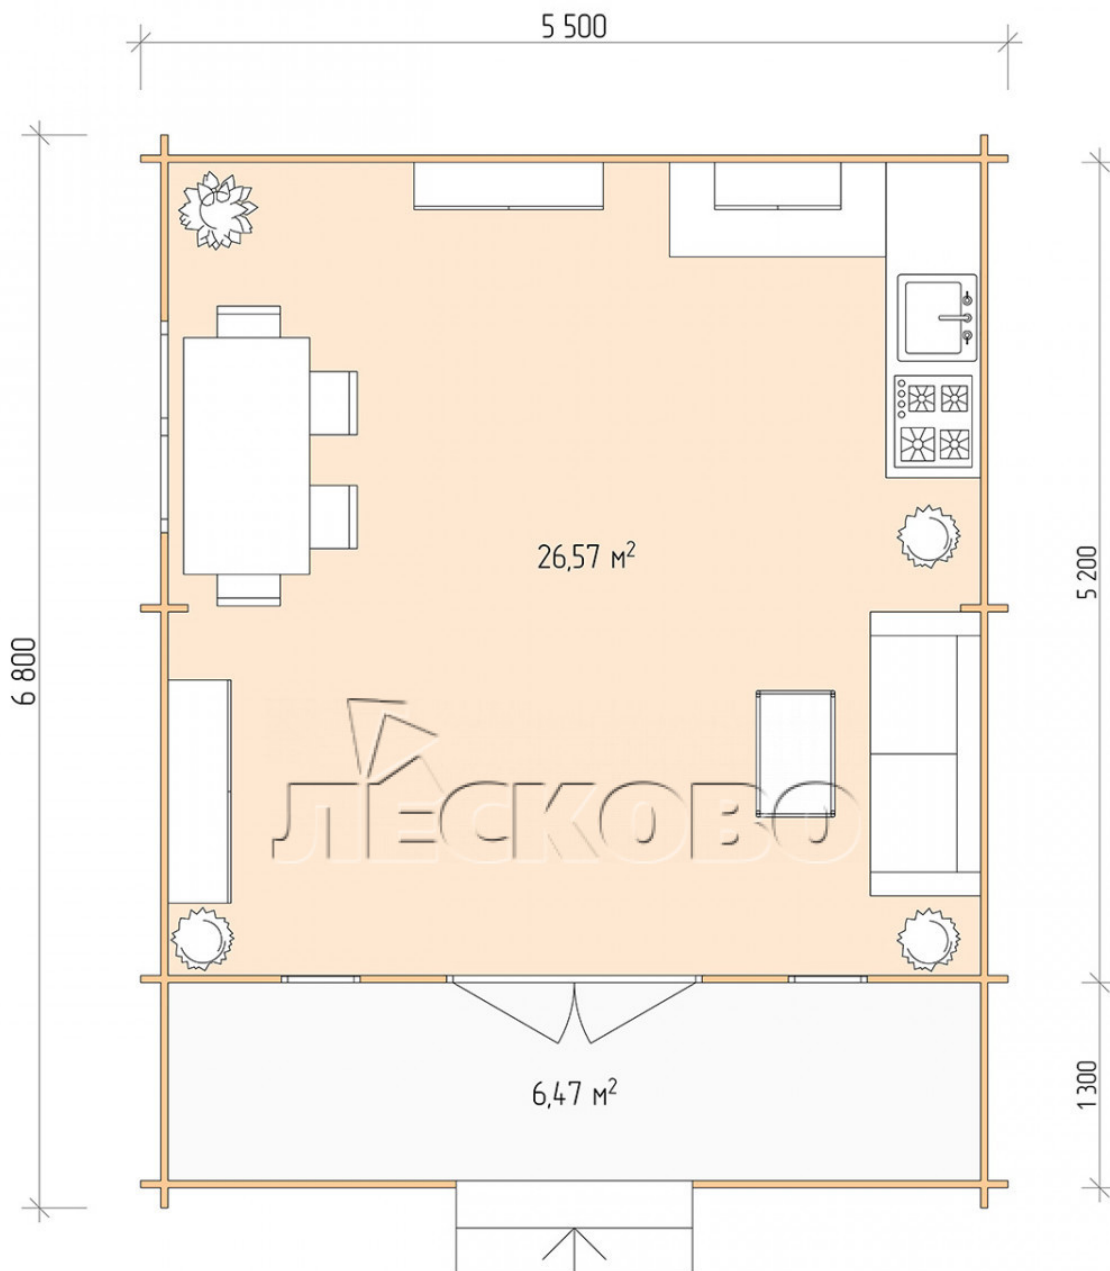

## Log Cabin "DSK" series 5.5×5.5

Project Dimensions

5.5 × 5.5 / 33.8 m<sup>2</sup>

Full house set

**5,099 €**

## Project planning

Разрез

## House Kit

- Wall kit: 44 × 145mm mini-chamber drying chamber with bowls for the project. The material of the tree is spruce, pine (GOST 8486). Humidity 12-14%. The height of the walls is 2.16 m;
- Logs, lower harness: board 45 × 145 mm chamber drying 10-12%;
- Floors: floorboard 35 mm, Chamber drying;
- Ceiling: imitation of a bar 20 × 135 mm, Chamber drying;
- Wooden windows, glass 4 mm, Single. Treatment with a colorless antiseptic. Hardware;

0.42×1.885 м.2 шт.

1.34×0.91 м.1 шт.

- Wooden doors;

1.62×1.885 м.1 шт.

7. Platbands: dry planed board 20 × 100 mm;

8. Roof: shingles.

9. Skirting board 35 mm.

+7 (4942) 499-770