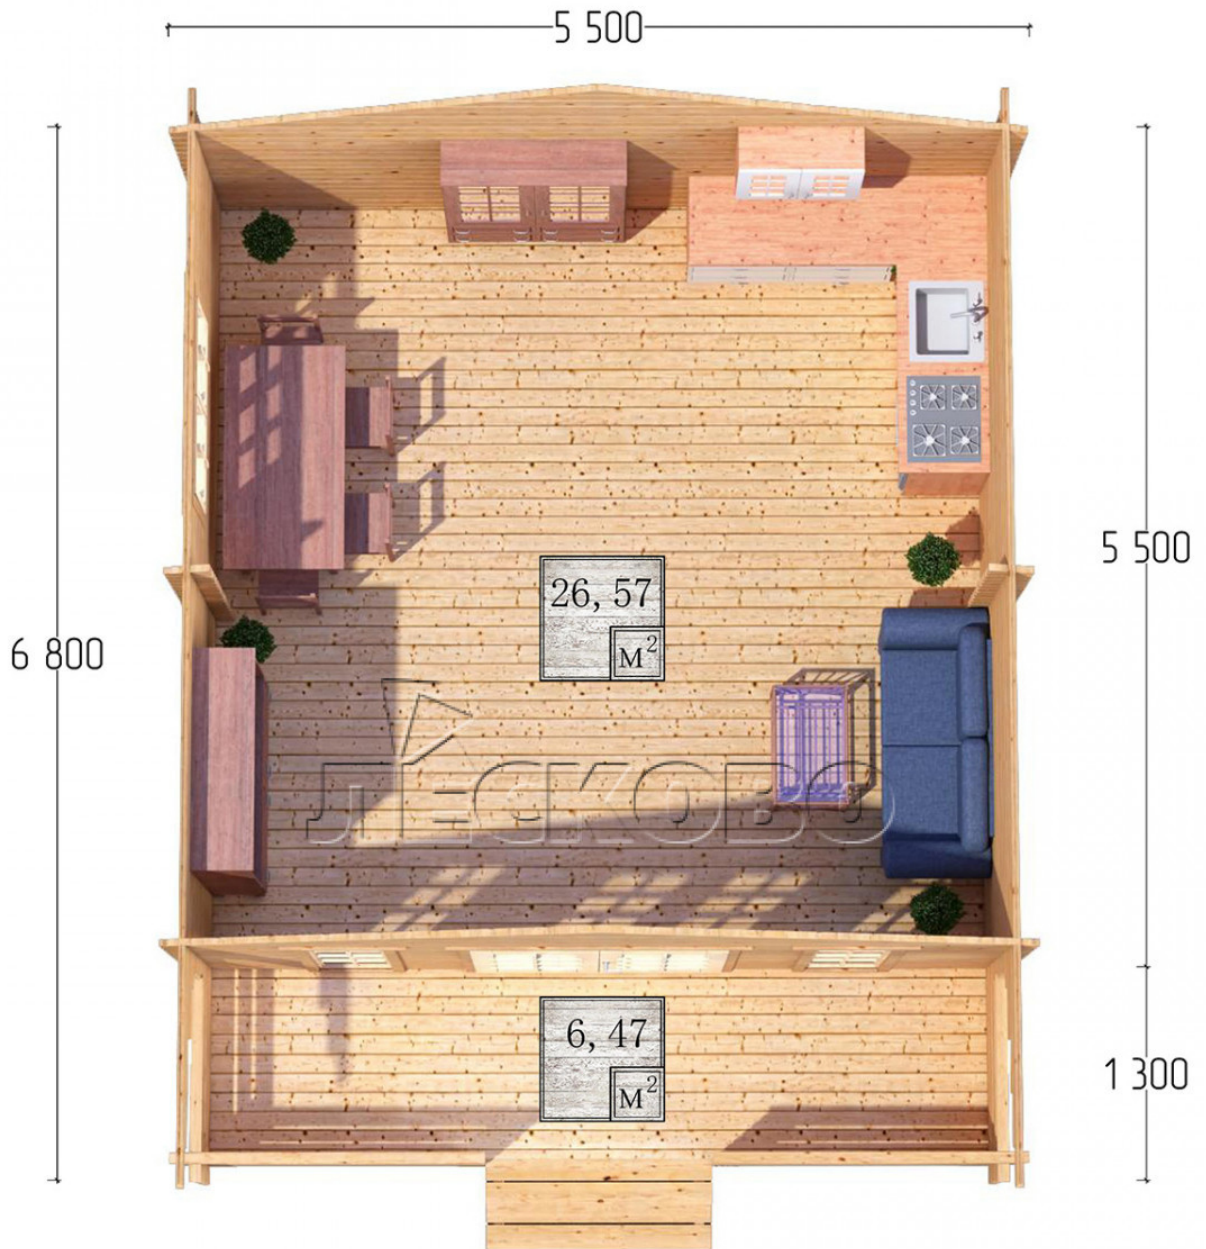

Log Cabin "DSK" series 5.5×5.5

Project Dimensions

5.5 × 5.5 / 33.8 m²

Full house set

5,987 €

Timber

45 MM

65 MM
+ 1,226 €

Project planning

Разрез

House Kit

- Wall kit: 44 × 145mm mini-chamber drying chamber with bowls for the project. The material of the tree is spruce, pine (GOST 8486). Humidity 12-14%. The height of the walls is 2.16 m;
- Logs, lower harness: board 45 × 145 mm chamber drying 10-12%;
- Floors: floorboard 35 mm, Chamber drying;
- Ceiling: imitation of a bar 20 × 135 mm, Chamber drying;
- Wooden windows, glass 4 mm, Single. Treatment with a colorless antiseptic. Hardware;

0.42×1.885 м.2 шт.

1.34×0.91 м.1 шт.

- Wooden doors;

1.62×1.885 м.1 шт.

7. Platbands: dry planed board 20 × 100 mm;

8. Roof: shingles.

9. Skirting board 35 mm.

+7 (4942) 499-770