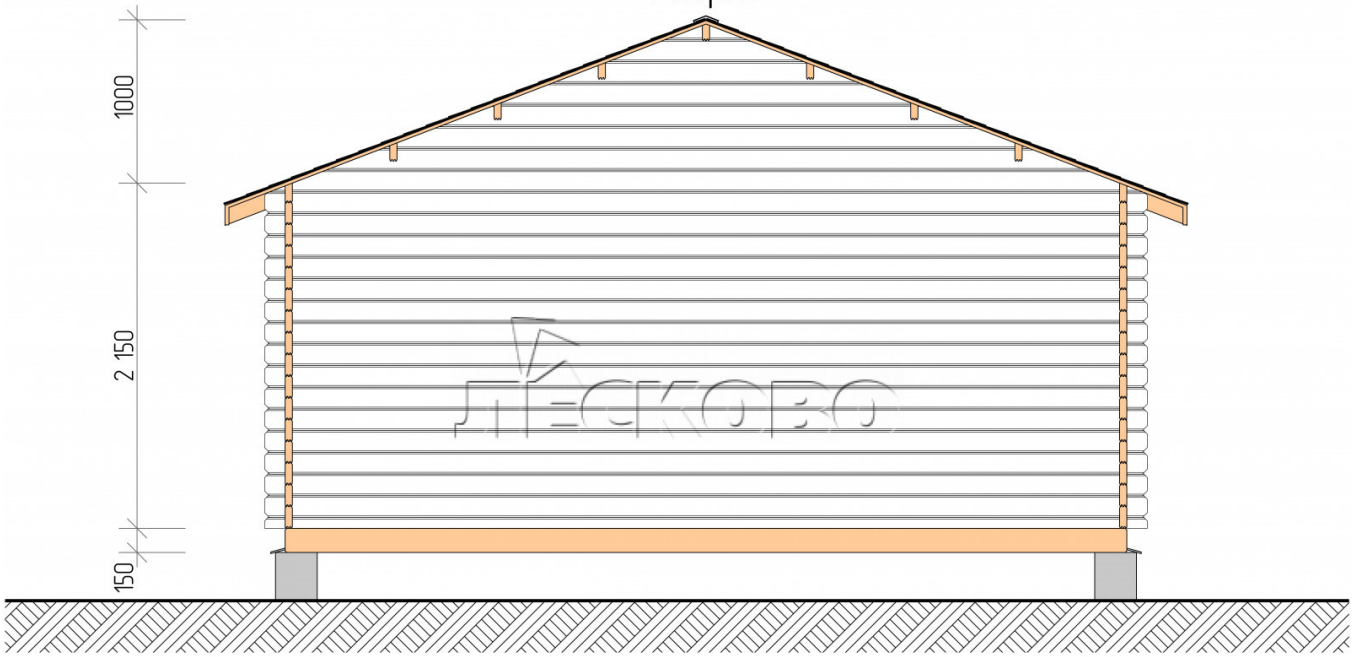

Log Cabin "DSK" series 5.5×4

Project Dimensions

5.5 × 4 / 26 m²

Full house set

4,112 €

Timber

45 MM

65 MM
+ 855 €

Project planning

5 500

4 000

18,84
M²

6,47
M²

Разрез

House Kit

- Wall kit: 44 × 145mm mini-chamber drying chamber with bowls for the project. The material of the tree is spruce, pine (GOST 8486). Humidity 12-14%. The height of the walls is 2.16 m;
- Logs, lower harness: board 45 × 145 mm chamber drying 10-12%;
- Floors: floorboard 35 mm, Chamber drying;
- Ceiling: imitation of a bar 20 × 135 mm, Chamber drying;
- Wooden windows, glass 4 mm, Single. Treatment with a colorless antiseptic. Hardware;

0.42×1.885 м.2 шт.

- Wooden doors;

1.62×1.885 м.1 шт.

7. Platbands: dry planed board 20 × 100 mm;

8. Roof: shingles.

9. Skirting board 35 mm.

+7 (4942) 499-770

156014, г. Кострома, ул. Базовая, д. 8