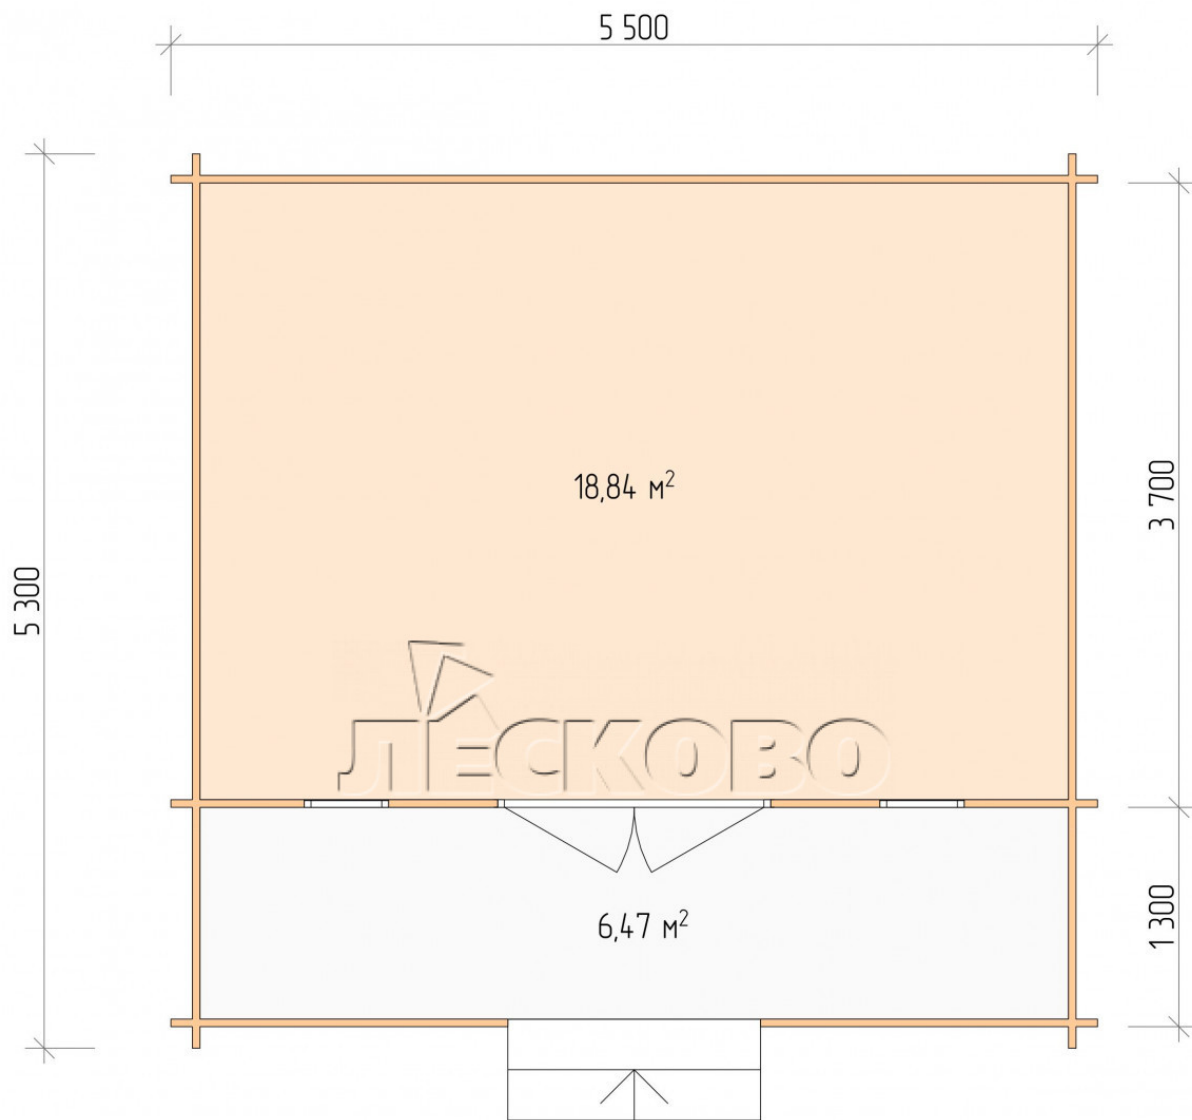

Log Cabin "DSK" series 5.5×4

Project Dimensions

5.5 × 4 / 26 m²

Full house set

4,112 €

Timber

45 MM

65 MM
+ 855 €

Project planning

5 500

4 000

18,84
M²

6,47
M²

Разрез

House Kit

- Wall kit: 44 × 145mm mini-chamber drying chamber with bowls for the project. The material of the tree is spruce, pine (GOST 8486). Humidity 12-14%. The height of the walls is 2.16 m;
- Logs, lower harness: board 45 × 145 mm chamber drying 10-12%;
- Floors: floorboard 35 mm, Chamber drying;
- Ceiling: imitation of a bar 20 × 135 mm, Chamber drying;
- Wooden windows, glass 4 mm, Single. Treatment with a colorless antiseptic. Hardware;

0.42×1.885 м.2 шт.

- Wooden doors;

1.62×1.885 м.1 шт.

7. Platbands: dry planed board 20 × 100 mm;

8. Roof: shingles.

9. Skirting board 35 mm.

+7 (4942) 499-770

156014, г. Кострома, ул. Базовая, д. 8