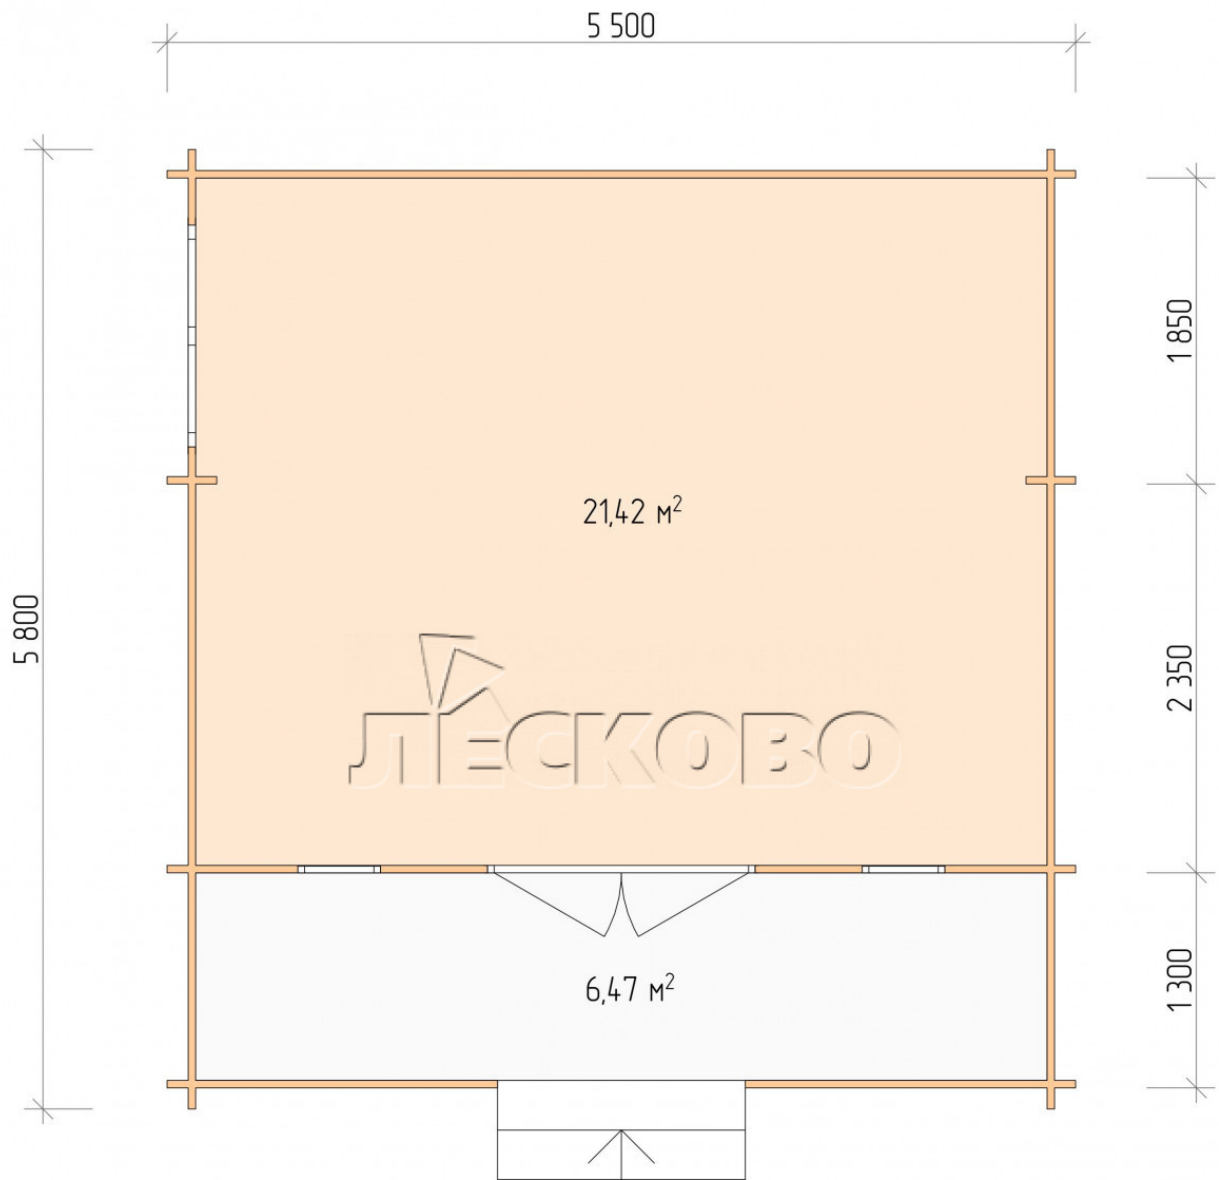

Log Cabin "DSK" series 5.5×4.5

Project Dimensions

5.5 × 4.5 / 28.6 m²

Full house set

5,382 €

Timber

45 MM

65 MM
+ 1,098 €

Project planning

5 500

4 500

Разрез

House Kit

- Wall kit: 44 × 145mm mini-chamber drying chamber with bowls for the project. The material of the tree is spruce, pine (GOST 8486). Humidity 12-14%. The height of the walls is 2.16 m;
- Logs, lower harness: board 45 × 145 mm chamber drying 10-12%;
- Floors: floorboard 35 mm, Chamber drying;
- Ceiling: imitation of a bar 20 × 135 mm, Chamber drying;
- Wooden windows, glass 4 mm, Single. Treatment with a colorless antiseptic. Hardware;

1.34×0.91 м.1 шт.

0.42×1.885 м.2 шт.

- Wooden doors;

1.62×1.885 м.1 шт.

7. Platbands: dry planed board 20 × 100 mm;

8. Roof: shingles.

9. Skirting board 35 mm.

+7 (4942) 499-770