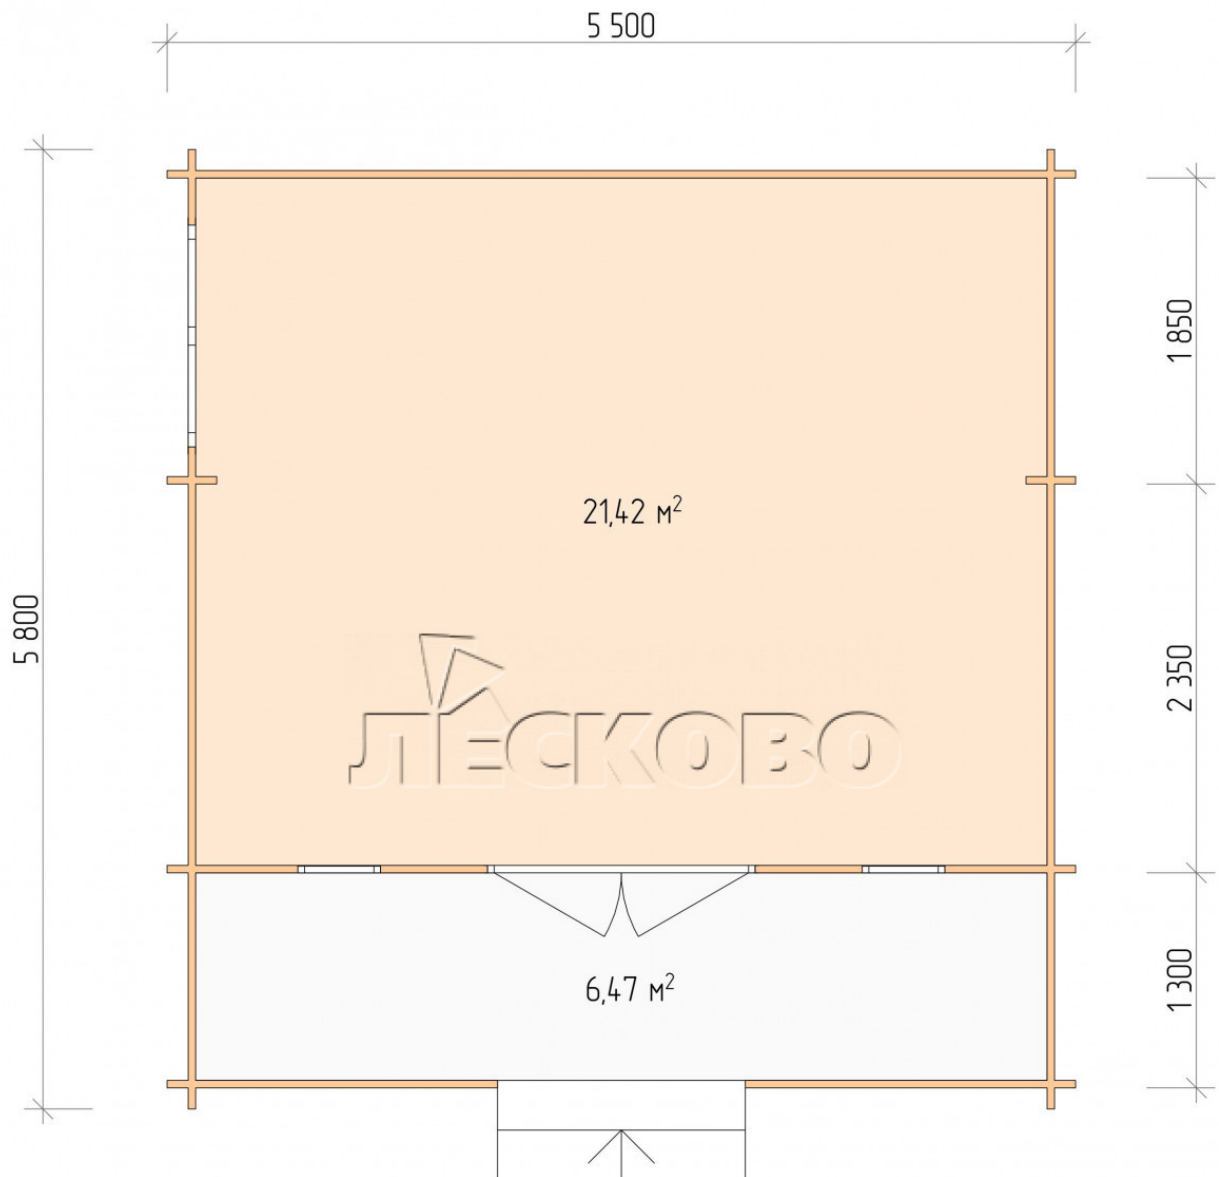

Log Cabin "DSK" series 5.5×4.5

Project Dimensions

5.5 × 4.5 / 28.6 m²

Full house set

4,563 €

Timber

45 MM

65 MM
+ 925 €

Project planning

5 500

4 500

Разрез

House Kit

- Wall kit: 44 × 145mm mini-chamber drying chamber with bowls for the project. The material of the tree is spruce, pine (GOST 8486). Humidity 12-14%. The height of the walls is 2.16 m;
- Logs, lower harness: board 45 × 145 mm chamber drying 10-12%;
- Floors: floorboard 35 mm, Chamber drying;
- Ceiling: imitation of a bar 20 × 135 mm, Chamber drying;
- Wooden windows, glass 4 mm, Single. Treatment with a colorless antiseptic. Hardware;

1.34×0.91 м.1 шт.

0.42×1.885 м.2 шт.

- Wooden doors;

1.62×1.885 м.1 шт.

7. Platbands: dry planed board 20 × 100 mm;

8. Roof: shingles.

9. Skirting board 35 mm.

+7 (4942) 499-770