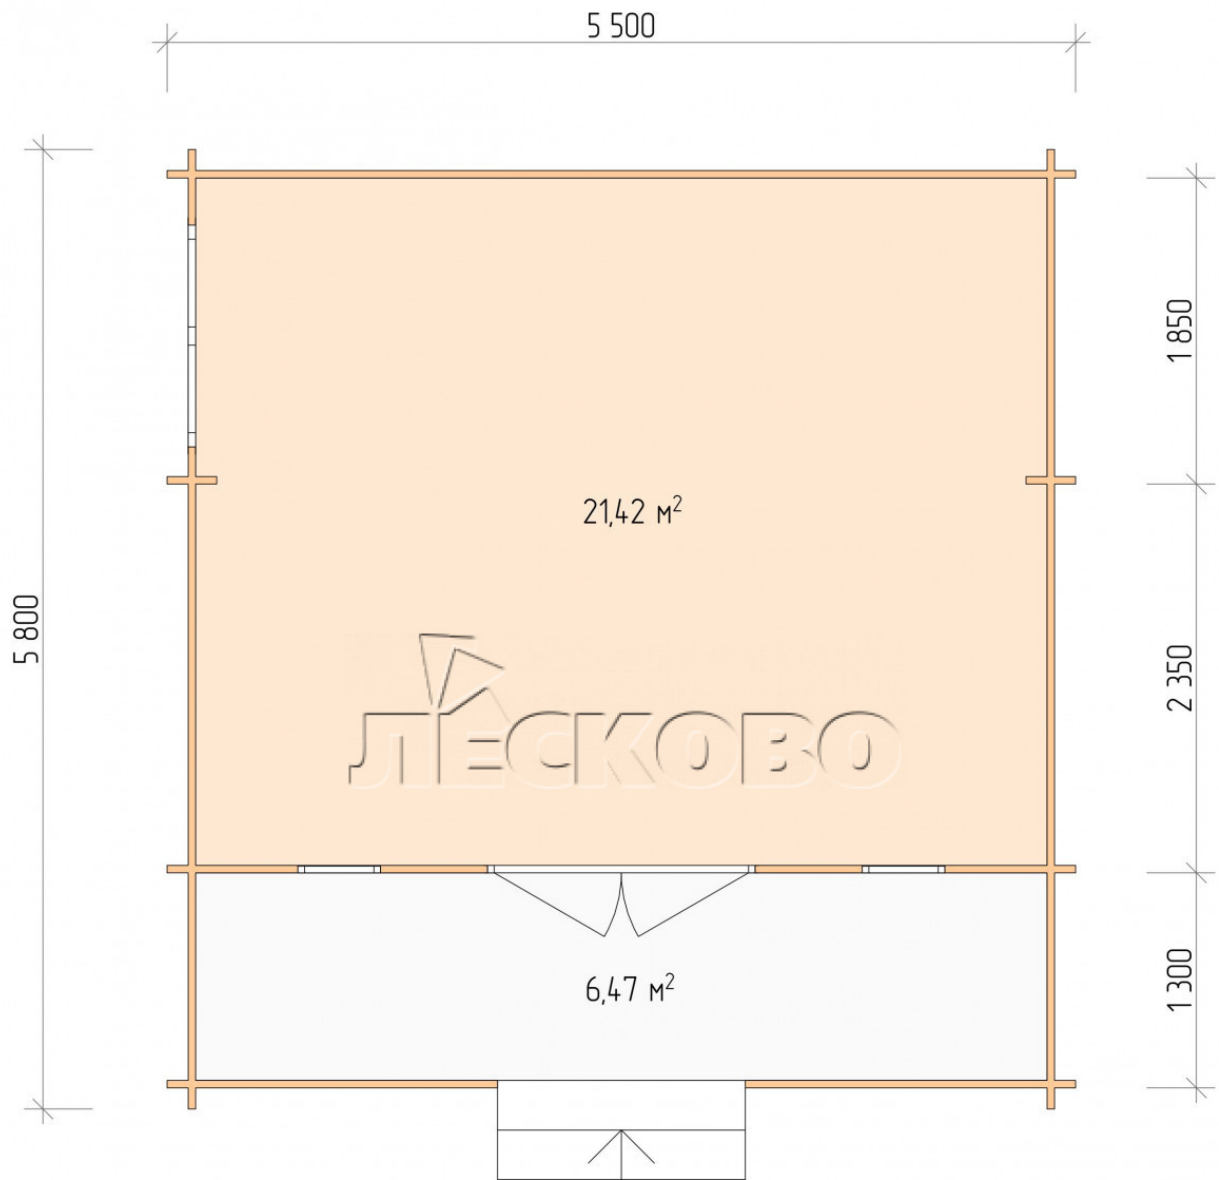

Log Cabin "DSK" series 5.5×4.5

Project Dimensions

5.5 × 4.5 / 28.6 m²

Full house set

4,214 €

Timber

45 MM

65 MM
+ 854 €

Project planning

5 500

4 500

Разрез

House Kit

- Wall kit: 44 × 145mm mini-chamber drying chamber with bowls for the project. The material of the tree is spruce, pine (GOST 8486). Humidity 12-14%. The height of the walls is 2.16 m;
- Logs, lower harness: board 45 × 145 mm chamber drying 10-12%;
- Floors: floorboard 35 mm, Chamber drying;
- Ceiling: imitation of a bar 20 × 135 mm, Chamber drying;
- Wooden windows, glass 4 mm, Single. Treatment with a colorless antiseptic. Hardware;

1.34×0.91 м.1 шт.

0.42×1.885 м.2 шт.

- Wooden doors;

1.62×1.885 м.1 шт.

7. Platbands: dry planed board 20 × 100 mm;

8. Roof: shingles.

9. Skirting board 35 mm.

+7 (4942) 499-770