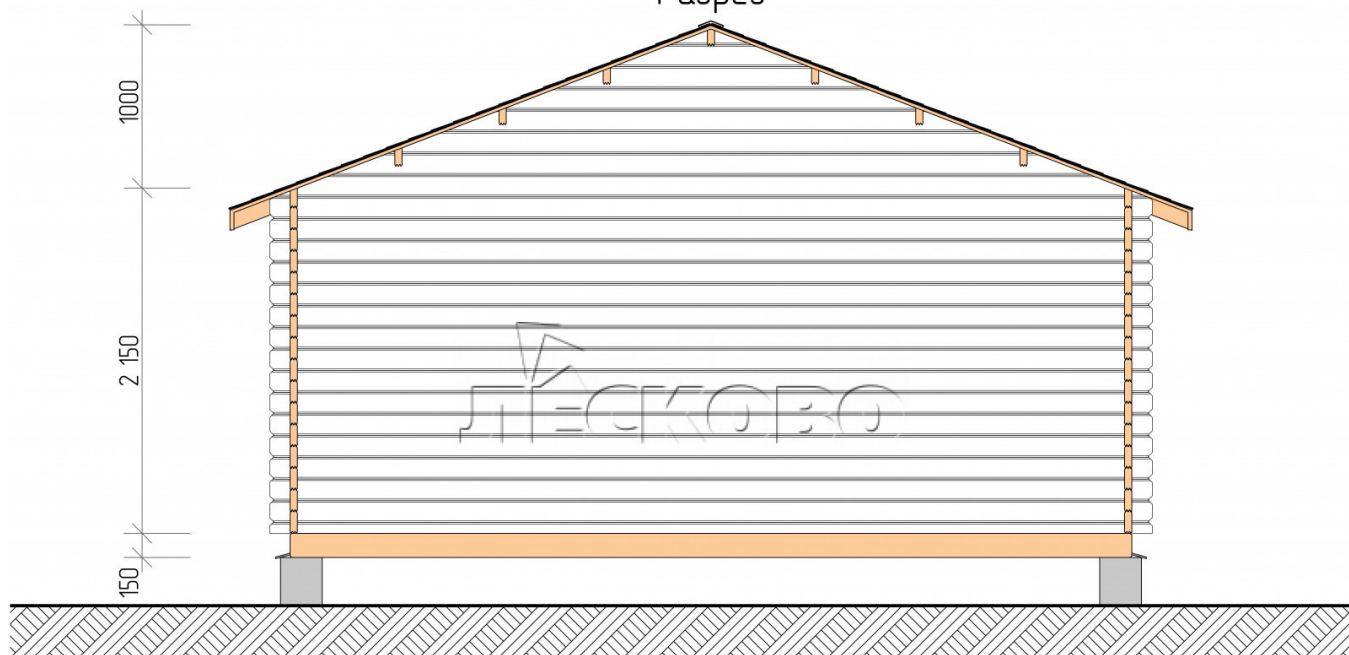

Log Cabin "DSK" series 5.5×4.5

Project Dimensions

5.5 × 4.5 / 28.6 m²

Full house set

4,563 €

Timber

45 MM

65 MM
+ 925 €

Project planning

5 500

4 500

Разрез

House Kit

- Wall kit: 44 × 145mm mini-chamber drying chamber with bowls for the project. The material of the tree is spruce, pine (GOST 8486). Humidity 12-14%. The height of the walls is 2.16 m;
- Logs, lower harness: board 45 × 145 mm chamber drying 10-12%;
- Floors: floorboard 35 mm, Chamber drying;
- Ceiling: imitation of a bar 20 × 135 mm, Chamber drying;
- Wooden windows, glass 4 mm, Single. Treatment with a colorless antiseptic. Hardware;

1.34×0.91 м.1 шт.

0.42×1.885 м.2 шт.

- Wooden doors;

1.62×1.885 м.1 шт.

7. Platbands: dry planed board 20 × 100 mm;

8. Roof: shingles.

9. Skirting board 35 mm.

+7 (4942) 499-770