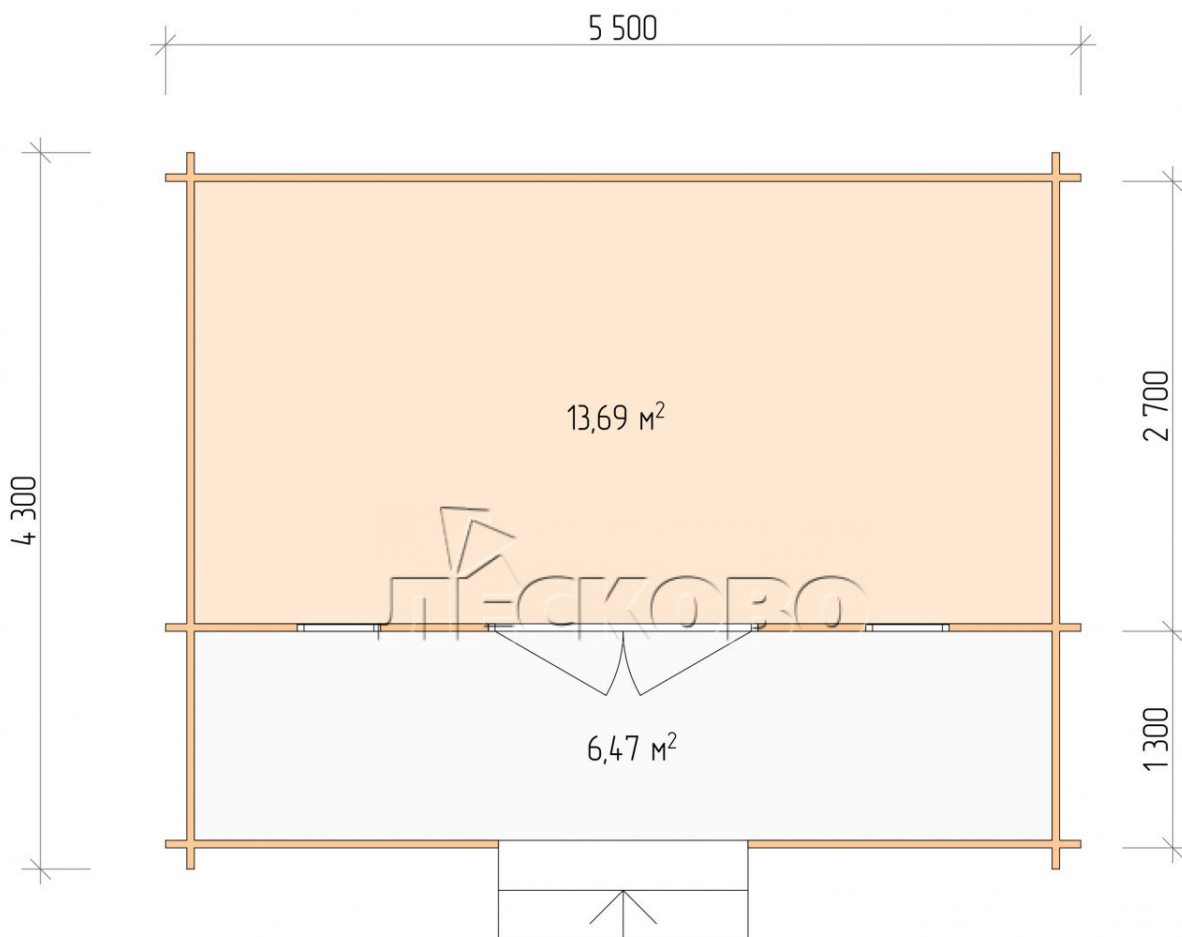

Log Cabin "DSK" series 5.5×3

Project Dimensions

5.5 × 3 / 20.8 m²

Full house set

3,437 €

Timber

45 MM

65 MM
+ 709 €

Project planning

5 500

3 000

13,69
M²

6,47
M²

Разрез

House Kit

- Wall kit: 44 × 145mm mini-chamber drying chamber with bowls for the project. The material of the tree is spruce, pine (GOST 8486). Humidity 12-14%. The height of the walls is 2.16 m;
- Logs, lower harness: board 45 × 145 mm chamber drying 10-12%;
- Floors: floorboard 35 mm, Chamber drying;
- Ceiling: imitation of a bar 20 × 135 mm, Chamber drying;
- Wooden windows, glass 4 mm, Single. Treatment with a colorless antiseptic. Hardware;

0.42×1.885 м.2 шт.

- Wooden doors;

1.62×1.885 м.1 шт.

7. Platbands: dry planed board 20 × 100 mm;

8. Roof: shingles.

9. Skirting board 35 mm.

+7 (4942) 499-770

156014, г. Кострома, ул. Базовая, д. 8