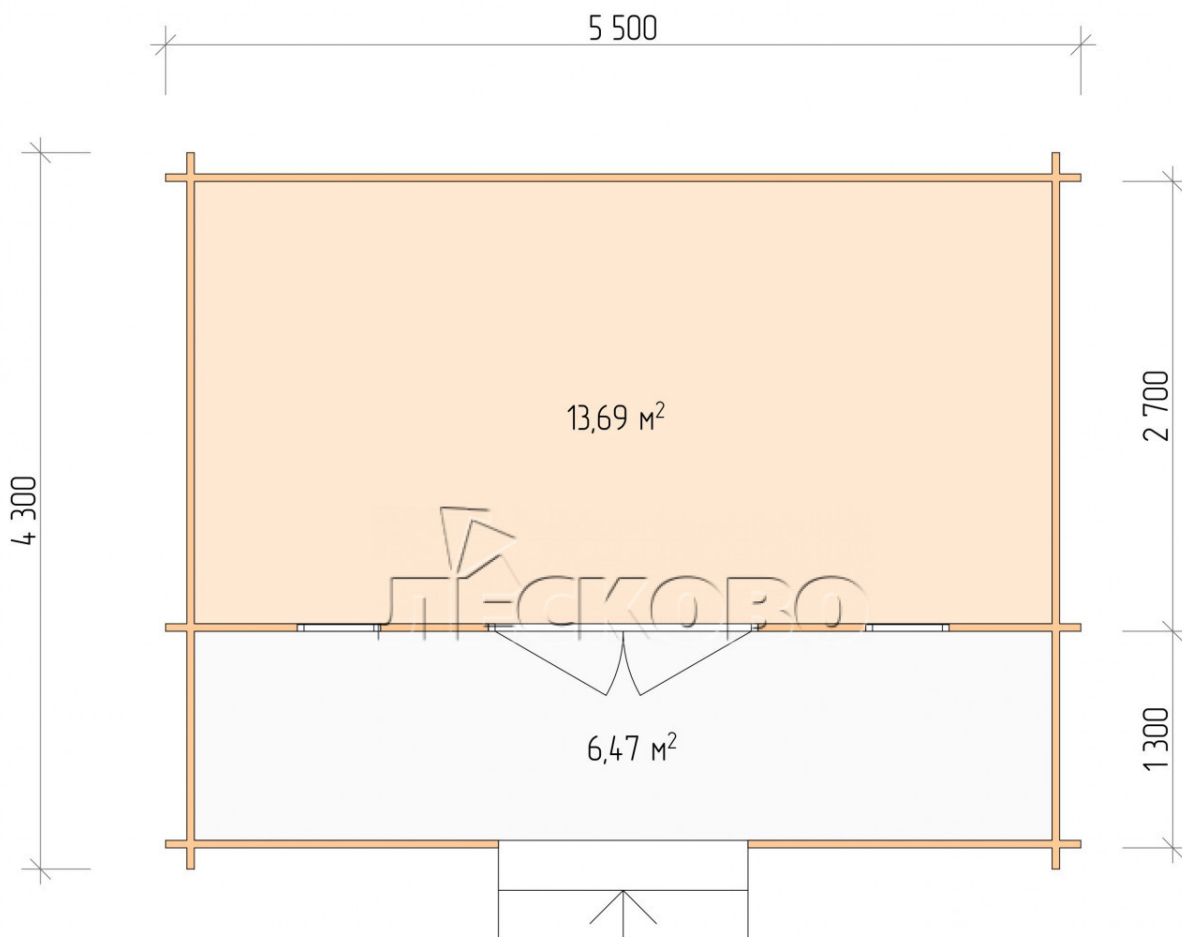

## Log Cabin "DSK" series 5.5×3

Project Dimensions

5.5 × 3 / 20.8 m<sup>2</sup>

Full house set

**4,203 €**

## House Kit

- Wall kit: 44 × 145mm mini-chamber drying chamber with bowls for the project. The material of the tree is spruce, pine (GOST 8486). Humidity 12-14%. The height of the walls is 2.16 m;
- Logs, lower harness: board 45 × 145 mm chamber drying 10-12%;
- Floors: floorboard 35 mm, Chamber drying;
- Ceiling: imitation of a bar 20 × 135 mm, Chamber drying;
- Wooden windows, glass 4 mm, Single. Treatment with a colorless antiseptic. Hardware;

0.42×1.885 м.2 шт.

- Wooden doors;

1.62×1.885 м.1 шт.

7. Platbands: dry planed board 20 × 100 mm;

8. Roof: shingles.

9. Skirting board 35 mm.

+7 (4942) 499-770

156014, г. Кострома, ул. Базовая, д. 8