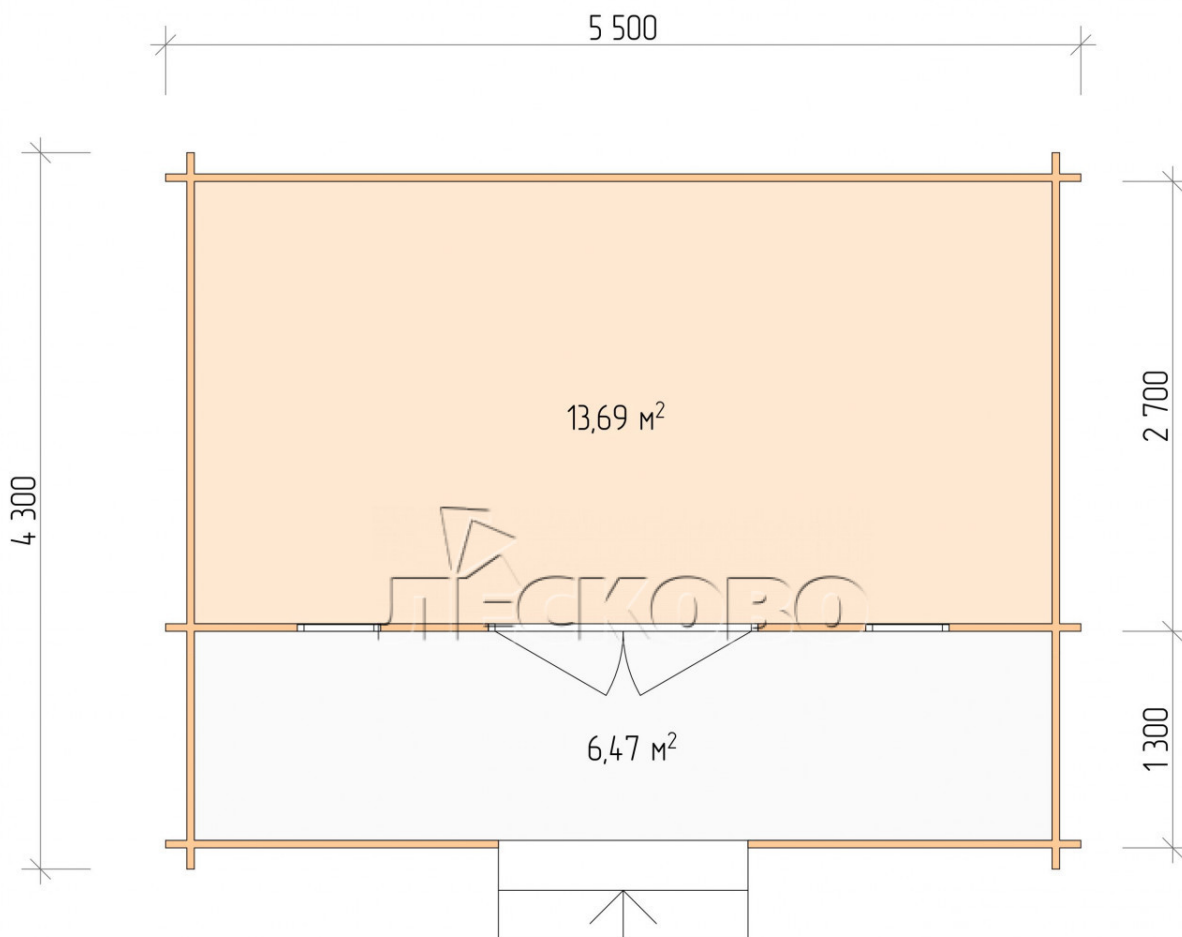

Log Cabin "DSK" series 5.5×3

Project Dimensions

5.5 × 3 / 20.8 m²

Full house set

3,564 €

Timber

45 MM

65 MM
+ 735 €

Project planning

5 500

3 000

13,69
M²

6,47
M²

Разрез

House Kit

- Wall kit: 44 × 145mm mini-chamber drying chamber with bowls for the project. The material of the tree is spruce, pine (GOST 8486). Humidity 12-14%. The height of the walls is 2.16 m;
- Logs, lower harness: board 45 × 145 mm chamber drying 10-12%;
- Floors: floorboard 35 mm, Chamber drying;
- Ceiling: imitation of a bar 20 × 135 mm, Chamber drying;
- Wooden windows, glass 4 mm, Single. Treatment with a colorless antiseptic. Hardware;

0.42×1.885 м.2 шт.

- Wooden doors;

1.62×1.885 м.1 шт.

7. Platbands: dry planed board 20 × 100 mm;

8. Roof: shingles.

9. Skirting board 35 mm.

+7 (4942) 499-770

156014, г. Кострома, ул. Базовая, д. 8