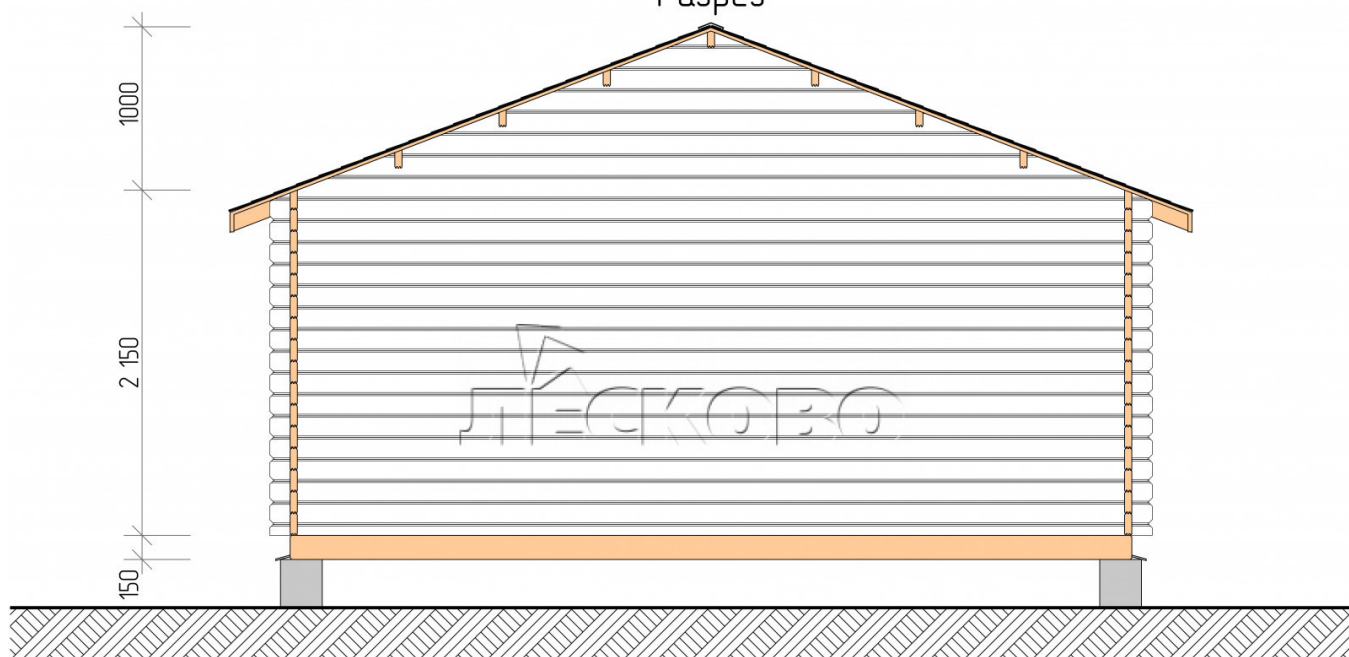

## Log Cabin "DSK" series 5.5×3

Project Dimensions

5.5 × 3 / 20.8 m<sup>2</sup>

Full house set

**4,203 €**

## House Kit

- Wall kit: 44 × 145mm mini-chamber drying chamber with bowls for the project. The material of the tree is spruce, pine (GOST 8486). Humidity 12-14%. The height of the walls is 2.16 m;
- Logs, lower harness: board 45 × 145 mm chamber drying 10-12%;
- Floors: floorboard 35 mm, Chamber drying;
- Ceiling: imitation of a bar 20 × 135 mm, Chamber drying;
- Wooden windows, glass 4 mm, Single. Treatment with a colorless antiseptic. Hardware;