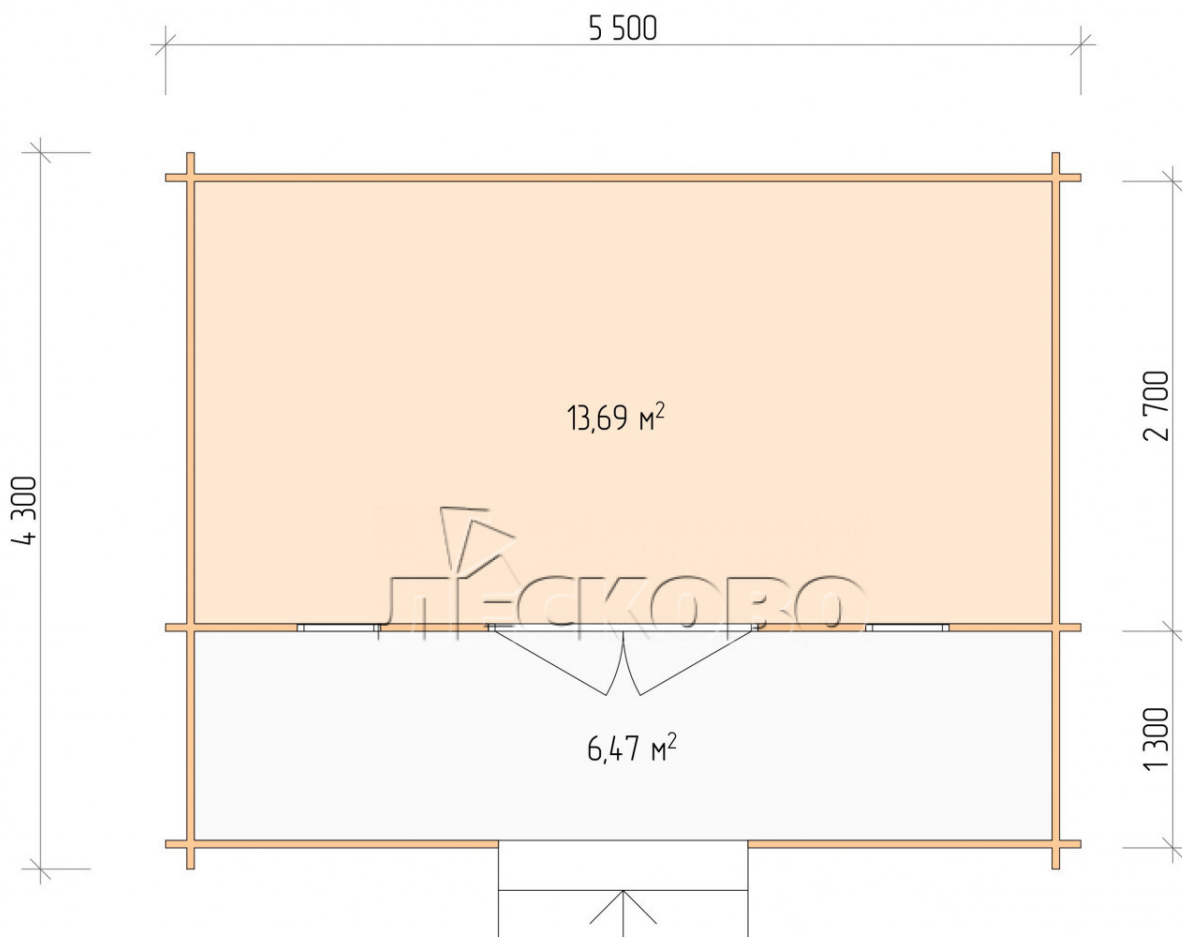

Log Cabin "DSK" series 5.5×3

Project Dimensions

5.5 × 3 / 20.8 m²

Full house set

4,285 €

Timber

45 mm

65 mm
+ 890 €

Project planning

5 500

3 000

13,69
M²

6,47
M²

Разрез

House Kit

- Wall kit: 44 × 145mm mini-chamber drying chamber with bowls for the project. The material of the tree is spruce, pine (GOST 8486). Humidity 12-14%. The height of the walls is 2.16 m;
- Logs, lower harness: board 45 × 145 mm chamber drying 10-12%;
- Floors: floorboard 35 mm, Chamber drying;
- Ceiling: imitation of a bar 20 × 135 mm, Chamber drying;
- Wooden windows, glass 4 mm, Single. Treatment with a colorless antiseptic. Hardware;

0.42×1.885 м.2 шт.

- Wooden doors;

1.62×1.885 м.1 шт.

7. Platbands: dry planed board 20 × 100 mm;

8. Roof: shingles.

9. Skirting board 35 mm.

+7 (4942) 499-770

156014, г. Кострома, ул. Базовая, д. 8