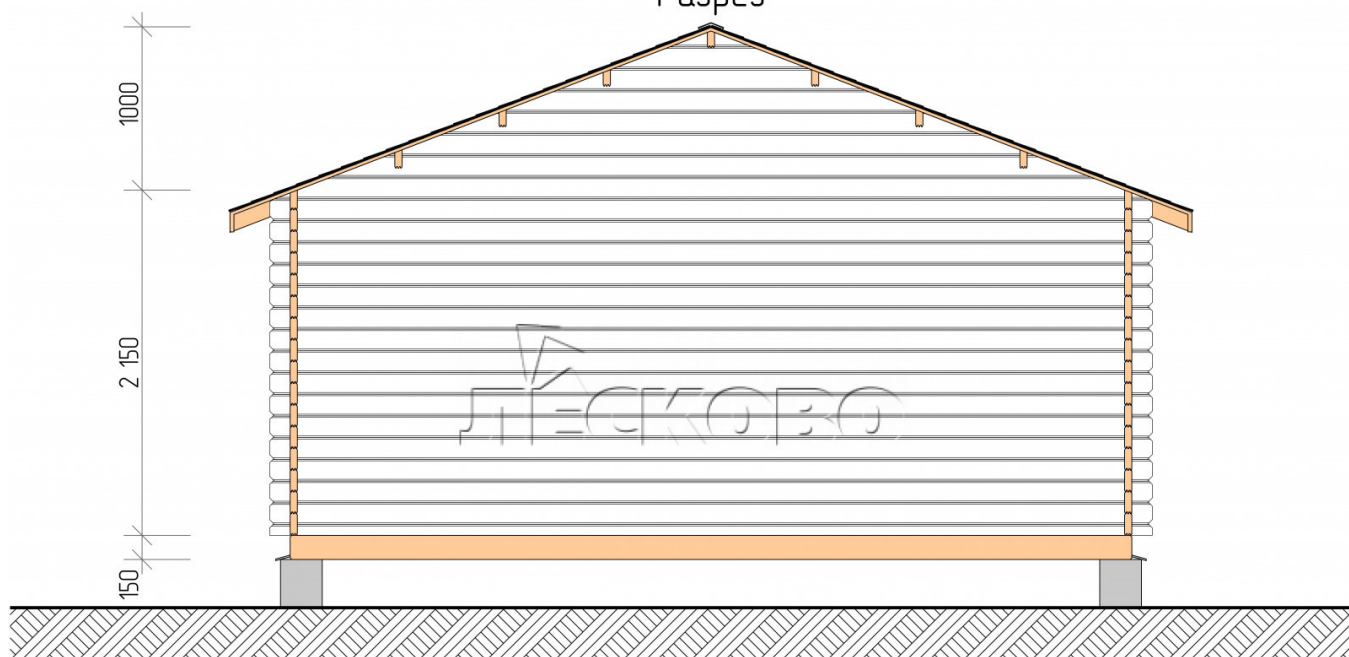

Log Cabin "DSK" series 5.5×3

Project Dimensions

5.5 × 3 / 20.8 m²

Full house set

3,437 €

Timber

45 MM

65 MM
+ 709 €

Project planning

5 500

3 000

13,69
M²

6,47
M²

Разрез

House Kit

- Wall kit: 44 × 145mm mini-chamber drying chamber with bowls for the project. The material of the tree is spruce, pine (GOST 8486). Humidity 12-14%. The height of the walls is 2.16 m;
- Logs, lower harness: board 45 × 145 mm chamber drying 10-12%;
- Floors: floorboard 35 mm, Chamber drying;
- Ceiling: imitation of a bar 20 × 135 mm, Chamber drying;
- Wooden windows, glass 4 mm, Single. Treatment with a colorless antiseptic. Hardware;

0.42×1.885 м.2 шт.

- Wooden doors;

1.62×1.885 м.1 шт.

7. Platbands: dry planed board 20 × 100 mm;

8. Roof: shingles.

9. Skirting board 35 mm.

+7 (4942) 499-770

156014, г. Кострома, ул. Базовая, д. 8